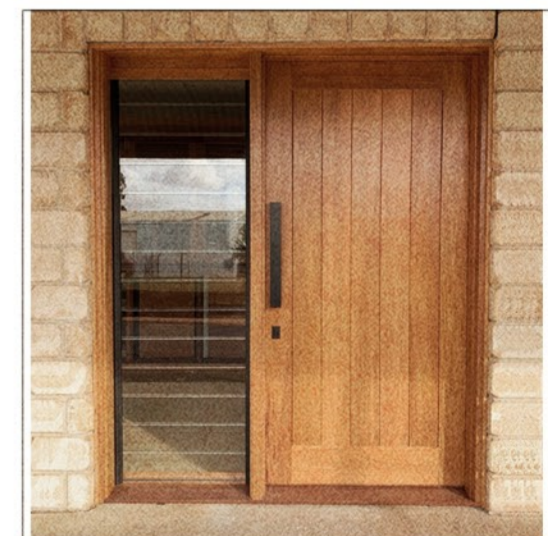

Scale in Metres

**BRICKWORK**  
Buff brick plinth and chimney

**ROOF**  
Tiles/ Slates

**RENDER**  
Light colour

**WINDOWS**  
Dark grey aluminium windows

**WINDOW SURROUNDS**  
Cast stone window heads, jambs, and cills

**FEATURE GABLE VENTS**  
Cast stone

**GARAGE DOOR**  
Timber finish sectional door

**FRONT DOOR**  
Solid timber

**GUTTERING**  
Half round black coated galvanised steel gutters and downpipes