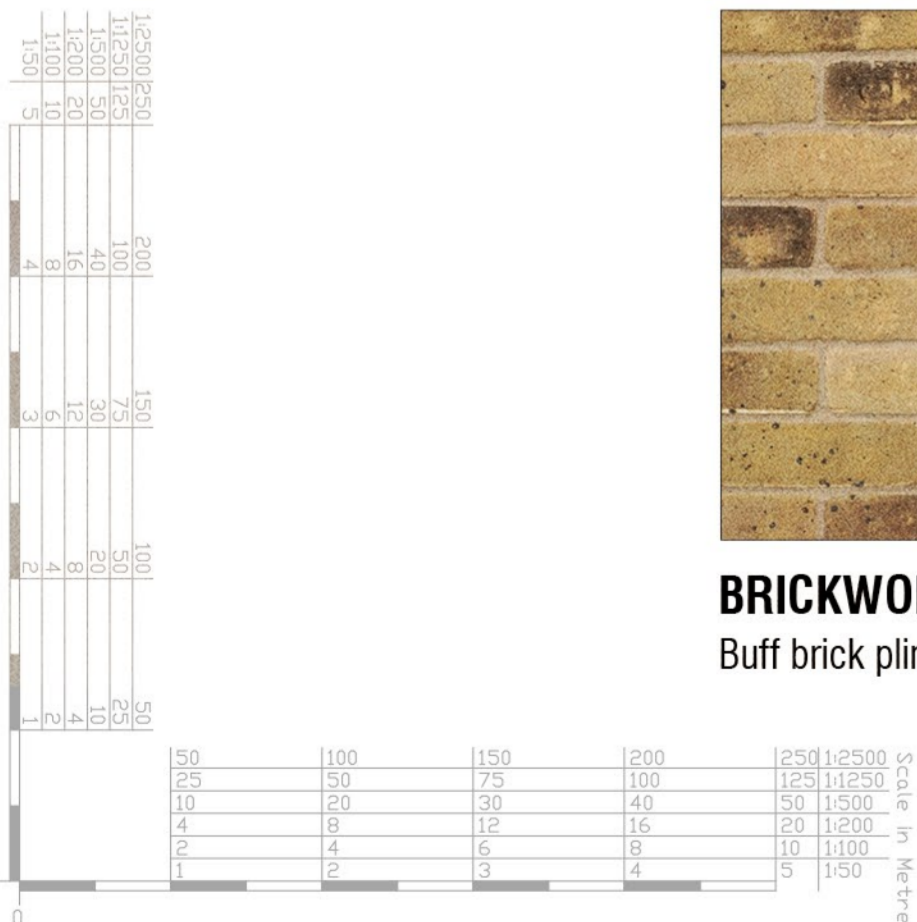

Scale in Metres

**BRICKWORK**  
Buff brick plinth and chimney

**ROOF**  
Tiles/ Slates

**RENDER**  
Light colour

**WINDOWS**  
Dark grey aluminium windows

**WINDOW SURROUNDS**  
Cast stone window heads, jambs, and cills

**FEATURE GABLE VENTS**  
Cast stone

**GARAGE DOOR**  
Timber finish sectional door

**FRONT DOOR**  
Solid timber

**GUTTERING**  
Half round black coated galvanised steel gutters and downpipes