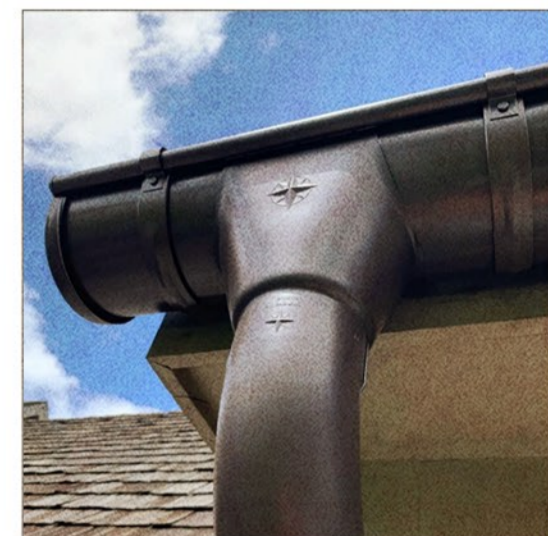

Scale in Metres

**BRICKWORK**  
Buff brick plinth and chimney

**ROOF**  
Tiles/ Slates

**RENDER**  
Light colour

**WINDOWS**  
Dark grey aluminium windows

**WINDOW SURROUNDS**  
Cast stone window heads, jambs, and cills

**FEATURE GABLE VENTS**  
Cast stone

**GARAGE DOOR**  
Timber finish sectional door

**FRONT DOOR**  
Solid timber

**GUTTERING**  
Half round black coated galvanised steel gutters and downpipes