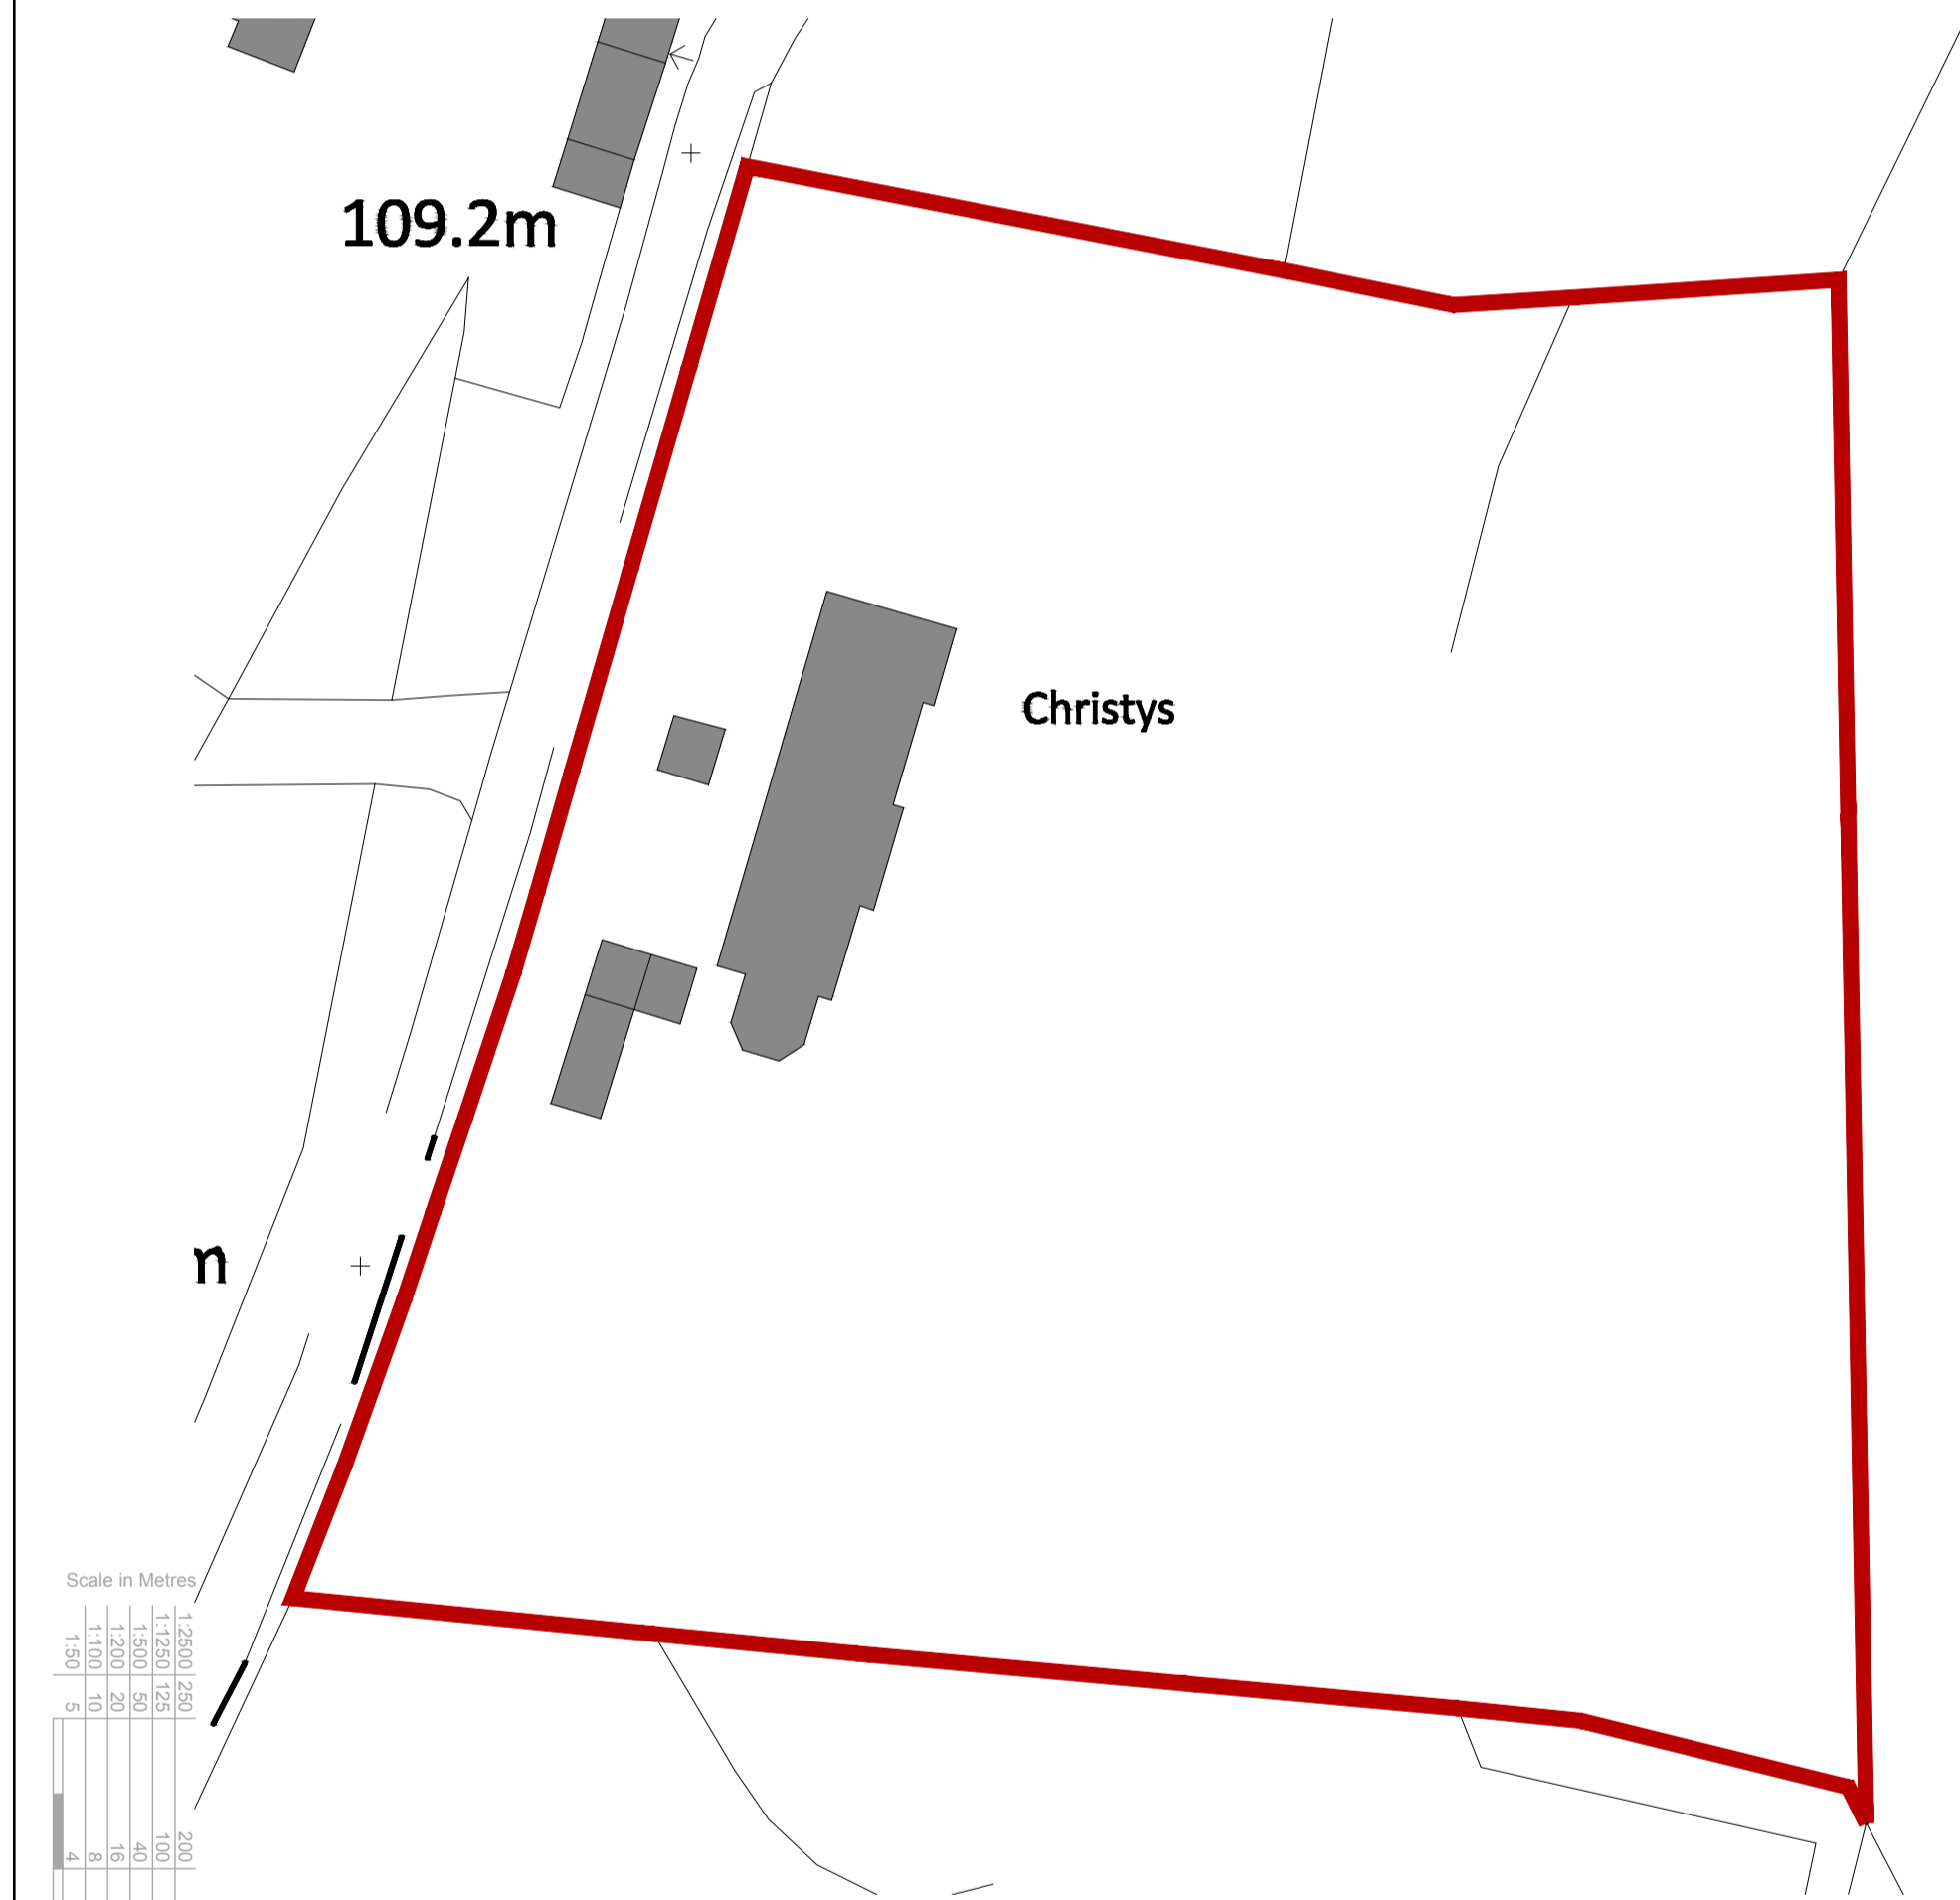

SITE LOCATION PLAN
Existing | 1:1250

BLOCK PLAN
Existing | 1:500

Scale in Metres

1:1000	1000
1:1250	1250
1:1500	1500
1:2000	2000
1:2500	2500
1:3000	3000
1:4000	4000
1:5000	5000
1:6000	6000
1:8000	8000
1:10000	10000

0	50	100	150	200	250	1:2500
0	25	50	75	100	125	1:1250
0	10	20	30	40	50	1:500
0	4	8	12	16	20	1:200
0	2	4	6	8	10	1:100
0	1	2	3	4	5	1:50

SITE PLAN
Existing | 1:200

CHRISTYS
ALBURY END
WARE SG11 2HS

SITE LOCATION, BLOCK PLAN AND SITE PLAN
AS EXISTING