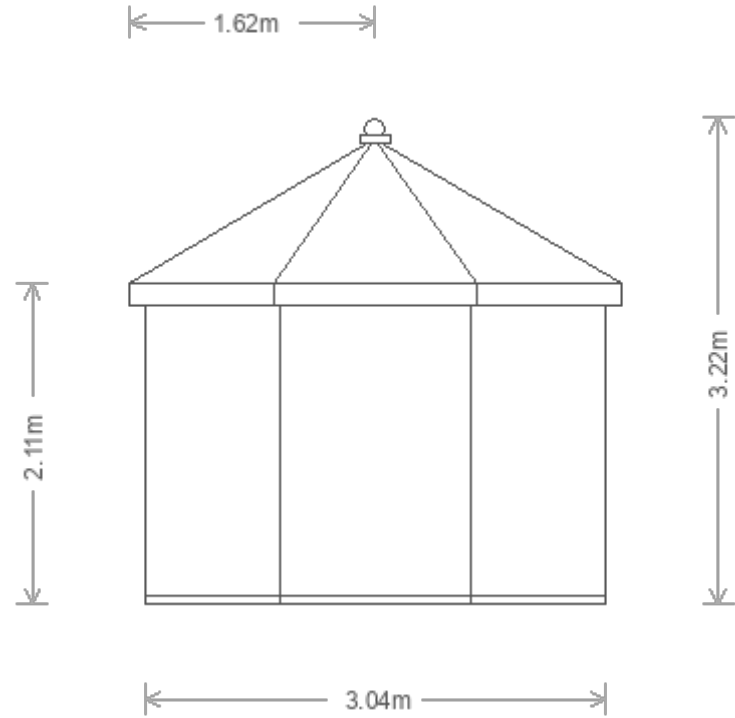

Scale 1:50

Customer Name	Emma Burns	Building	3.0 x 3.0m Wiveton	
Customer Address	Dovecote, Bushey Row, Bampton, Oxfordshire, OX18 2JX	Drawing Date	30th October 2023	
		Drawing Title	Elevation D View	Sheet 6/6