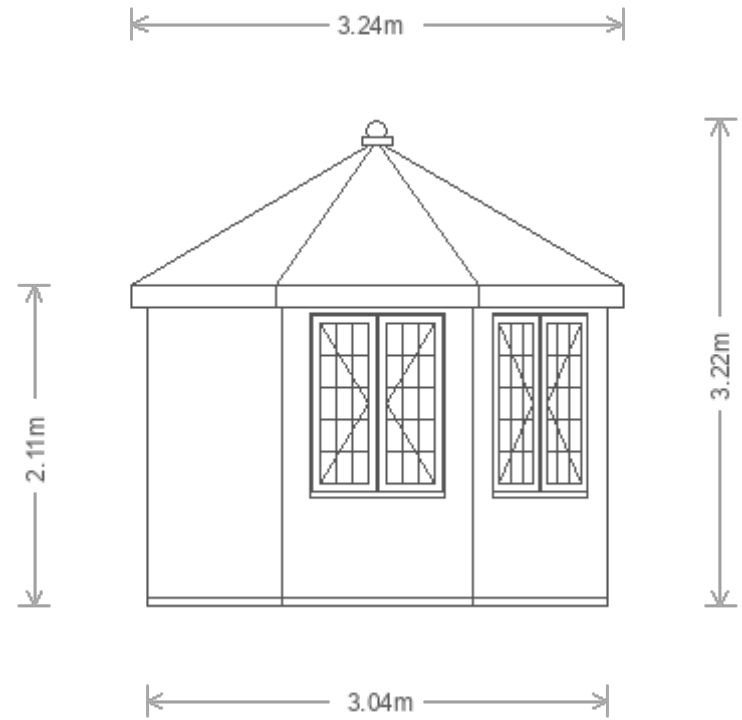

Scale 1:50

<b>Customer Name</b>	Emma Burns	<b>Building</b>	3.0 x 3.0m Wiveton	
<b>Customer Address</b>	Dovecote, Bushey Row, Bampton, Oxfordshire, OX18 2JX	<b>Drawing Date</b>	30th October 2023	
		<b>Drawing Title</b>	Elevation C View	<b>Sheet</b> 5/6