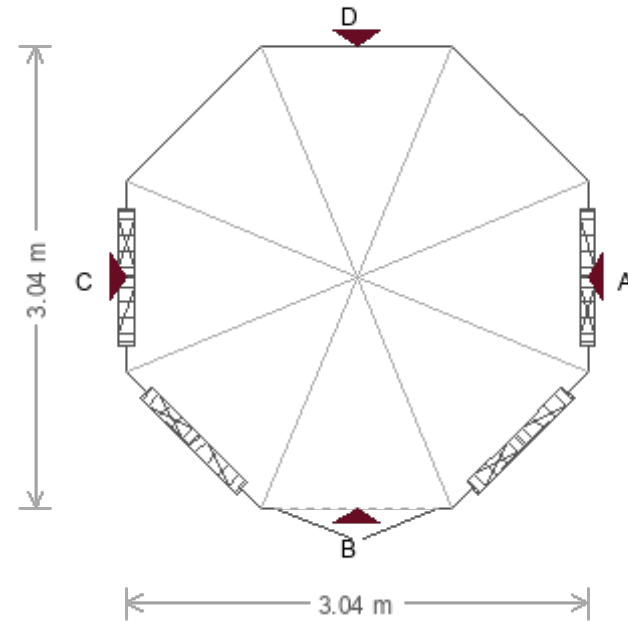

Scale 1:50

Customer Name	Emma Burns	Building	3.0 x 3.0m Wiveton	
Customer Address	Dovecote, Bushey Row, Bampton, Oxfordshire, OX18 2JX	Drawing Date	30th October 2023	
		Drawing Title	Plan View	Sheet 2/6