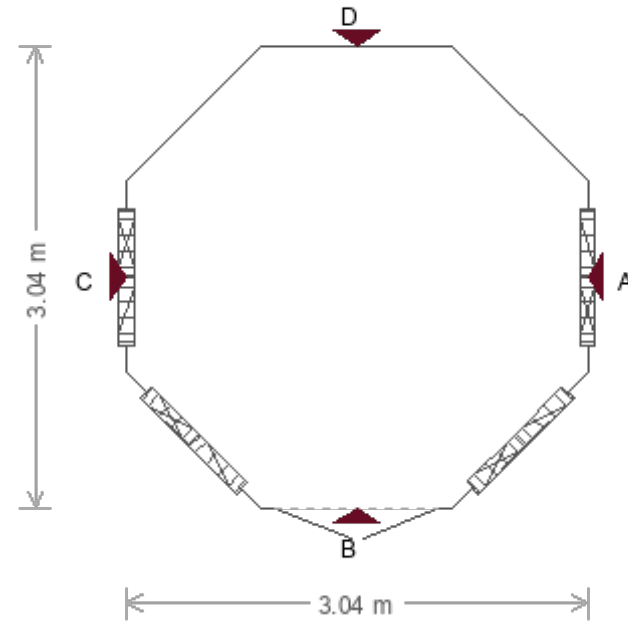

Scale 1:50

Customer Name	Emma Burns	Building	3.0 x 3.0m Wiveton	
Customer Address	Dovecote, Bushey Row, Bampton, Oxfordshire, OX18 2JX	Drawing Date	30th October 2023	
		Drawing Title	Floor Plan	Sheet 1/6