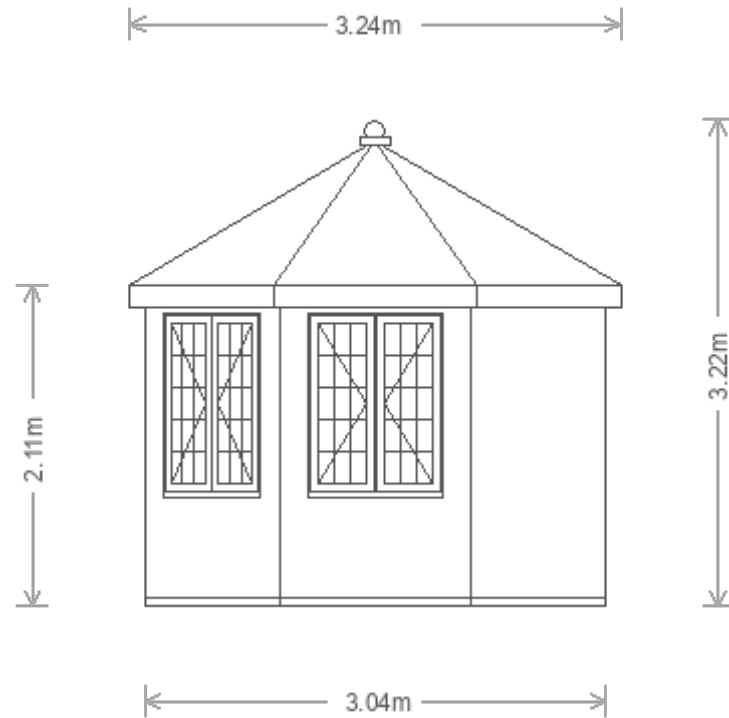

Scale 1:50

Customer Name	Emma Burns	Building	3.0 x 3.0m Wiveton	
Customer Address	Dovecote, Bushey Row, Bampton, Oxfordshire, OX18 2JX	Drawing Date	30th October 2023	
		Drawing Title	Elevation A View	Sheet 3/6