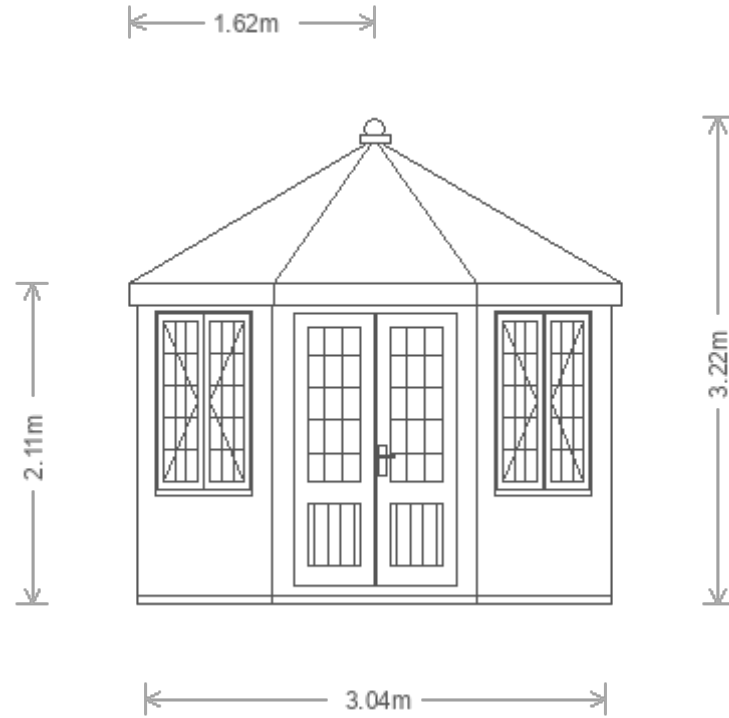

Scale 1:50

Customer Name	Emma Burns	Building	3.0 x 3.0m Wiveton	
Customer Address	Dovecote, Bushey Row, Bampton, Oxfordshire, OX18 2JX	Drawing Date	30th October 2023	
		Drawing Title	Elevation B View	Sheet 4/6