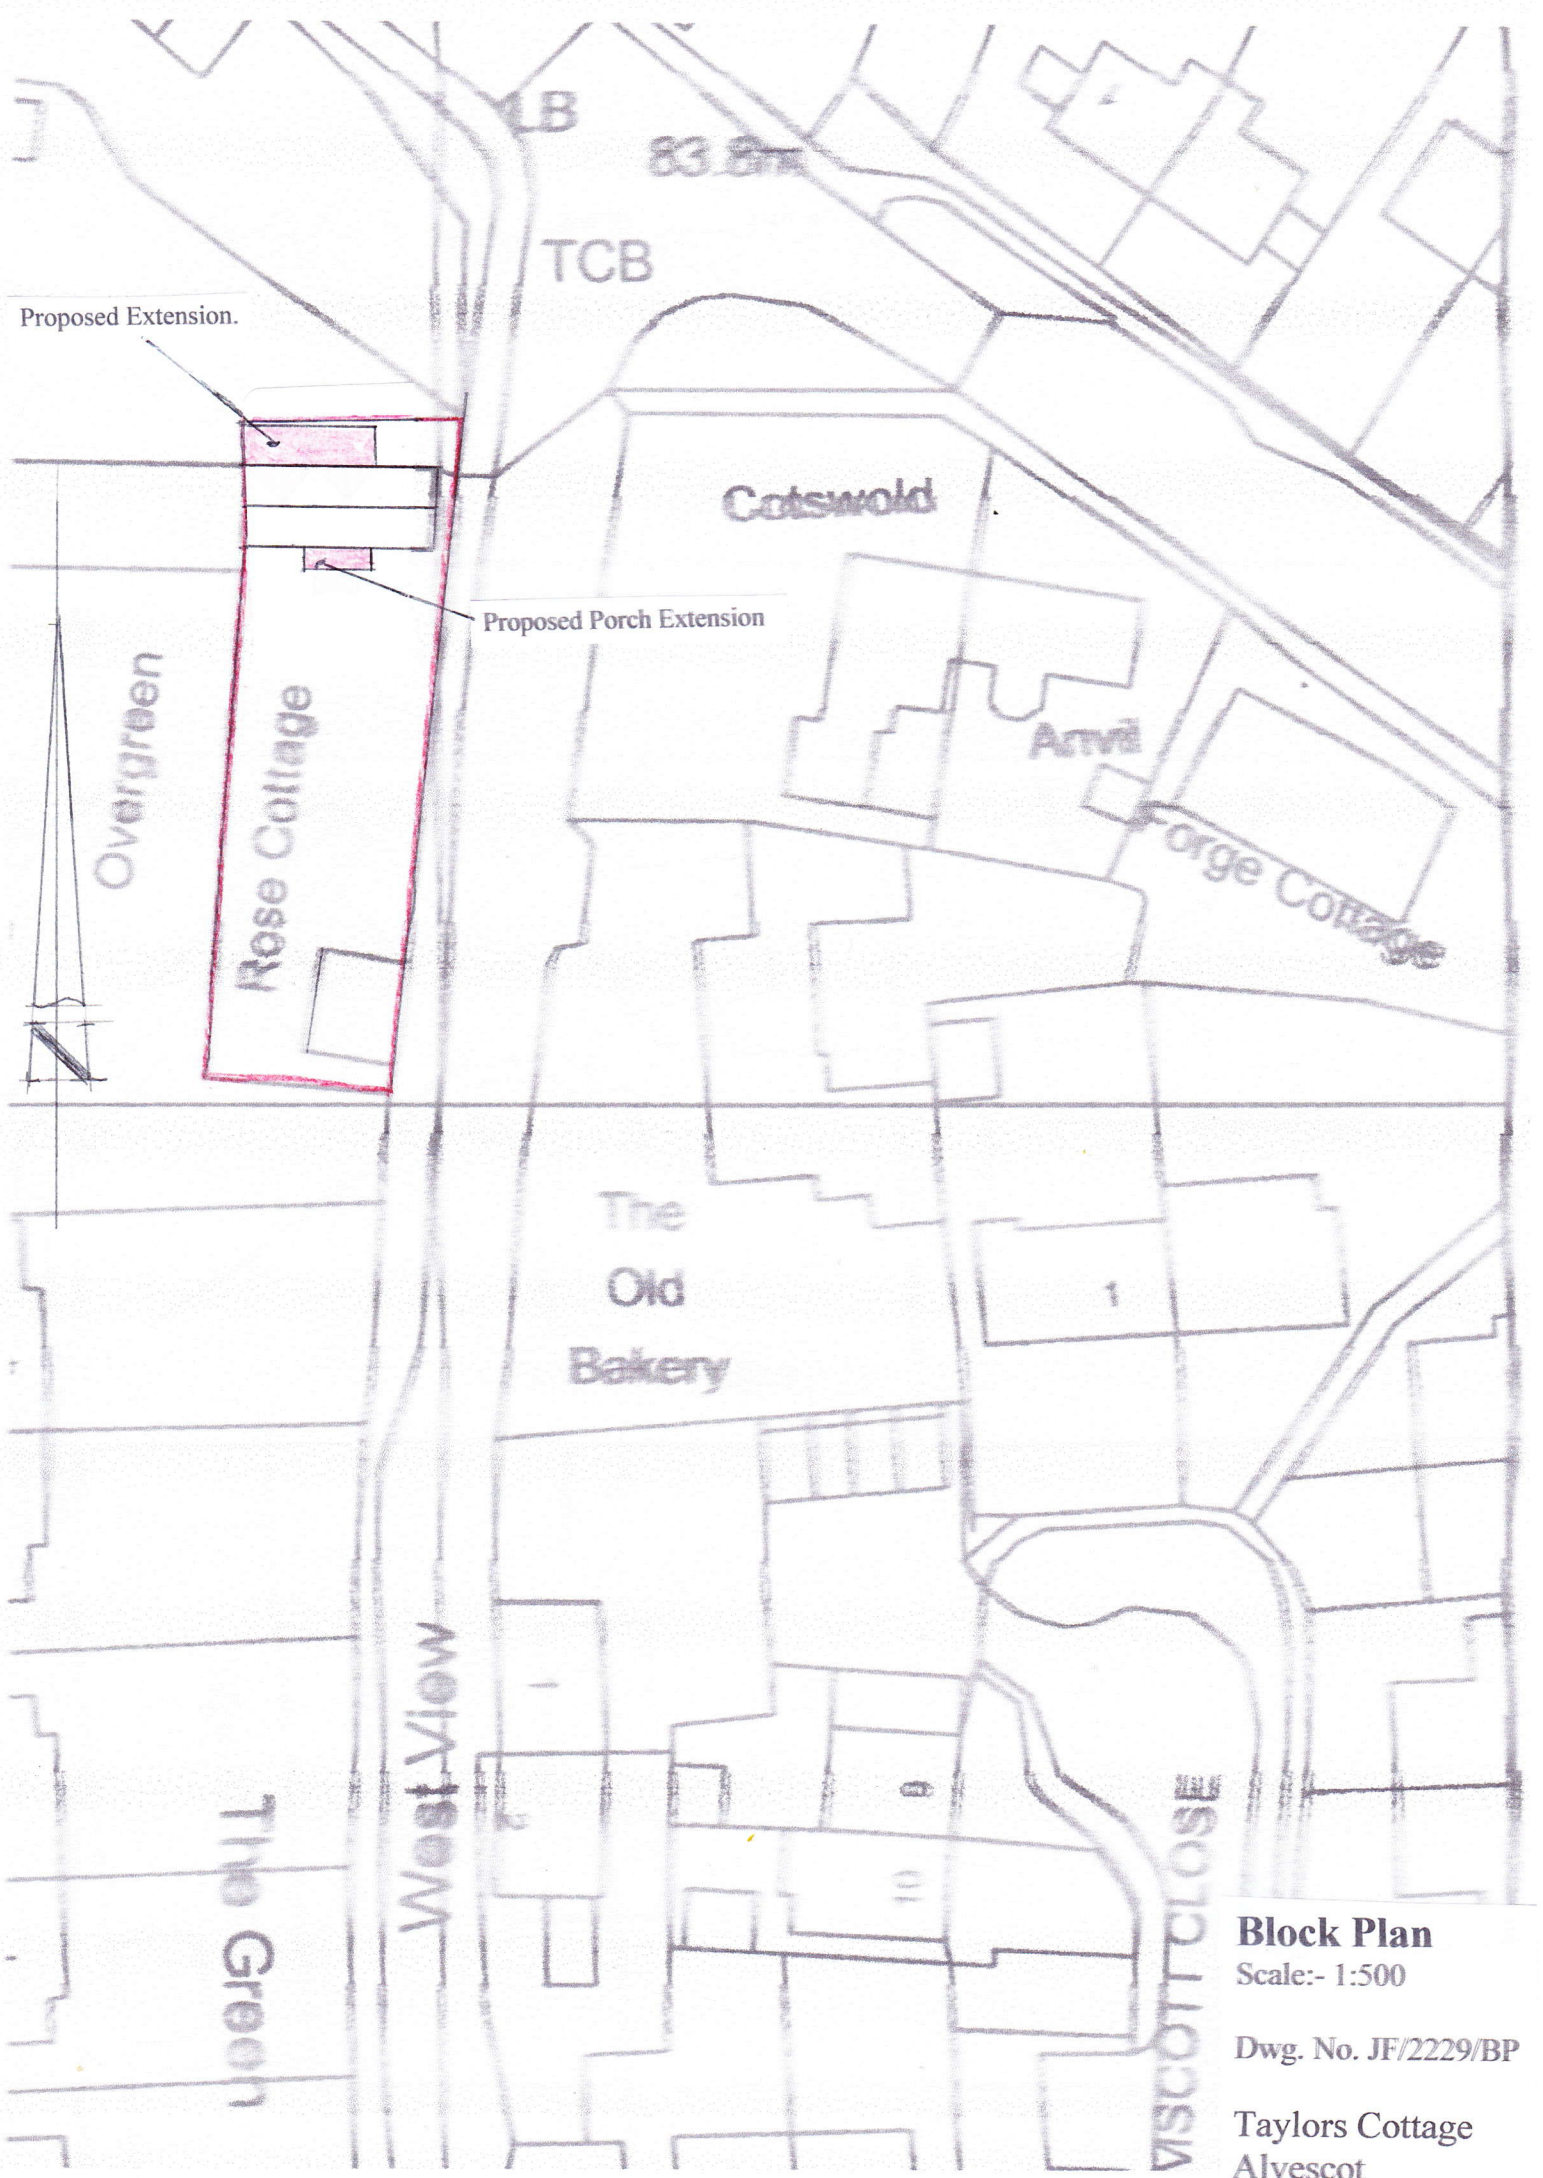

Scale: 1:1250

Supplied by: National Map Centre  
License number: 100031961  
Produced: 26/05/2021  
Serial number: 46495

4 THE GREEN  
ALVESCOT  
BAMPTON  
OX18 2QD

Plot centre co-ordinates: 427168.204386  
Download file:  
Project name: ahacking\_4thegreen

Proposed Extension.

Proposed Porch Extension

Overgreen

Rose Cottage

Cotswold

Arvie

Forge Cottage

The Old Bakery

The Green

West View

VISCOTT CLOSE

**Block Plan**  
Scale:- 1:500

Dwg. No. JF/2229/BP

Taylors Cottage  
Alvescot