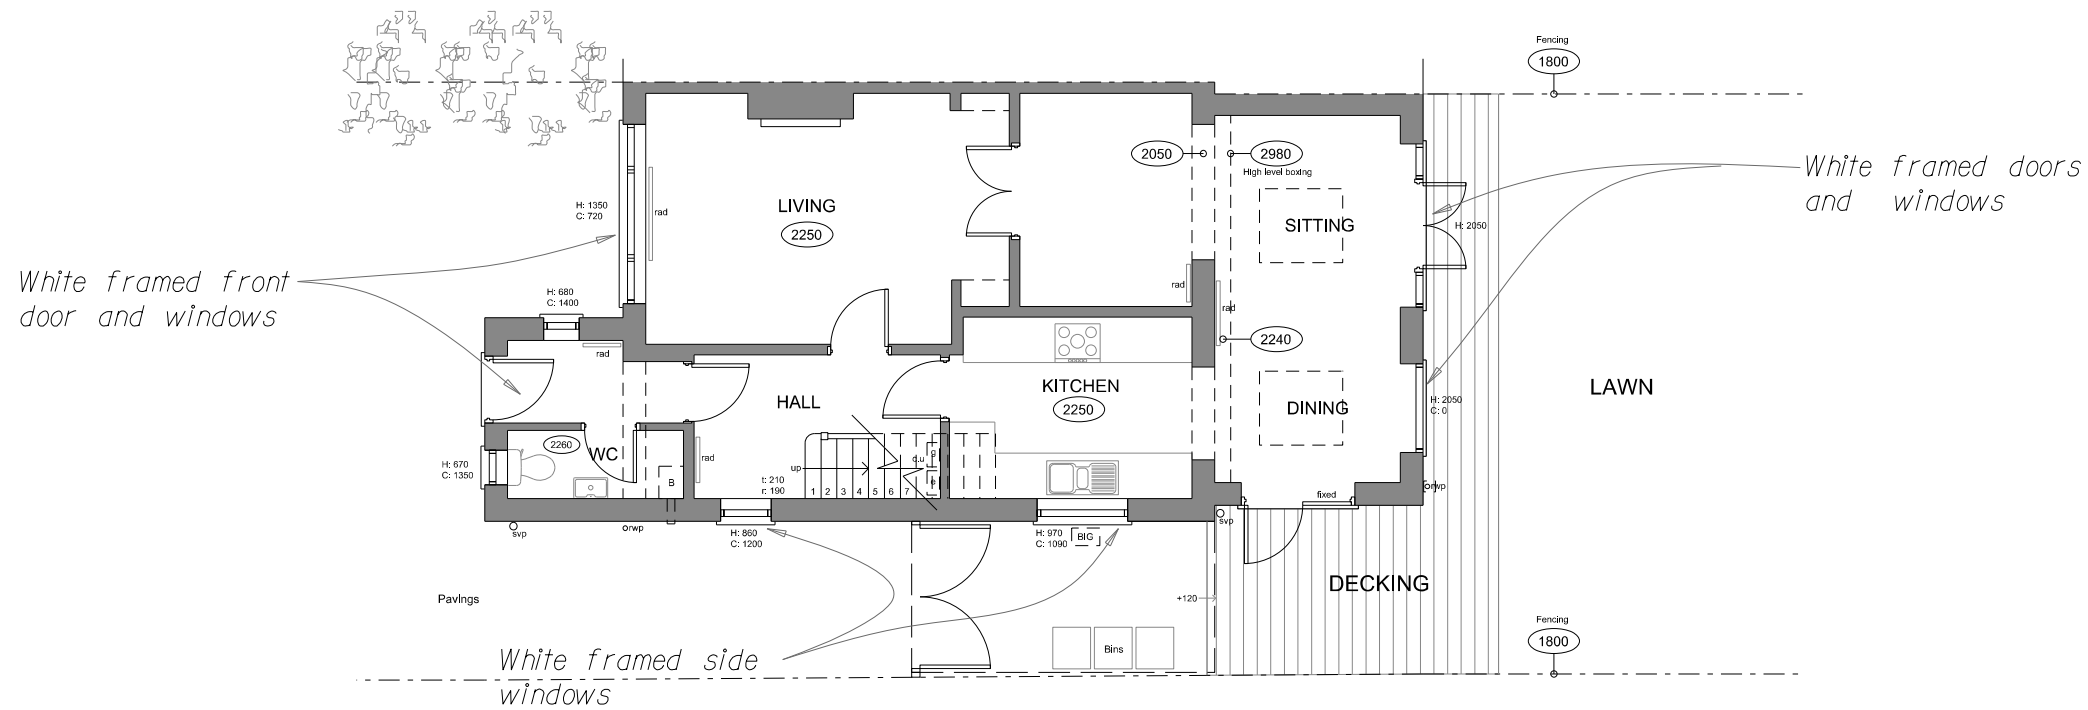

EXISTING FIRST FLOOR PLAN

EXISTING GROUND FLOOR PLAN

SCALE 1:100 @A3

58 VALLEY ROAD

58 Valley Road
Northchurch
Berkhamsted
Hertfordshire, HP4 3PZ
FOR Mr & Mrs Cann

EXISTING FLOOR PLANS

1:100@A3	FEB '23	DATE	REVISION
----------	---------	------	----------