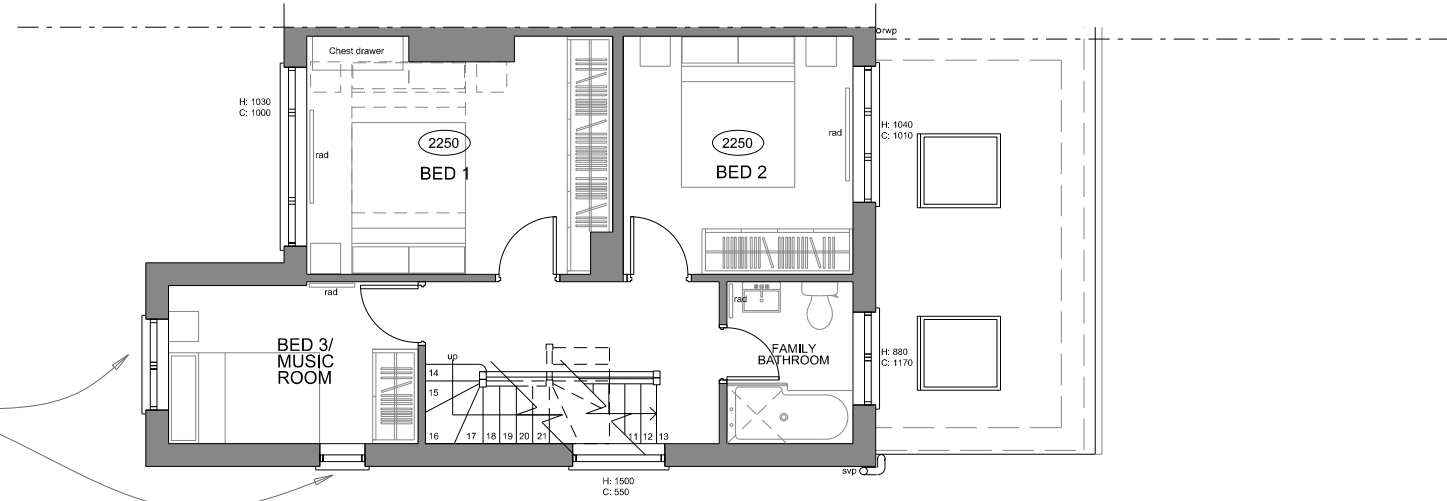

58 VALLEY ROAD

White framed windows to match existing

PROPOSED FIRST FLOOR PLAN

White framed sliding & french doors all to match existing

White framed window to match existing

PROPOSED GROUND FLOOR PLAN

SCALE 1:100 @A3

Rev A: Minor amendments following planning officer comments 18 May 2023

58 Valley Road
Northchurch
Berkhamsted
Hertfordshire, HP4 3PZ
FOR Mr & Mrs Cann

PROPOSED FLOOR PLANS

1:100@A3 FEB '23

CEN1 04 A

BLACKWOOD - ARCHITECTS
3 Carrera House
Merlin Centre
Gatehouse Close
Aylesbury HP19 8DP
Tel: 01296 399959