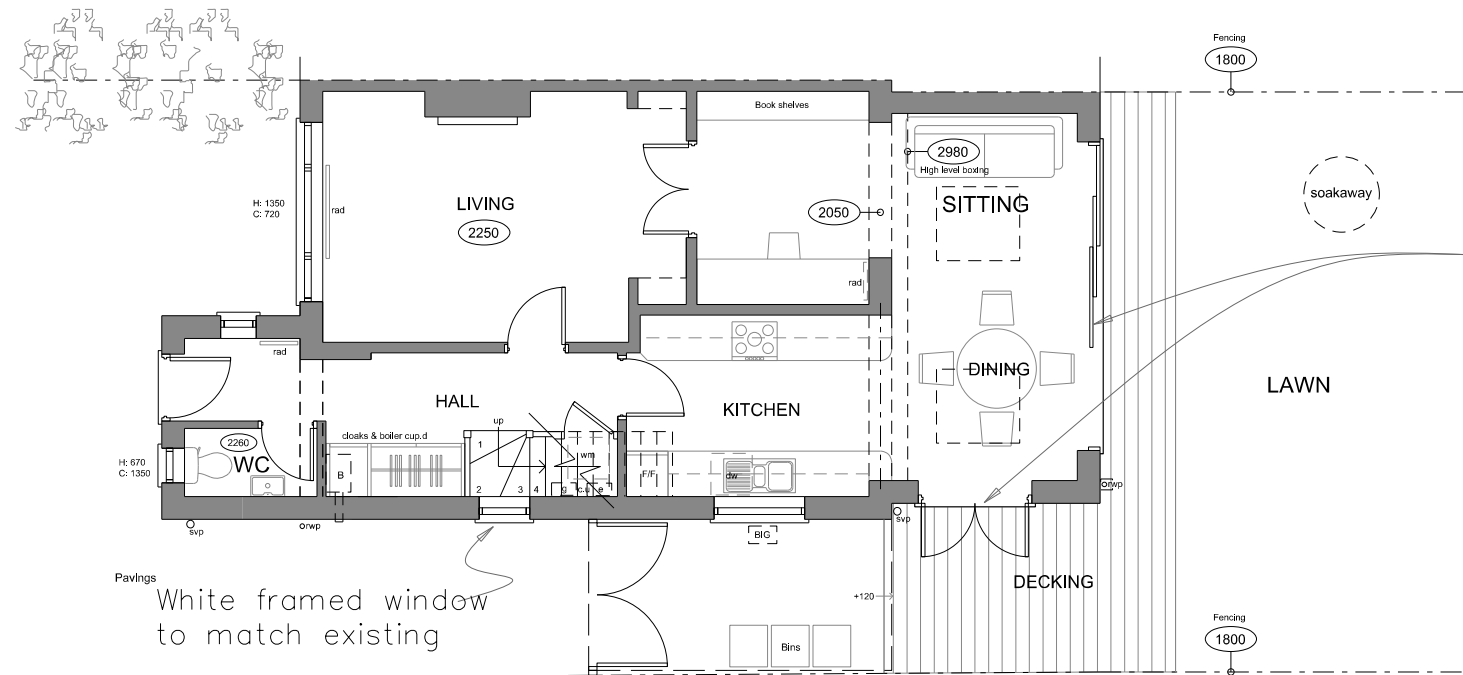

58 VALLEY ROAD

White framed windows to match existing

PROPOSED FIRST FLOOR PLAN

White framed sliding & french doors all to match existing

White framed window to match existing

PROPOSED GROUND FLOOR PLAN

SCALE 1:100 @A3

Rev A: Minor amendments following planning officer comments 18 May 2023

58 Valley Road
Northchurch
Berkhamsted
Hertfordshire, HP4 3PZ
FOR Mr & Mrs Cann

PROPOSED FLOOR PLANS

1:100@A3 FEB '23

CEN1 04 A

BLACKWOOD - ARCHITECTS
3 Carrera House
Merlin Centre
Gatehouse Close
Aylesbury HP19 8DP
Tel: 01296 399959