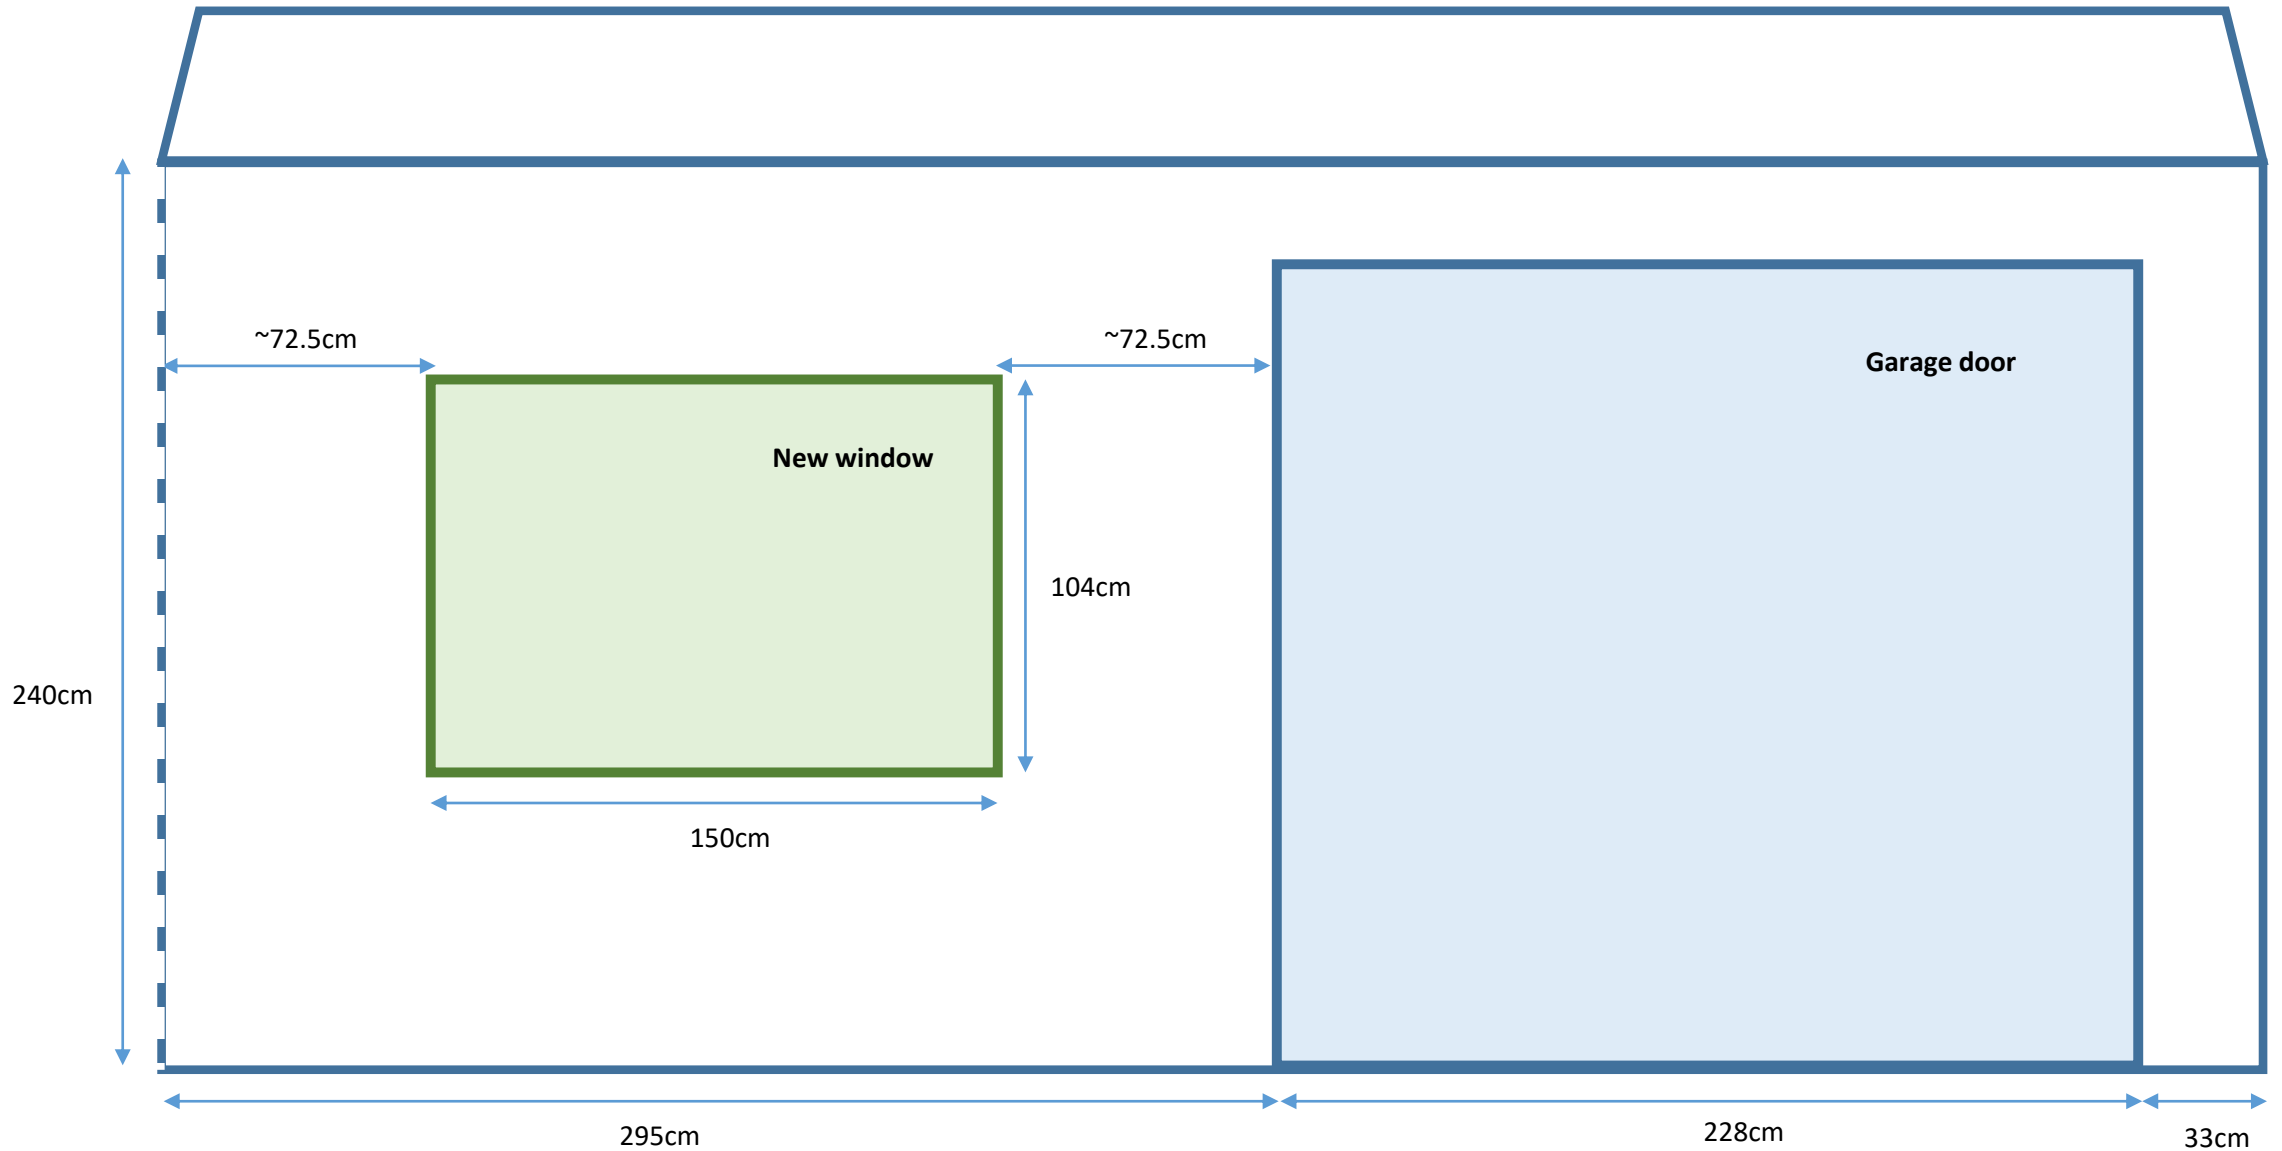

Main house

Garage

Front view: after conversion

Scale  
1:20