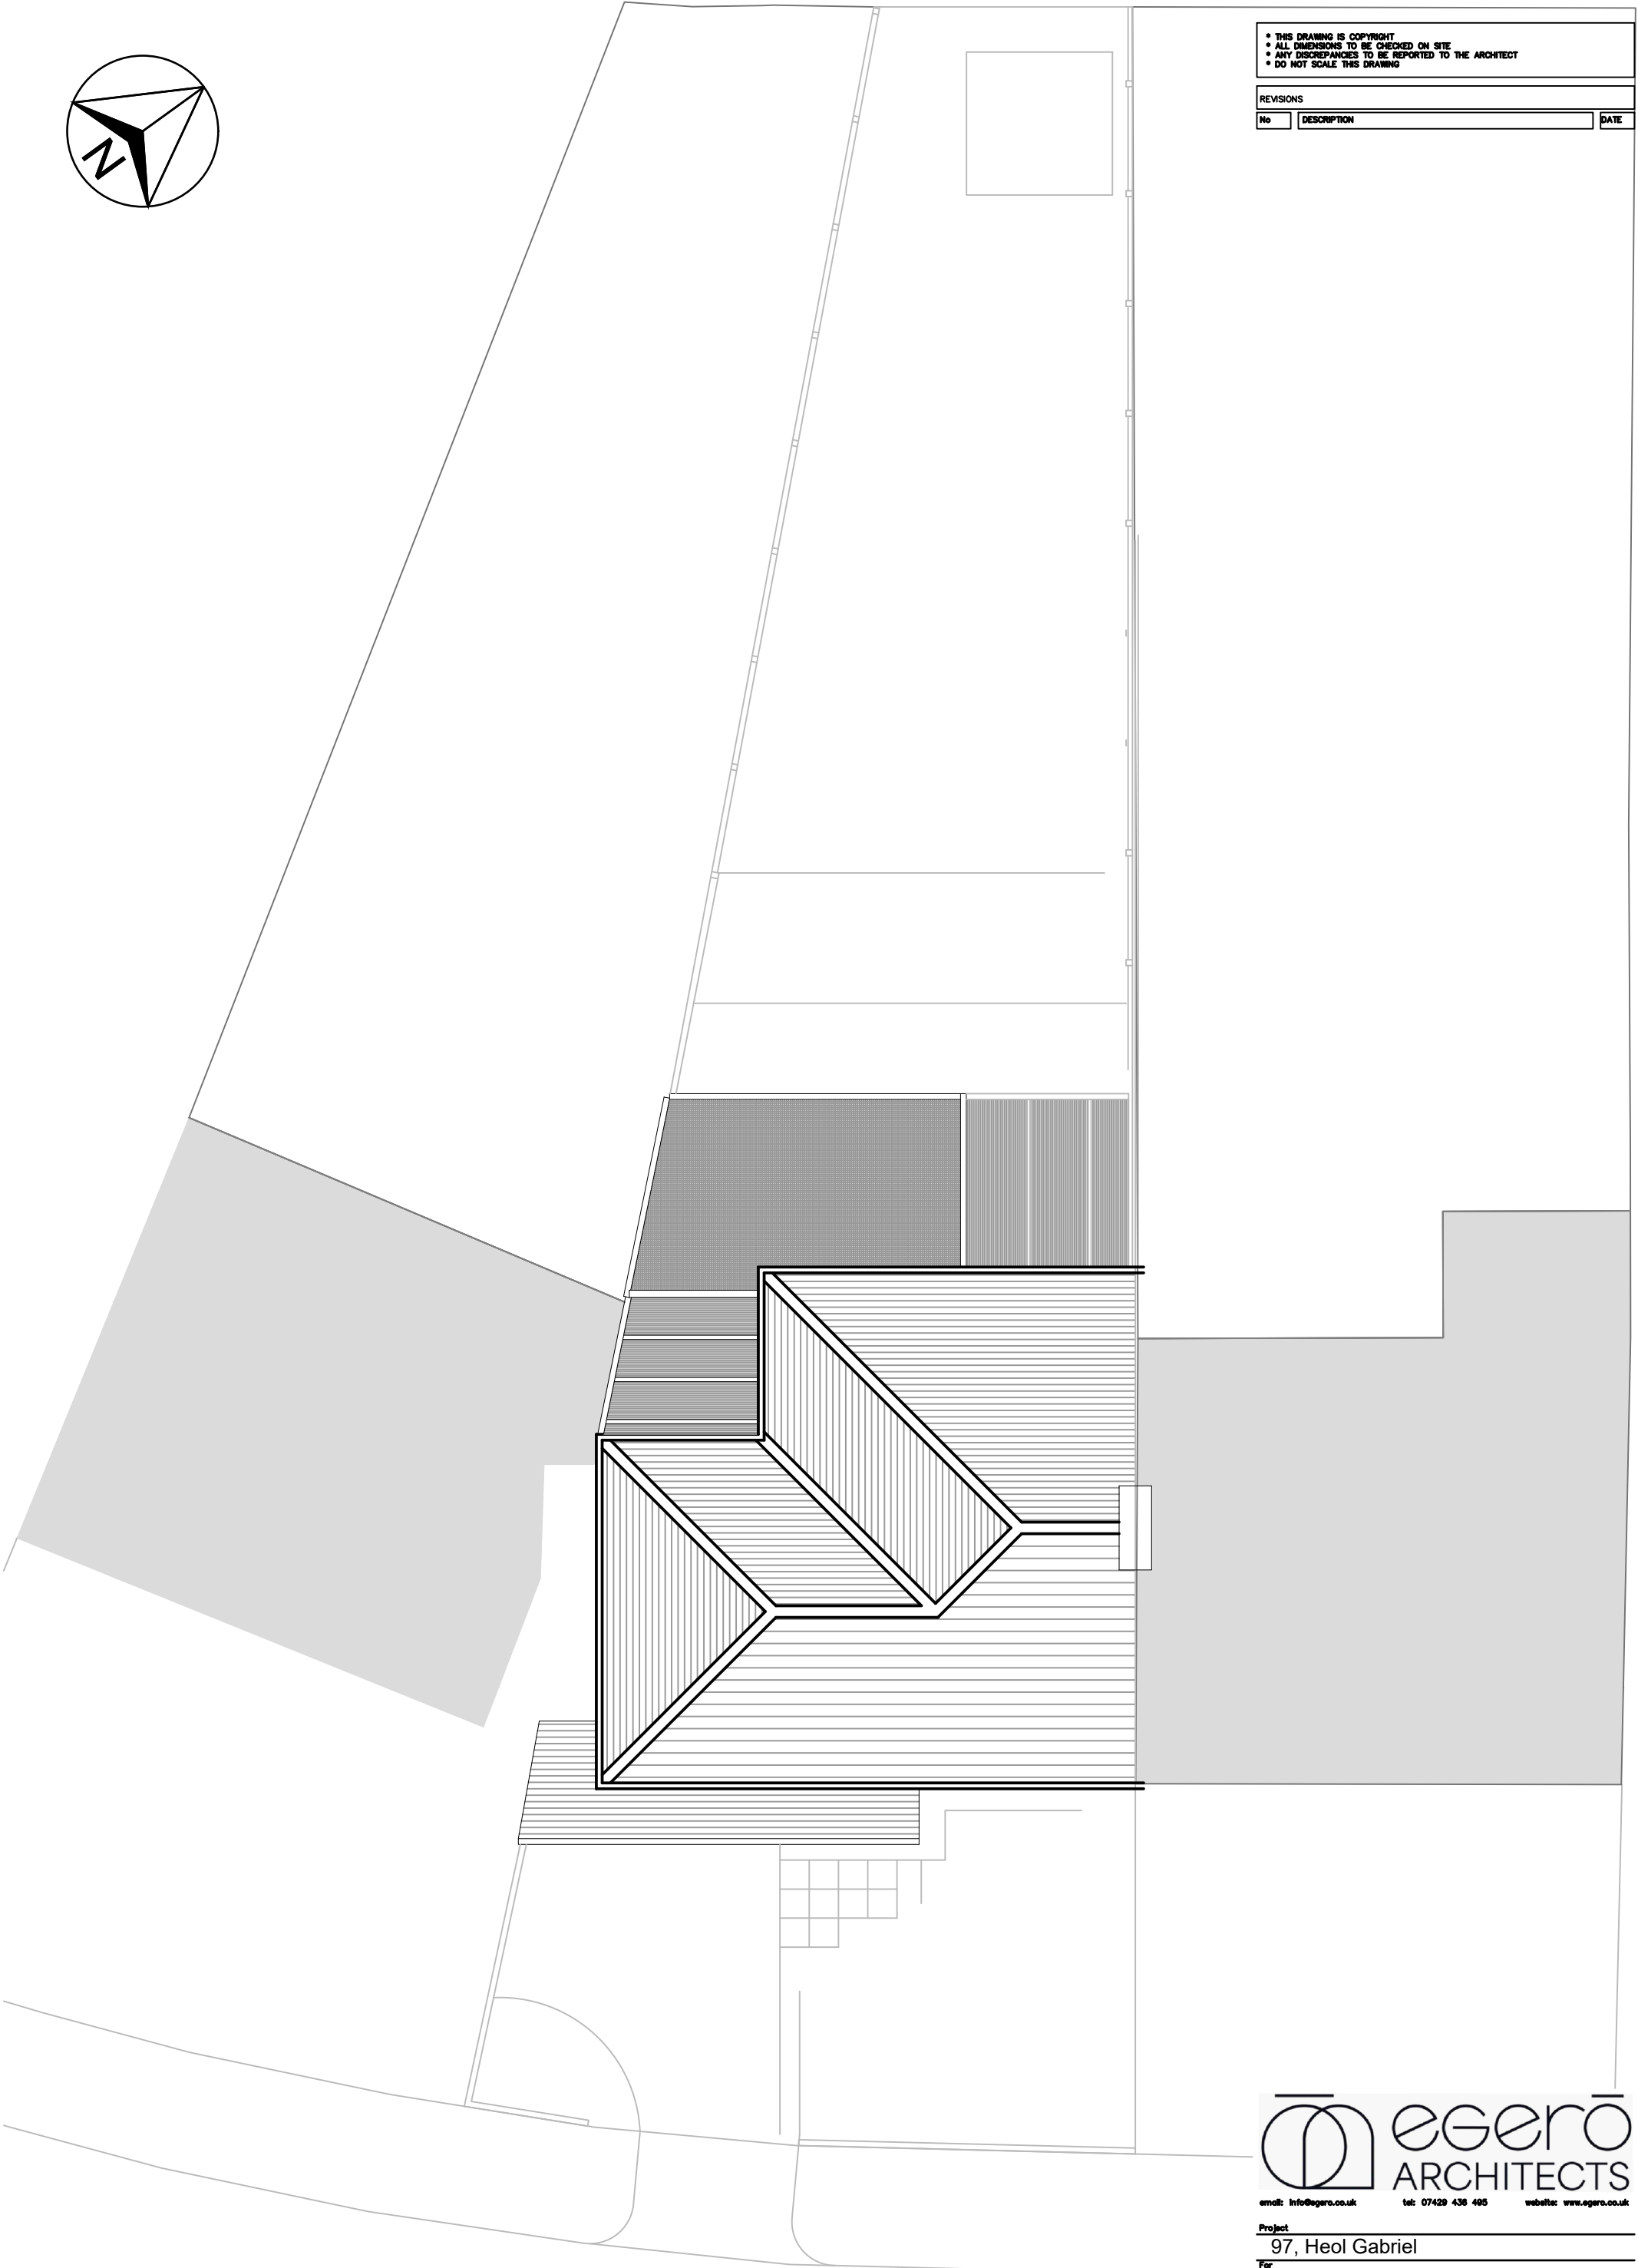

• THIS DRAWING IS COPYRIGHT
• ALL DIMENSIONS TO BE CHECKED ON SITE
• ANY DISCREPANCIES TO BE REPORTED TO THE ARCHITECT
• DO NOT SCALE THIS DRAWING

REVISIONS

No	DESCRIPTION	DATE
----	-------------	------

email: info@egero.co.uk tel: 07429 438 485 website: www.egero.co.uk

Project
97, Heol Gabriel
For
Hugh & Sarah Barnes

Job Number	Drawing Number	Revision	Scale @A3	Date
1311	PL 102		1: 100	Nov 2023

EXISTING SITE/ROOF PLAN