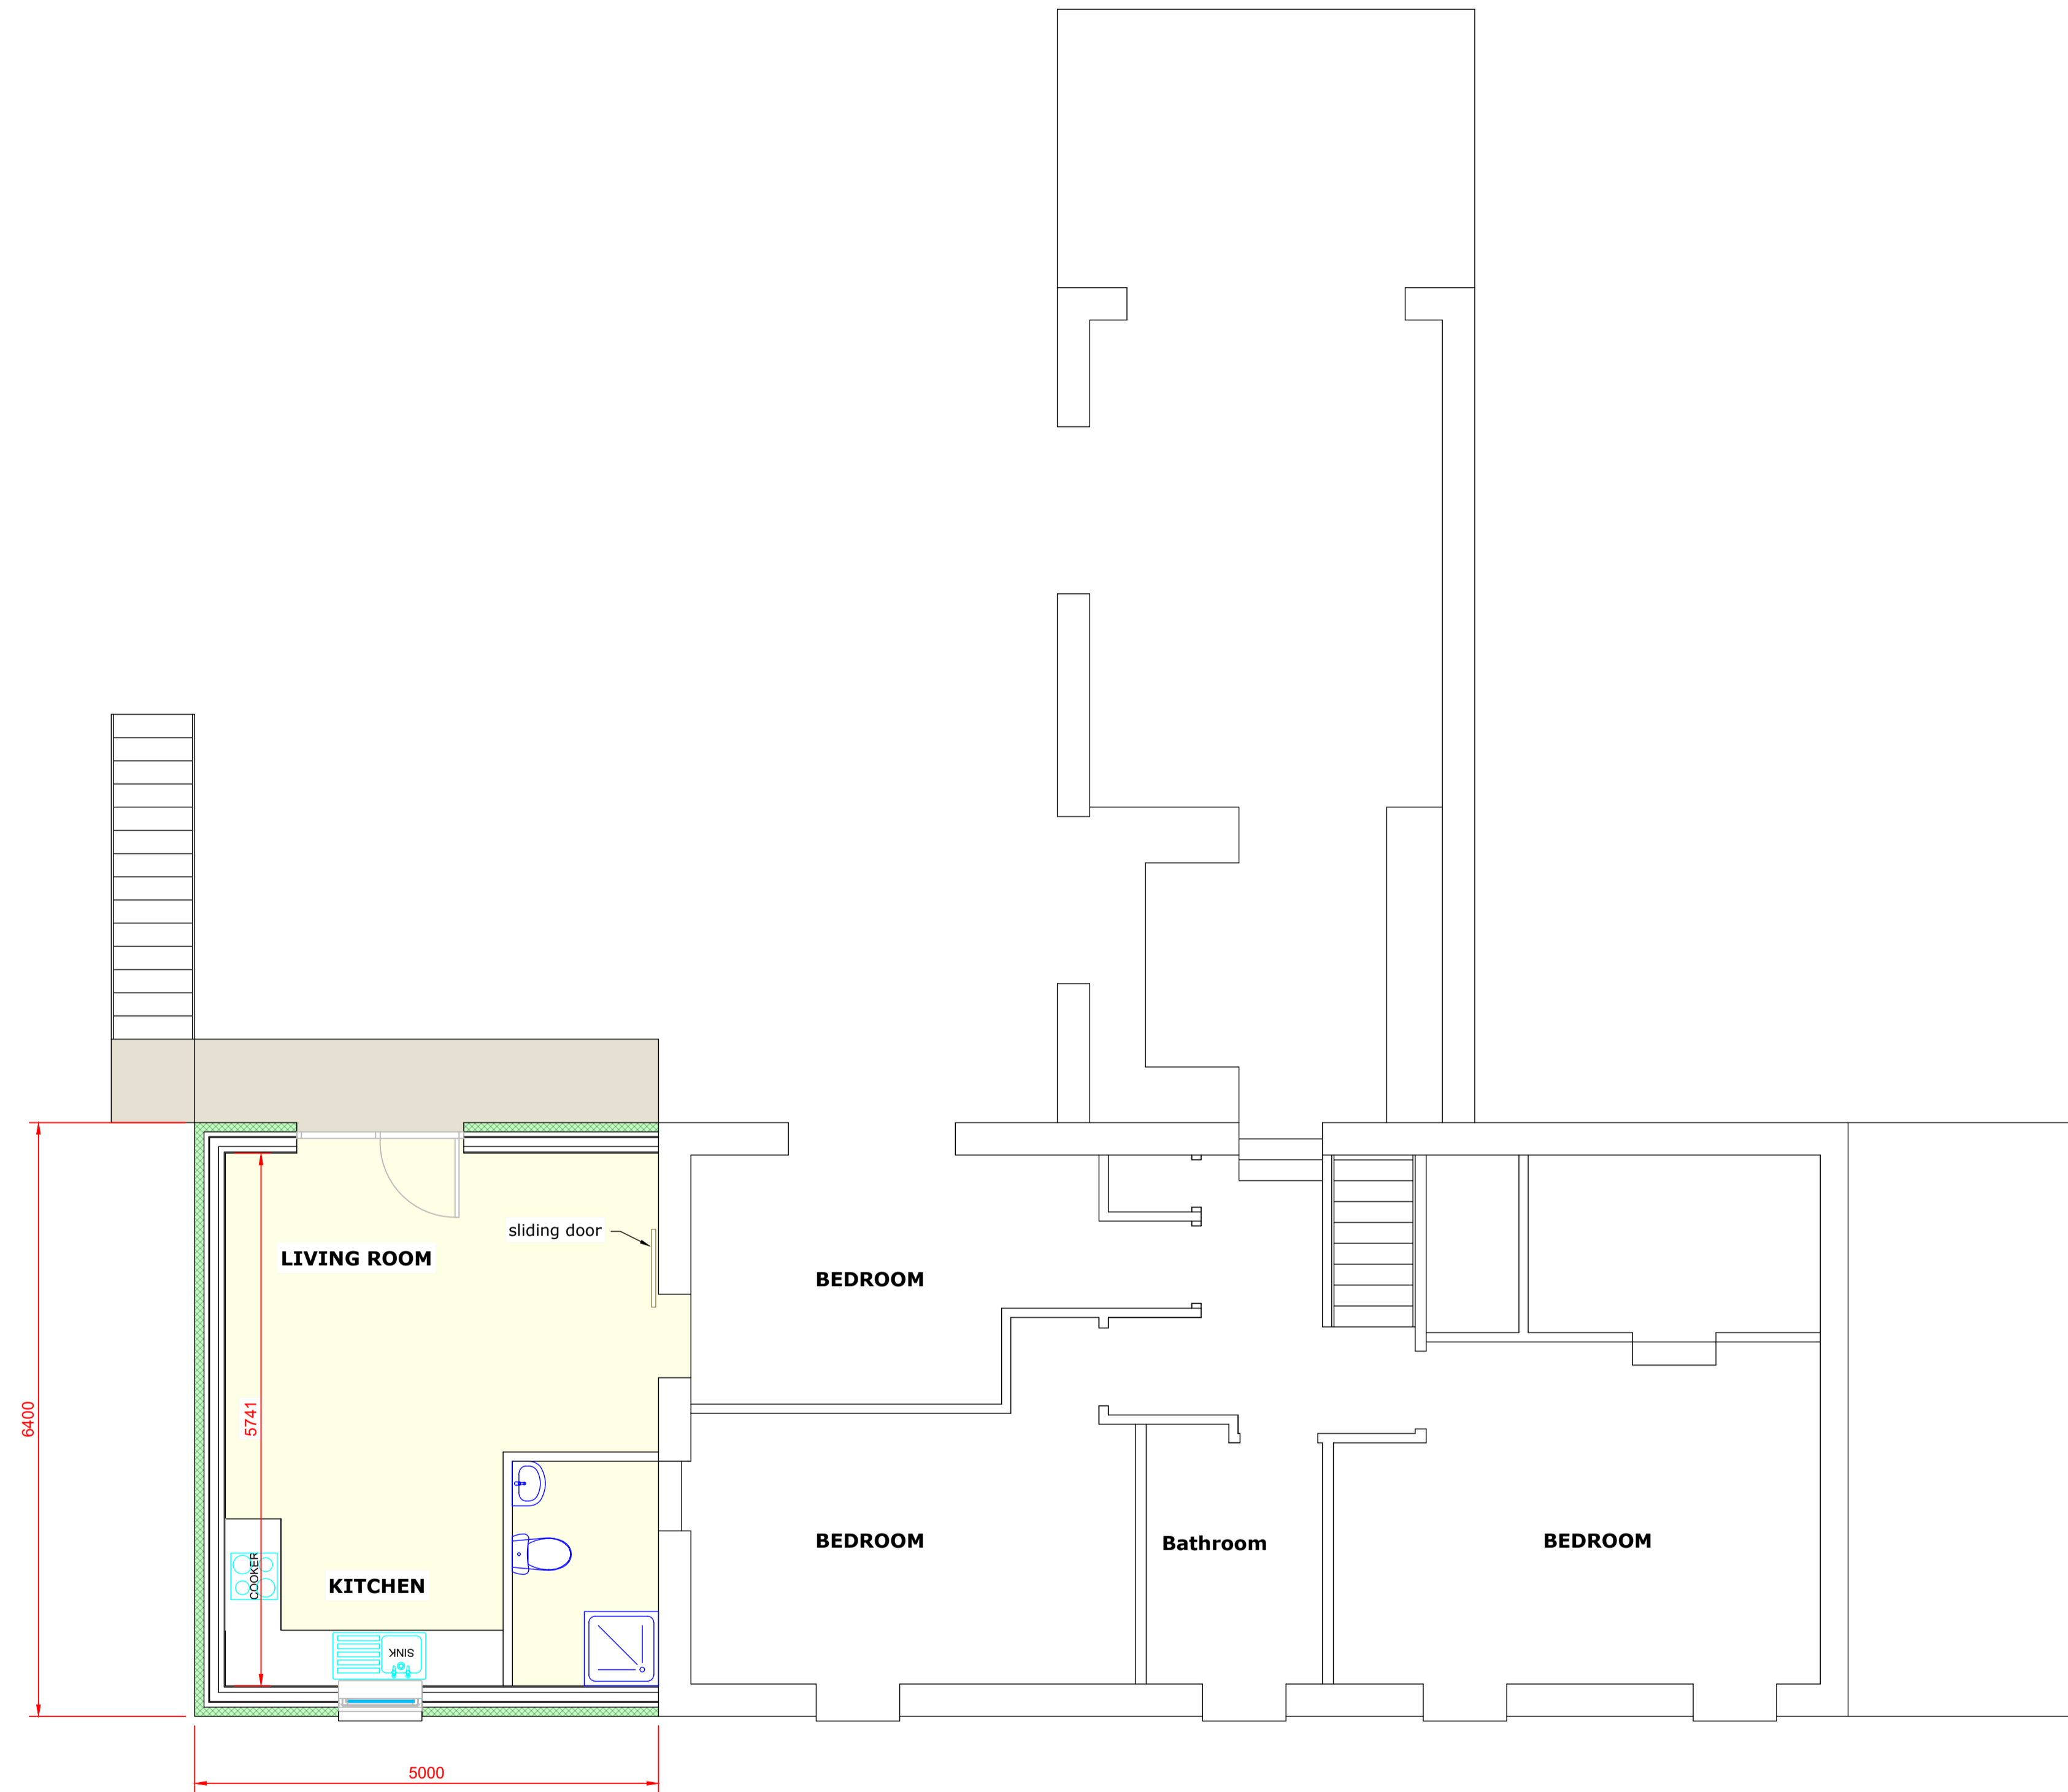

NOTES:

Greig Strang Architectural & Building consultant, 1 Coats Crescent, Alloa, FK10 2AQ Mobile: 07905 534 711 E.mail: greigstrang@sky.com

Project:	Proposed extension to house
Address:	4 High Street Dollar
client:	Sarah Lowry
Drawing:	Proposed First Floor Plan
Scale:	1:50
REF:	DRG 004 Rev: