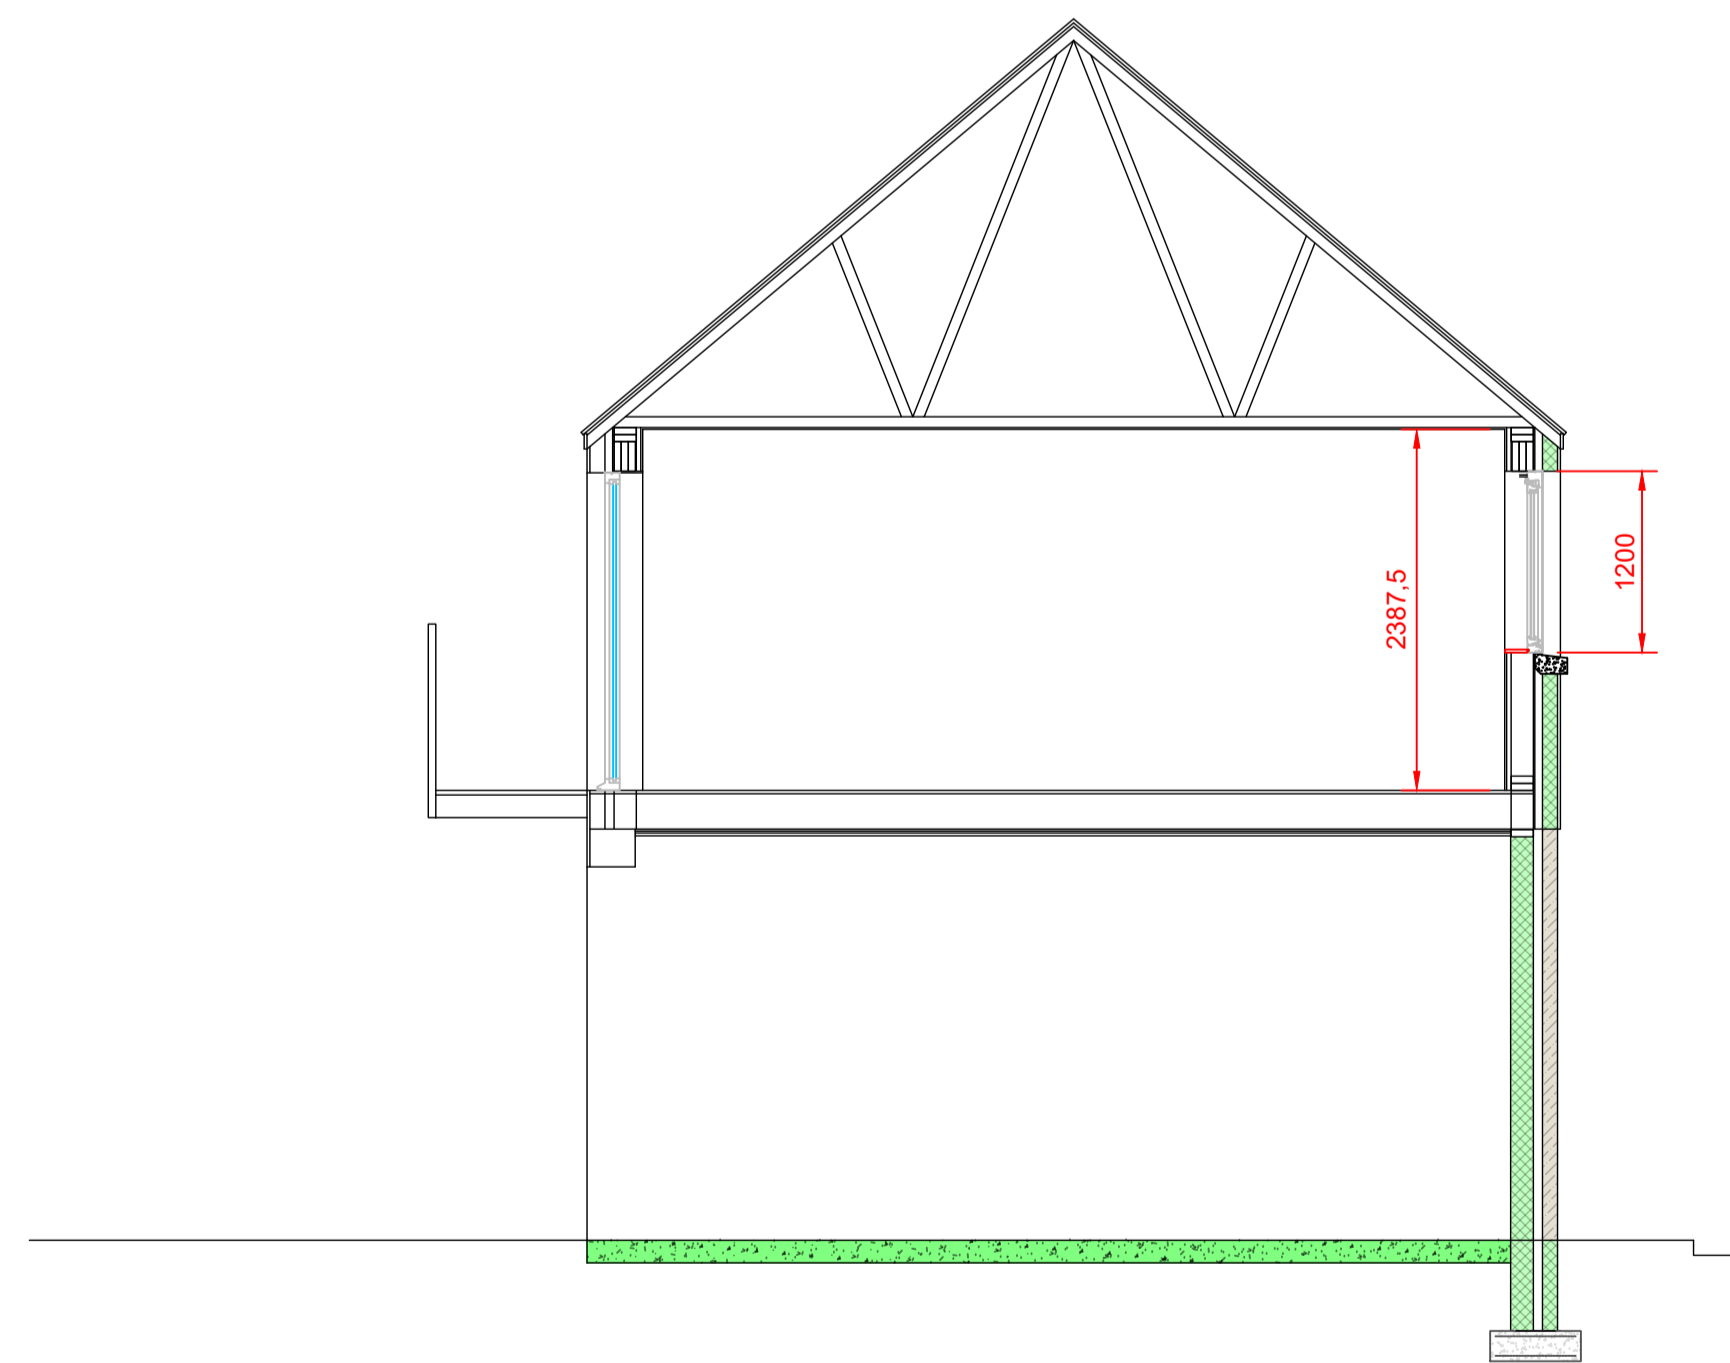

NOTES:

Greig Strang Architectural & Building consultant, 1 Coats Crescent, Alloa, FK10 2AQ Mobile: 07905 534 711 E.mail: greigstrang@sky.com

SCALE BAR 1:100

SCALE BAR 1:50

Project: Proposed extension to house

Address: 4 High Street Dollar

client: Sarah Lowry

Drawing: Proposed sections

Scale: 1:50

REF: DRG 005 Rev: