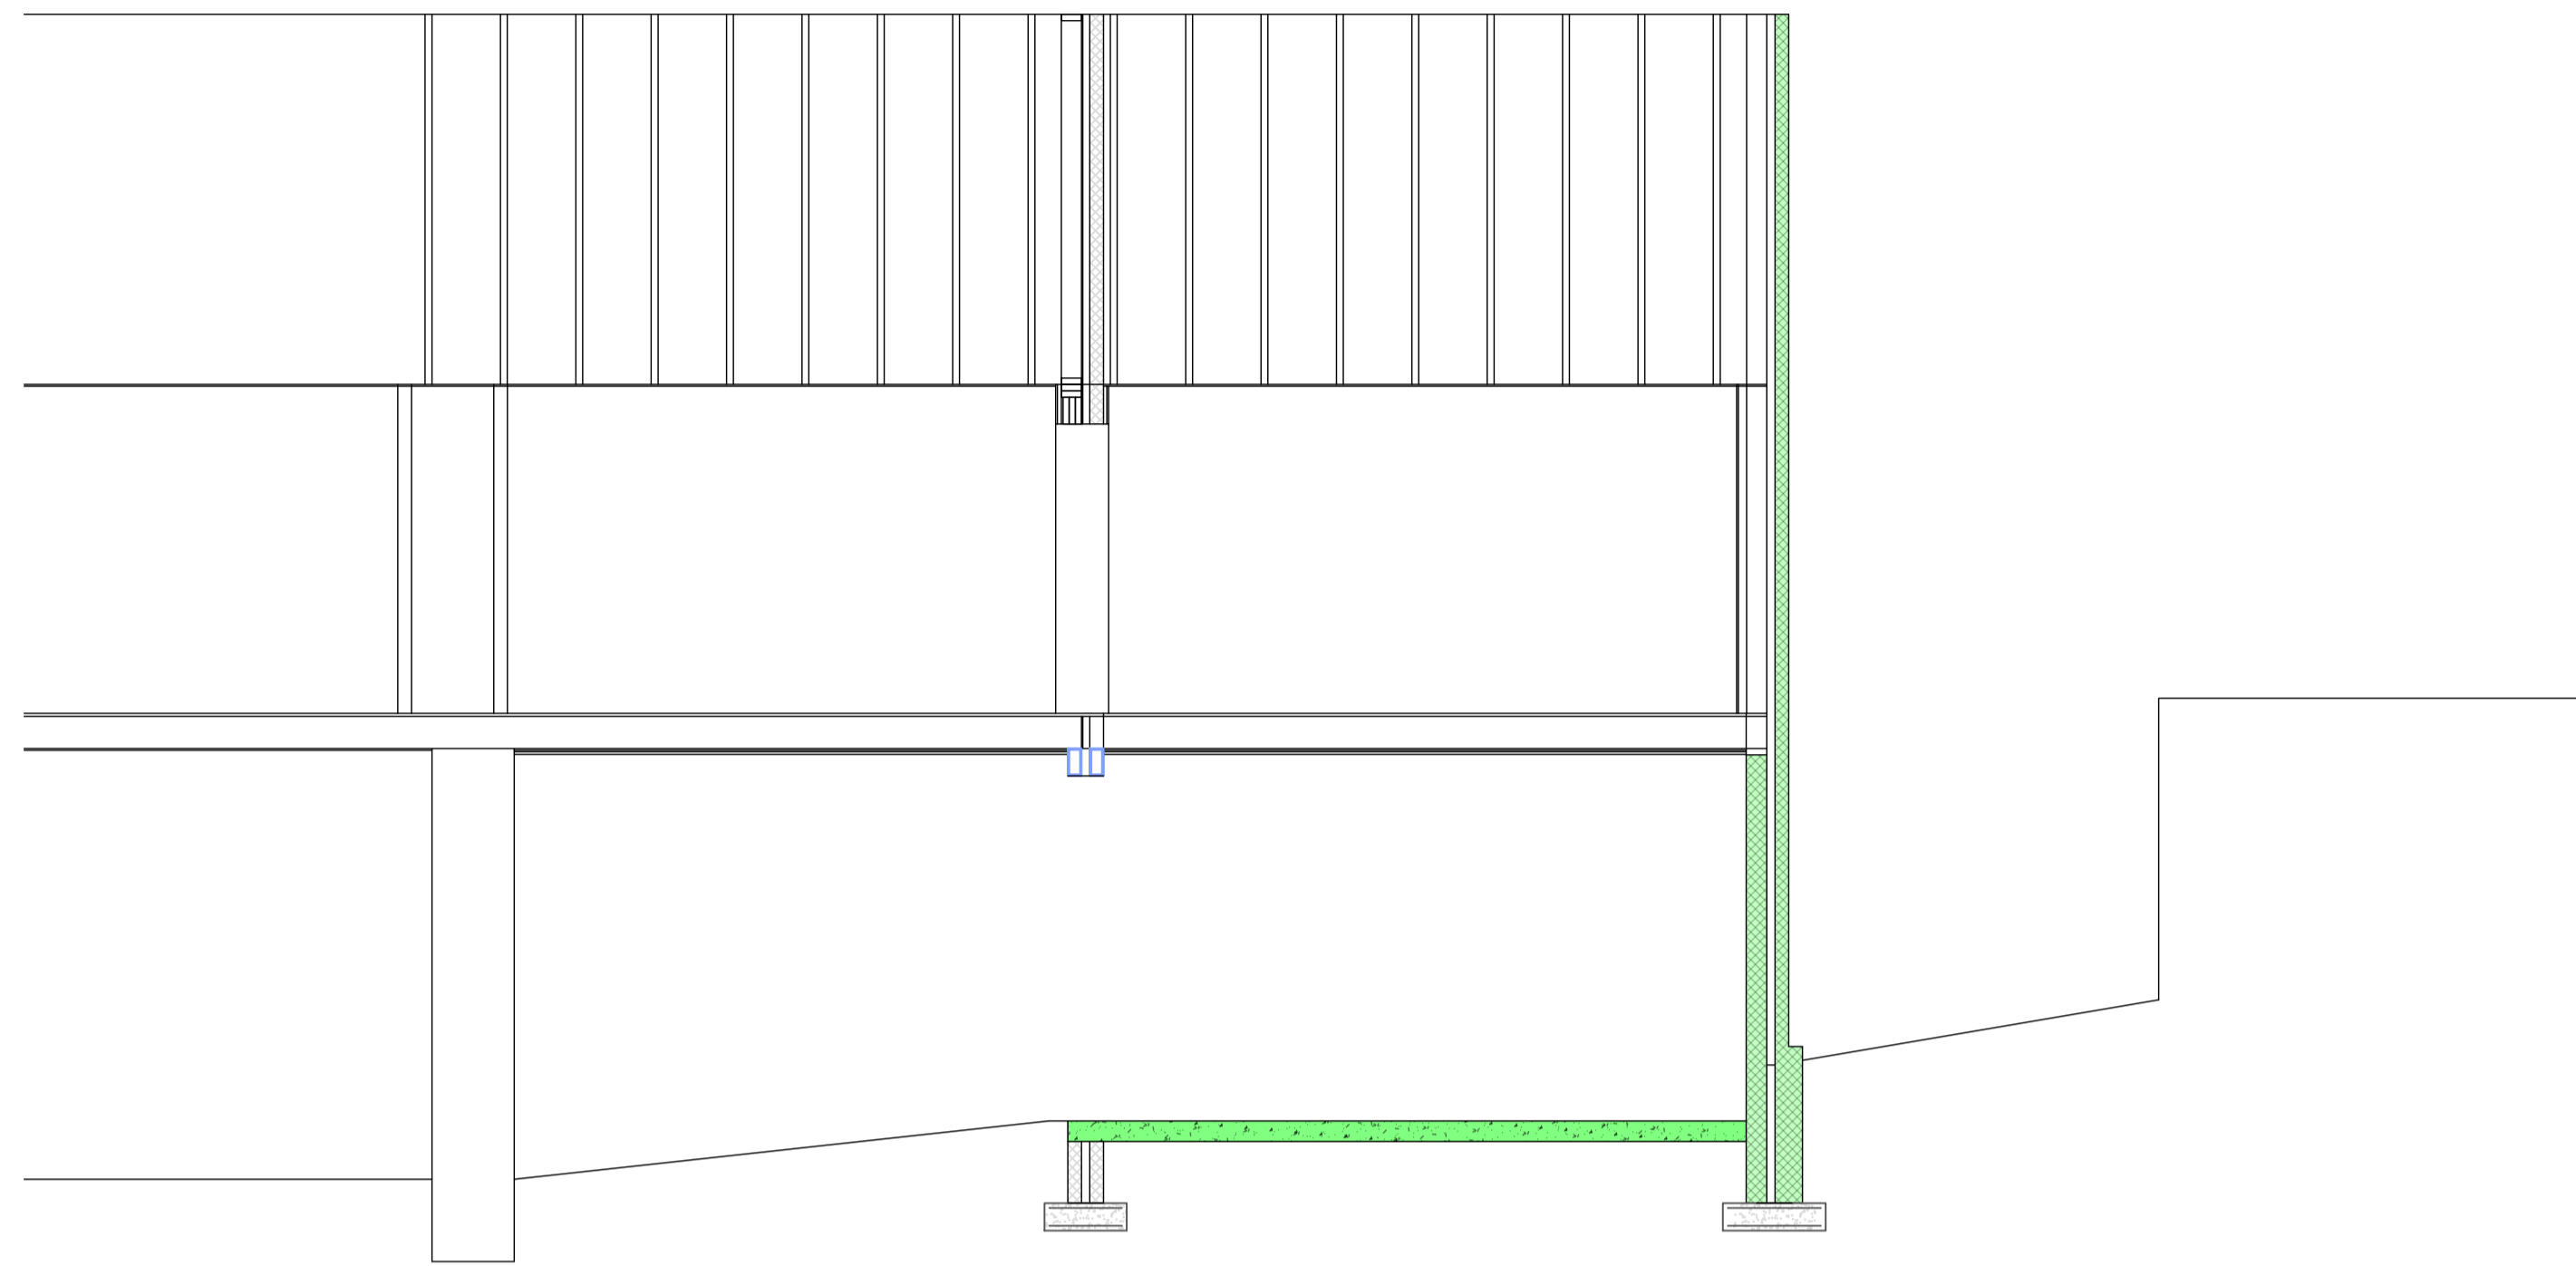

NOTES:

Greig Strang Architectural & Building consultant, 1 Coats Crescent, Alloa, FK10 2AQ Mobile: 07905 534 711 E.mail: greigstrang@sky.com

SCALE BAR 1:100

SCALE BAR 1:50

Project: Proposed extension to house

Address: 4 High Street Dollar

client: Sarah Lowry

Drawing: Proposed sections

Scale: 1:50

REF: DRG 005 Rev: