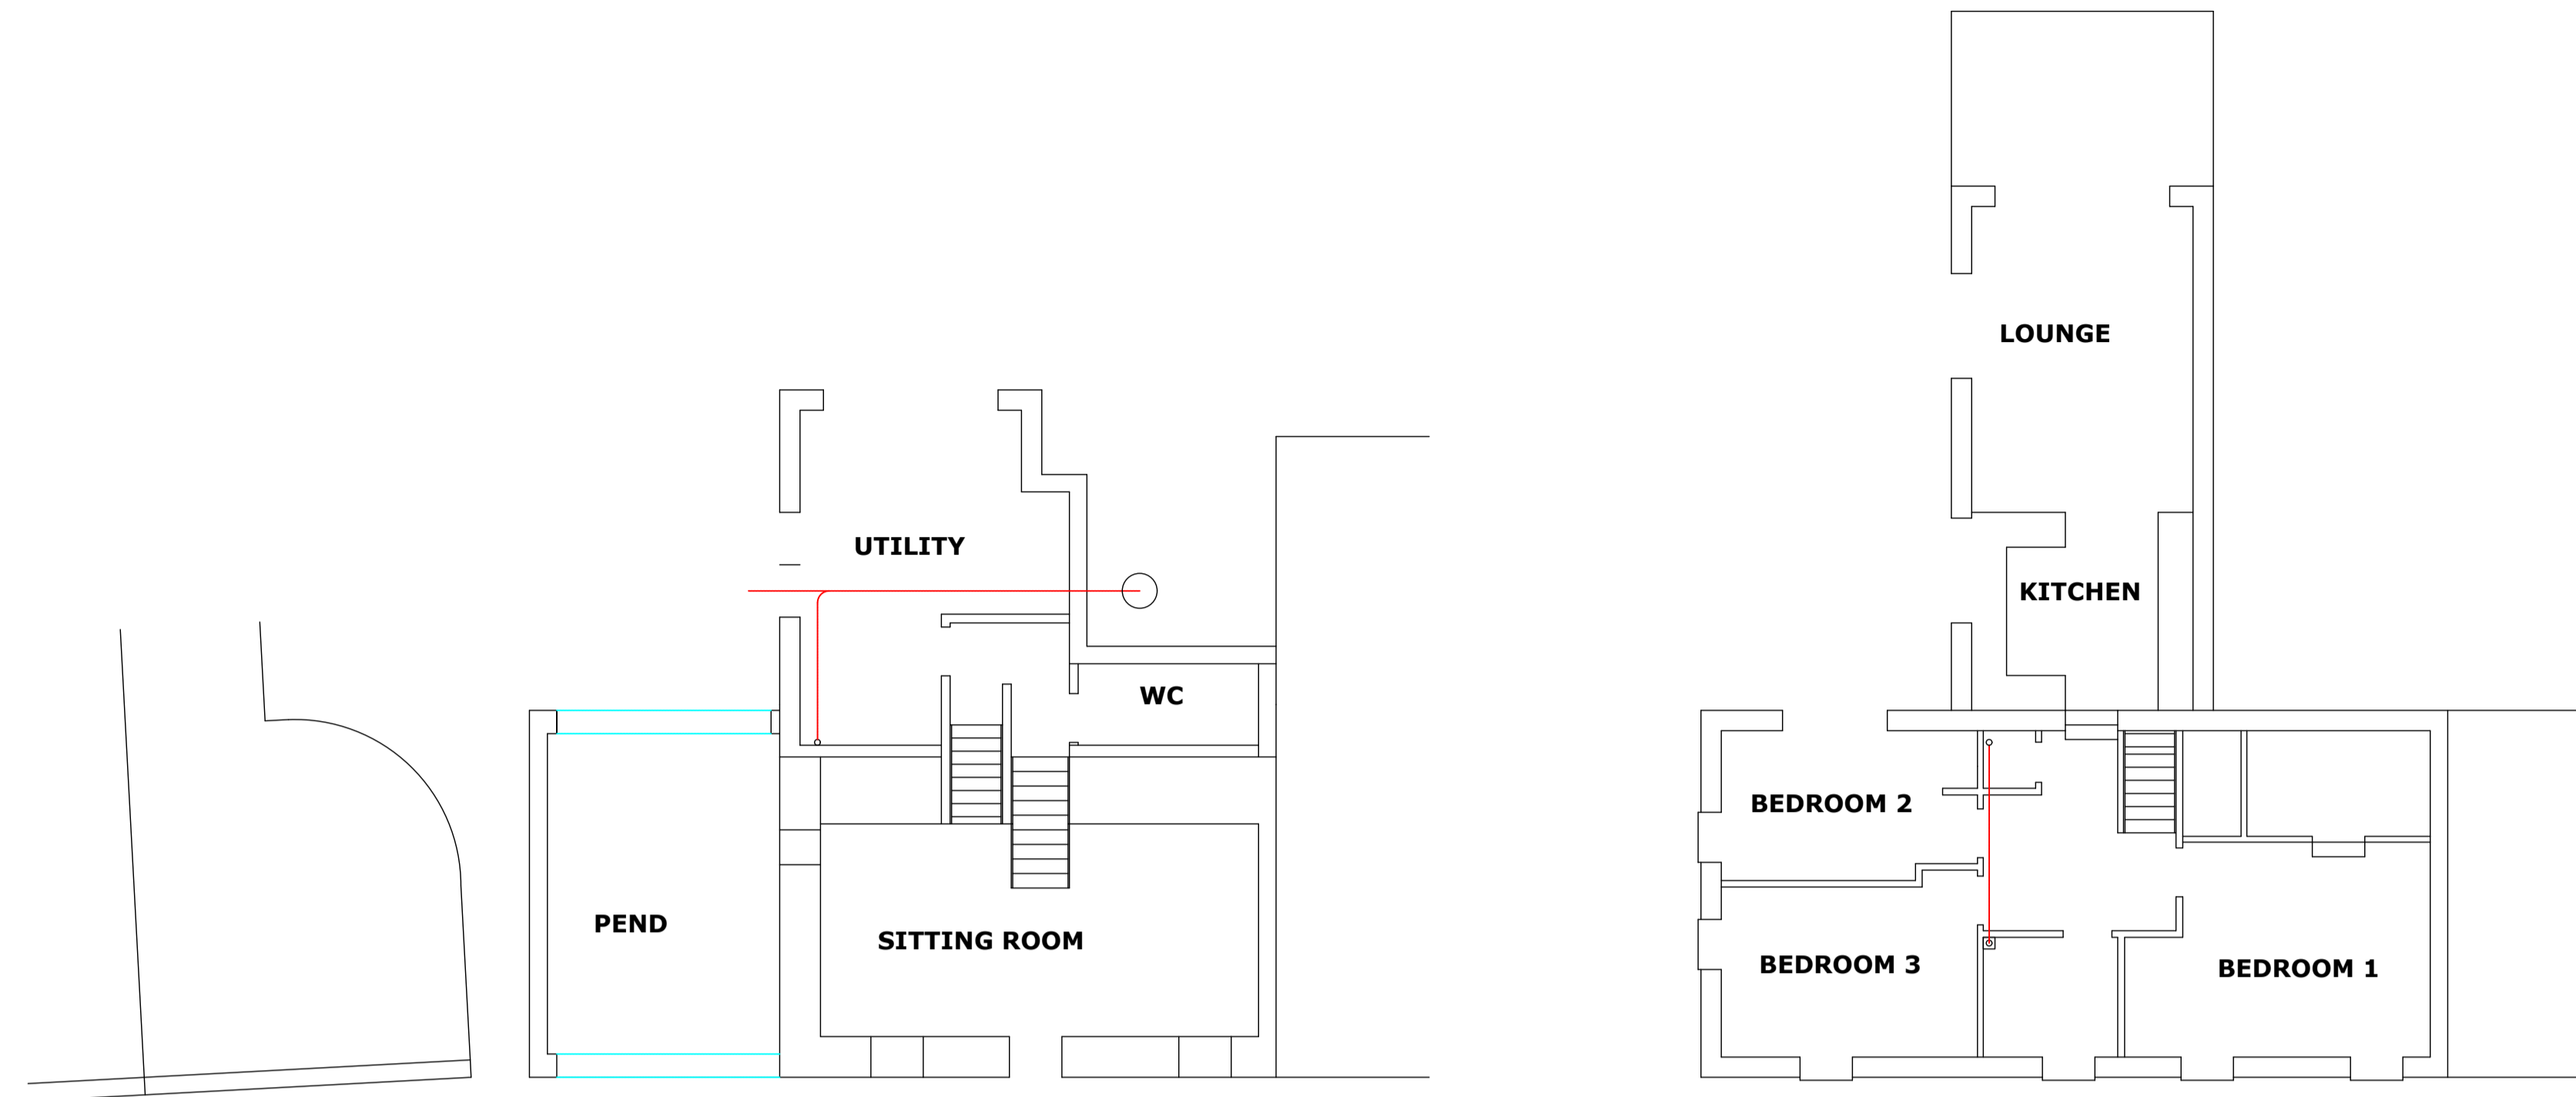

NOTES:

Greig Strang Architectural & Building consultant, 1 Coats Crescent, Alloa, FK10 2AQ Mobile: 07905 534 711 E.mail: greigstrang@sky.com

Project:	Proposed extension to house
Address:	4 High Street Dollar
client:	Sarah Lowry
Drawing:	Existing plans & elevations
Scale:	1:100
REF:	DRG 001 Rev:A