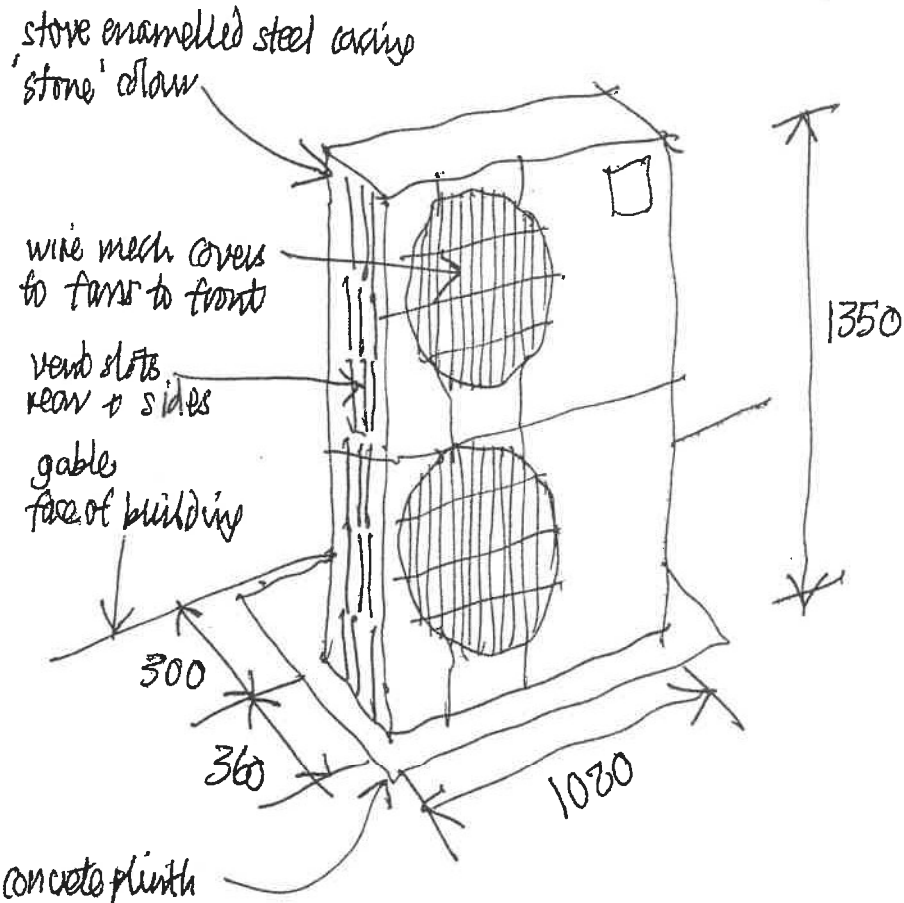

mitsubishi ecodran  
HW 140 AIR SOURCE HEAT PUMP  
dimensions in millimetres

machine stands on rubber isolation mounts  
noise at maximum operation - 53 dBA  
output - 14 kW

details from Mitsubishi UK  
John Wharton  
Architect  
July 2022