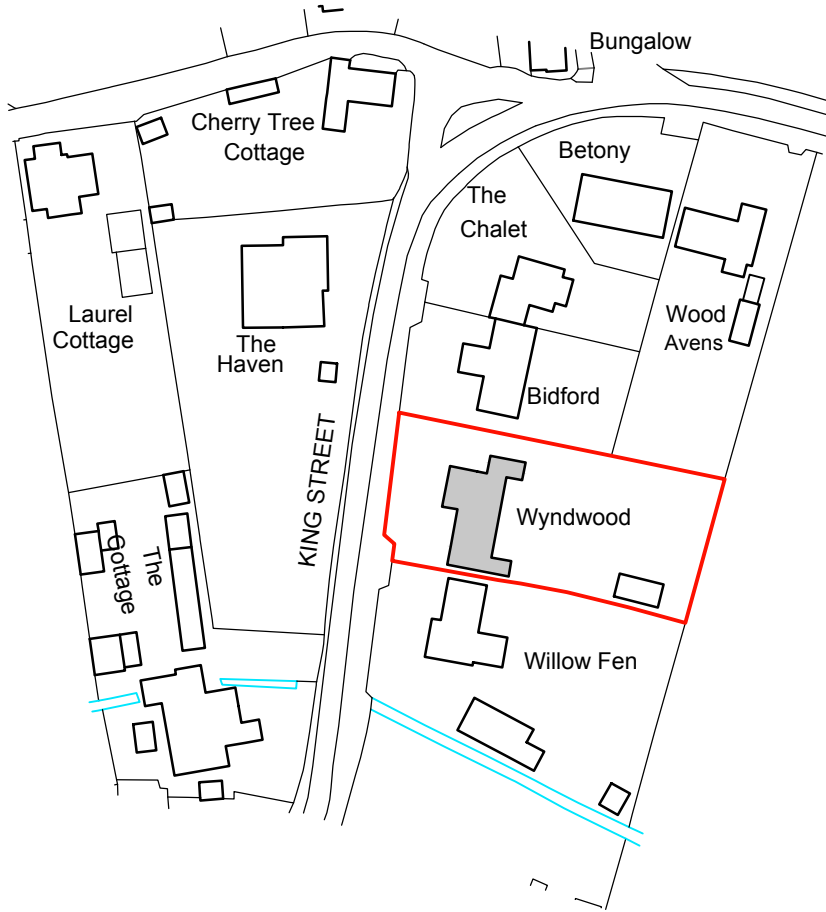

© this drawing and the building works depicted are the copyright of the Rural Architect Ltd and may not be reproduced or amended except by written permission. no liability will be accepted for amendments made by other persons.

all dimensions to be checked on site and architect notified of any discrepancies prior to commencement.
do not scale.

rev: date: comment(s):   name:

---

status: **PLANNING**

client: **MR AND MRS M NUDD**

job: **WYNDWOOD, KING STREET, NEATISHEAD**

title: **LOCATION PLAN**

date: **NOV 2023**   scale @ a4: **1:1250**

job no: **23.42**   drg no: **01**

---

scale 1:1250

metres

THE RURAL ARCHITECT