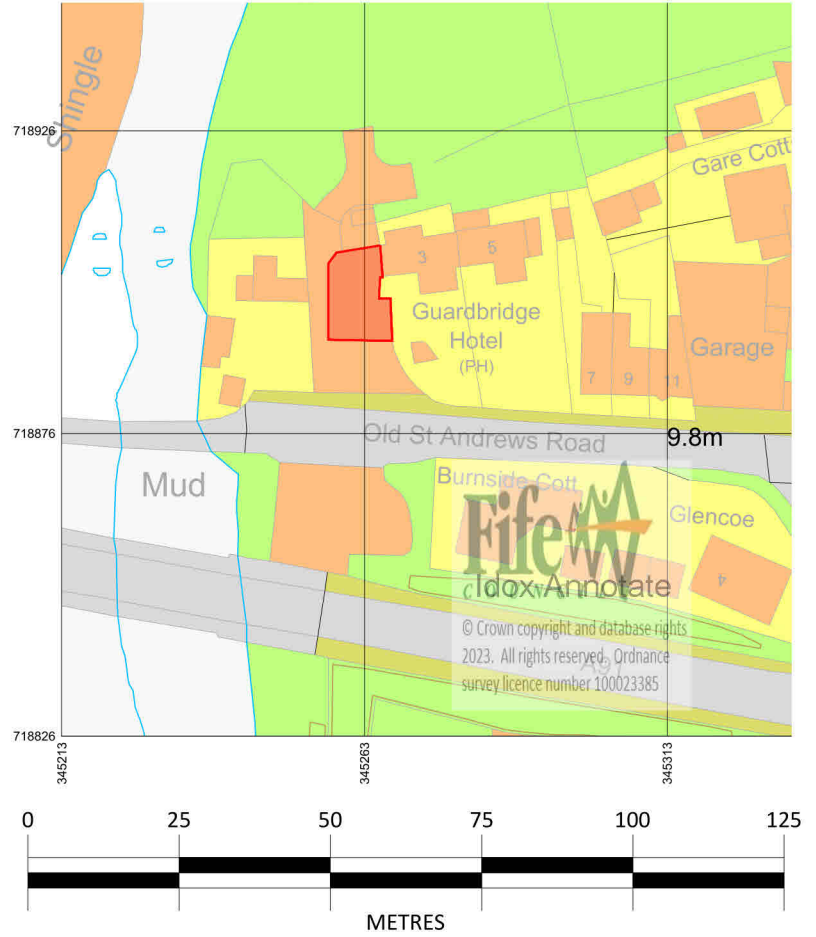

as existing - location plan

PROJECT: guardbridge inn - various alterations

LOCATION: 1 Old St Andrews Rd, Guardbridge, St Andrews KY16 0UD

CLIENT: Claire Dawson

DATE: Nov 23 SCALE: 1:1250 CAD FILE: guardbridge

JOB No: 2586 DWG No: 05 REV:

location plan scale 1:1250