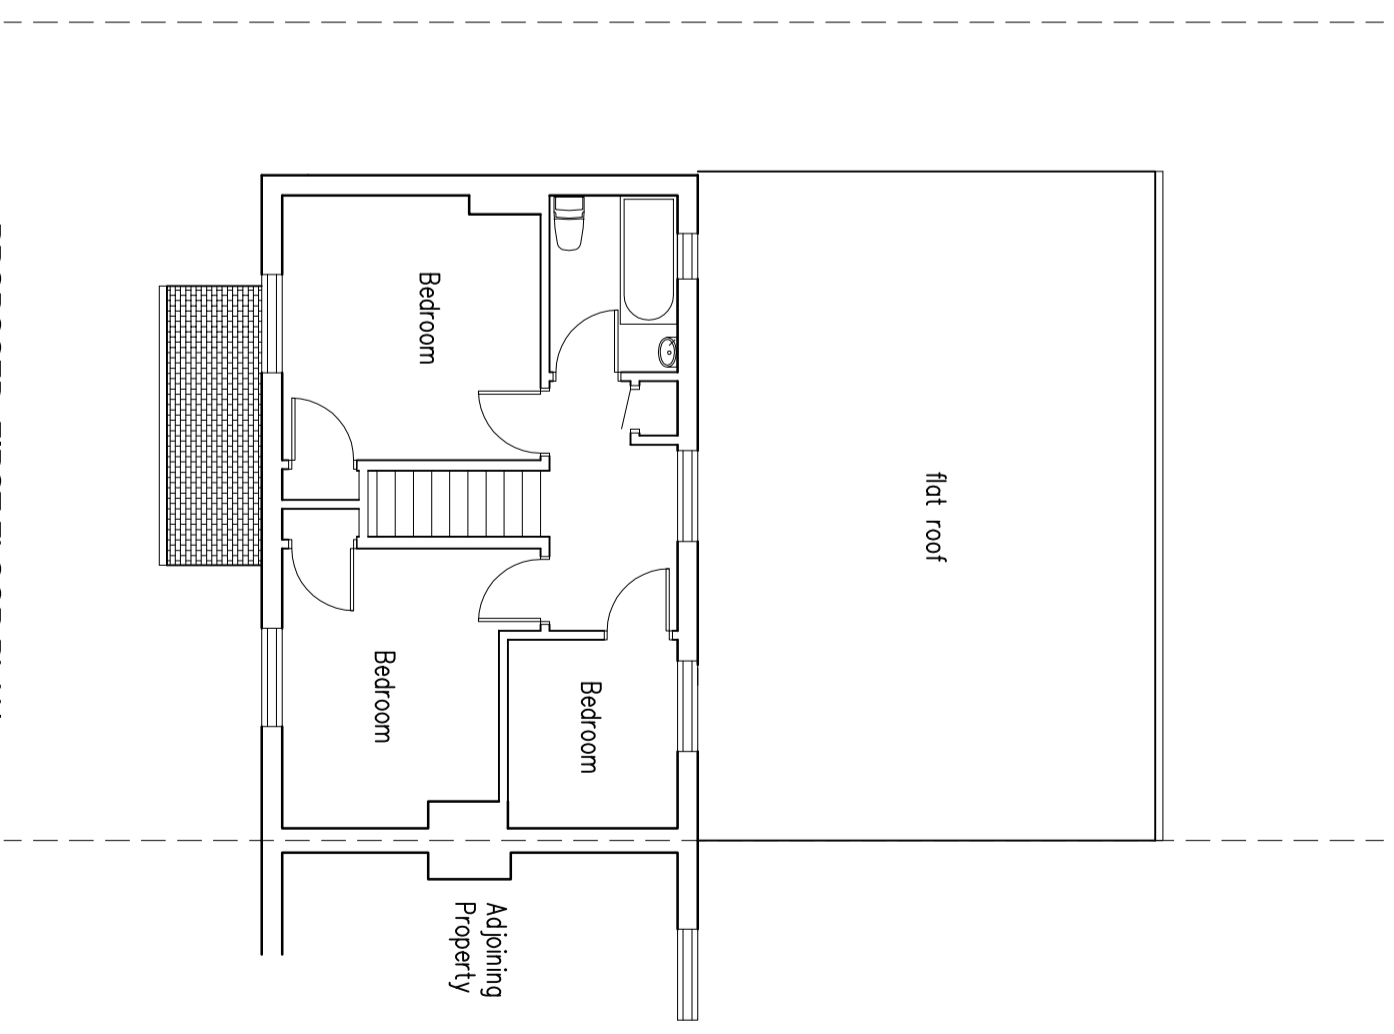

PROPOSED GROUND FLOOR PLAN

PROPOSED FIRST FLOOR PLAN

rev	date	by	app.	description	drawn	checked by	date	scale
					LH	KH	Aug 2023	1:100 @A3
					MD6 1HJ			

28 Hillside Ave  
 Borehamwood  
 WD6 1HJ  
 Proposed Plans

drawn LH checked by KH date Aug 2023 scale 1:100 @A3  
 drawing no A001  
 Rev -