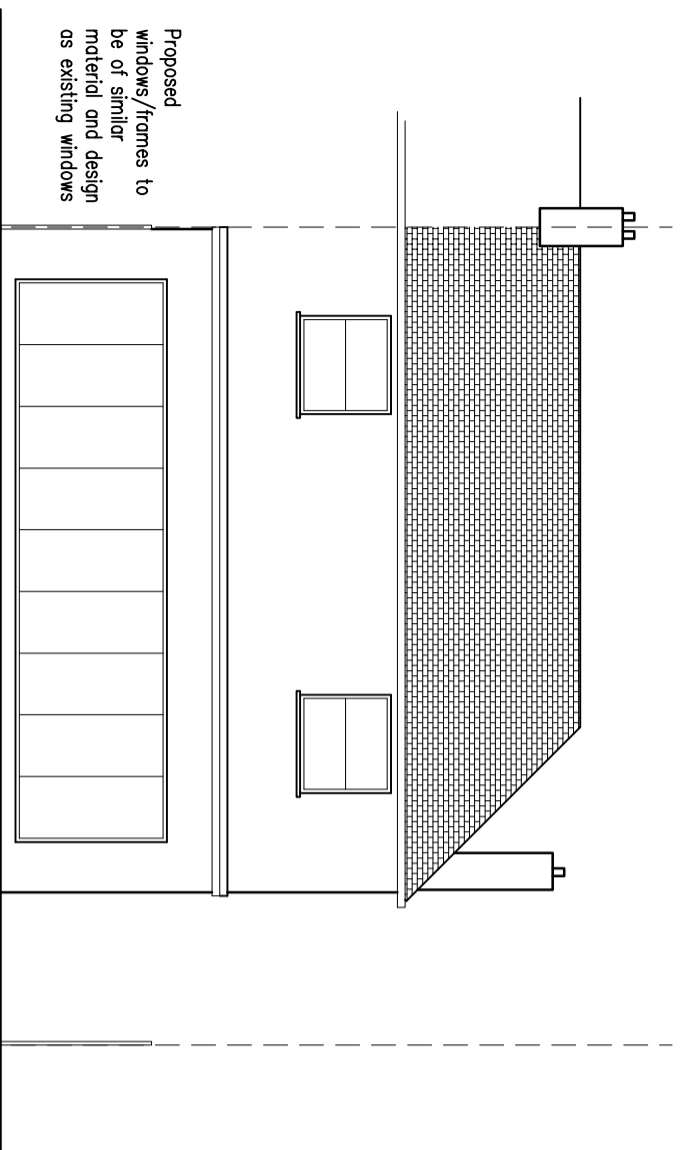

PROPOSED FRONT ELEVATION

PROPOSED SIDE ELEVATION

PROPOSED REAR ELEVATION

PROPOSED SIDE ELEVATION

rev	date	by	app.	description	drawn	checked by	date	scale
				28 Hillside Ave	LH	KH	Aug 2023	1:100 @A3
				Borehamwood				
				WD6 1HJ				
				Proposed Elevations				