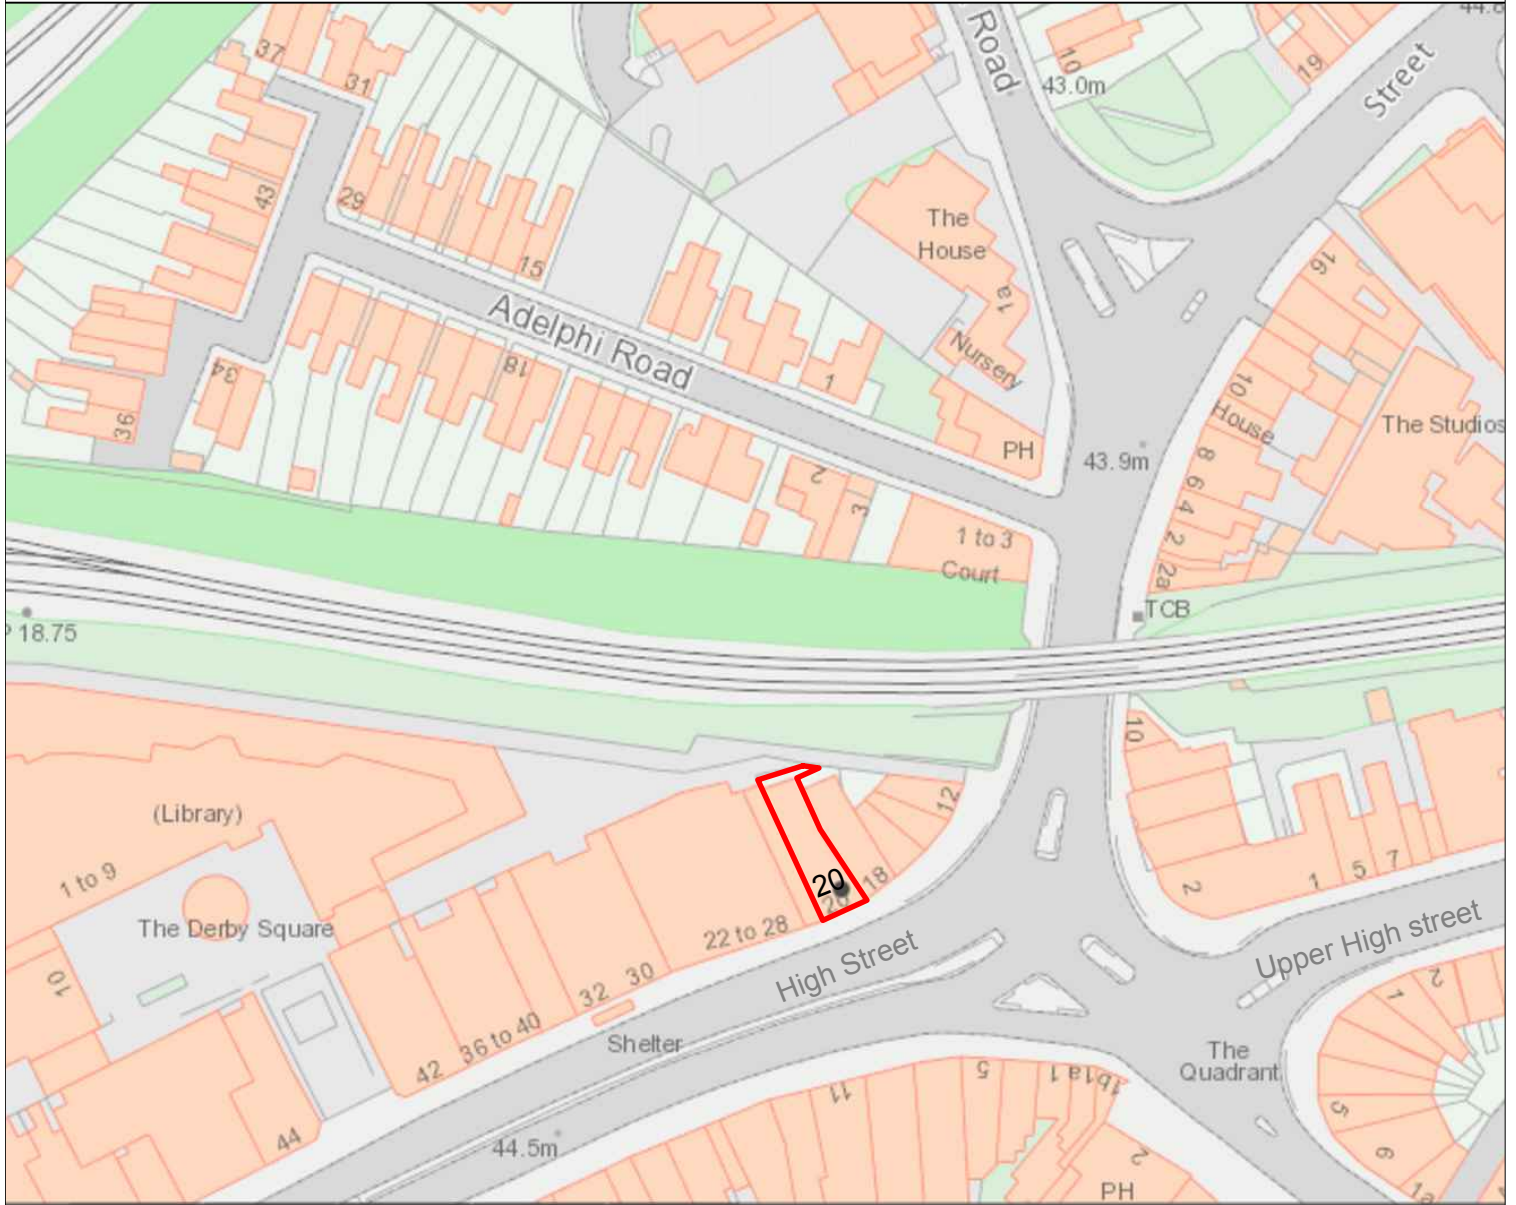

20 HIGH STREET, EPSOM, KT19 8AH

Plan Produced for: D N
Date Produced: 25 NOVEMBER 2022
Scale: 1:1250