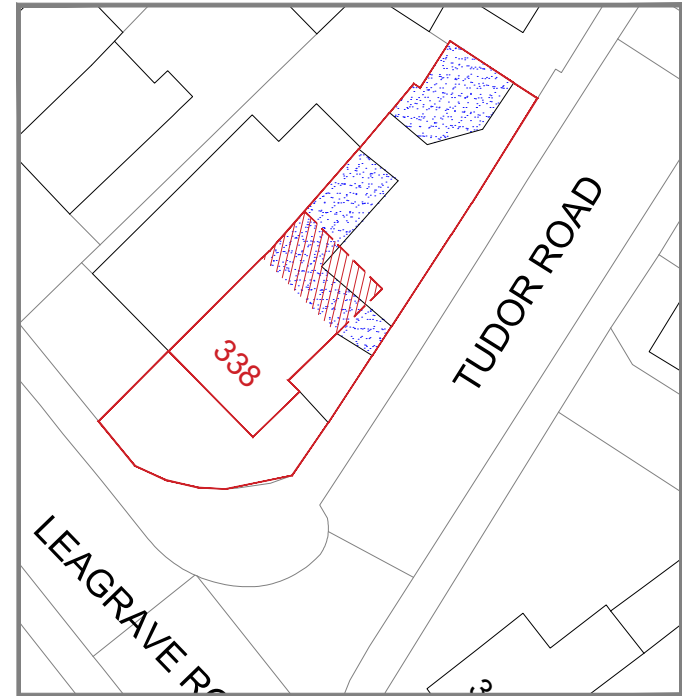

OS MAP - SCALE 1:1250

BLOCK PLAN - SCALE 1:500

Red hatch denotes extent of proposed extension

Blue hatch denotes existing buildings to be demolished

A	PLANNING AMENDMENTS	QR	30/11/23
-	FIRST ISSUE	MB	02/11/23
REV:	DESCRIPTION:	BY:	DATE:

STATUS: **PLANNING**

CLIENT: HBK INVESTMENTS LIMITED

PROJECT: 388 LEAGRAVE ROAD, LUTON, LU3 1RE

DRAWING TITLE: OS MAP

SCALE AT A4: 1:1250/1:500	DATE: 02/11/22	DRAWN: MB	CHECKED: AC
PROJECT NO: 21162	DRAWING NO: AD-OS	REVISION: A	