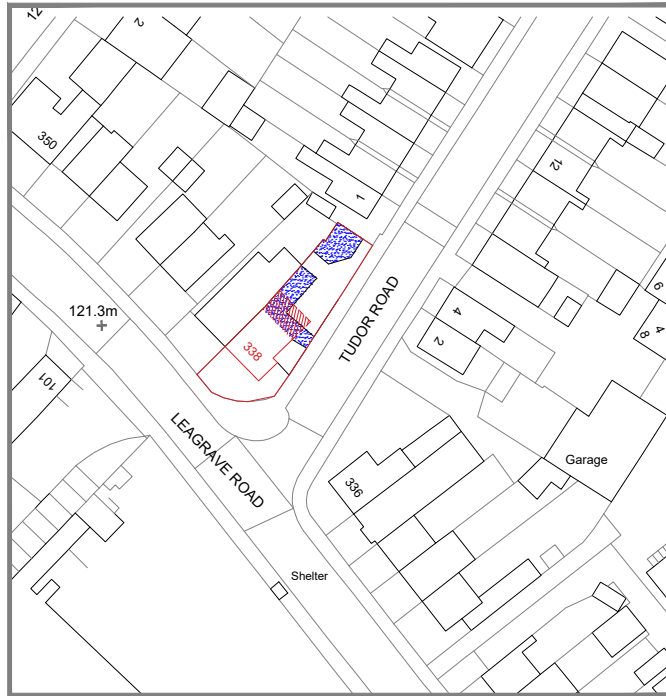

OS MAP - SCALE 1:1250

BLOCK PLAN - SCALE 1:500

Red hatch denotes extent of proposed extension

Blue hatch denotes existing buildings to be demolished

A	PLANNING AMENDMENTS	QR	30/11/23
-	FIRST ISSUE	MB	02/11/23
REV:	DESCRIPTION:	BY:	DATE:

STATUS: **PLANNING**

CLIENT: HBK INVESTMENTS LIMITED

PROJECT: 388 LEAGRAVE ROAD, LUTON, LU3 1RE

DRAWING TITLE: OS MAP

SCALE AT A4: 1:1250/1:500	DATE: 02/11/22	DRAWN: MB	CHECKED: AC
PROJECT NO: 21162	DRAWING NO: AD-OS	REVISION: A	