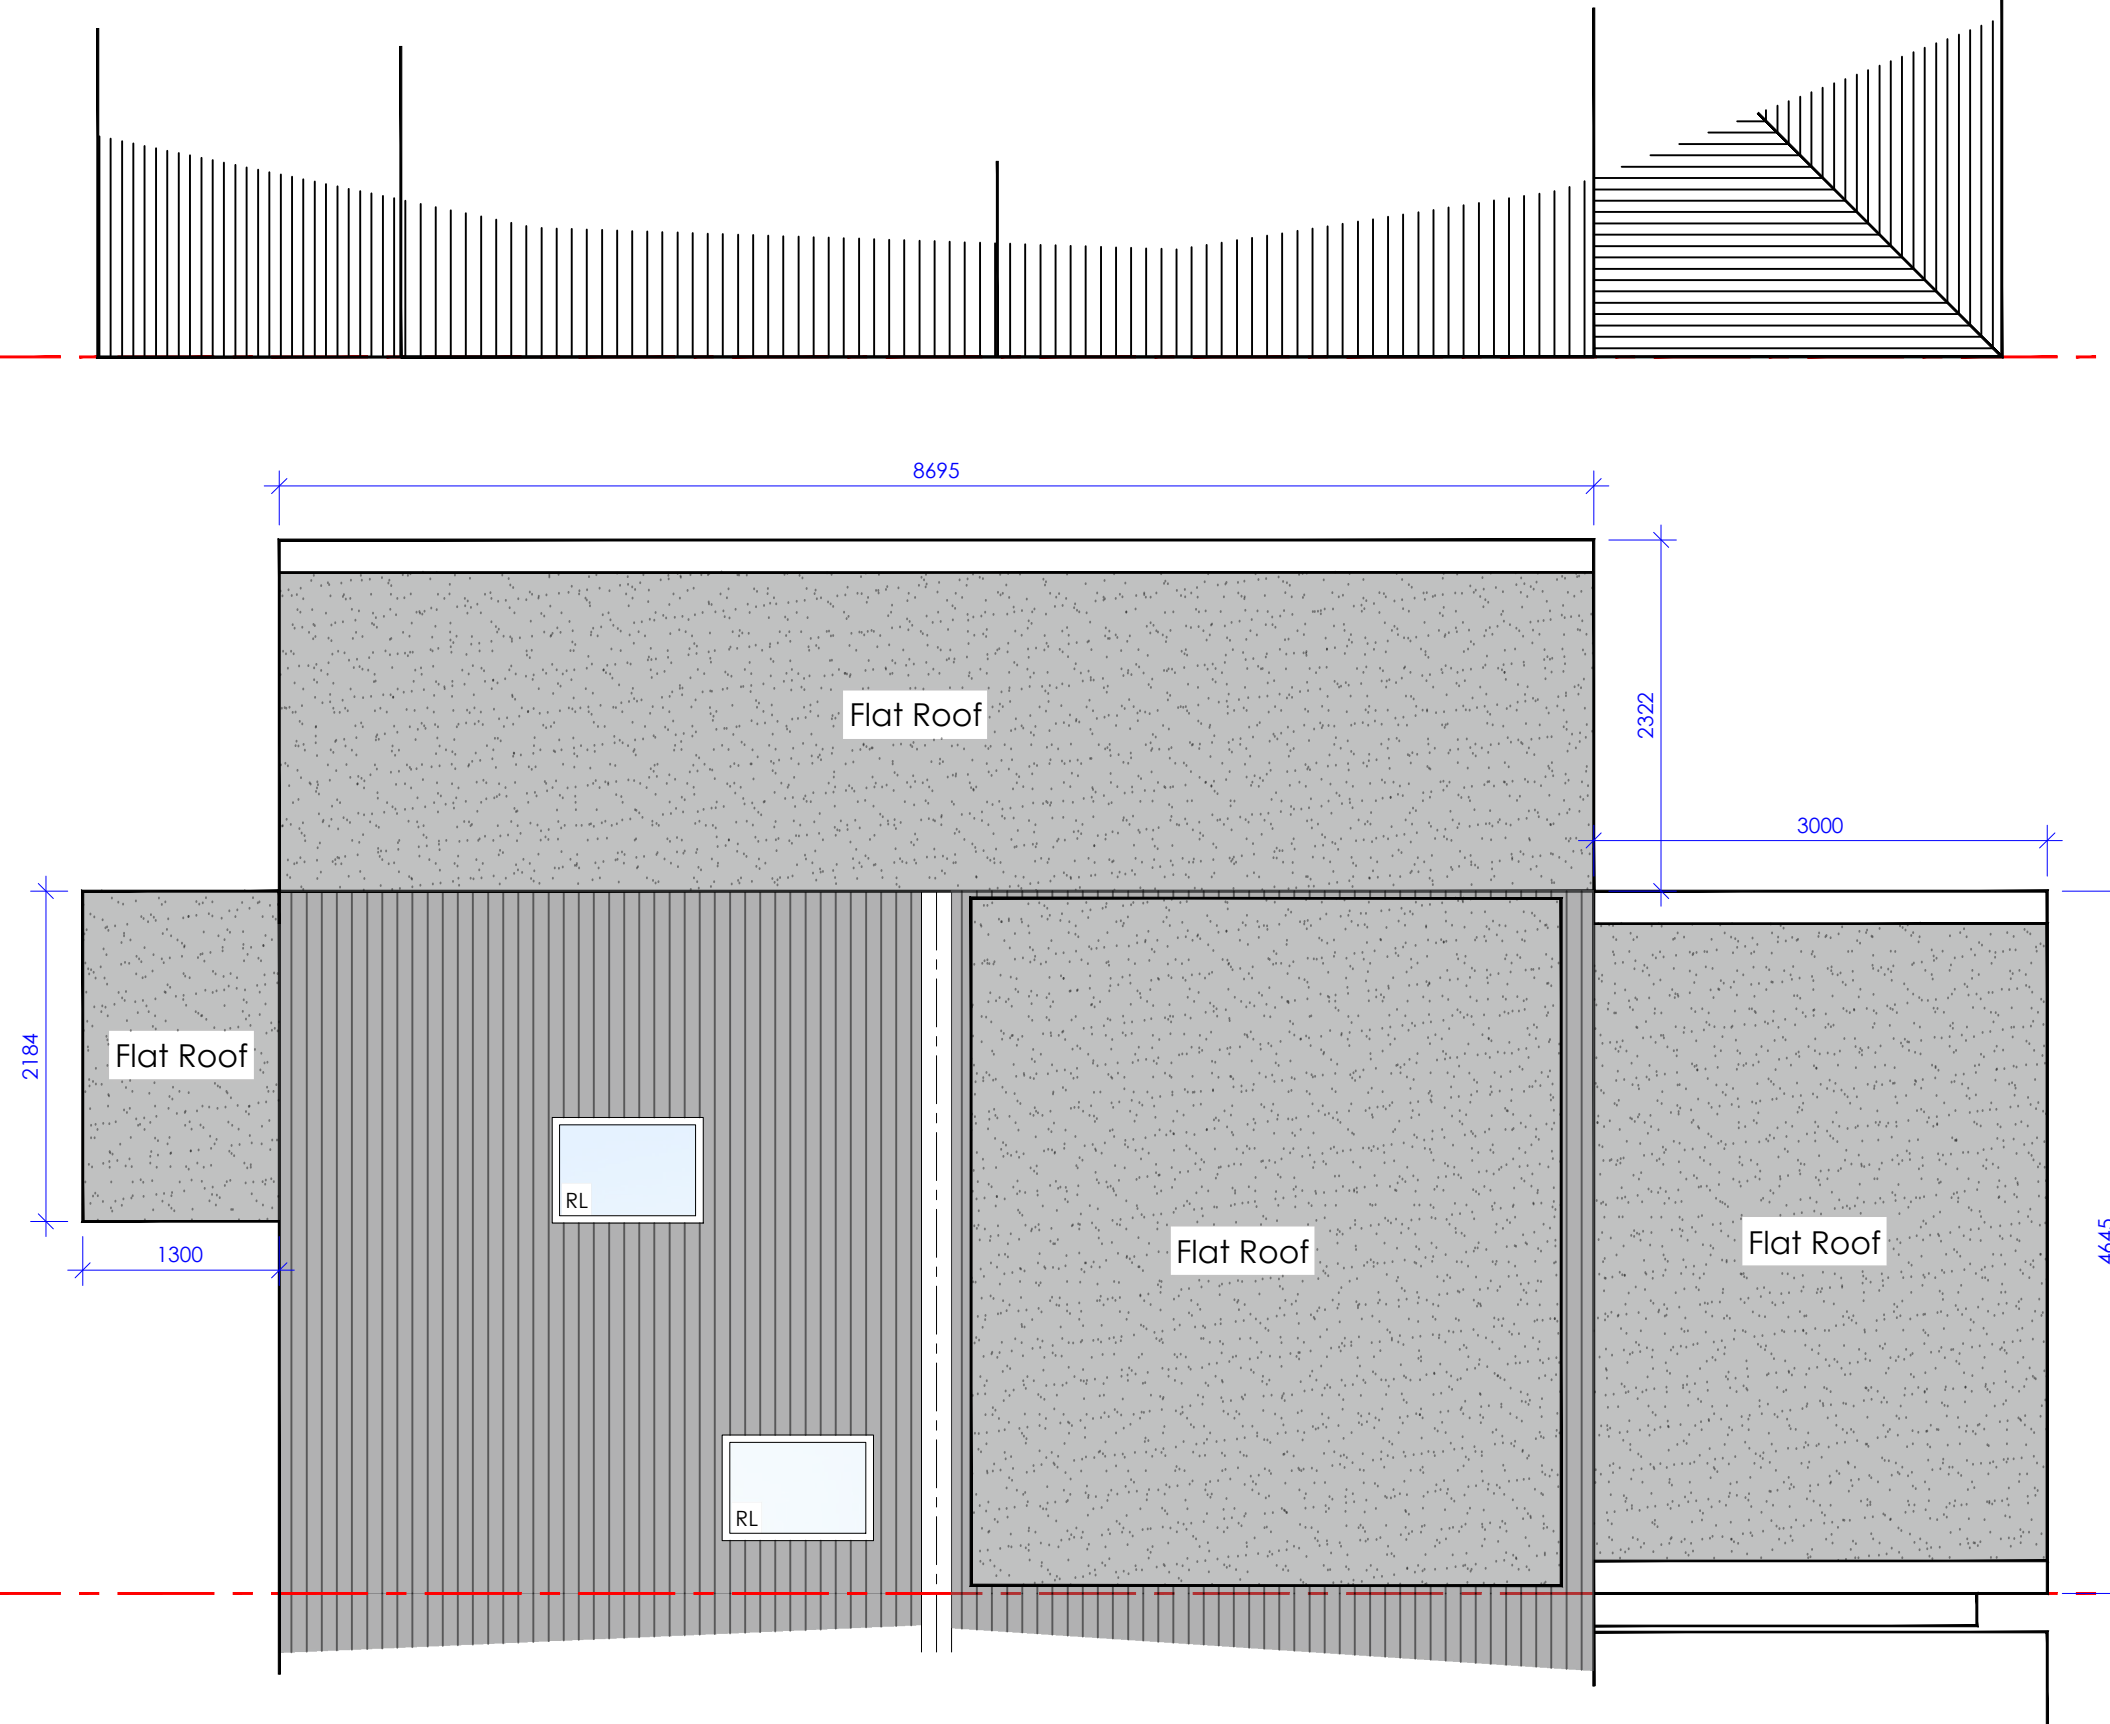

# PROPOSED ROOF PLAN

Dwg. No:	RA518/11PLD	Title:	Proposed Roof Plan	Drawn by:	SK
Scale:	1:50(A3)	Address:	37 Dorel Close Luton LU2 7JH	Date:	July 2023
Revision:		Client:	Mr. A. Kumar		
Project:	Extension & Refurbishment Project				