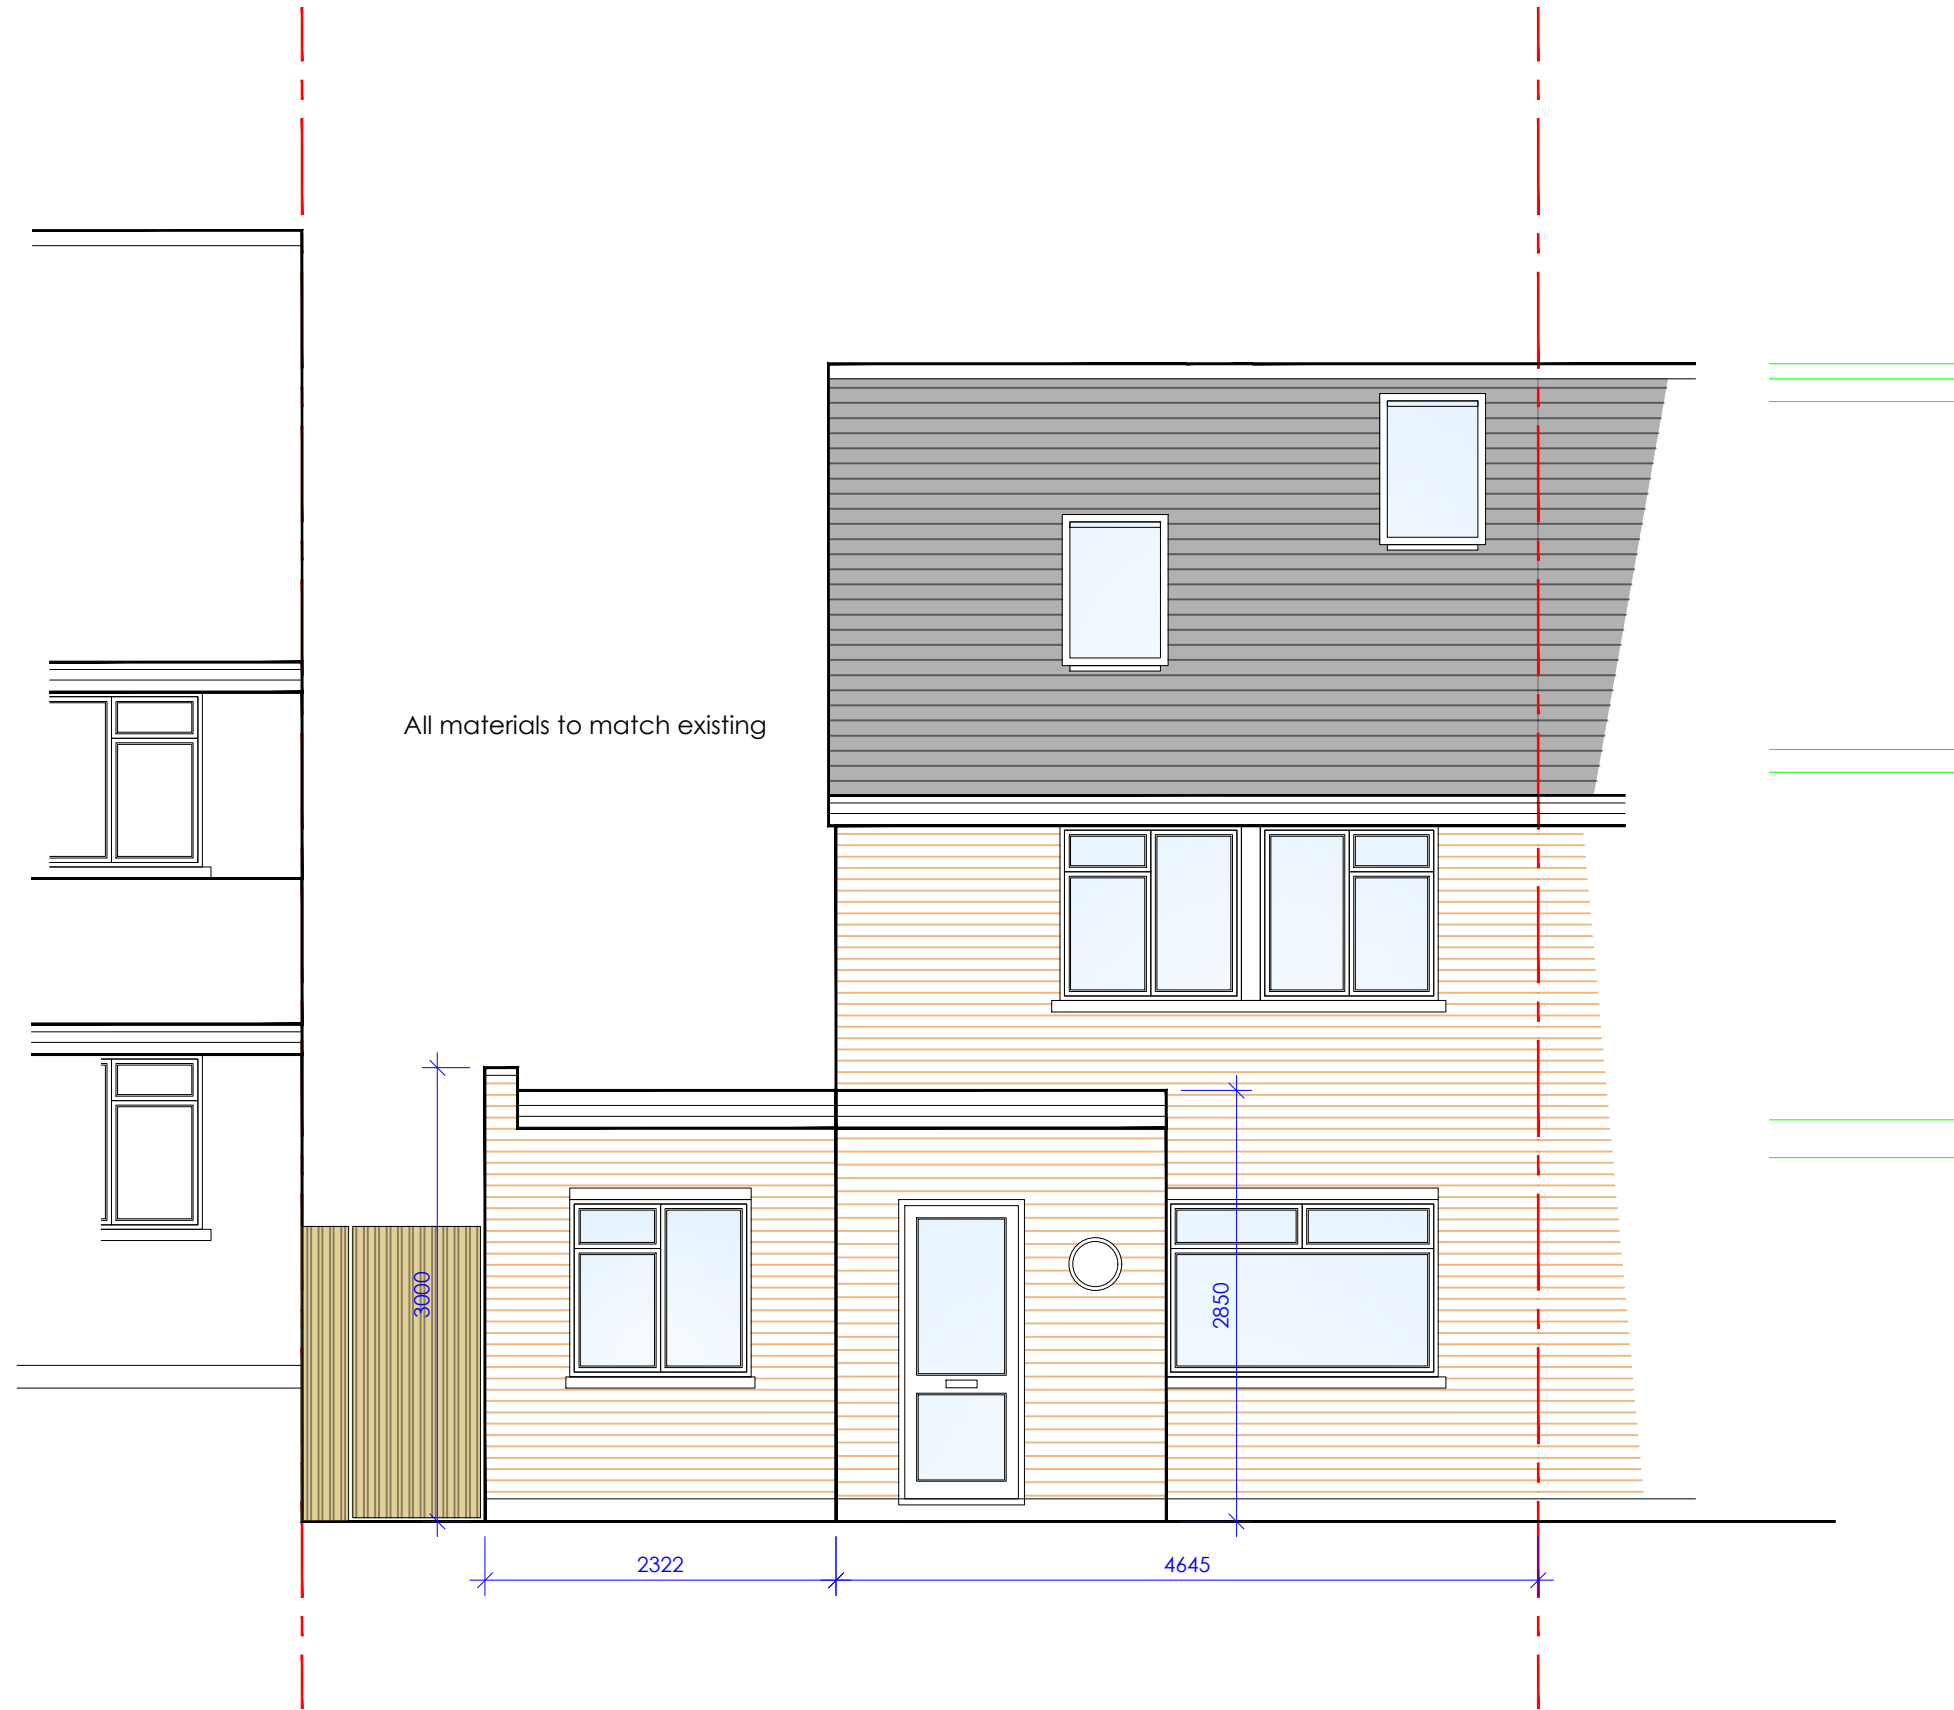

# PROPOSED FRONT ELEVATION

Dwg. No:	RA518/12PLD	Title:	Proposed Front Elevation	Drawn by:	SK
Scale:	1:50(A3)	Address:	37 Dorel Close Luton LU2 7JH	Date:	July 2023
Revision:		Client:	Mr. A. Kumar		
Project:	Extension & Refurbishment Project				