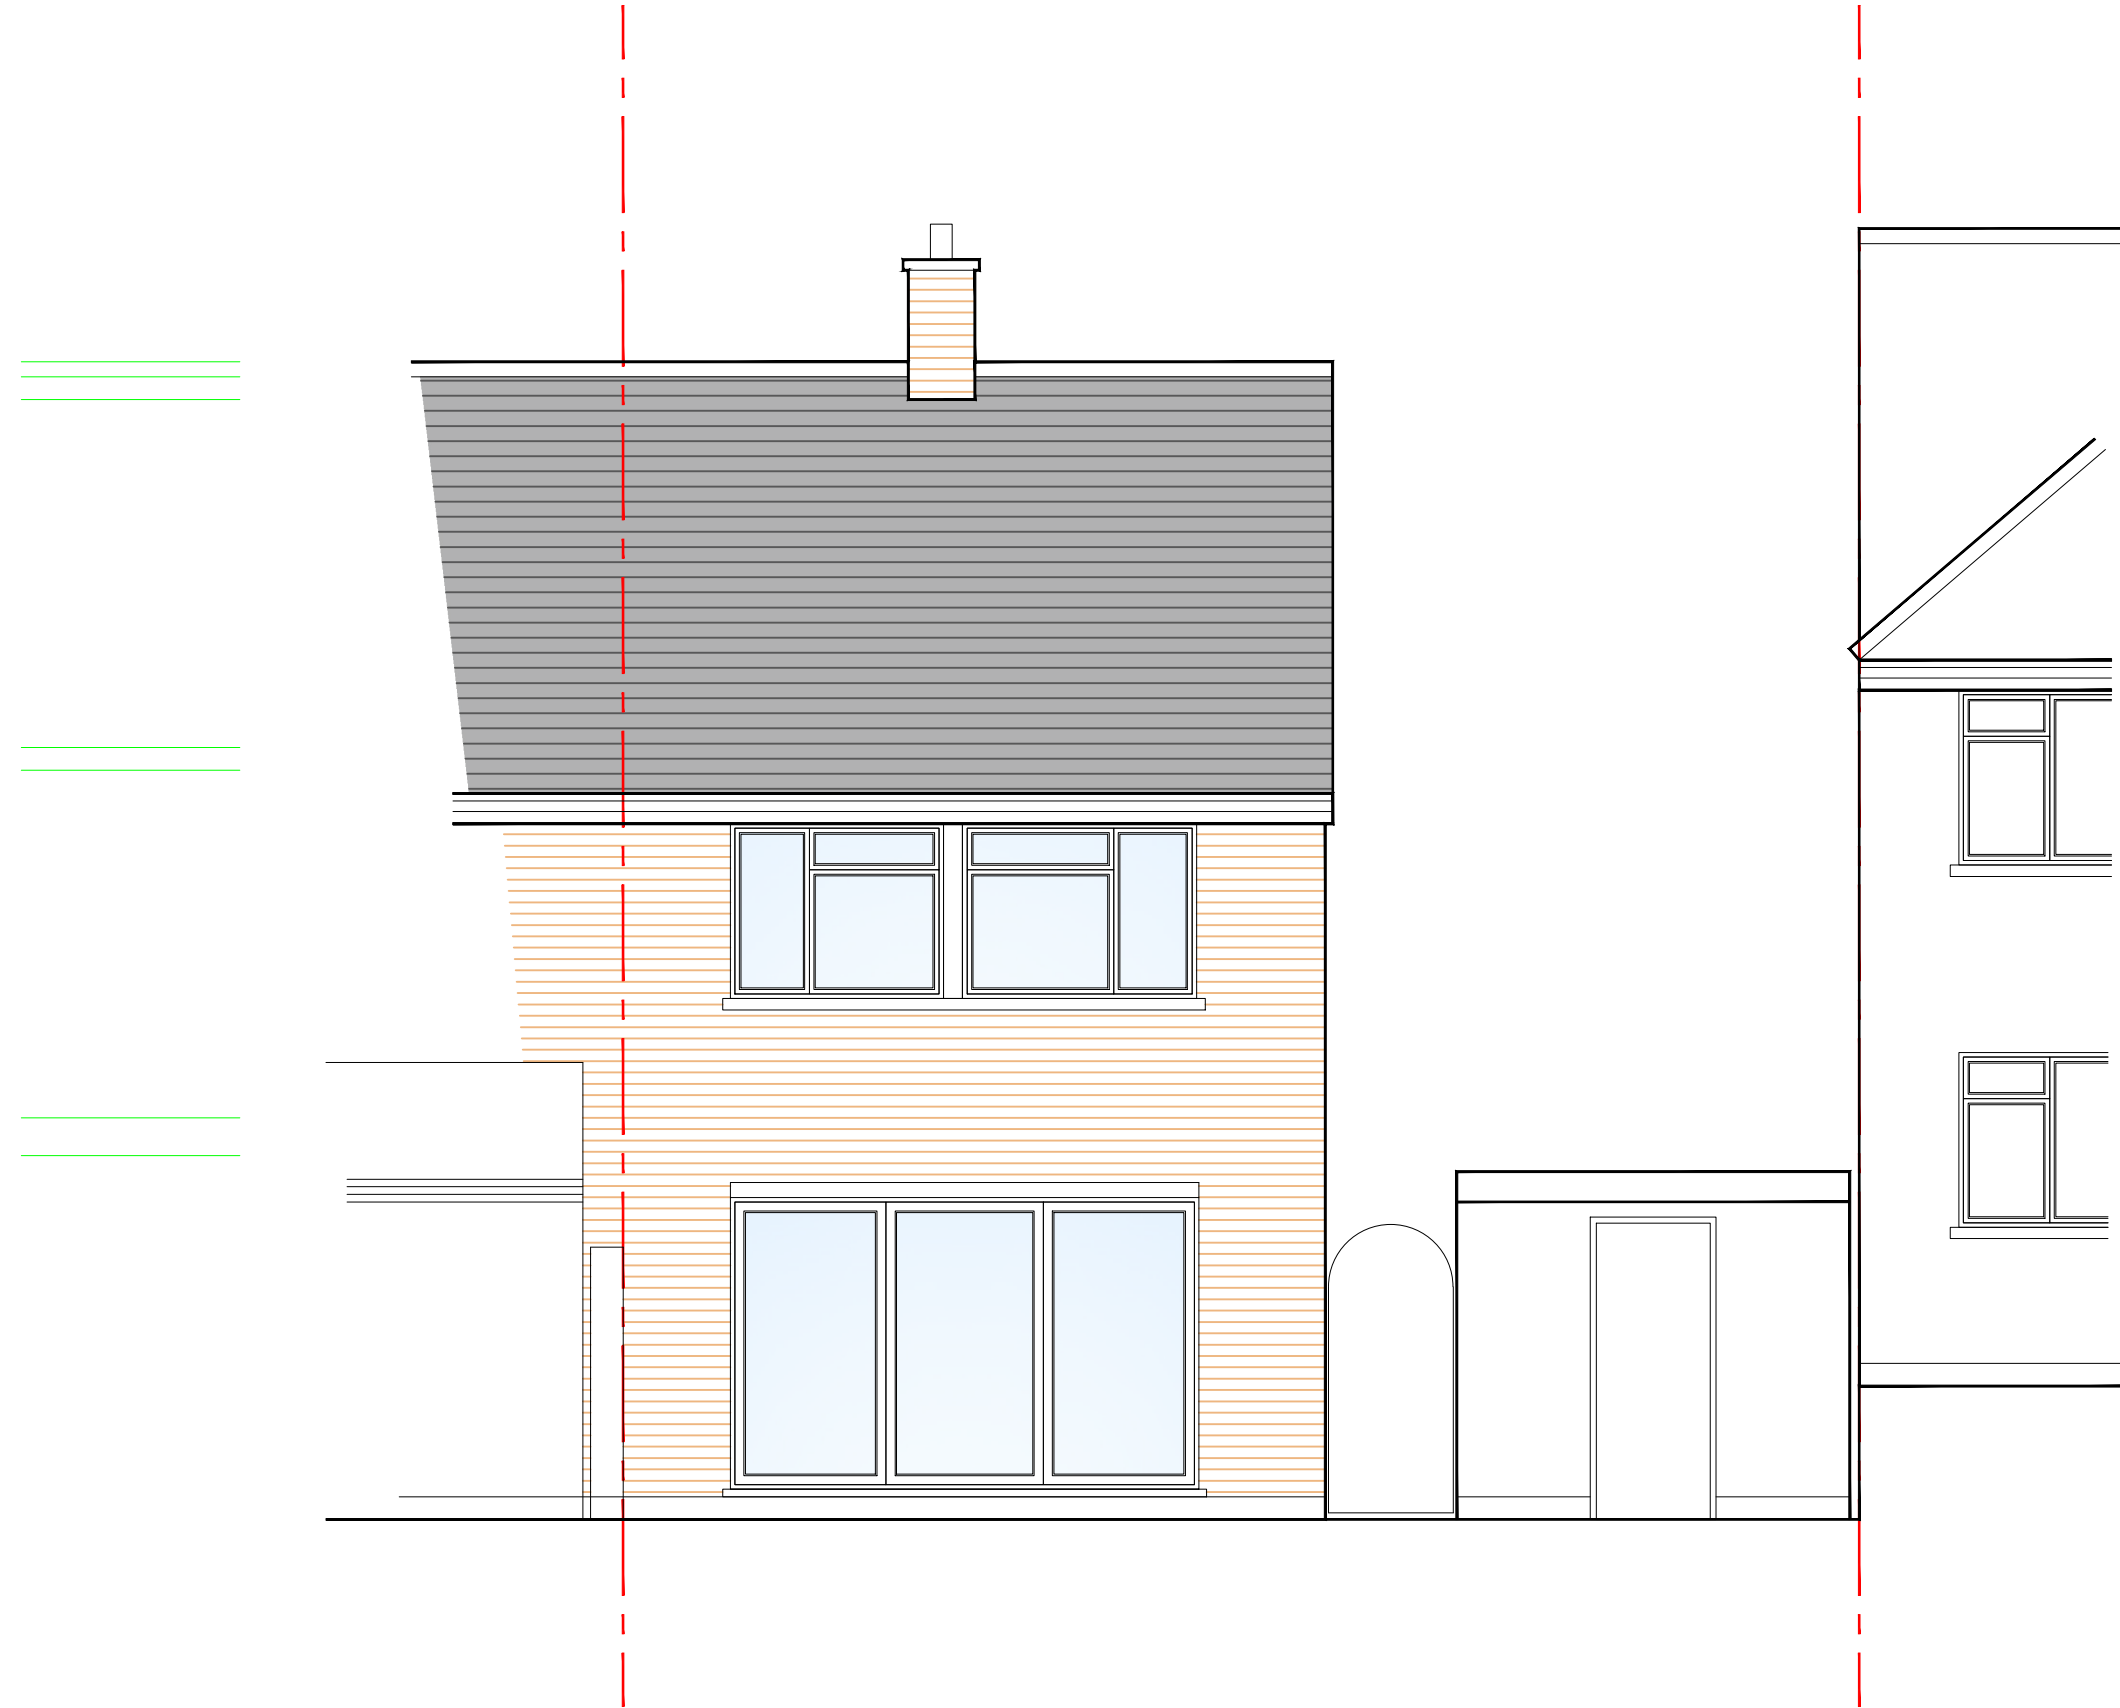

EXISTING REAR ELEVATION

| | | | | | |
|-----------|-----------------------------------|----------|------------------------------------|-----------|-----------|
| Dwg. No: | RA518/05 | Title: | Existing Rear Elevation | Drawn by: | SK |
| Scale: | 1:50(A3) | Address: | 37 Dorel Close Luton LU2 7JH | Date: | July 2023 |
| Revision: | | Client: | Mr. A. Kumar | | |
| Project: | Extension & Refurbishment Project | | | | |