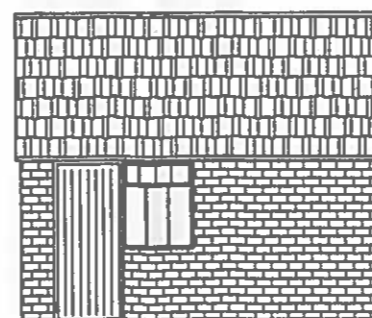

Side Elevation

Rear Elevation

RECEIVED  
11 DEC 2023

Floor Plan

Front Elevation

Side Elevation

Mr & Mrs Curtis 53 Coldyhill Lane Newby Scarborough North Yorkshire YO12 6SF	Pro Stable Elevations Scale 1:100 Date: 07:12:23 Drawing no: Seven Do Not Scale From Drawing
---	--