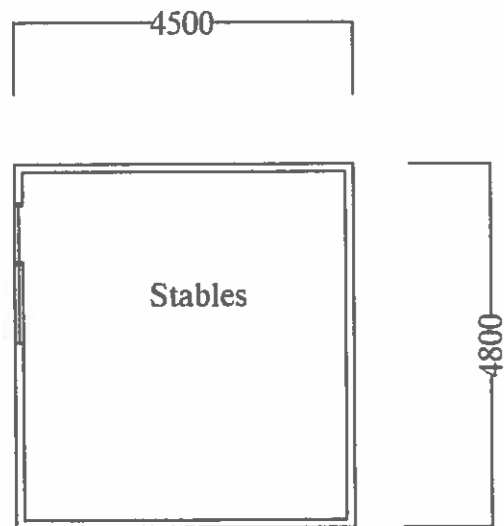

Side Elevation

Rear Elevation

RECEIVED  
11 DEC 2023

Floor Plan

Front Elevation

Side Elevation

Mr & Mrs Curtis 53 Coldyhill Lane Newby Scarborough North Yorkshire YO12 6SF	Pro Stable Elevations Scale 1:100 Date: 07:12:23 Drawing no: Seven Do Not Scale From Drawing
---	--