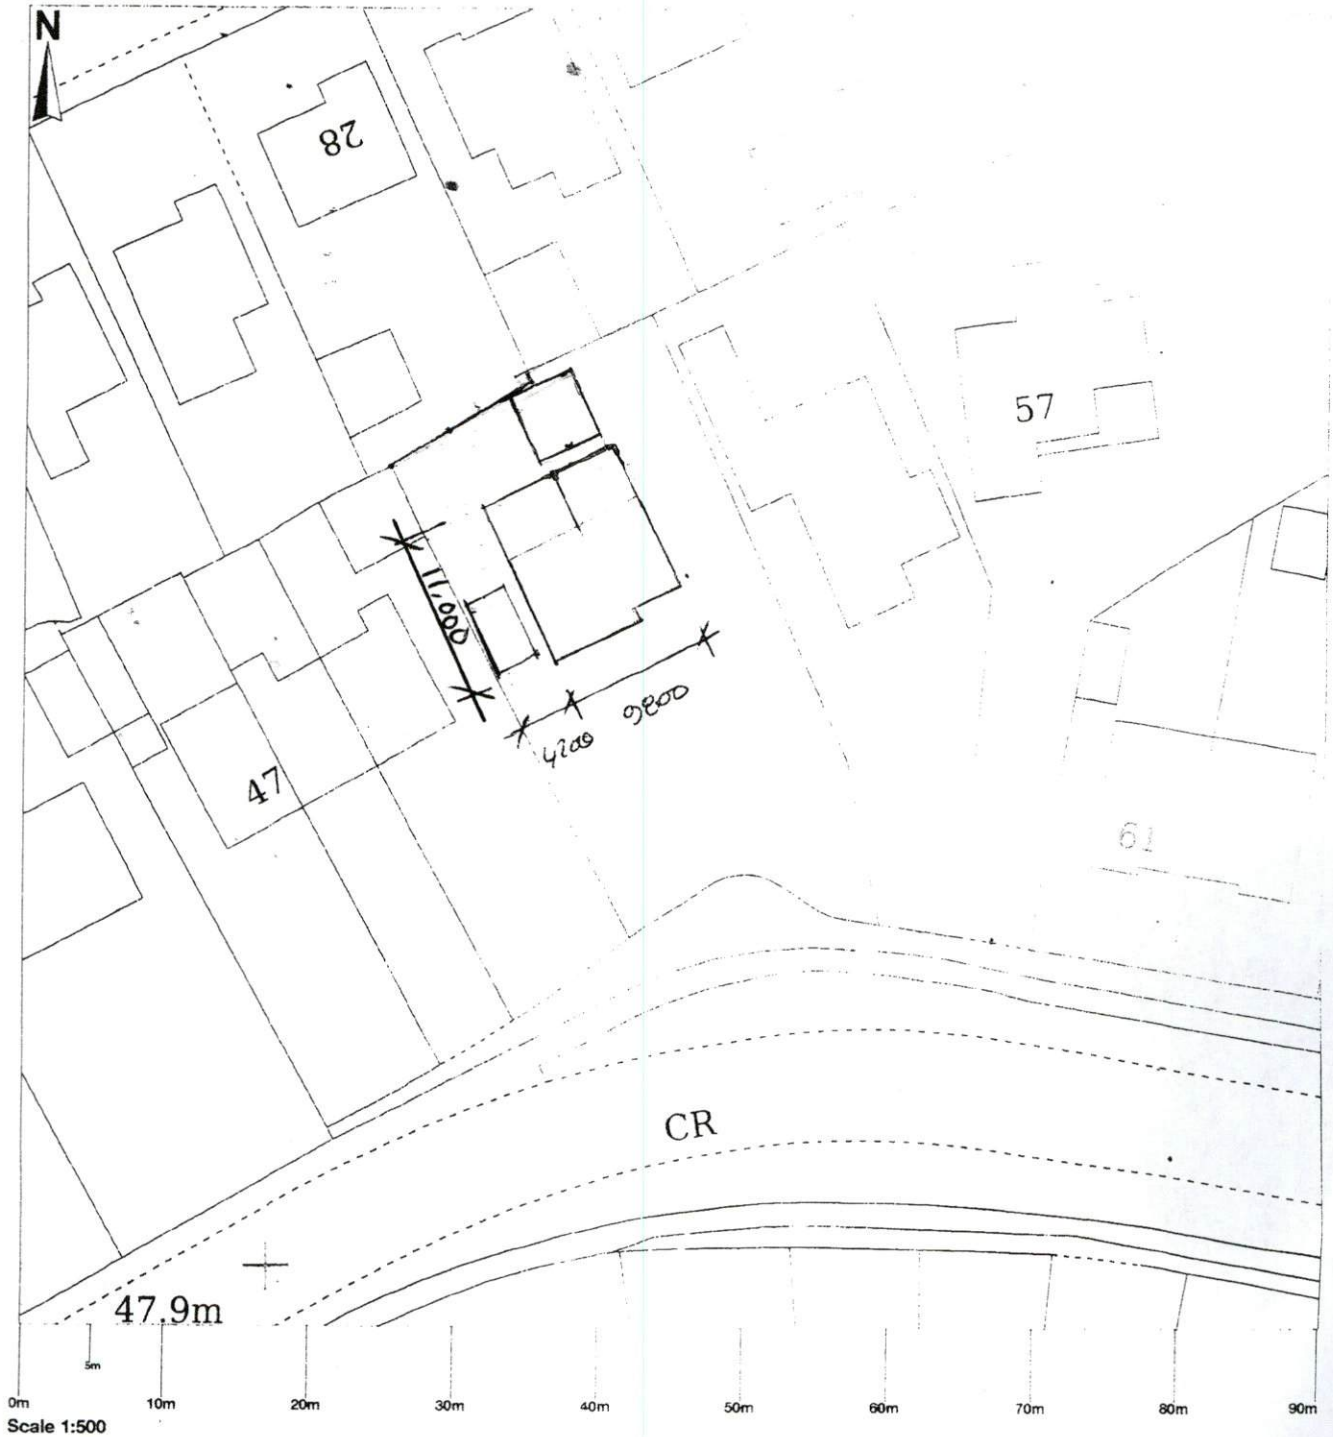

53 Coldyhill Lane, Scarborough, YO12 6SF

© Crown copyright and database rights 2023 OS 100054135. Map area bounded by: 501785,490010 501875,490100. Produced on 06 March 2023 from the OS National Geographic Database. Supplied by UKPlanningMaps.com. Unique plan reference: b90c/uk/917334 1238265

Proposed Block Plan