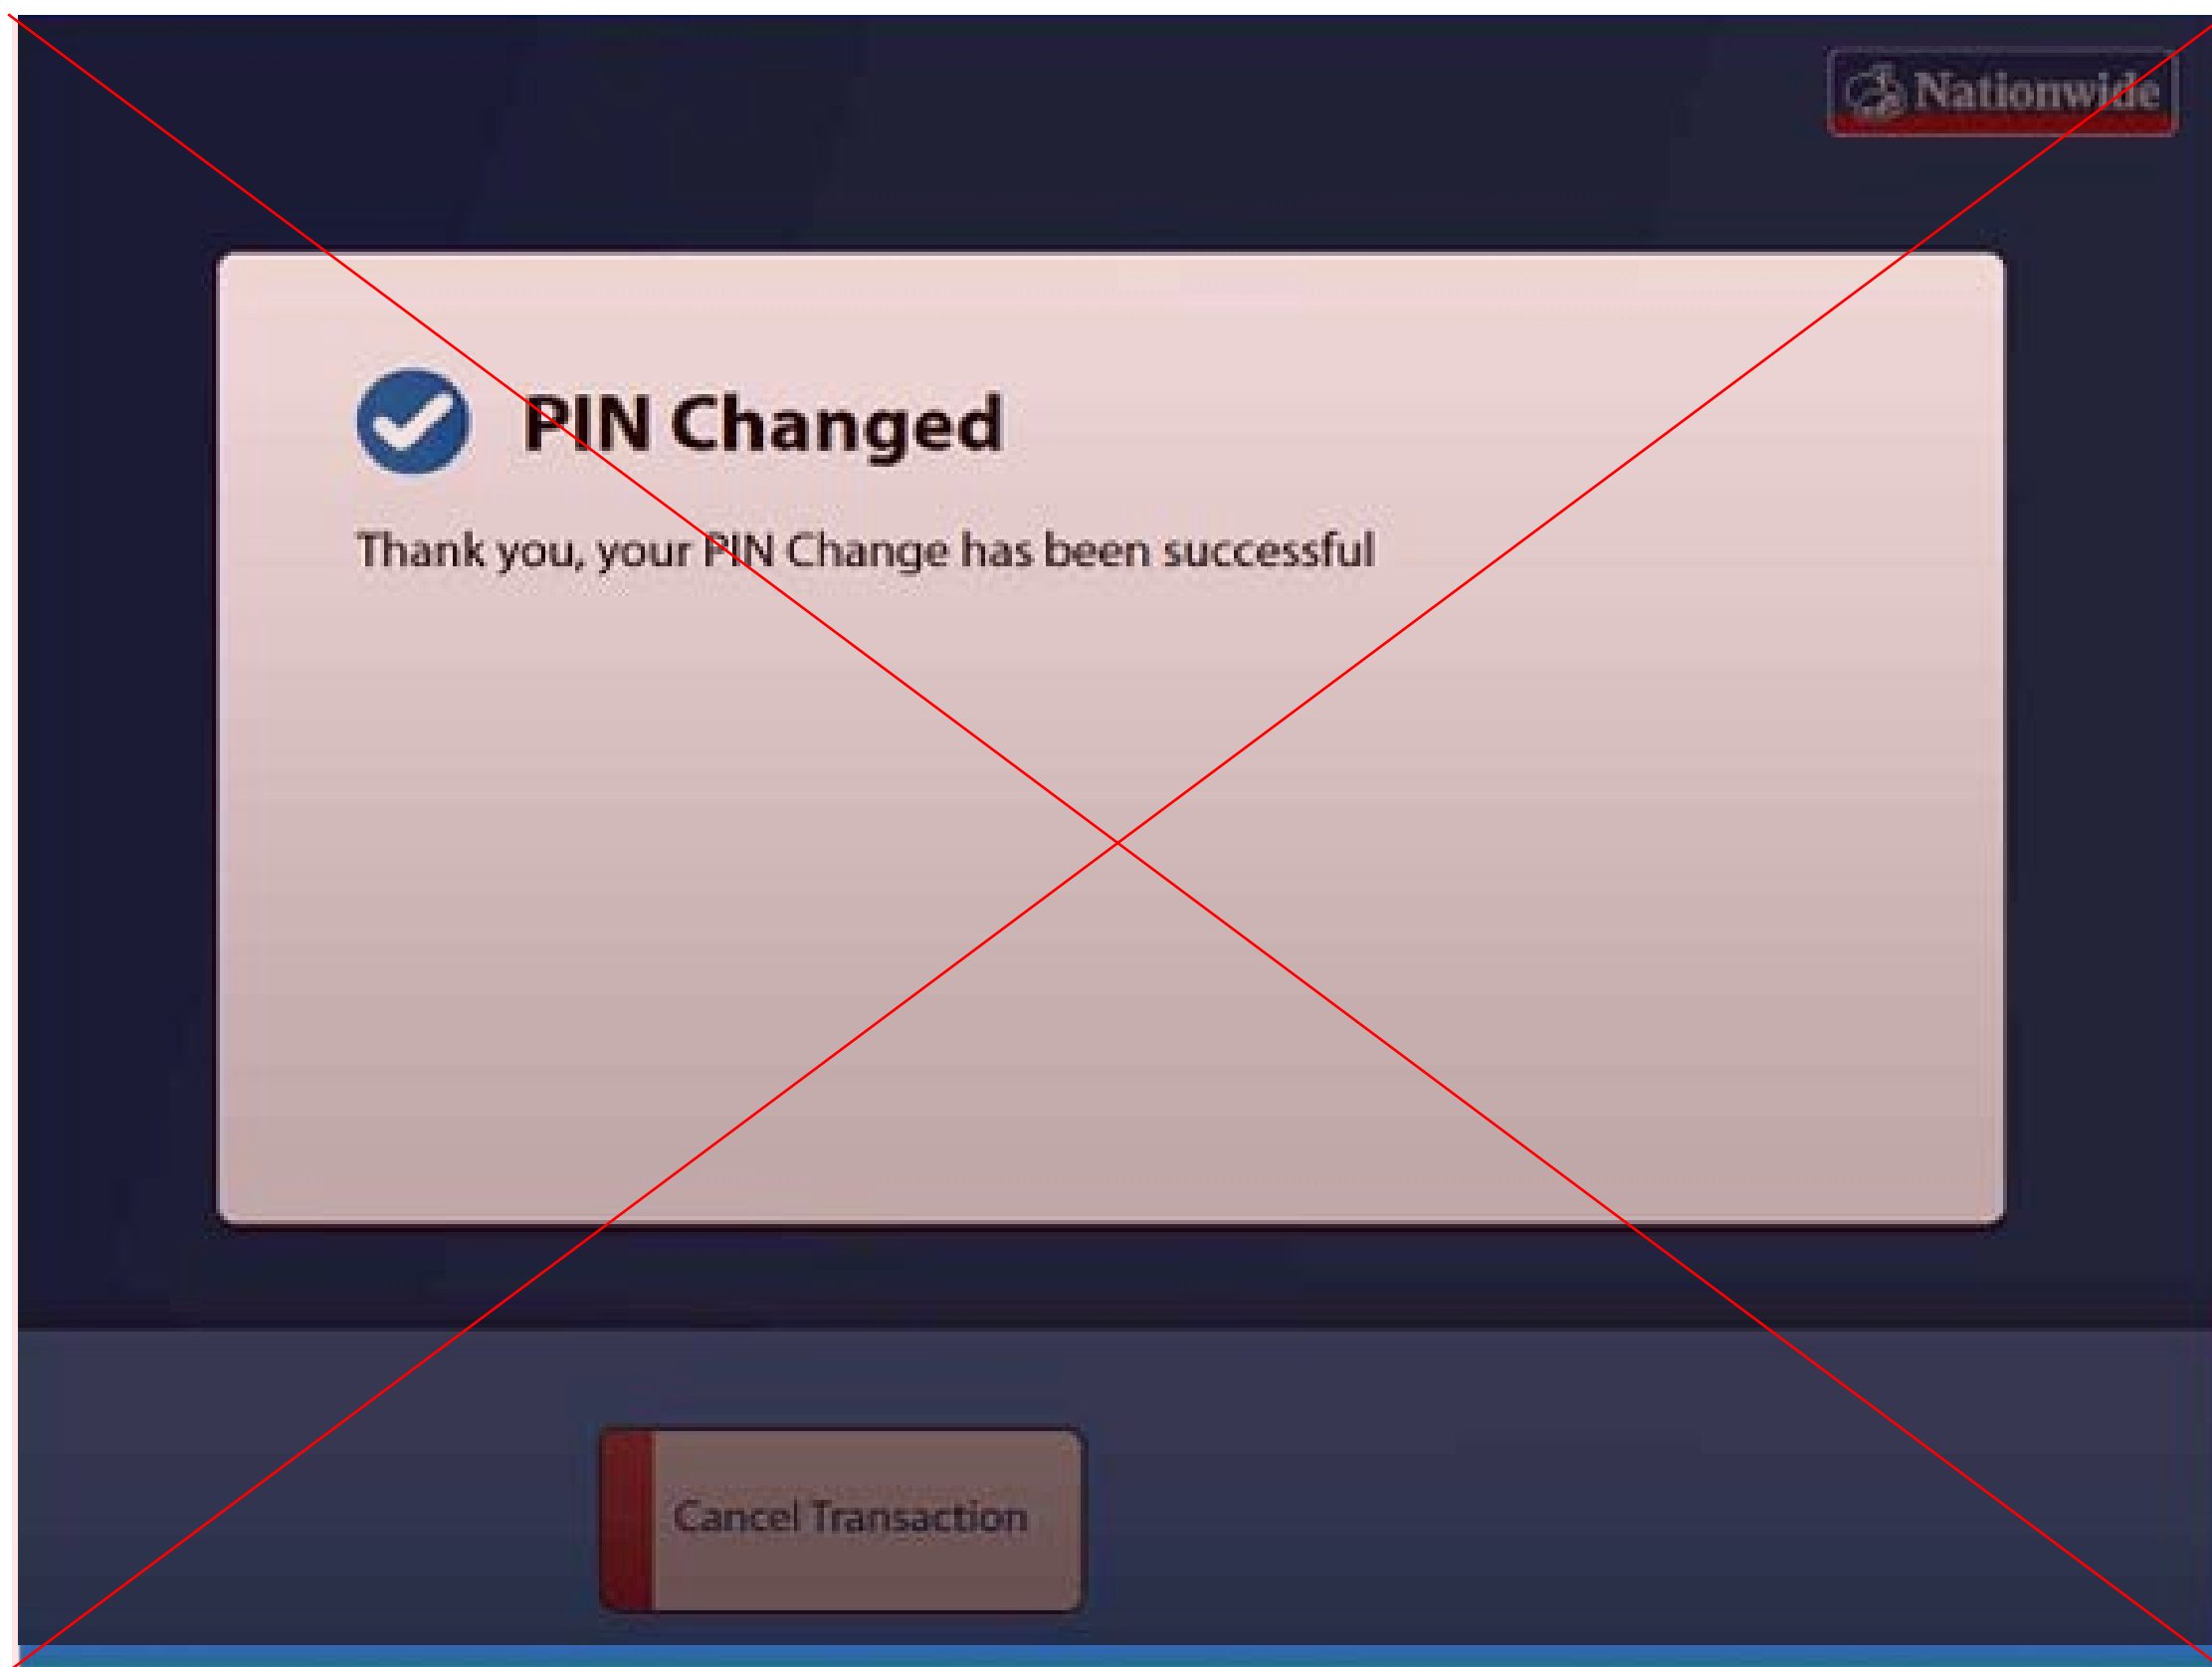

Fonts used:

PP Editorial New

Founders Grotesk Regular

External ATM - Select the amount

Fonts used:
PP Editorial New
Founders Grotesk Regular

External ATM - Using Icons

Fonts used:
PP Editorial New
Founders Grotesk Regular