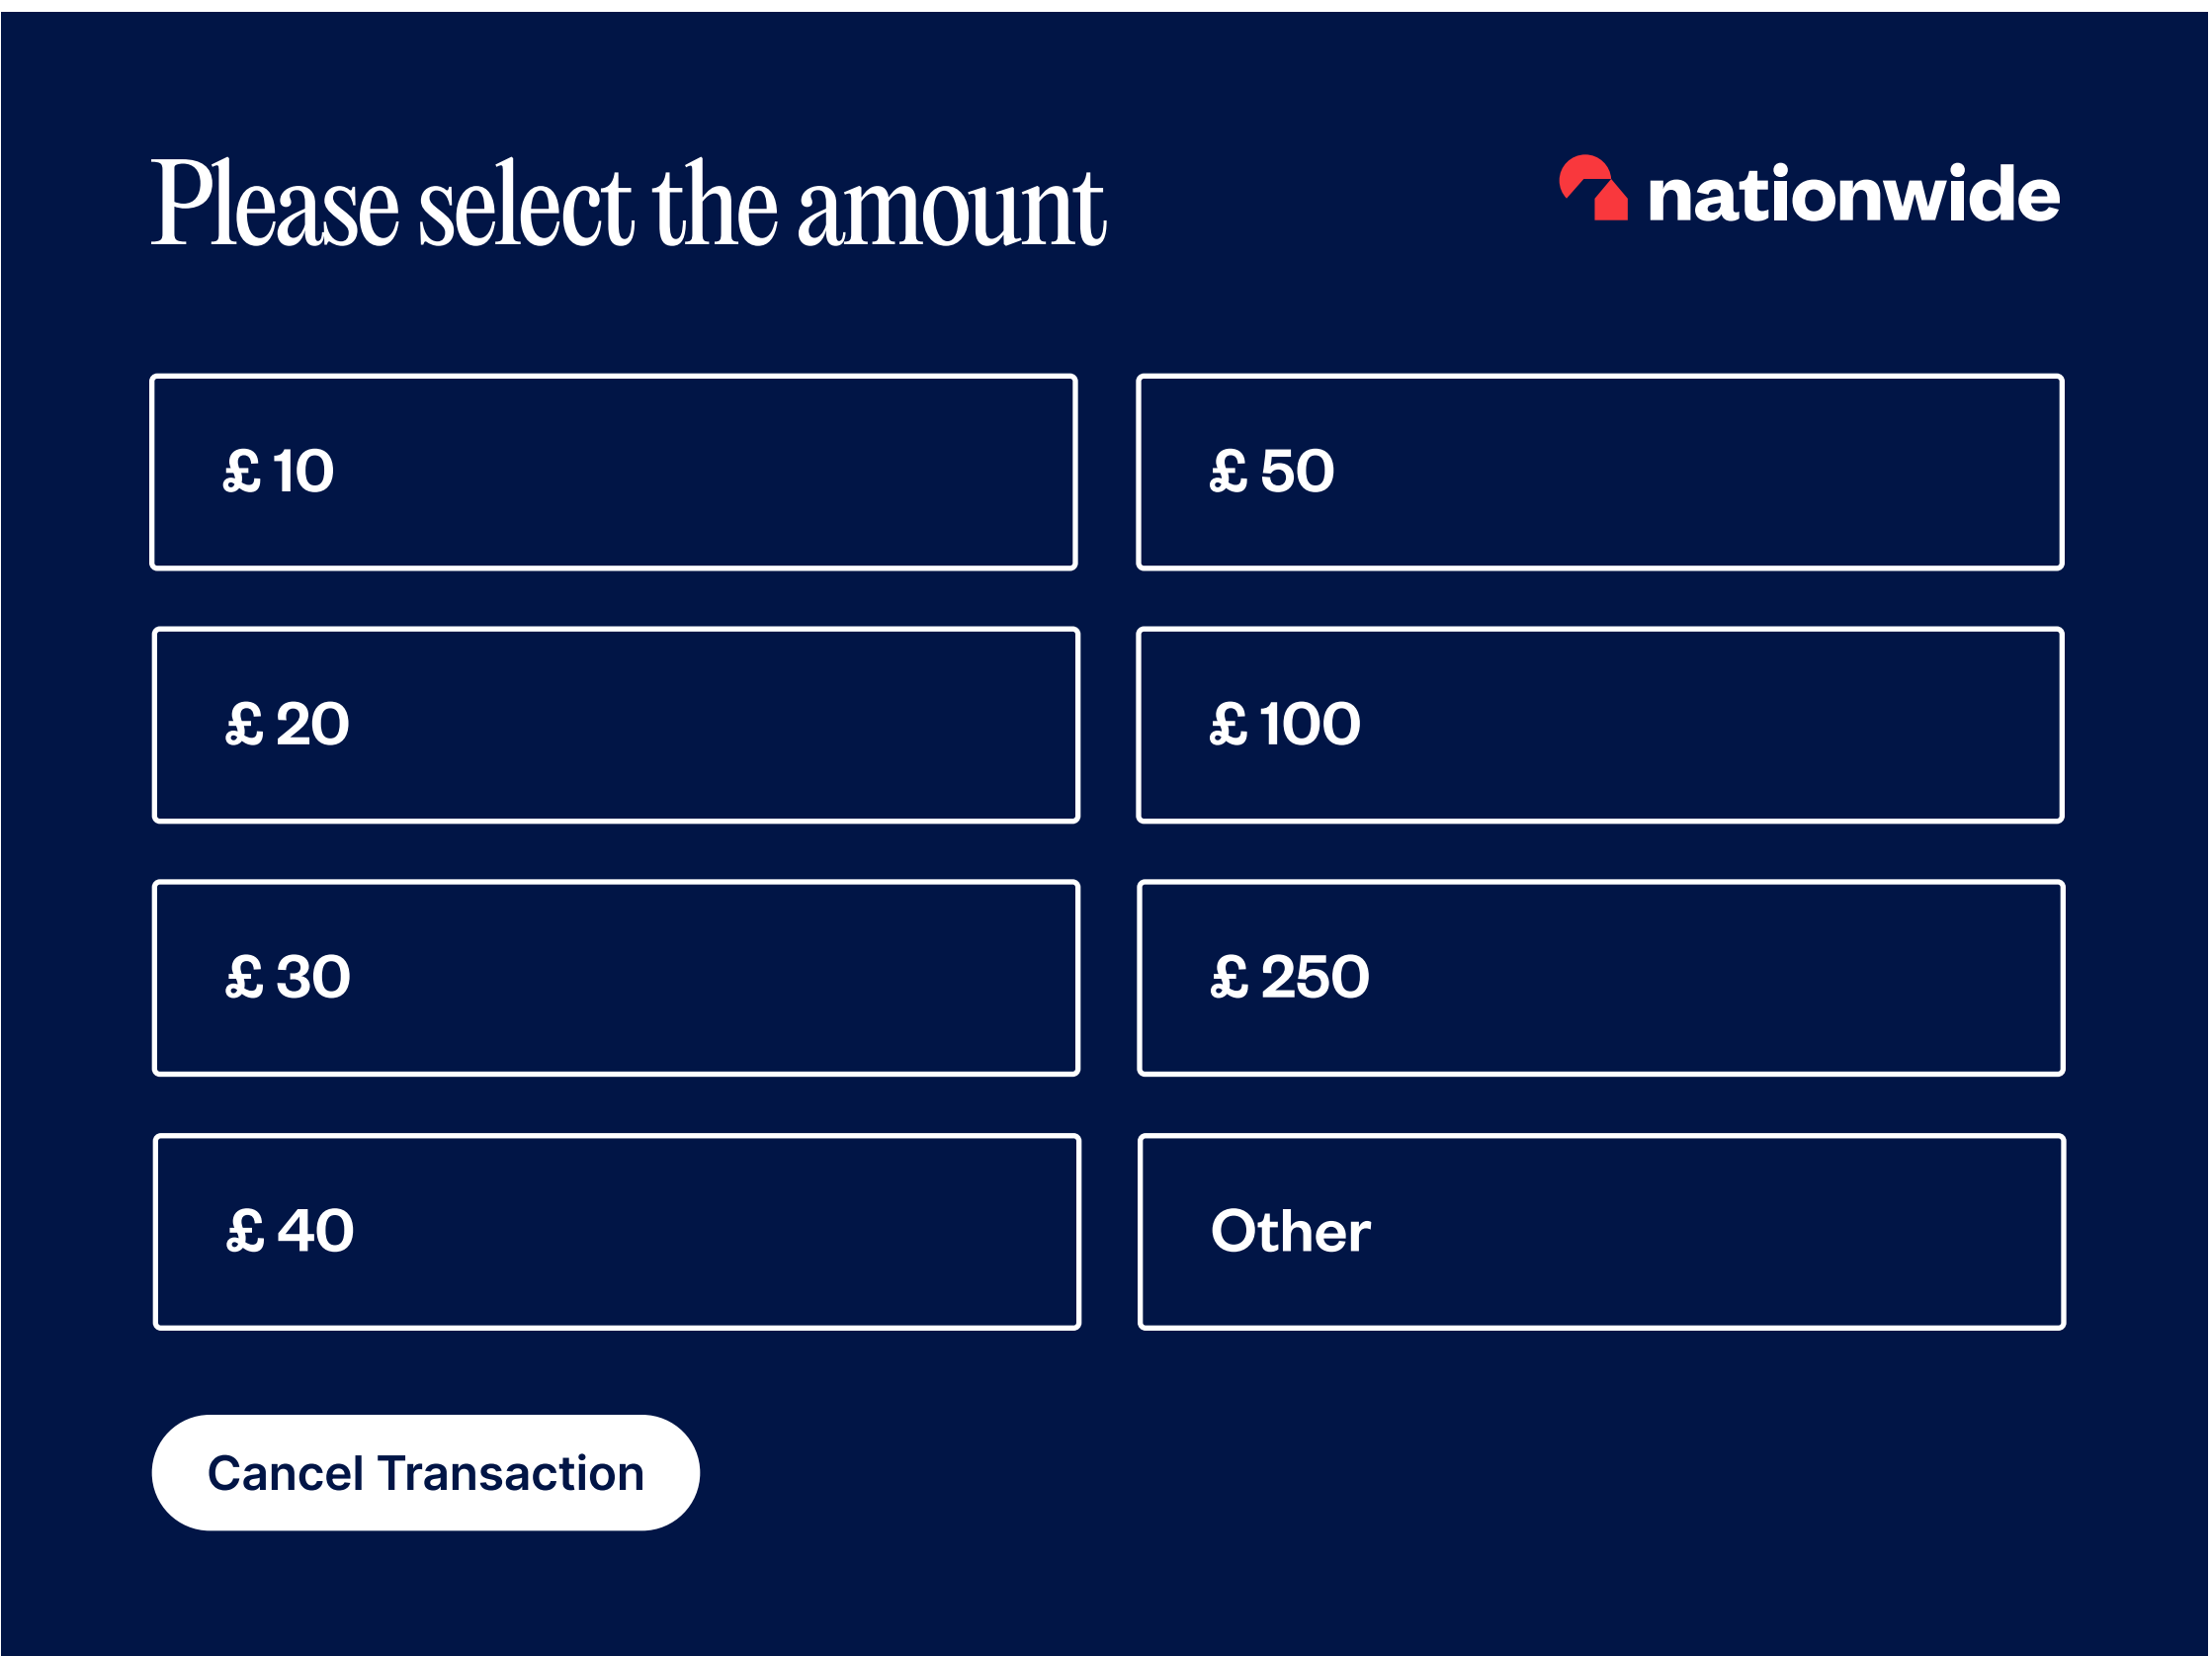

External ATM - Select the amount

Fonts used:
PP Editorial New
Founders Grotesk Regular