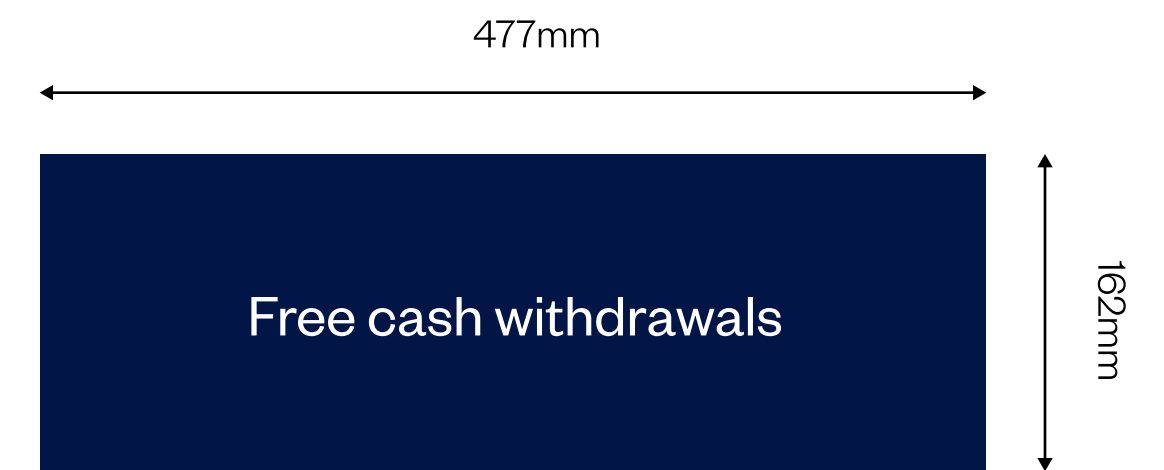

Insert Board
Font: Founders Grotesk
Size: 80 pt
Centrally Aligned