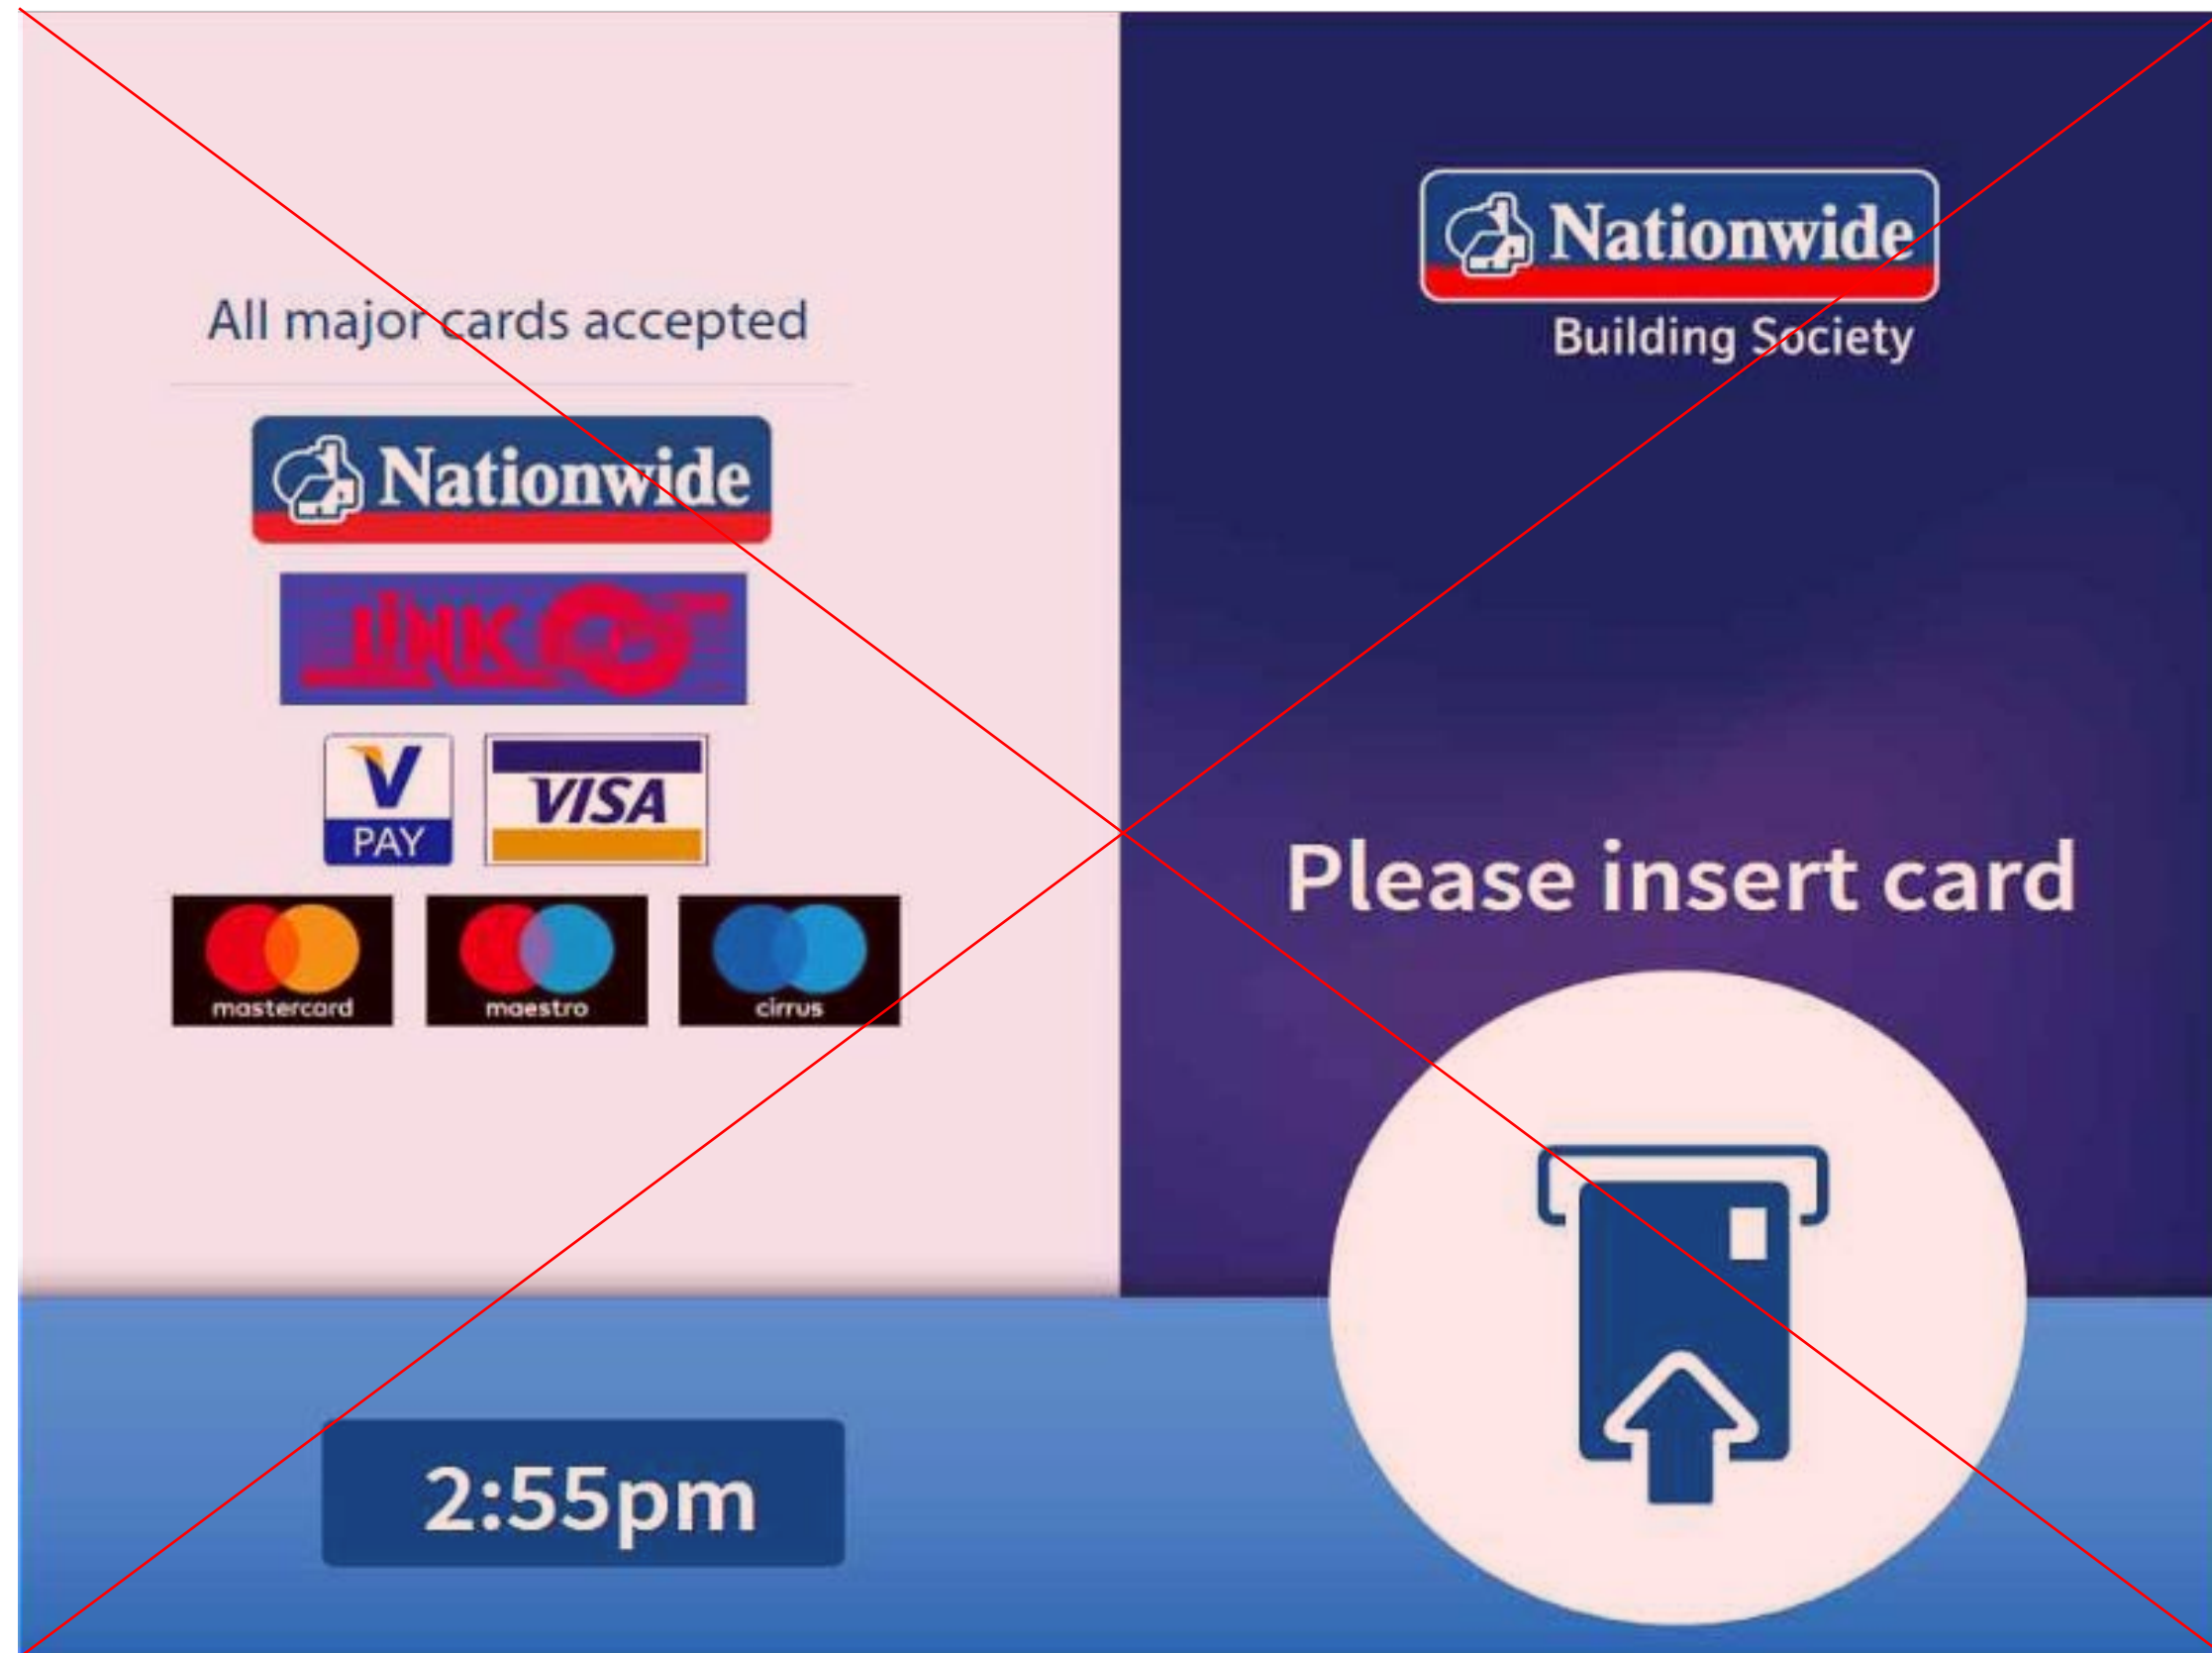

Don't forget to take your cash

2. Cash Dispense Decal
Font: Founders Grotesk Regular
Centre-aligned

Please take your receipt

3. Receipt Decal
Font: Founders Grotesk Regular
Centre-aligned

4. Information Decal
Fonts: PP Editorial New Regular, Founders Grotesk (Medium, Regular, Bold)

5. Insert Card Decal
Font: PP Editorial New Regular
Centre-aligned

External ATM - Screens Routes

External ATM - Welcome Screen

Before

After

Fonts used:
PP Editorial New
Founders Grotesk Regular

External ATM - Enter PIN