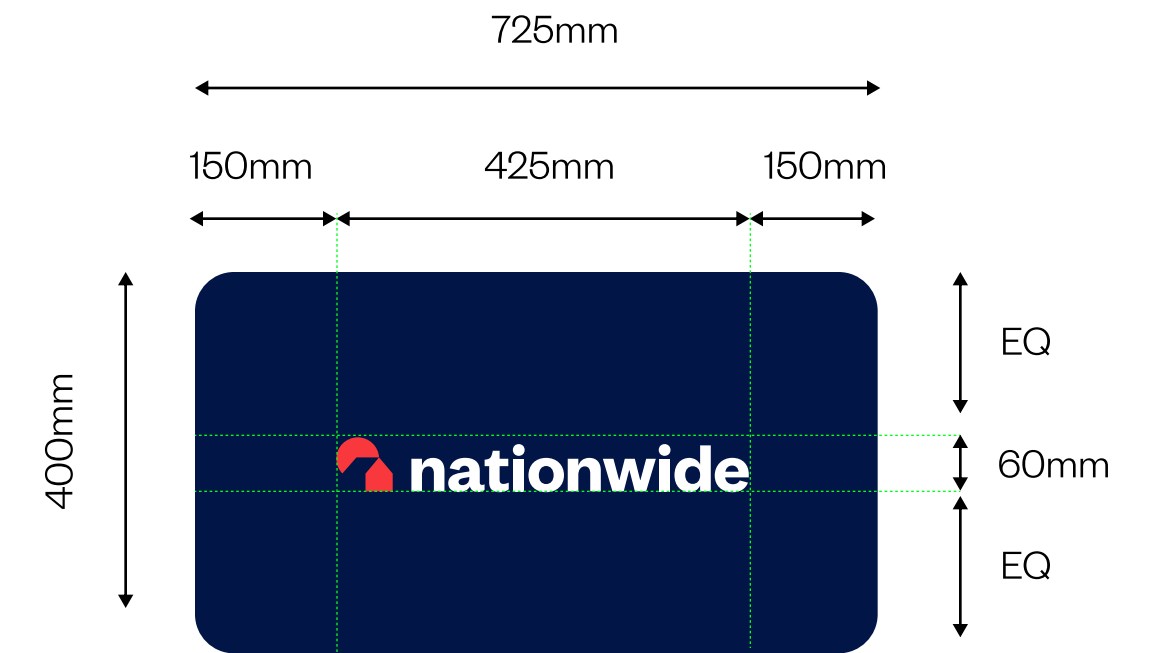

ATM Tablet
May be used, by exception, wall or glazing mounted 100mm above an existing external ATM aperture, where a full surround is not achievable due to lack of suitable space, e.g. Heritage shopfront.