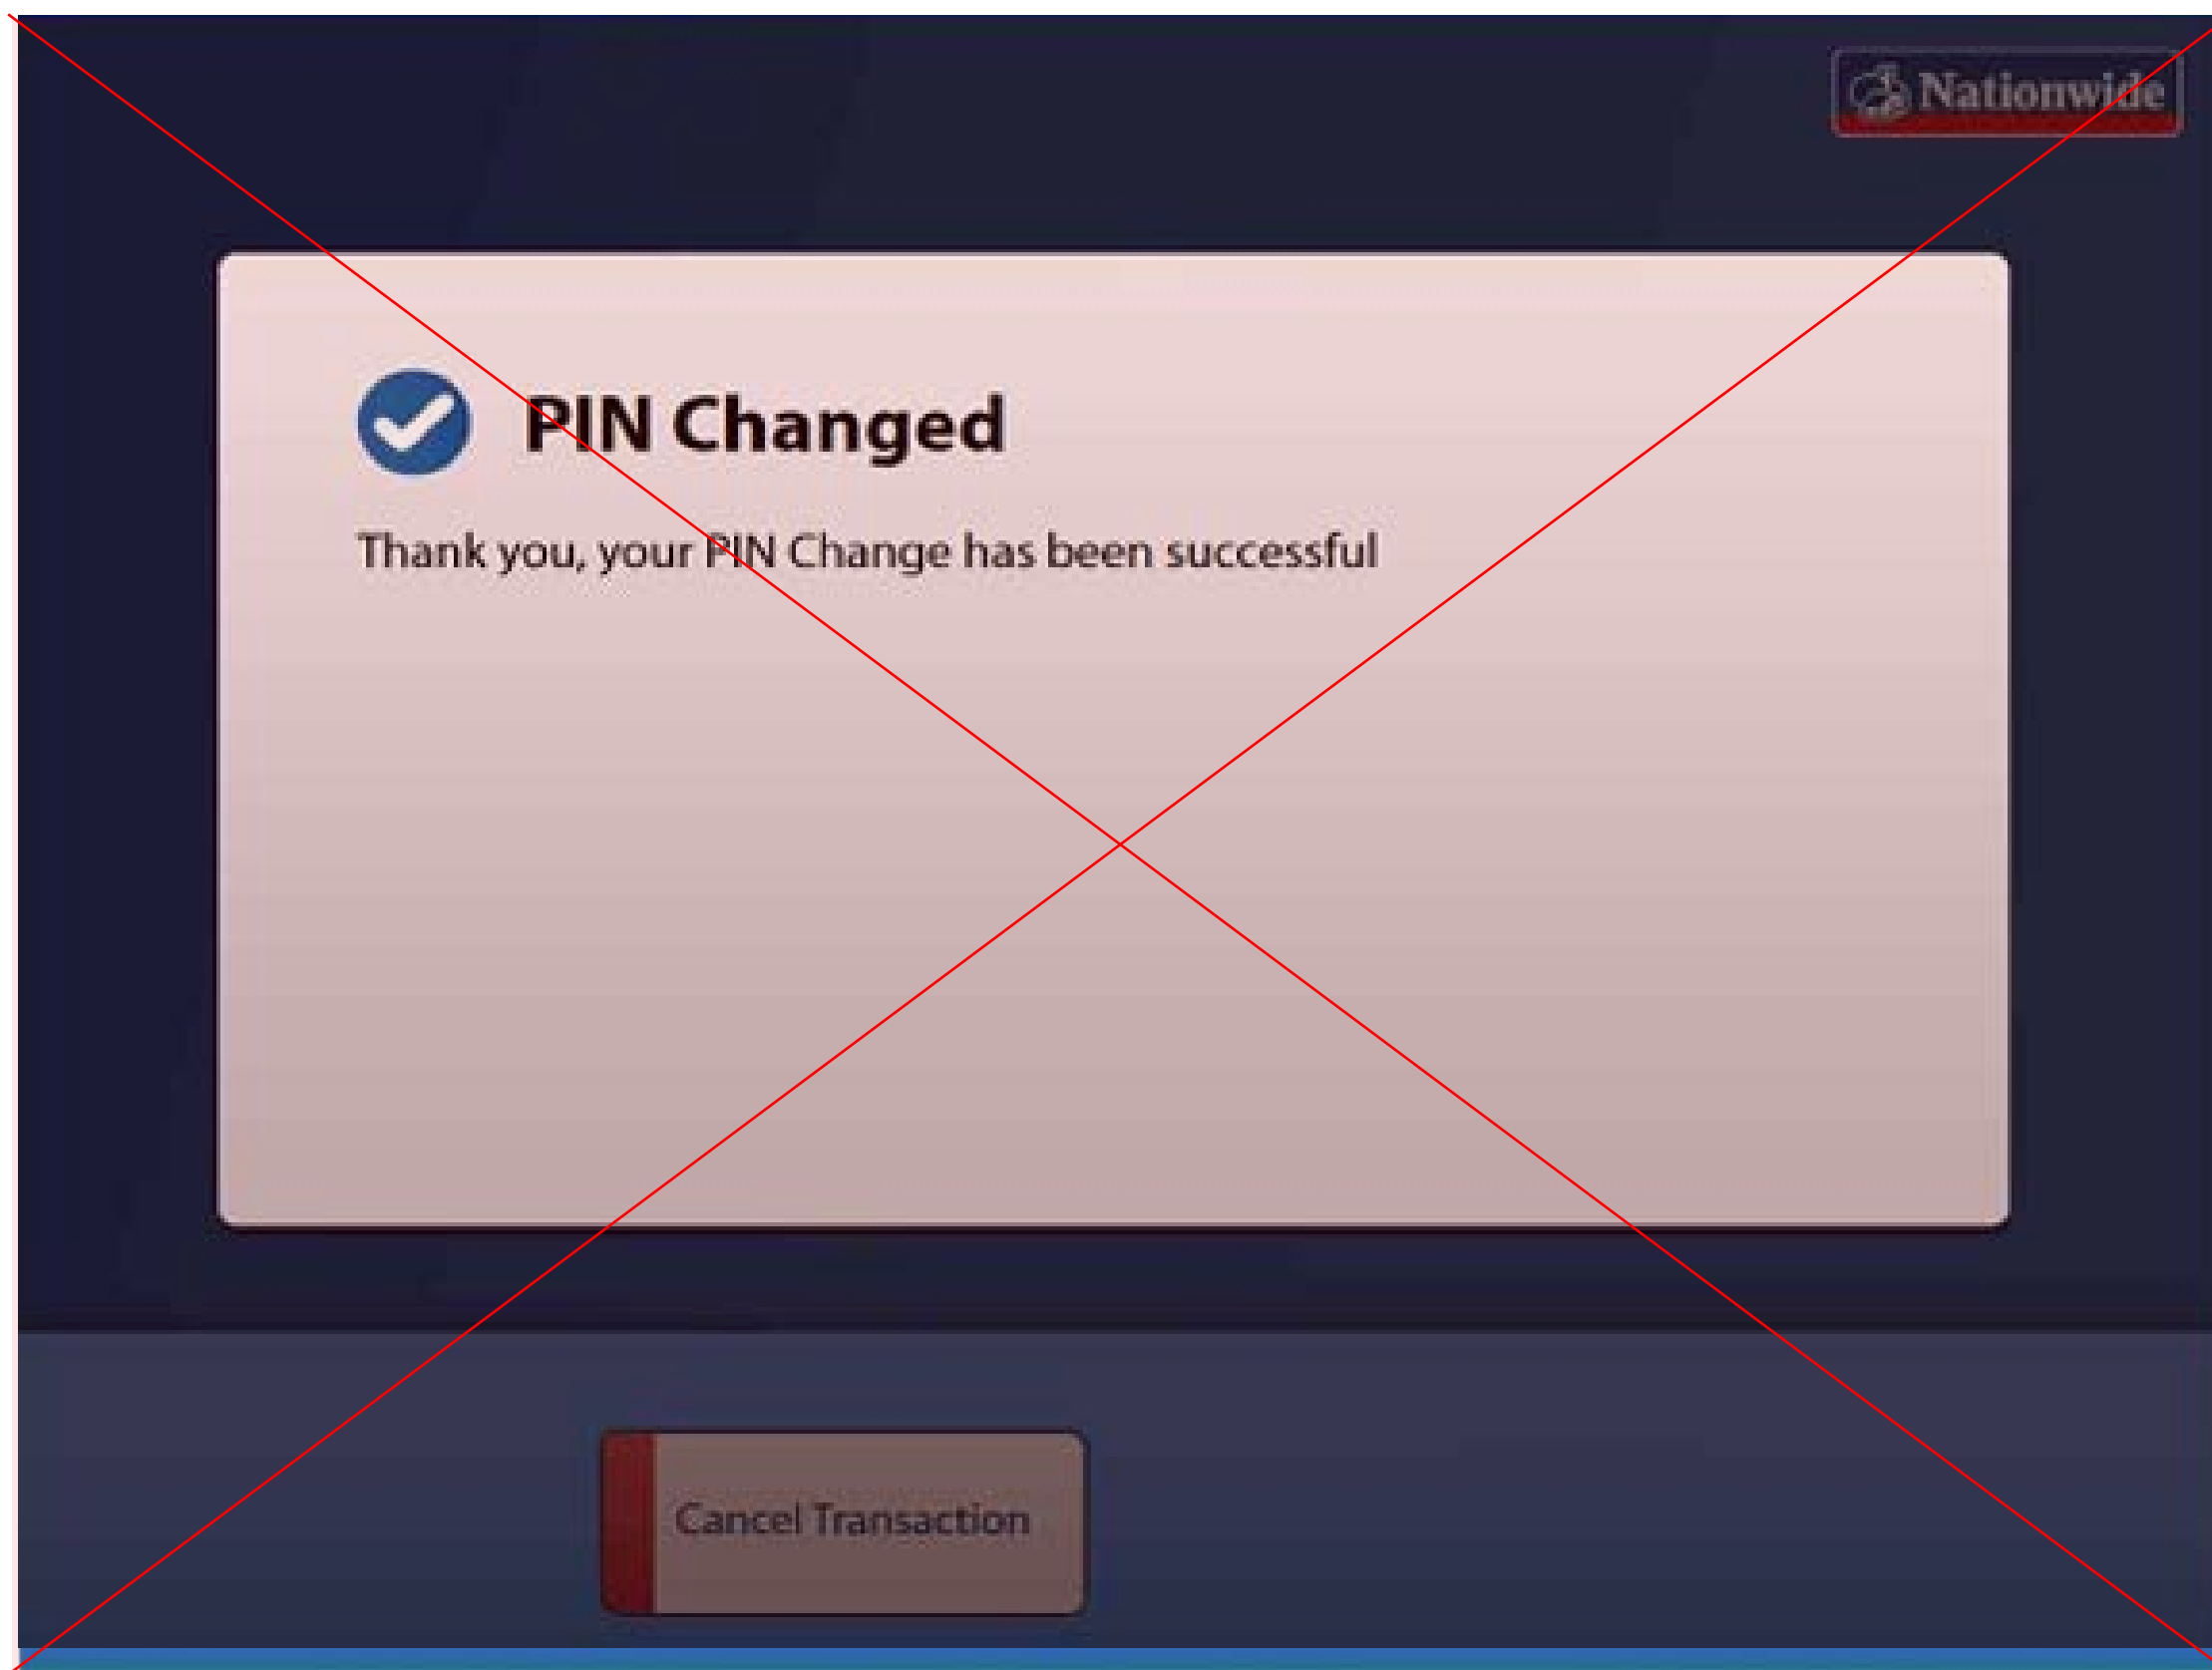

External ATM - Using Icons

Fonts used:
PP Editorial New
Founders Grotesk Regular

External ATM - Using Illustrations

#DAE4FF

#011546

#F9383D

Fonts used:
PP Editorial New
Founders Grotesk Regular

External ATM - Thank you