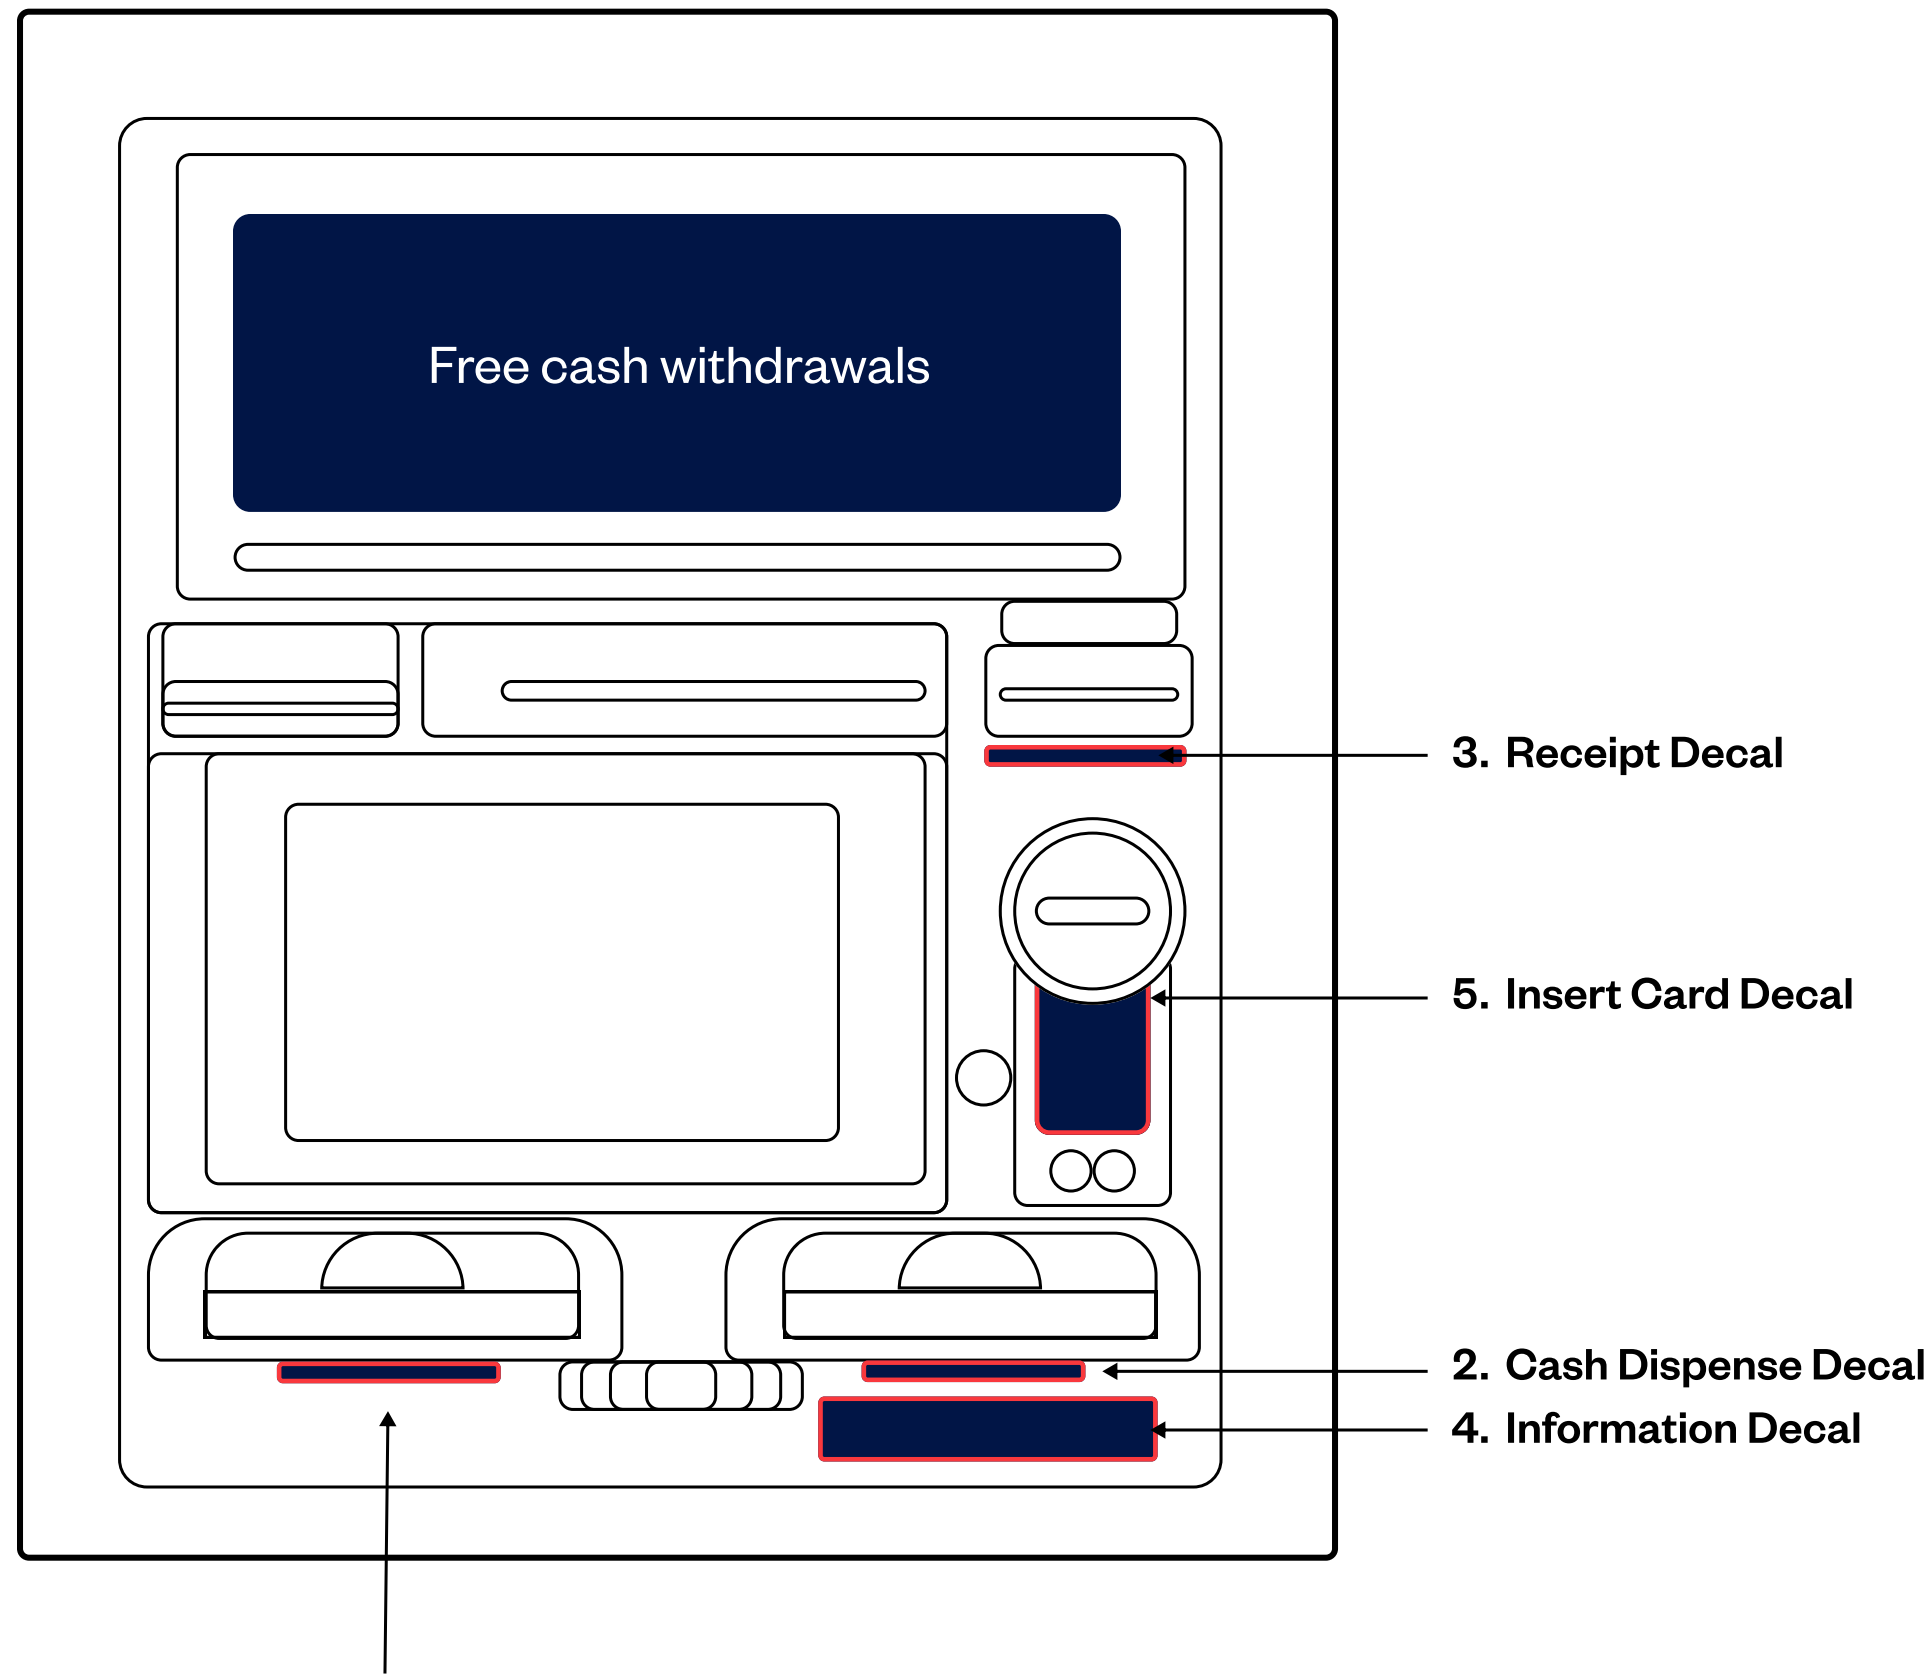

External ATM

Size and proportions of ATM to stay as they are. ATM should be internally illuminated and designed with the new colours and logo.

For the insert boards the recommended route would be having no copy at all and that rectangle is in plain navy blue.

Standard External Surround
Note: Top of adjacent ATM shrouds must always line through on elevation.

Slim Base External Surround
May be used as an alternative, where an obstruction below the surround, such as window sill or mullion prevents the installation of a Standard Surround.

ATM Tablet
May be used, by exception, wall or glazing mounted 100mm above an existing external ATM aperture, where a full surround is not achievable due to lack of suitable space, e.g. Heritage shopfront.

Insert Board
Font: Founders Grotesk
Size: 80 pt
Centrally Aligned

External ATM -Decals

Keeping existing Decal dimensions

1. Deposit Envelope Decal

Deposit your envelope here

1. Deposit Envelope Decal
Font: Founders Grotesk Regular
Centre-aligned