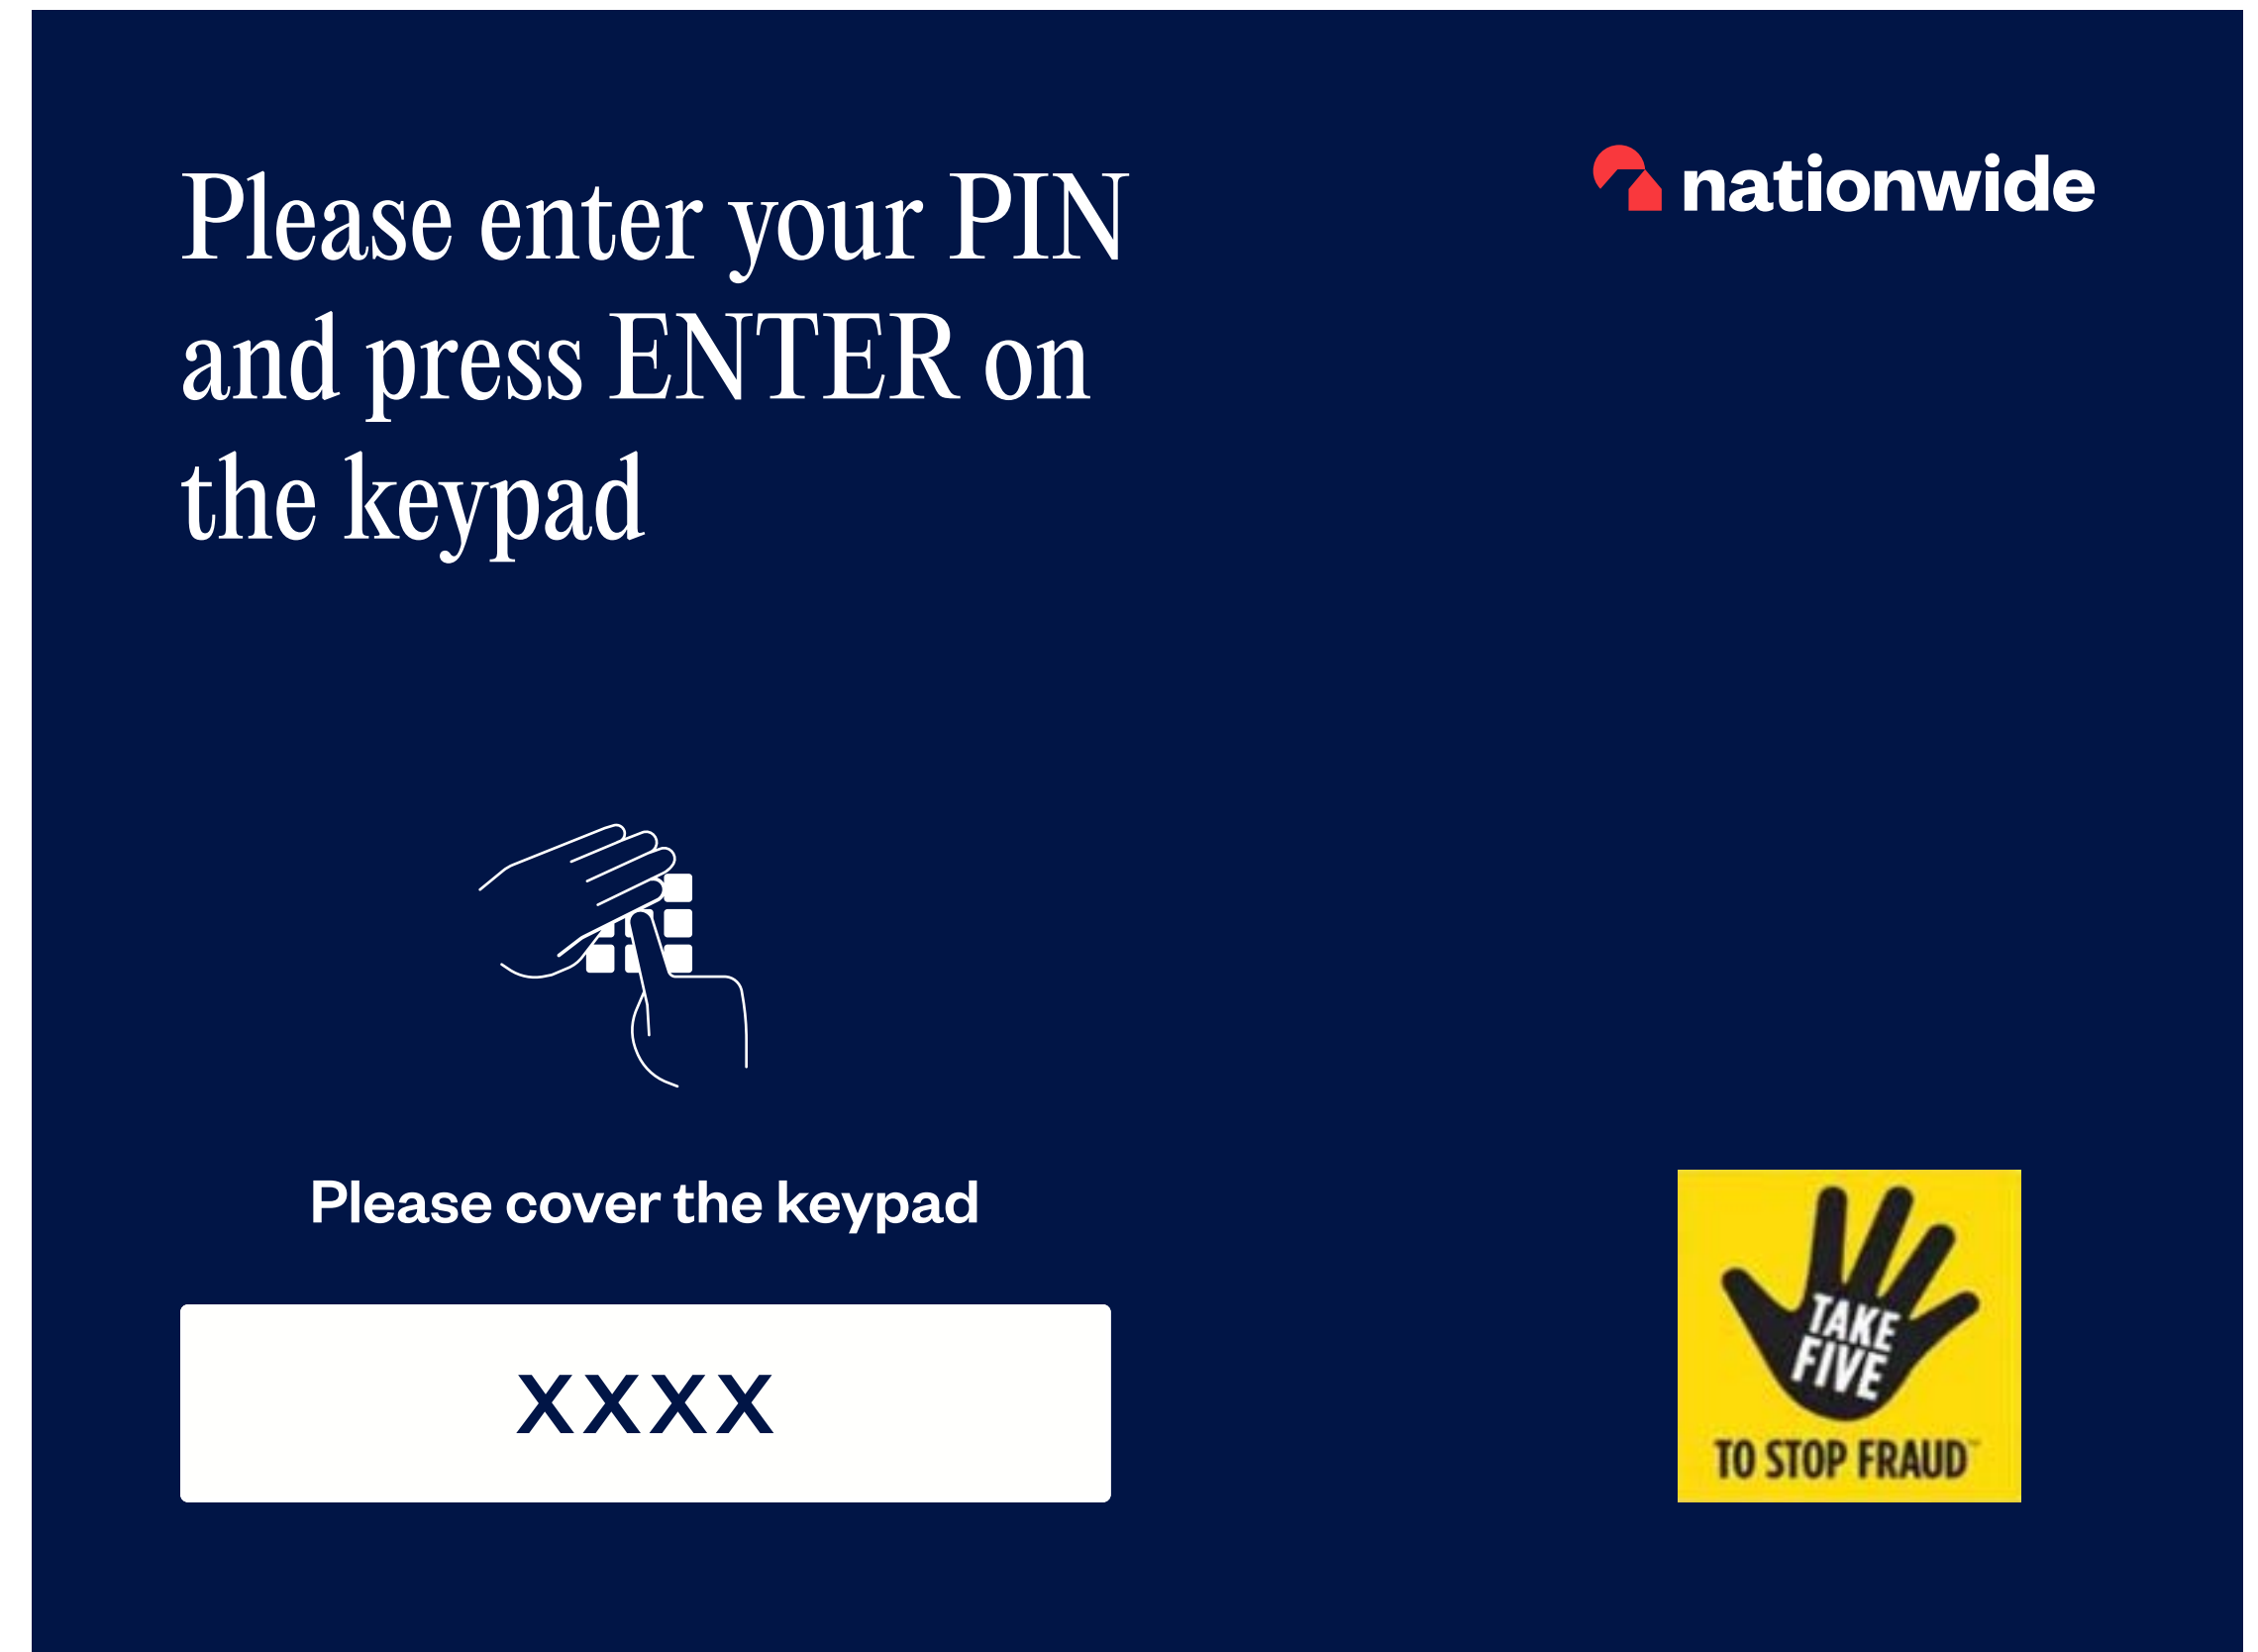

External ATM - Enter PIN

#011546

#F9383D

Fonts used:

PP Editorial New

Founders Grotesk Regular