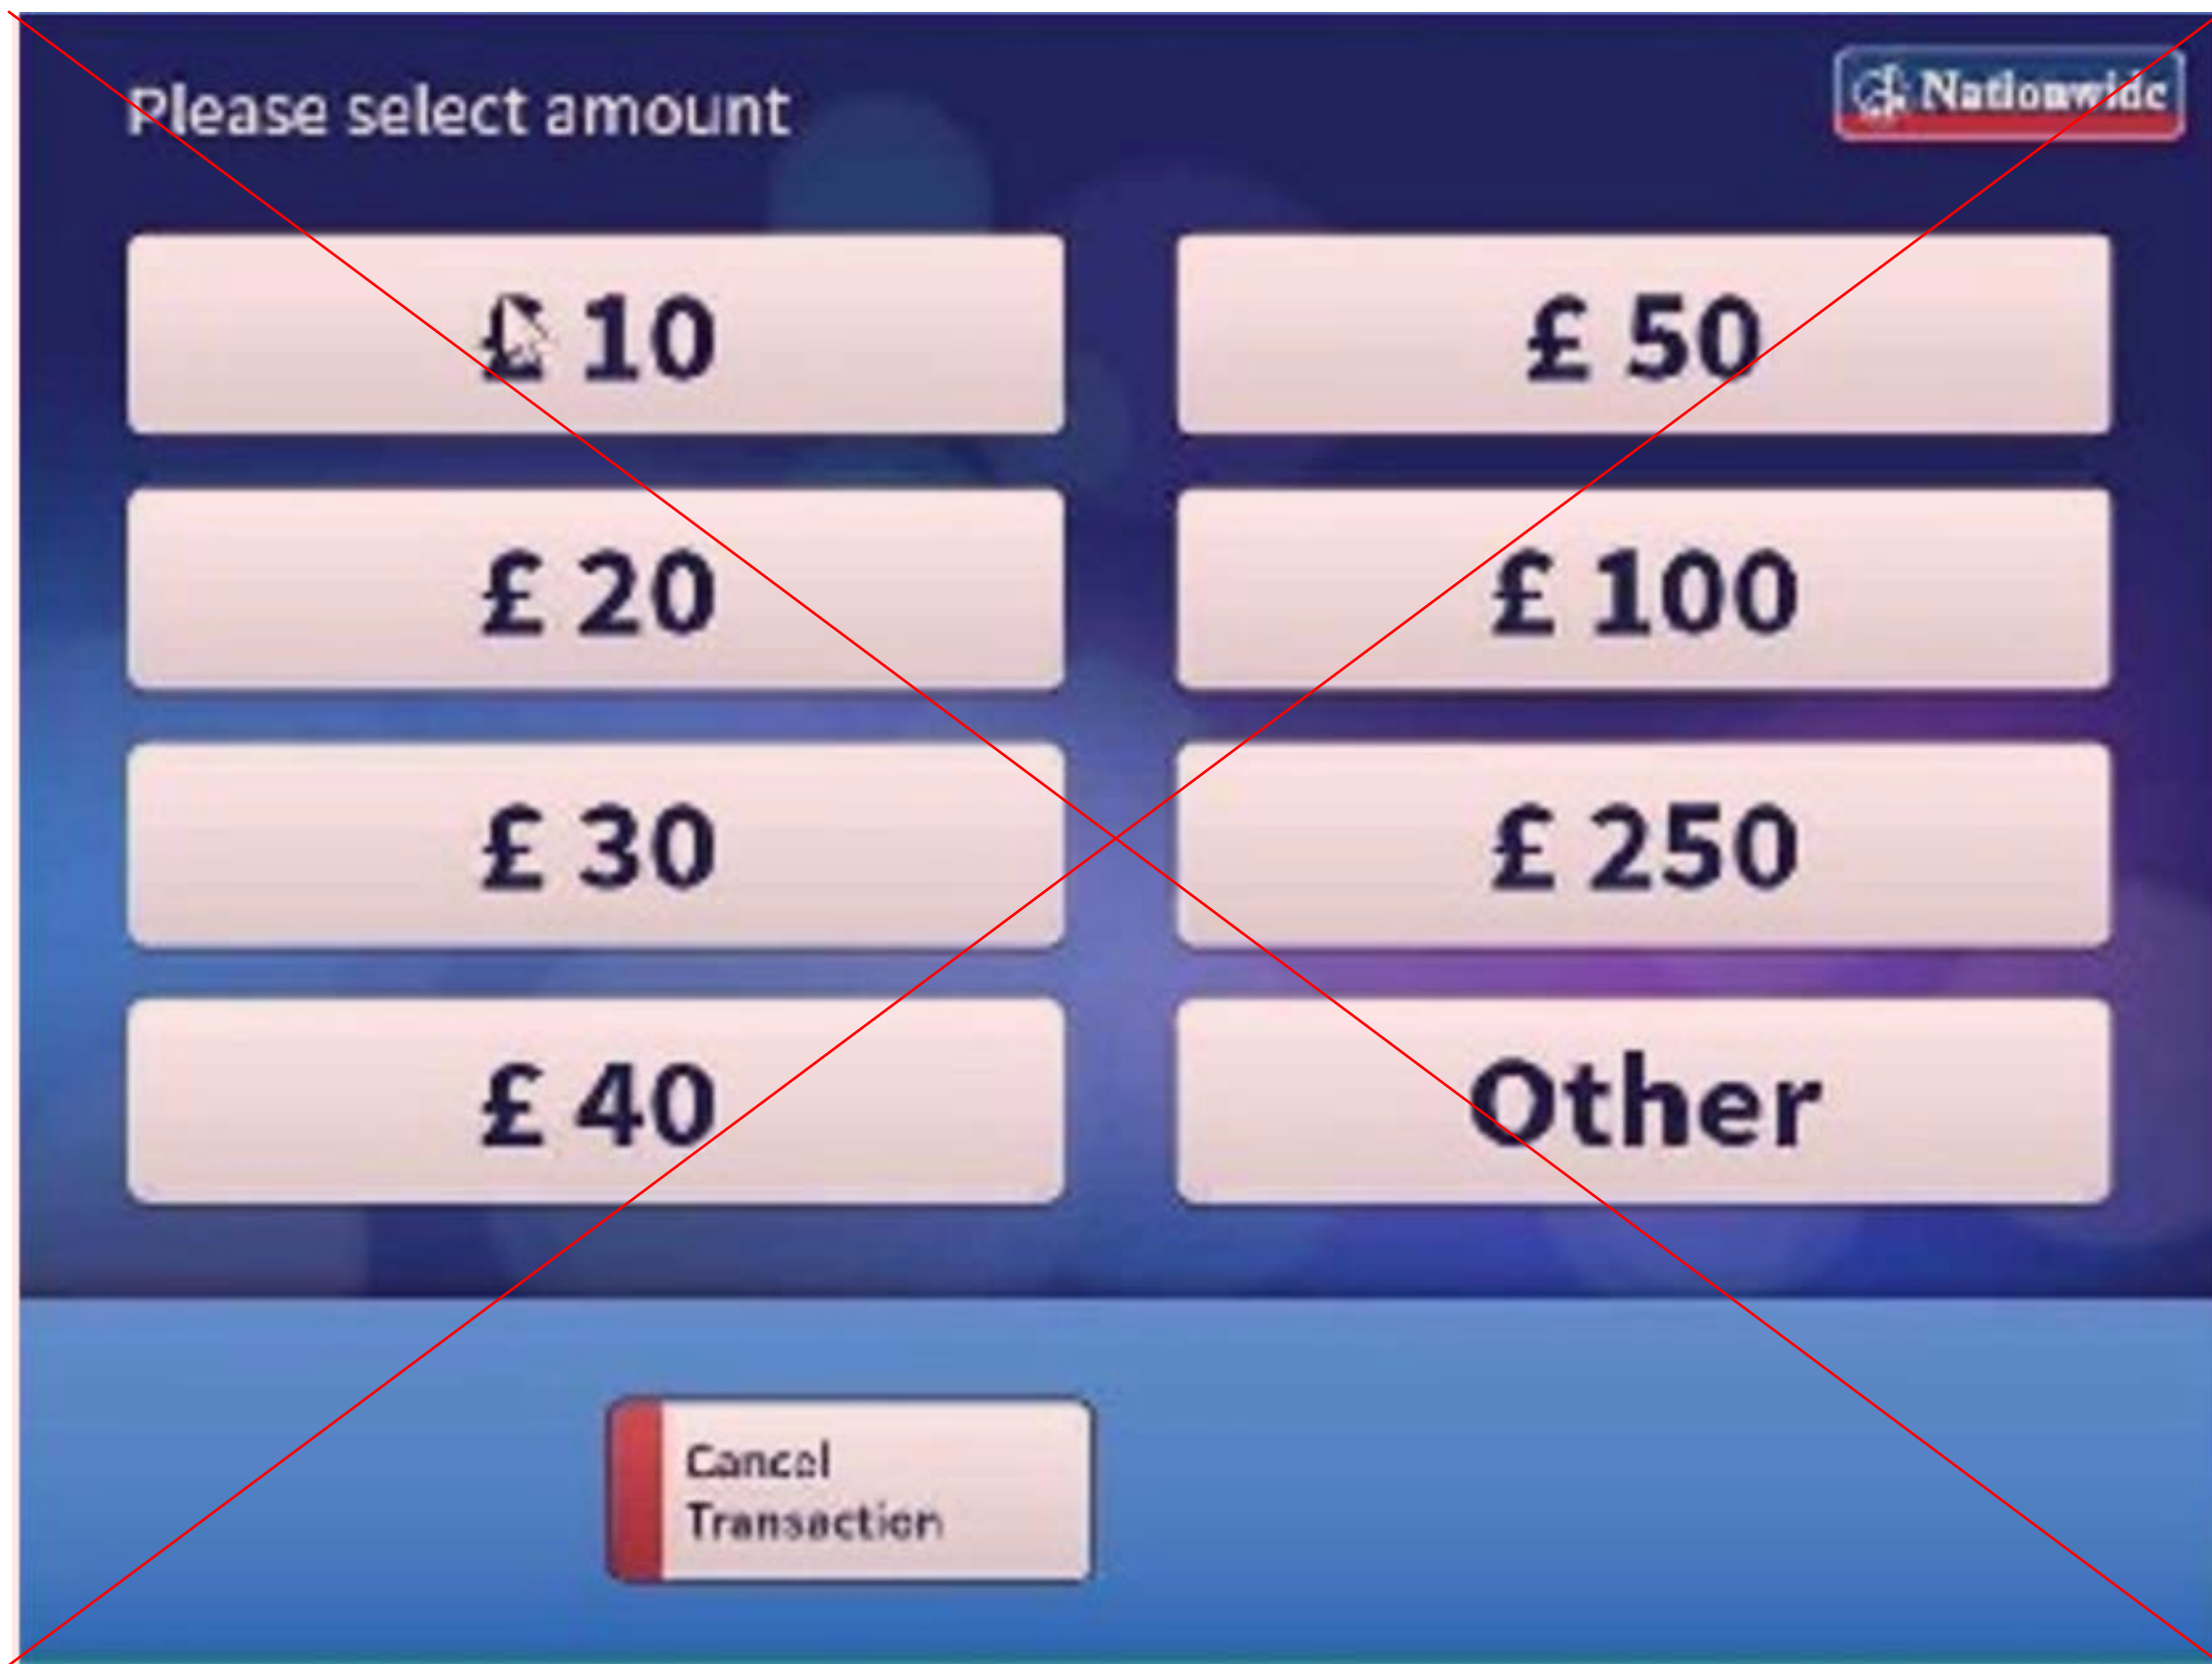

External ATM - Select the amount

Fonts used:
PP Editorial New
Founders Grotesk Regular