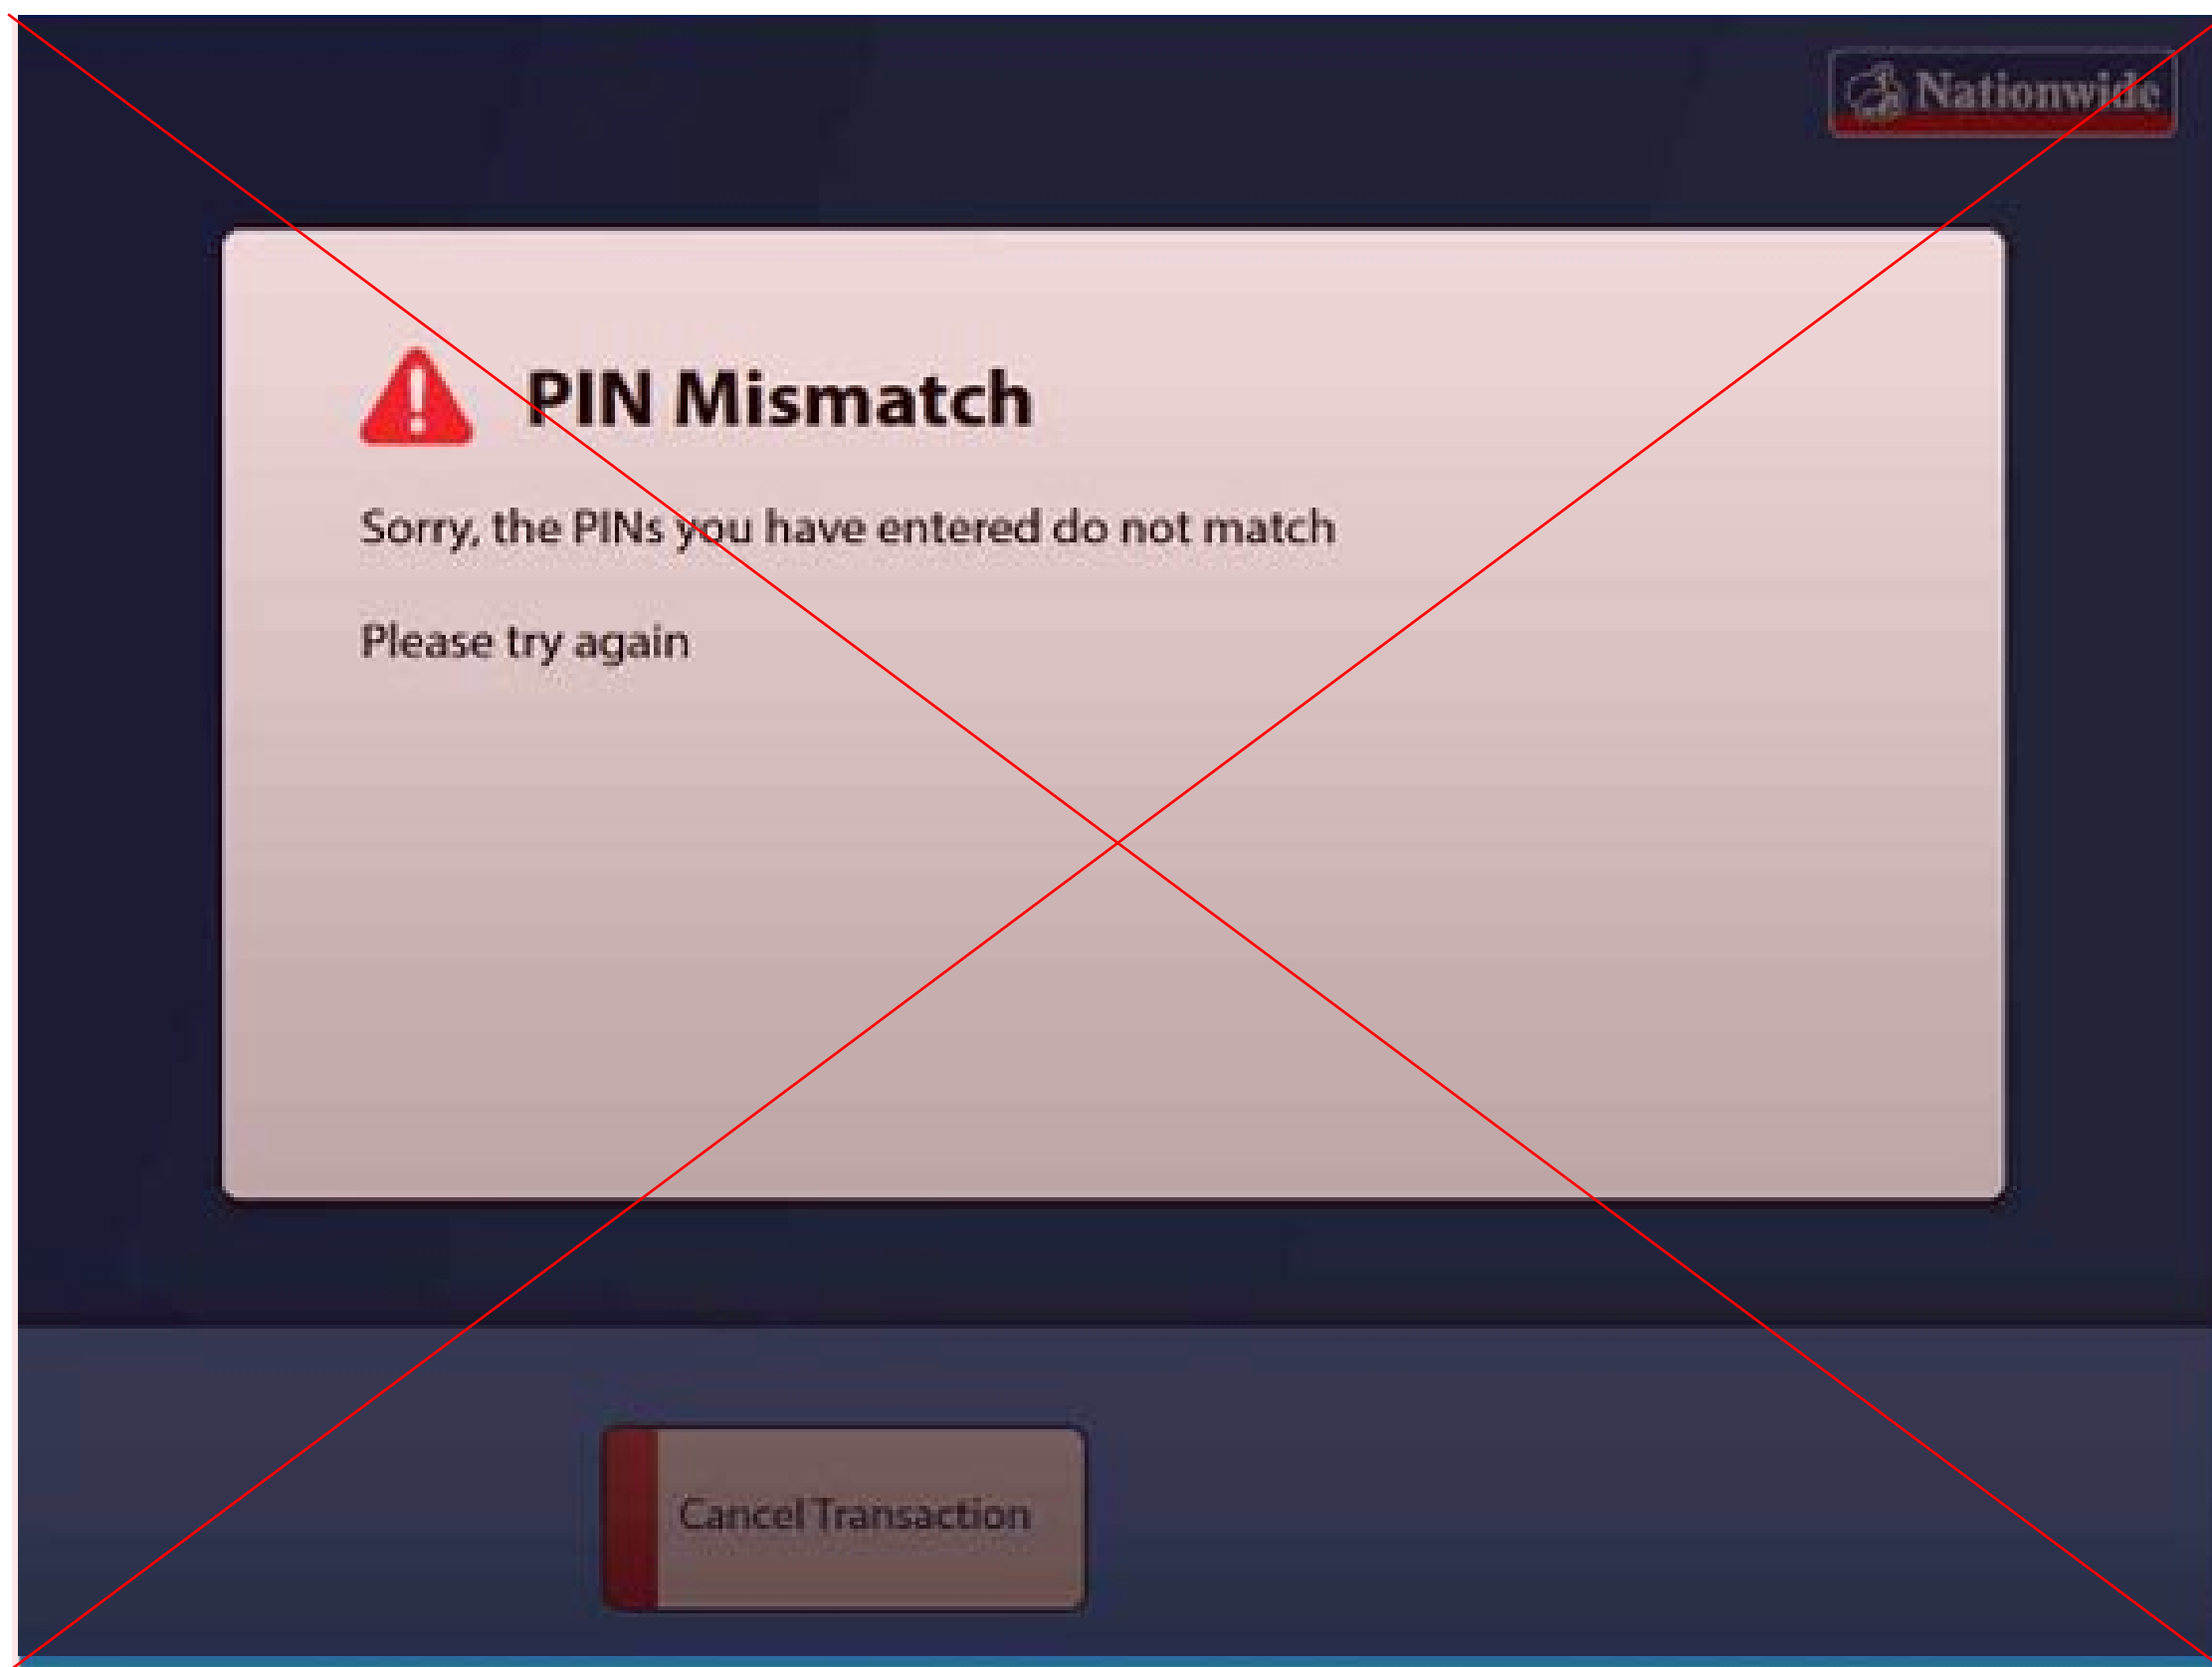

External ATM - Using Icons

Fonts used:
PP Editorial New
Founders Grotesk Regular