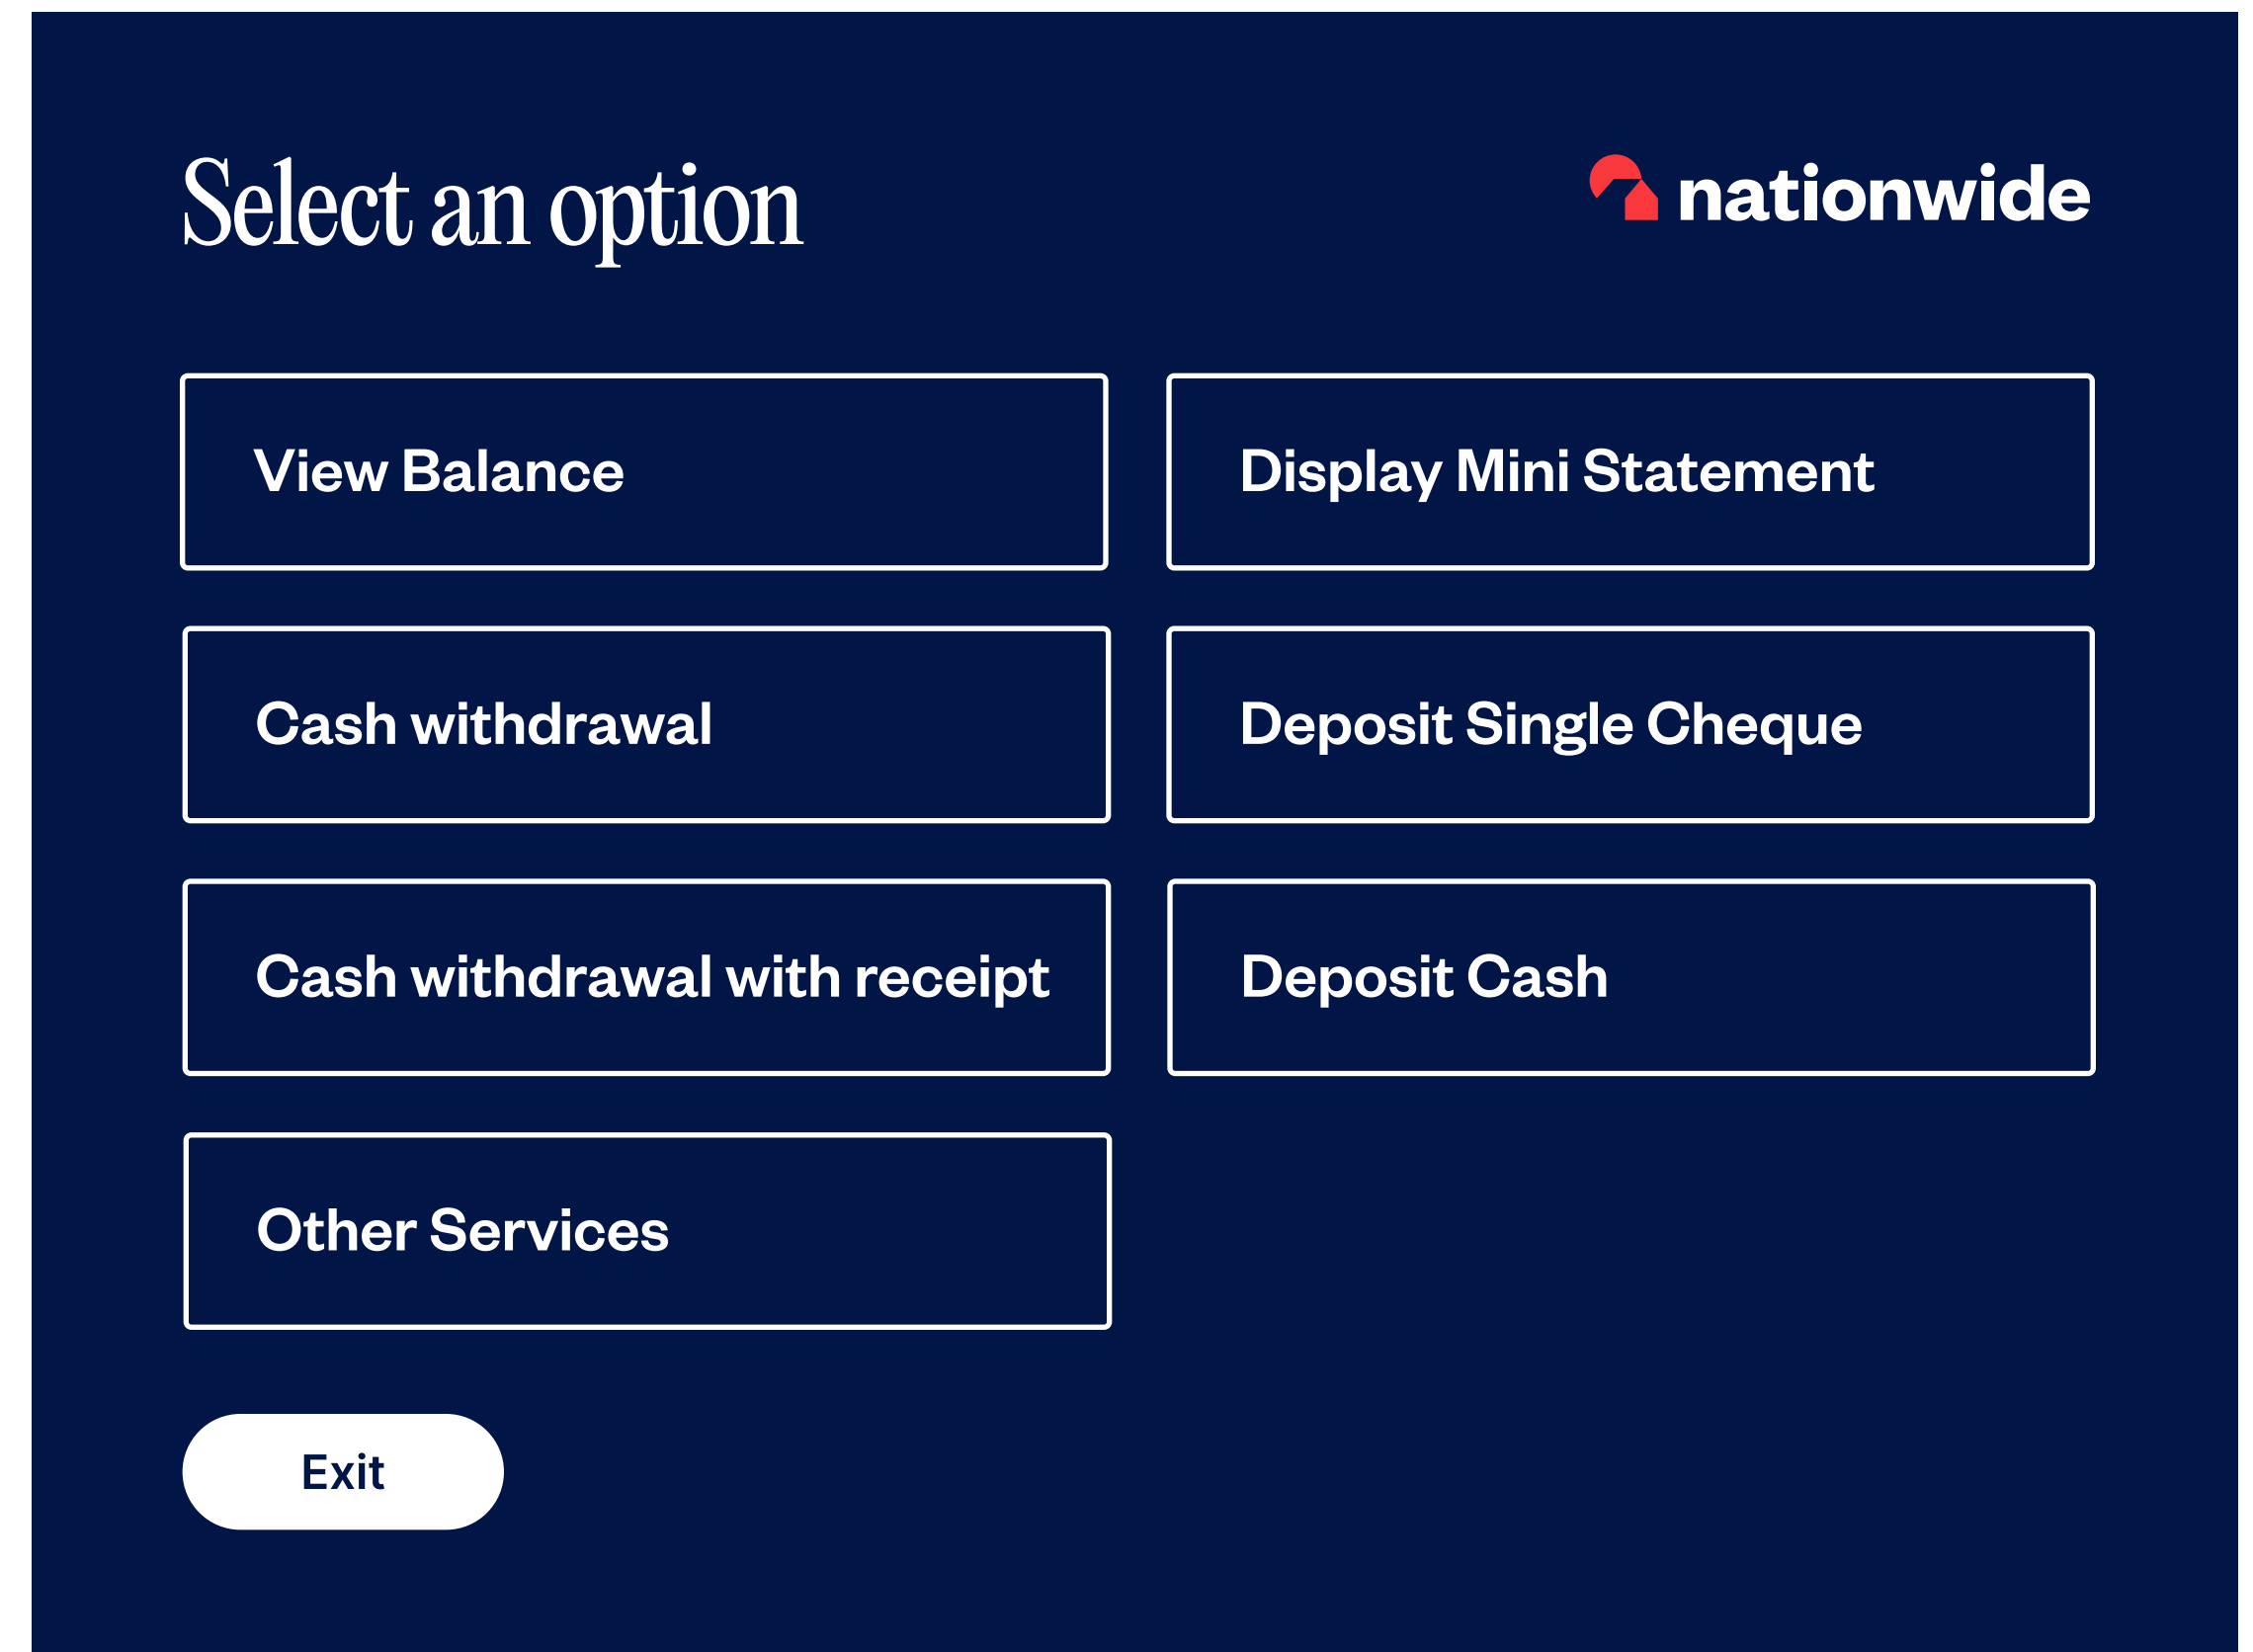

#011546

#F9383D

Fonts used:

PP Editorial New

Founders Grotesk Regular

External ATM - Select an Option

#011546

#F9383D