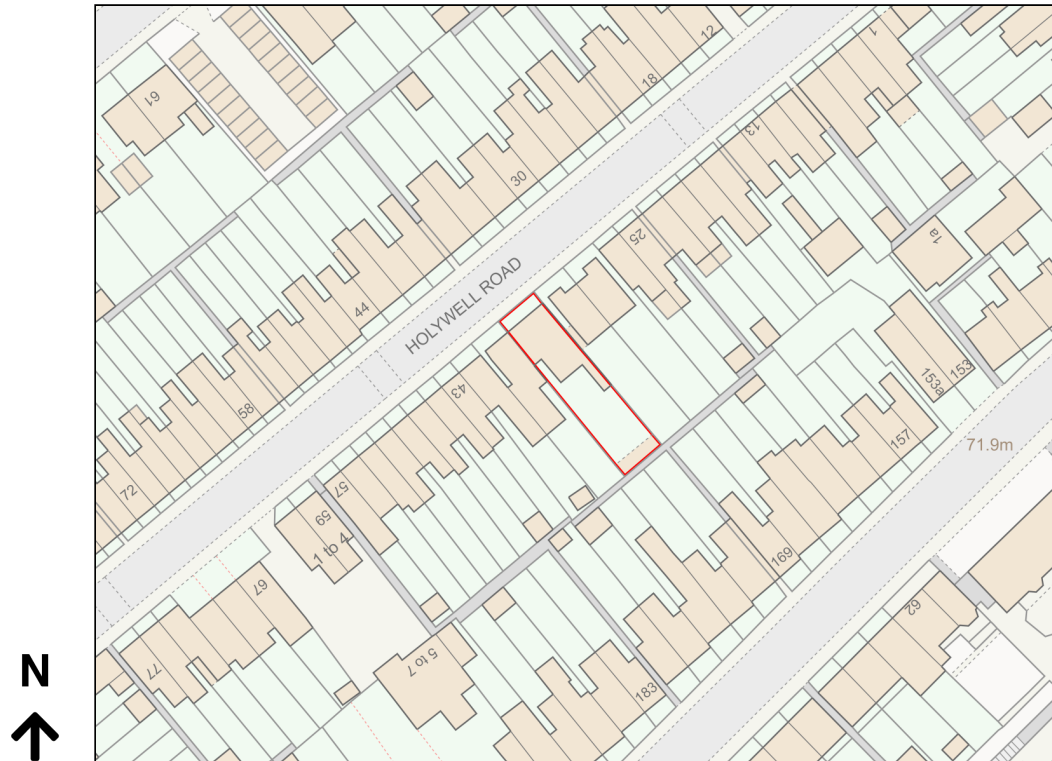

Location Plan

Site Address: 37, Holywell Road, Watford, WD18 0HT

Date Produced: 13-Dec-2023

Scale: 1:1250 @A4

Planning Portal Reference: PP-12668629v1