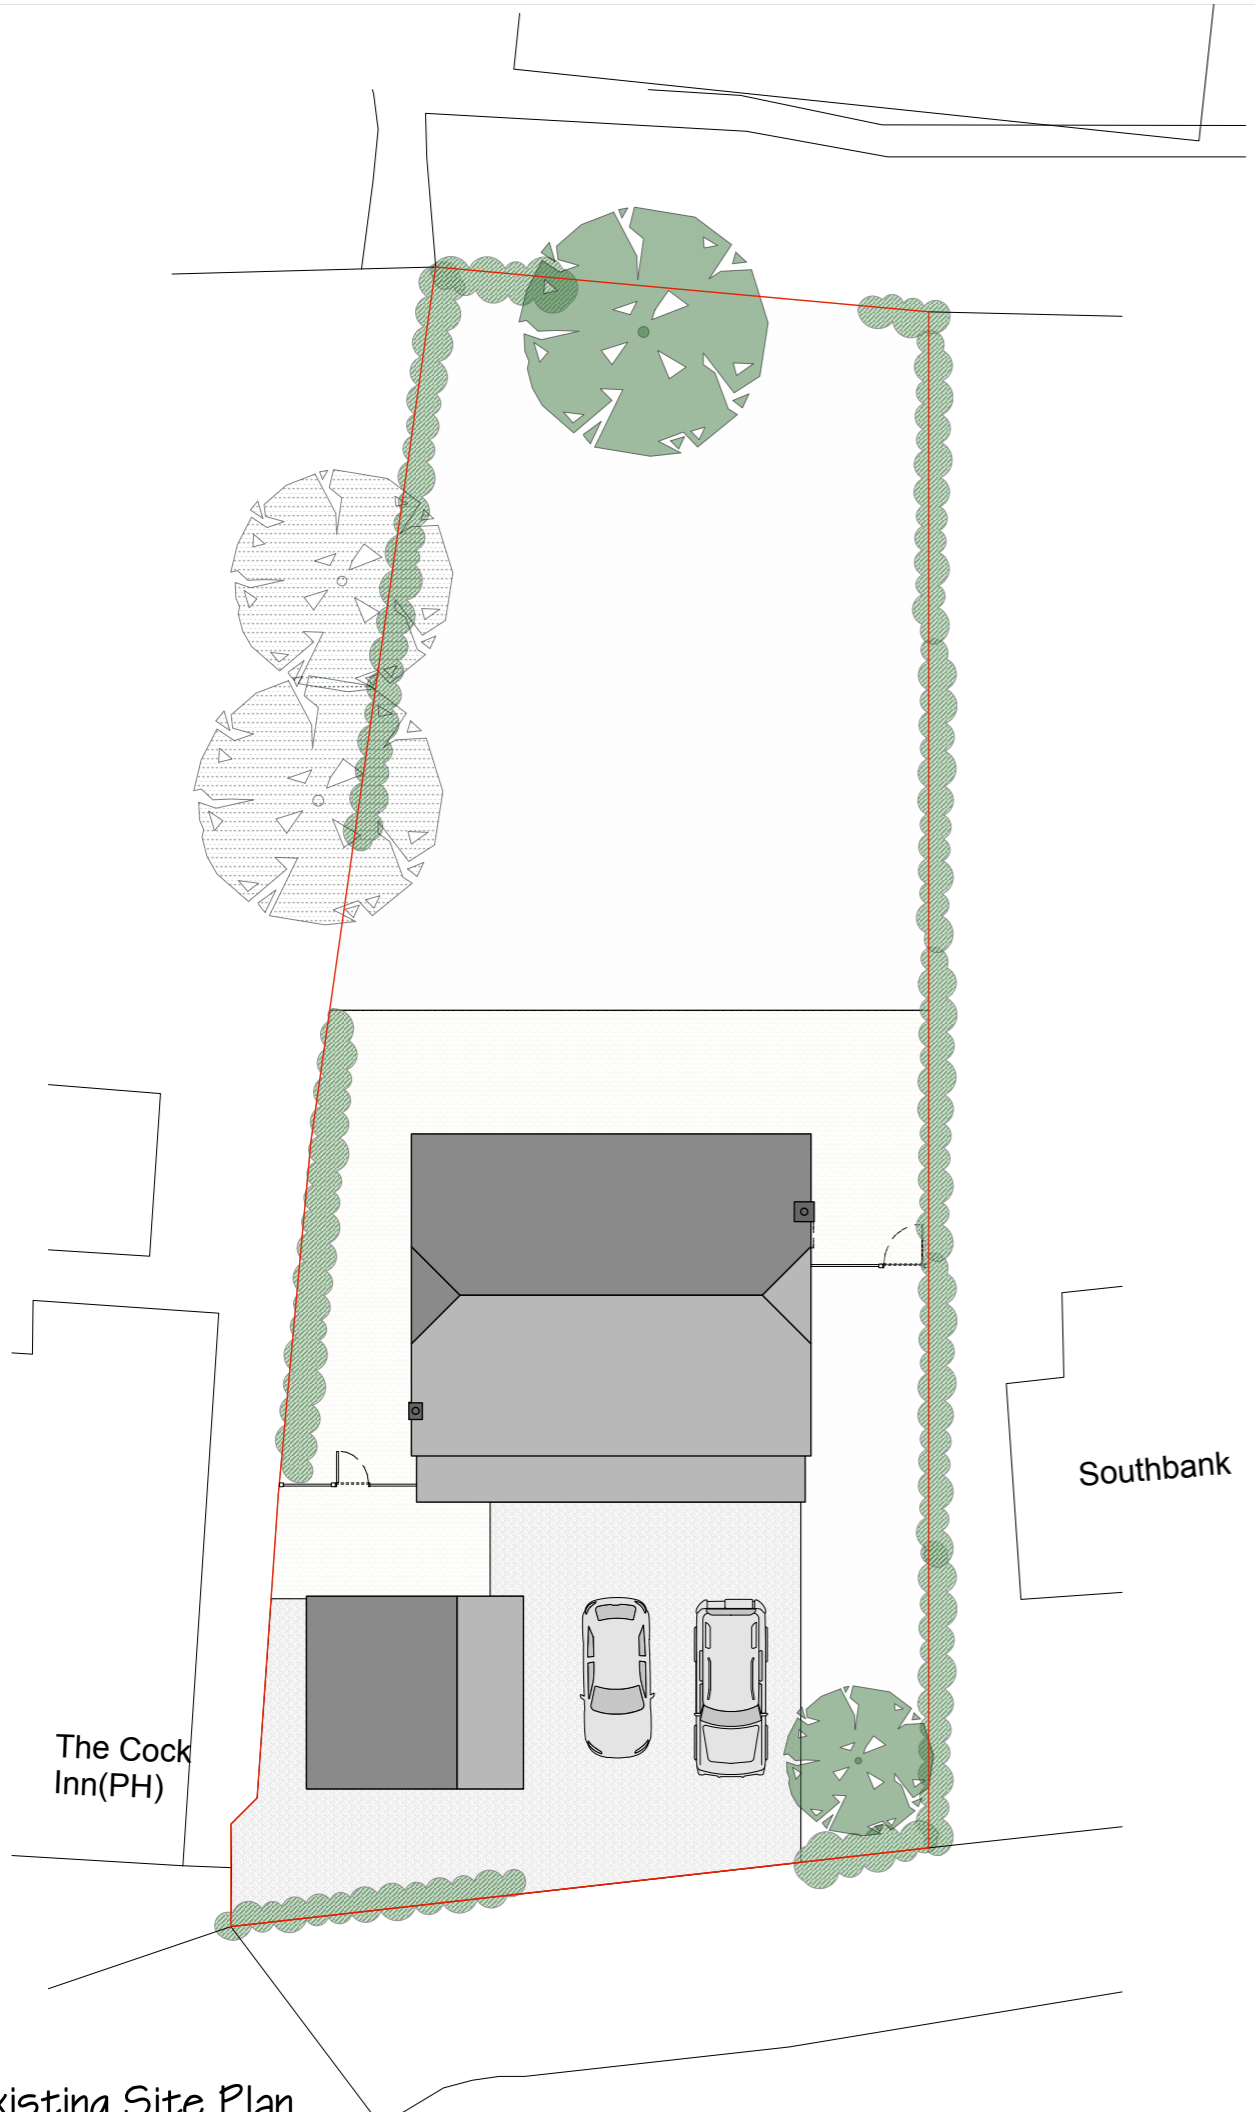

The copyright of this drawing is vested in Studio 264 and must not be copied or reproduced without written consent.

Existing Site Plan

Proposed Site Plan

Project:	Hiccup House Ide Hill Sevenoaks	
Drg title:	Existing & Proposed Site Plans	
Date:	November 2023	Scale: 1:200@A3
Drg no:	S264/22-101/102	Rev: -