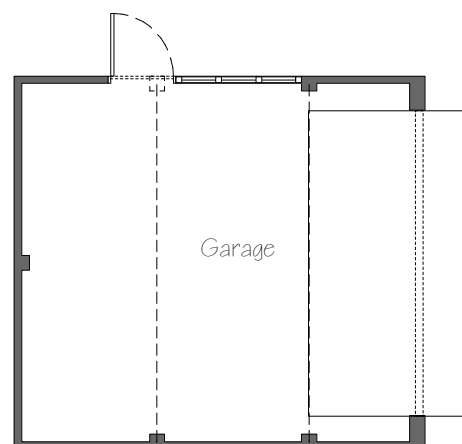

The copyright of this drawing is vested in Studio 264 and must not be copied or reproduced without written consent.

Ground Floor

MH

Garage

First Floor & Roof Plan

Project:	Hiccup House Ide Hill Sevenoaks		
Drg title:	Existing Plans		
Date:	February 2023	Scale:	1:100@A3
Drg no:	<b>S264/23-101/201</b>	Rev:	-