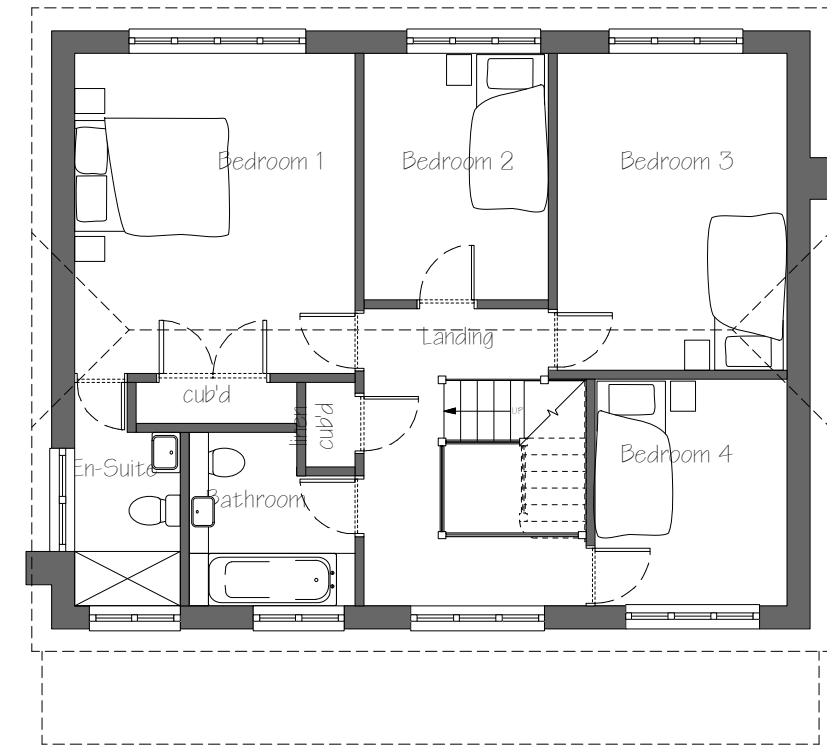

The copyright of this drawing is vested in Studio 264 and must not be copied or reproduced without written consent.

Ground Floor

MH

Garage

First Floor & Roof Plan

Project:	Hiccup House Ide Hill Sevenoaks		
Drg title:	Existing Plans		
Date:	February 2023	Scale:	1:100@A3
Drg no:	<b>S264/23-101/201</b>	Rev:	-