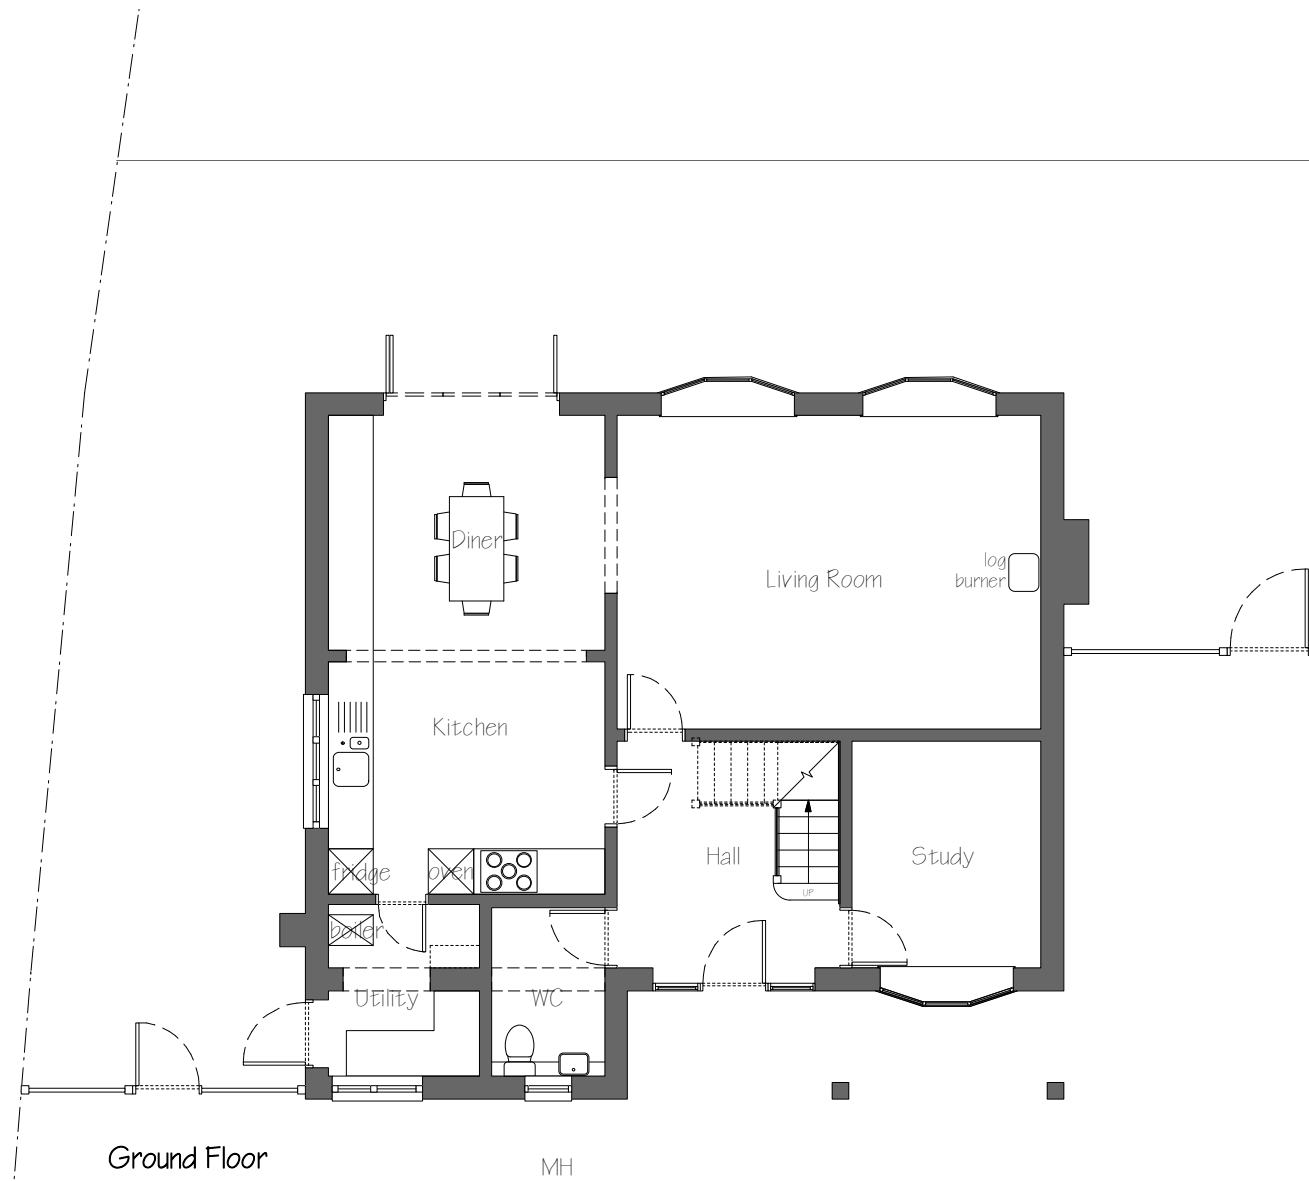

The copyright of this drawing is vested in Studio 264 and must not be copied or reproduced without written consent.

Ground Floor

MH

Garage

First Floor & Roof Plan

Project:	Hiccup House Ide Hill Sevenoaks		
Drg title:	Existing Plans		
Date:	February 2023	Scale:	1:100@A3
Drg no:	<b>S264/23-101/201</b>	Rev:	-