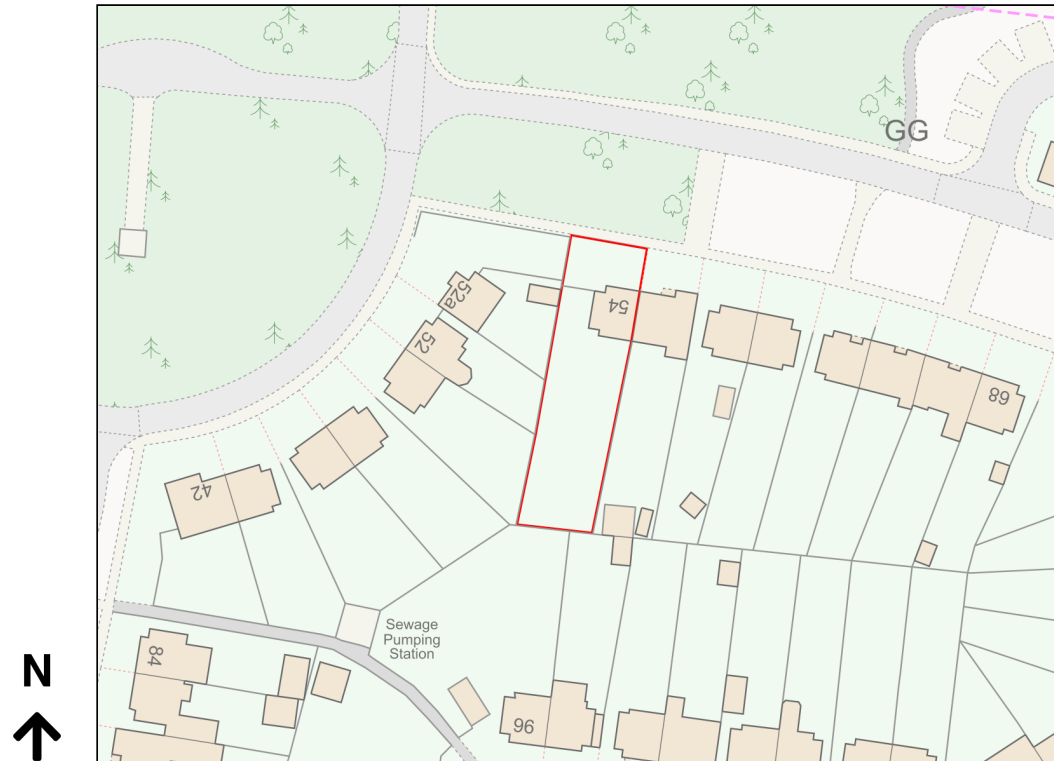

Location Plan

Site Address: 54, Almswood Road, Tadley, RG26 4QE

Date Produced: 13-Dec-2023

Scale: 1:1250 @A4

Planning Portal Reference: PP-12673588v1