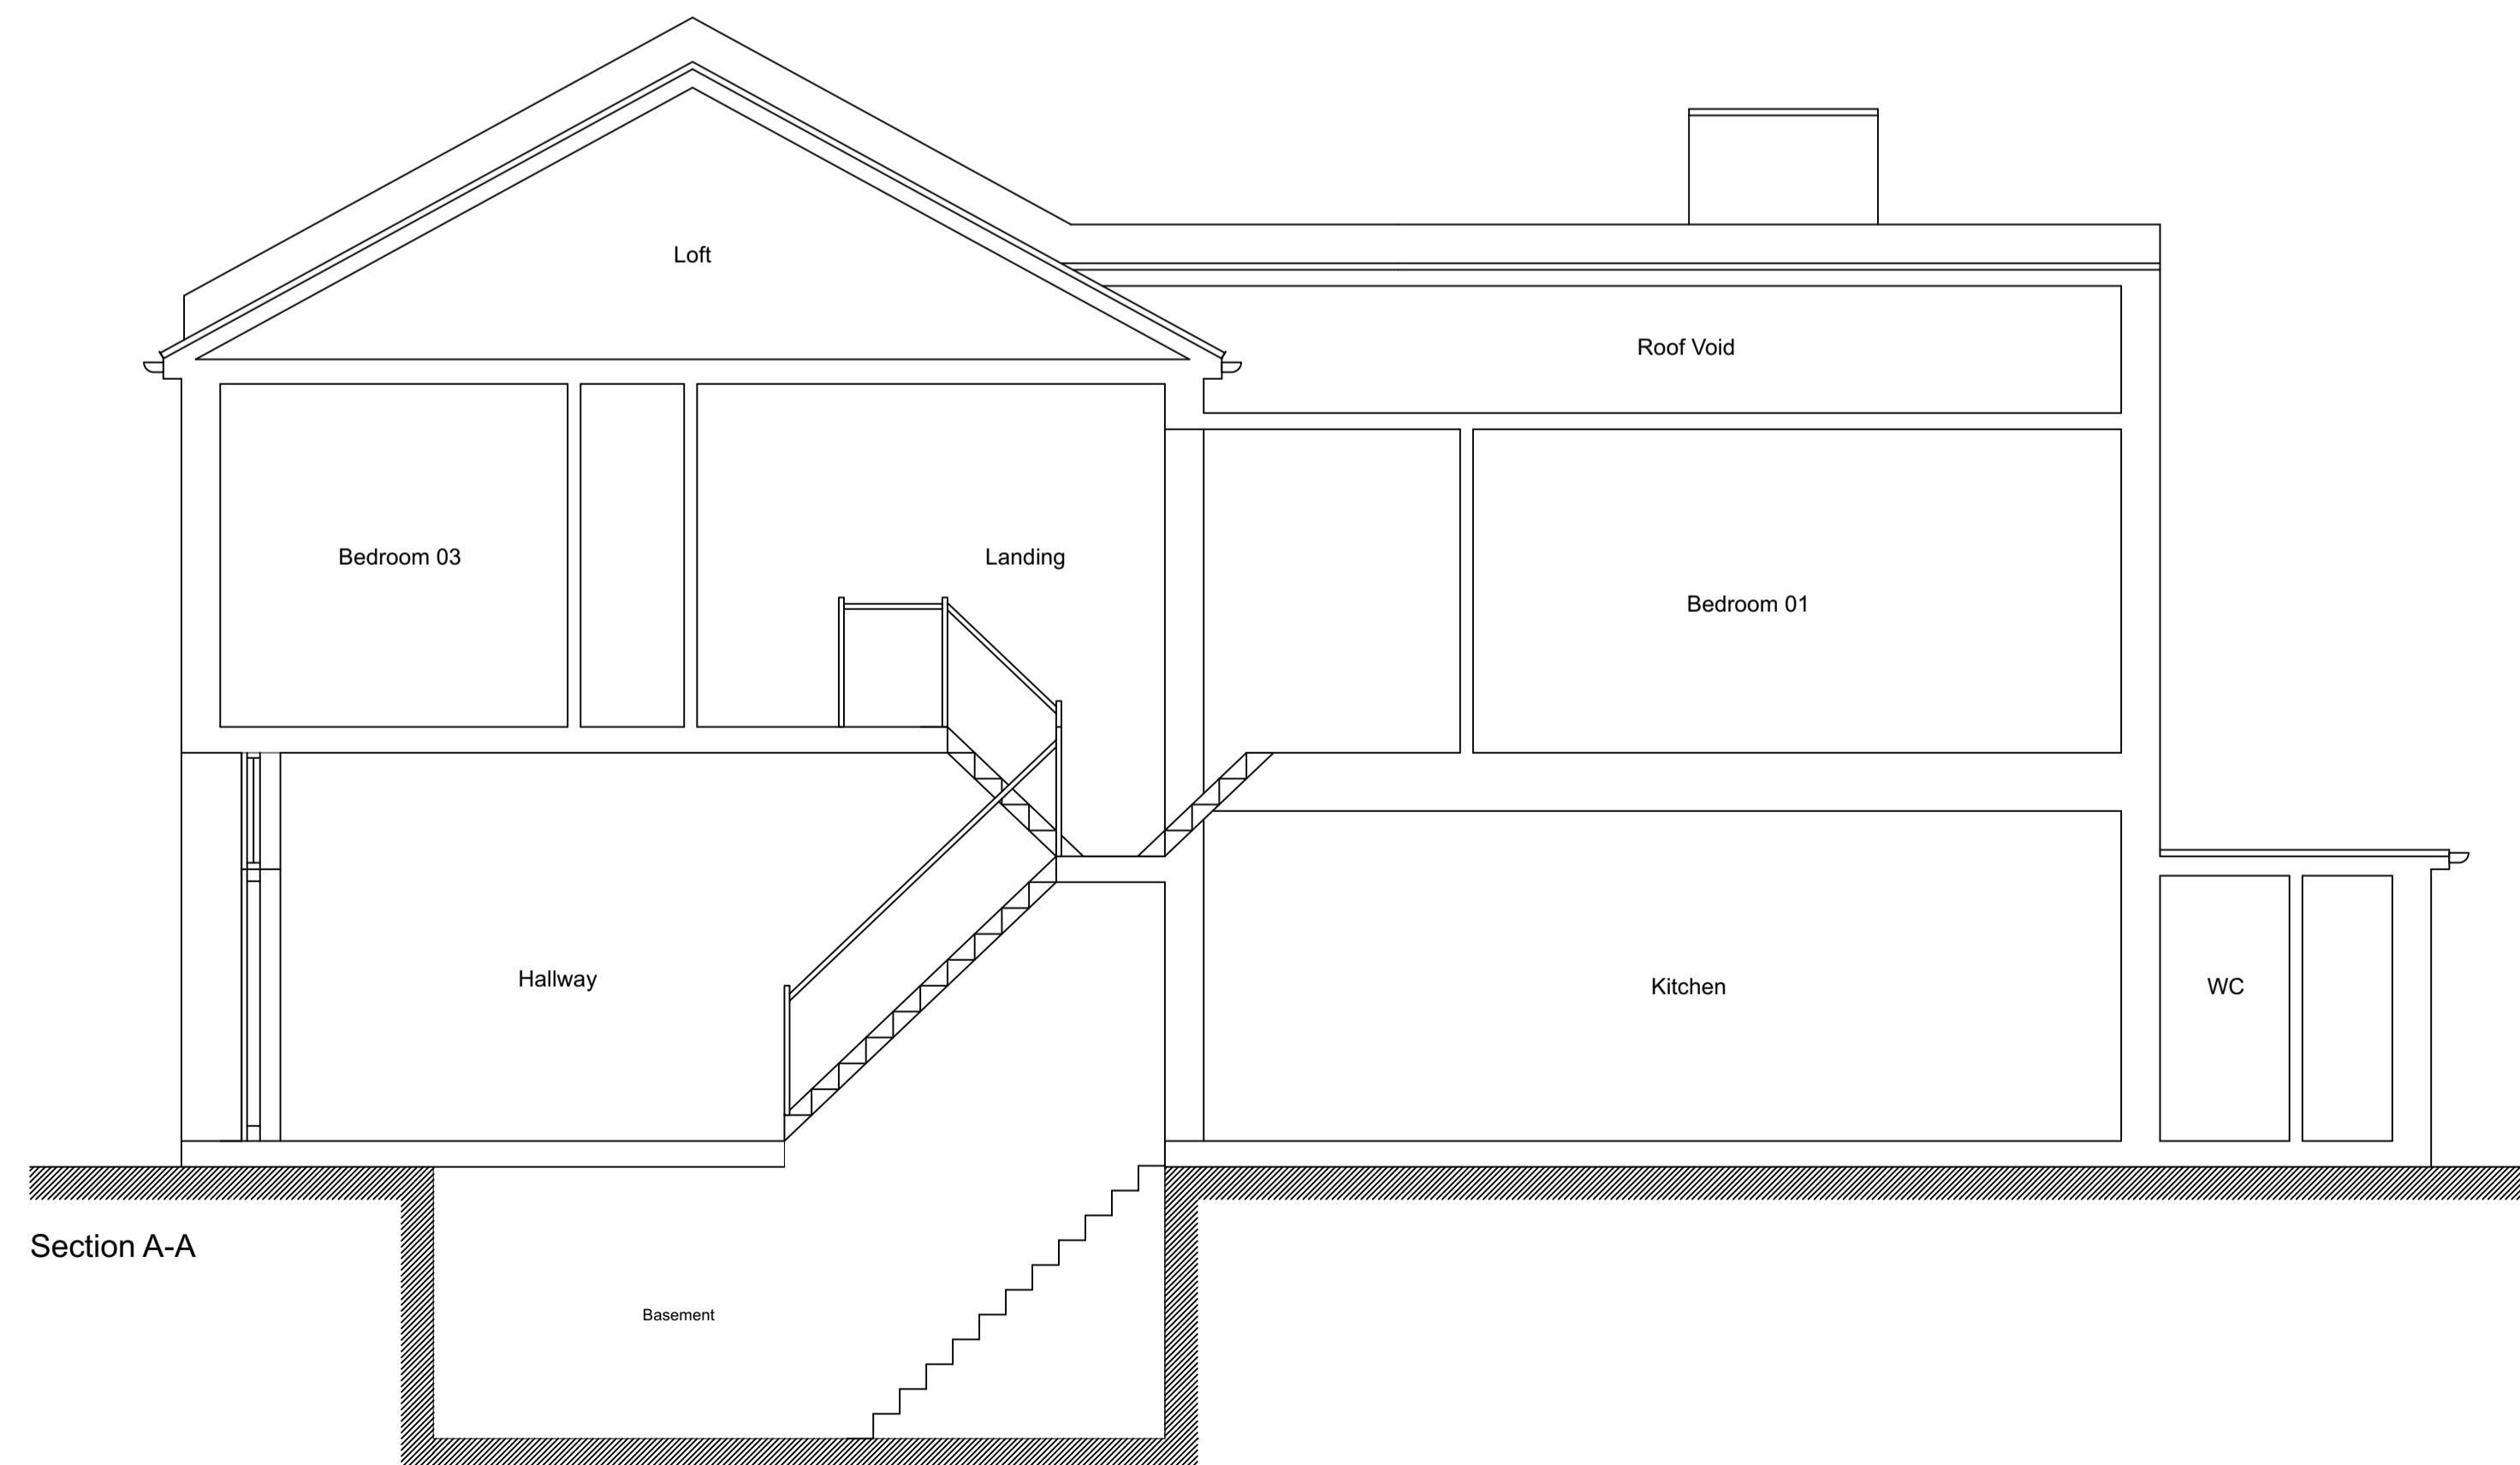

Front Elevation

Side Elevation

Rear Elevation

Section A-A

REV	DESCRIPTION	DATE	INIT	CHKD
STATUS	FOR INFORMATION			

Client

Mr. G McGarvey

Project  
85 Ivydale Road, Peckham  
London SE15 3DS

Title  
Existing Elevations & Section

Scale	Date	Drawn	Checked
1:50@A1	27/06/2022	N/A	N/A
Project No:	Drawing No.	Revision	
2022/165	103	~	