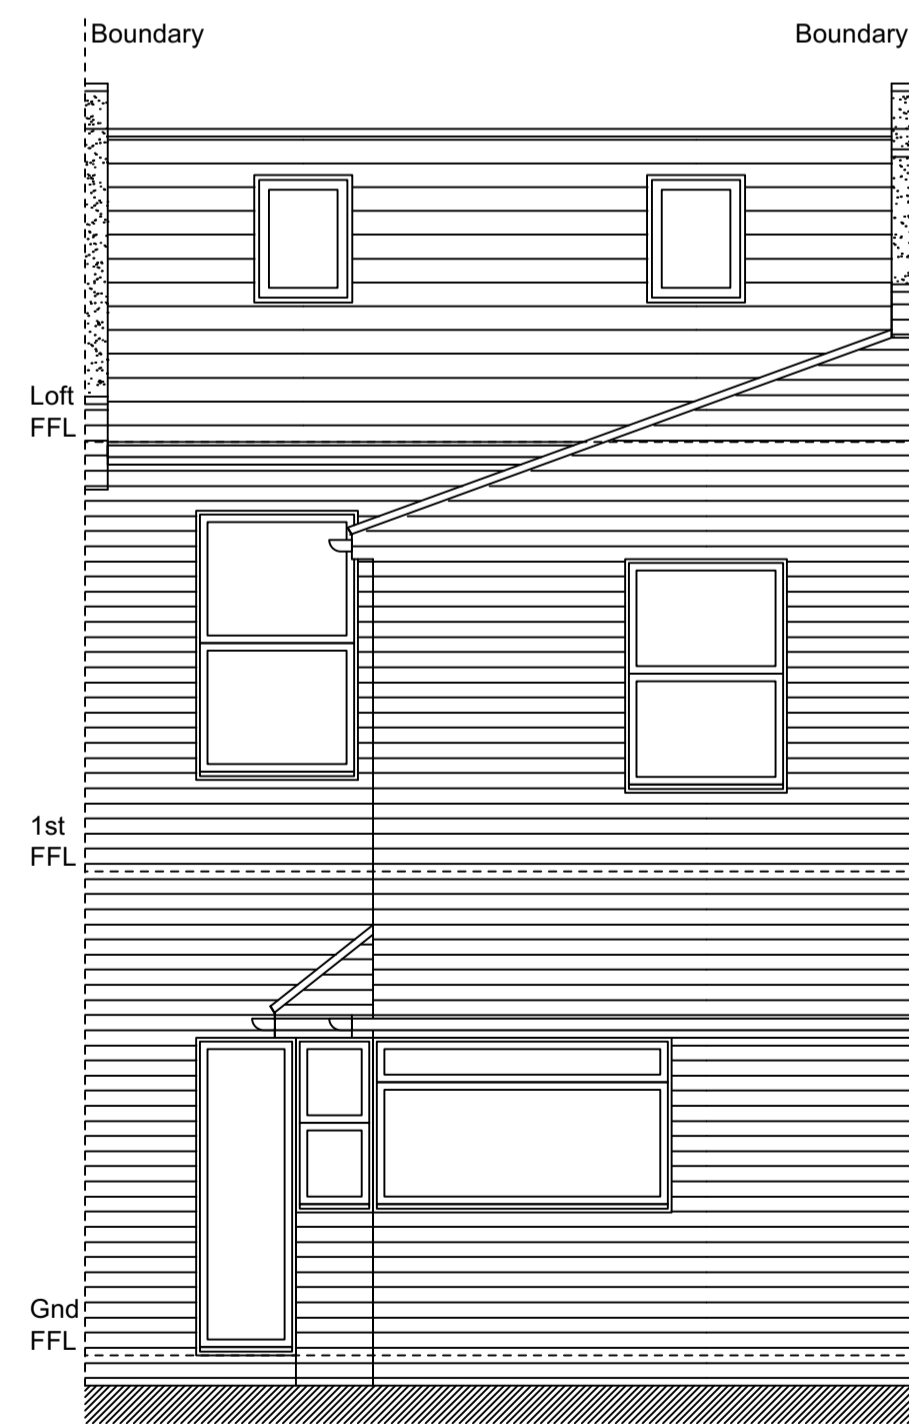

Front Elevation

Side Elevation

Rear Elevation

Section A-A

REV	DESCRIPTION	DATE	INIT	CHKD
STATUS	FOR INFORMATION			

Client

Mr. G McGarvey

Project  
85 Ivydale Road, Peckham  
London SE15 3DS

Title  
Existing Elevations & Section

Scale	Date	Drawn	Checked
1:50@A1	27/06/2022	N/A	N/A
Project No:	Drawing No.	Revision	
2022/165	103	~	