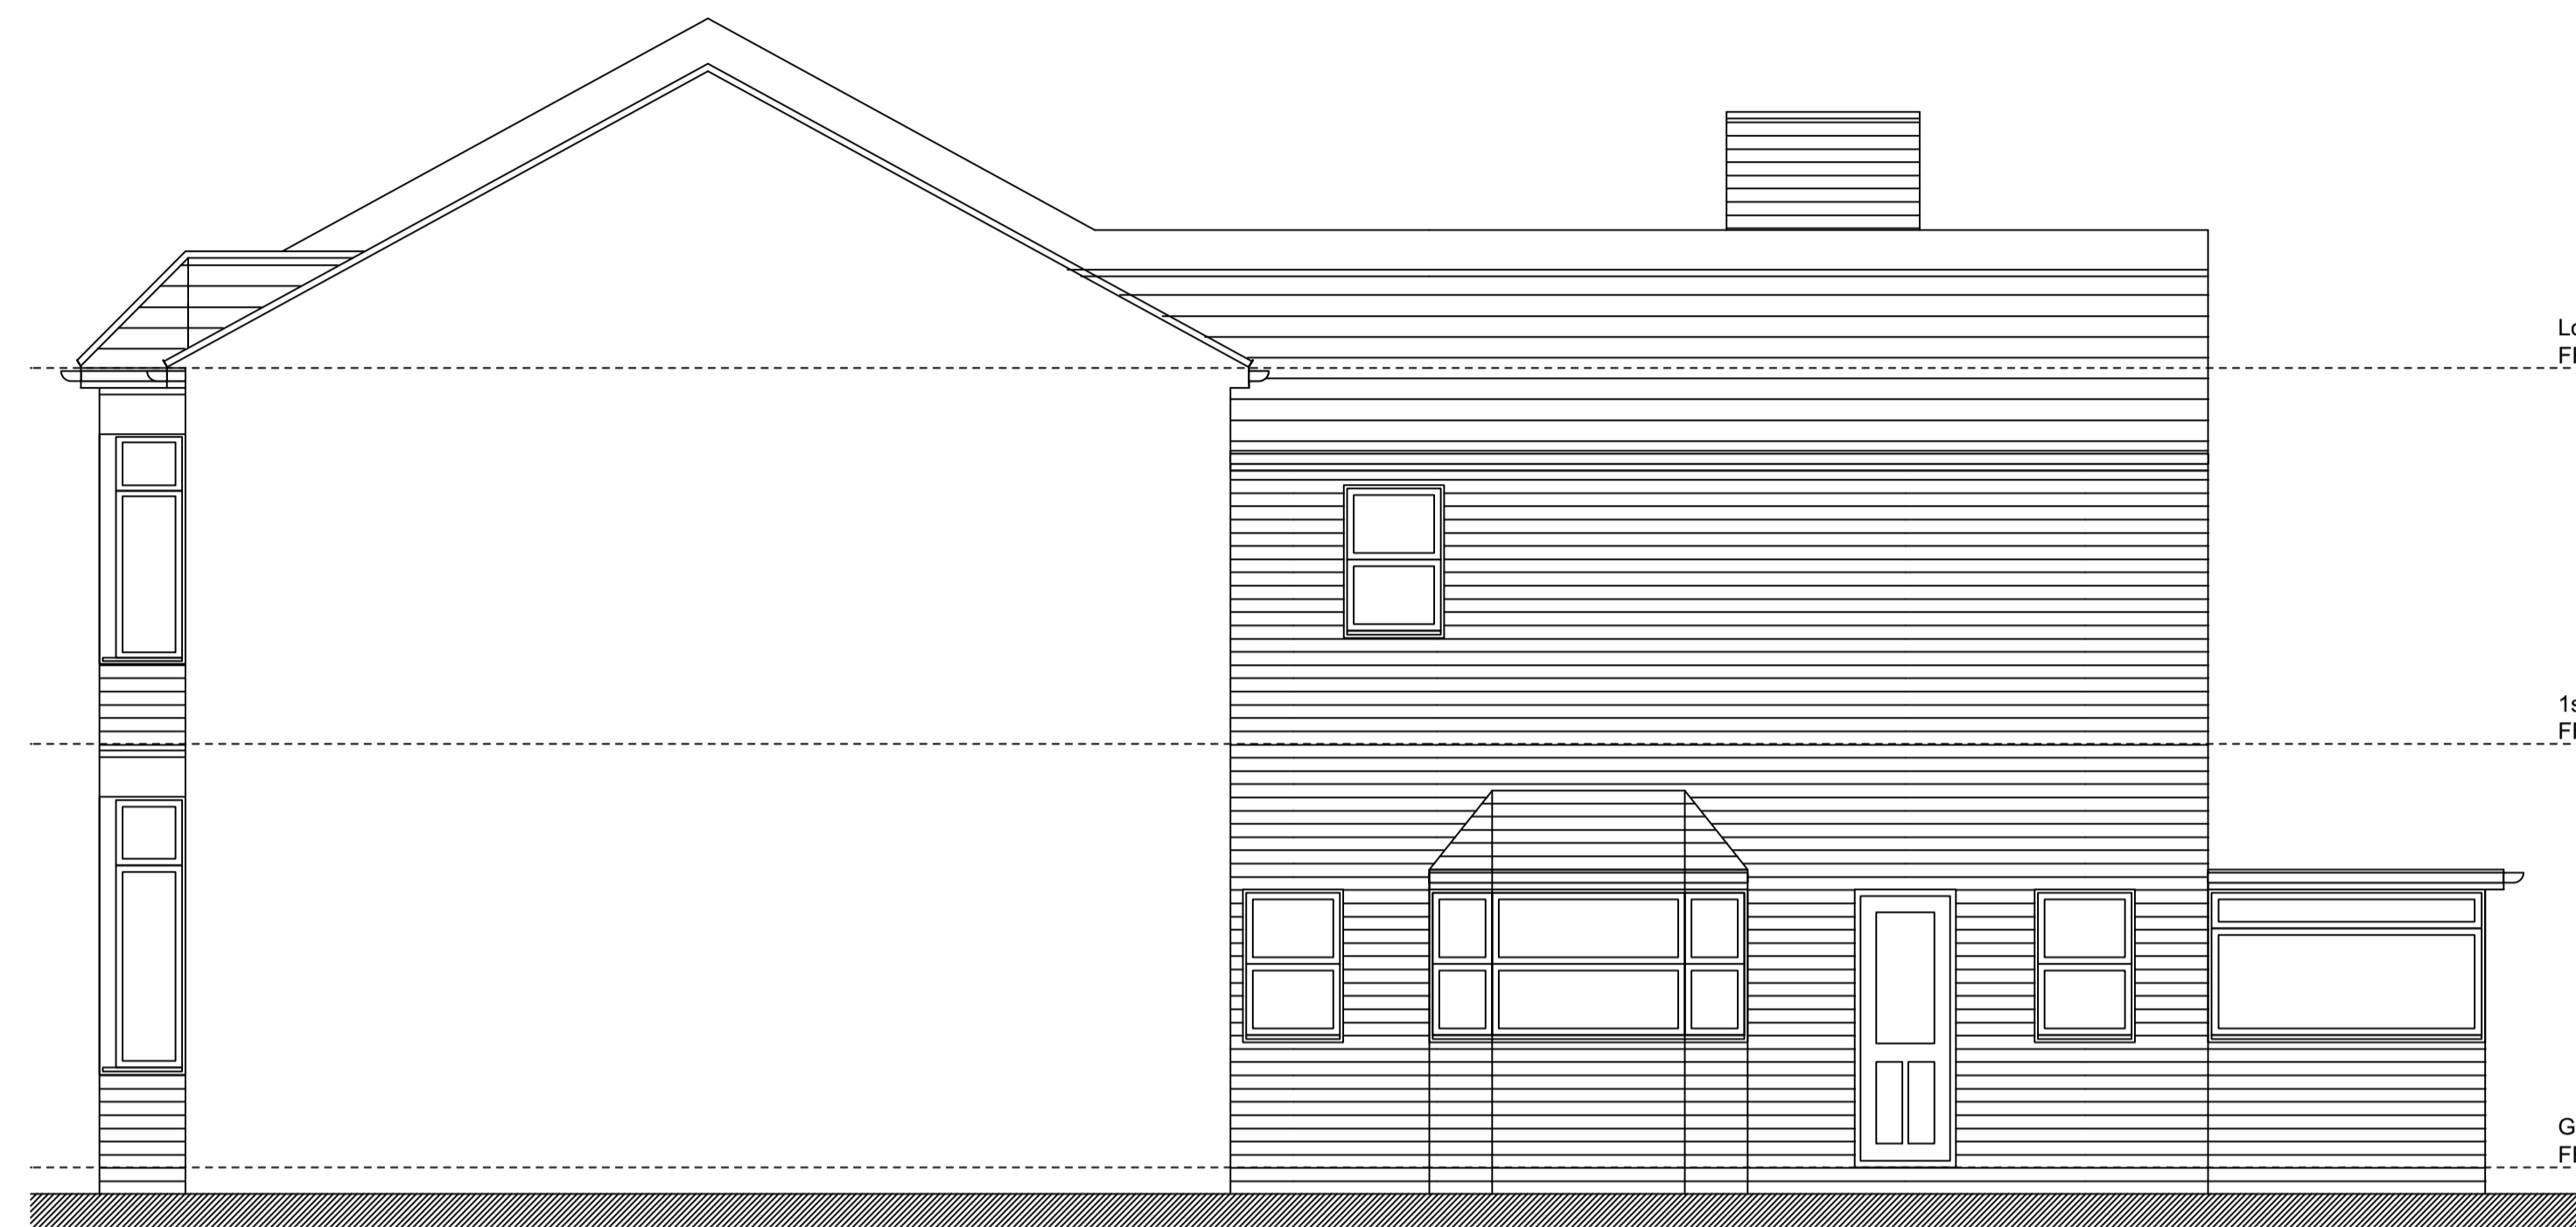

Front Elevation

Side Elevation

Rear Elevation

Section A-A

REV	DESCRIPTION	DATE	INIT	CHKD
STATUS	FOR INFORMATION			

Client

Mr. G McGarvey

Project  
85 Ivydale Road, Peckham  
London SE15 3DS

Title  
Existing Elevations & Section

Scale	Date	Drawn	Checked
1:50@A1	27/06/2022	N/A	N/A
Project No:	Drawing No.	Revision	
2022/165	103	~	