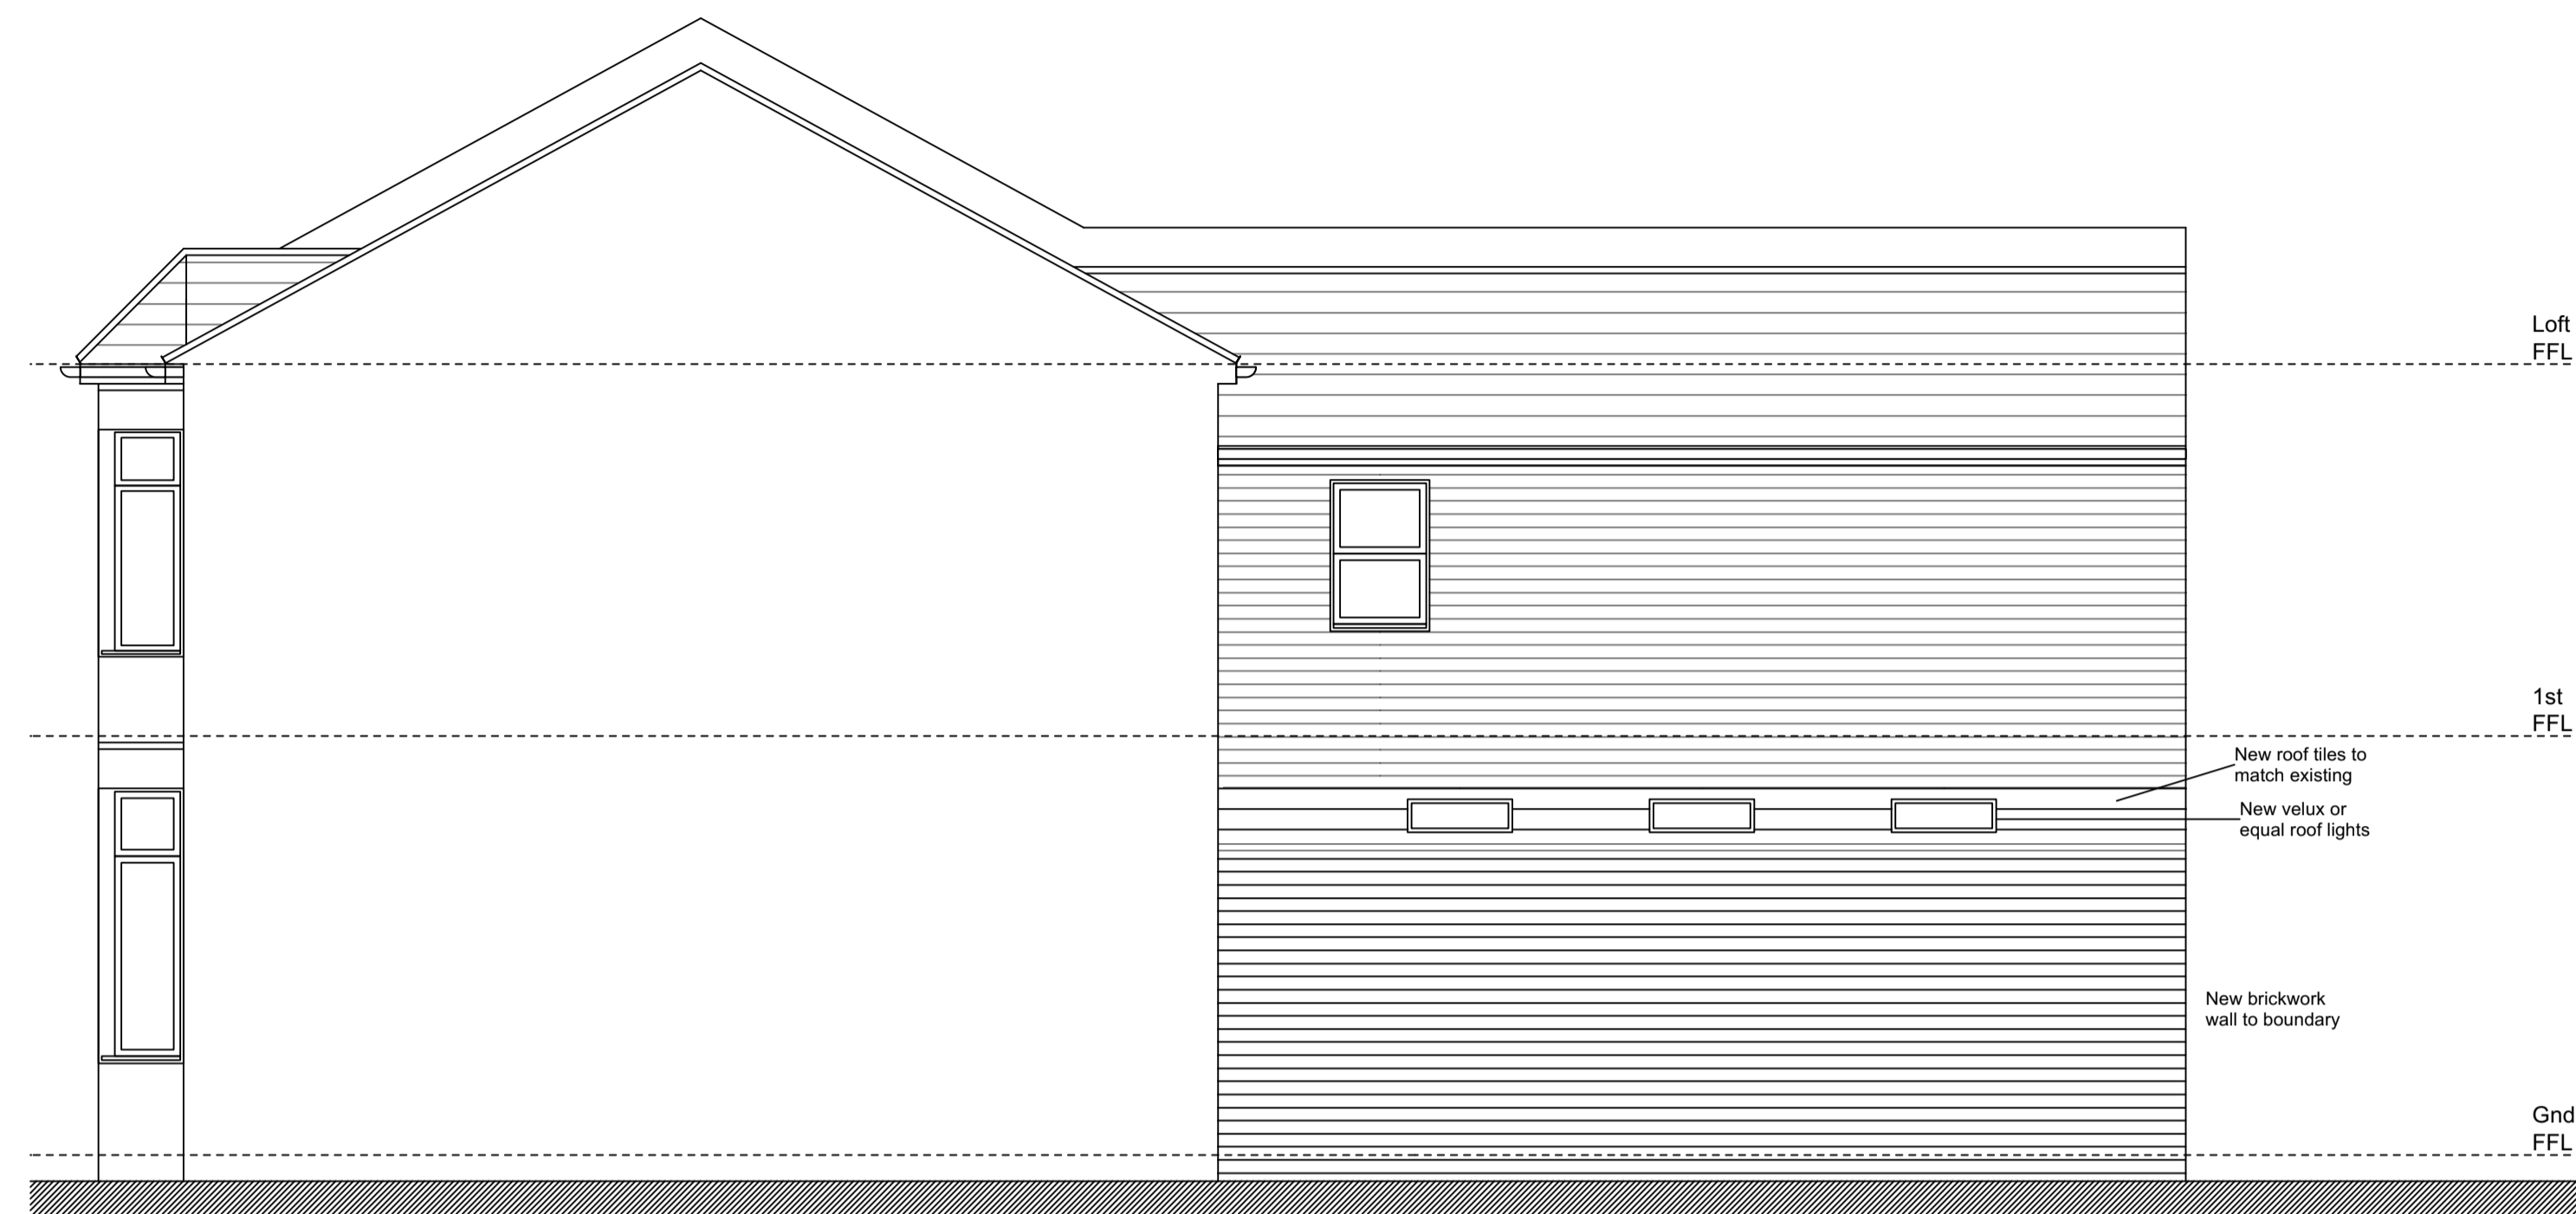

Front Elevation

Side Elevation

Rear Elevation

Section A-A

REV	DESCRIPTION	DATE	INT	CHKD
STATUS	FOR INFORMATION			

Client

Mr. G McGarvey

Project
85 Ivydale Road, Peckham
London SE15 3DS

Title
Proposed Elevations & Section

Scale	Date	Drawn	Checked
1:50@A1	27/06/2022	N/A	N/A
Project No:	Drawing No.	Revision	
2022/165	105	~	