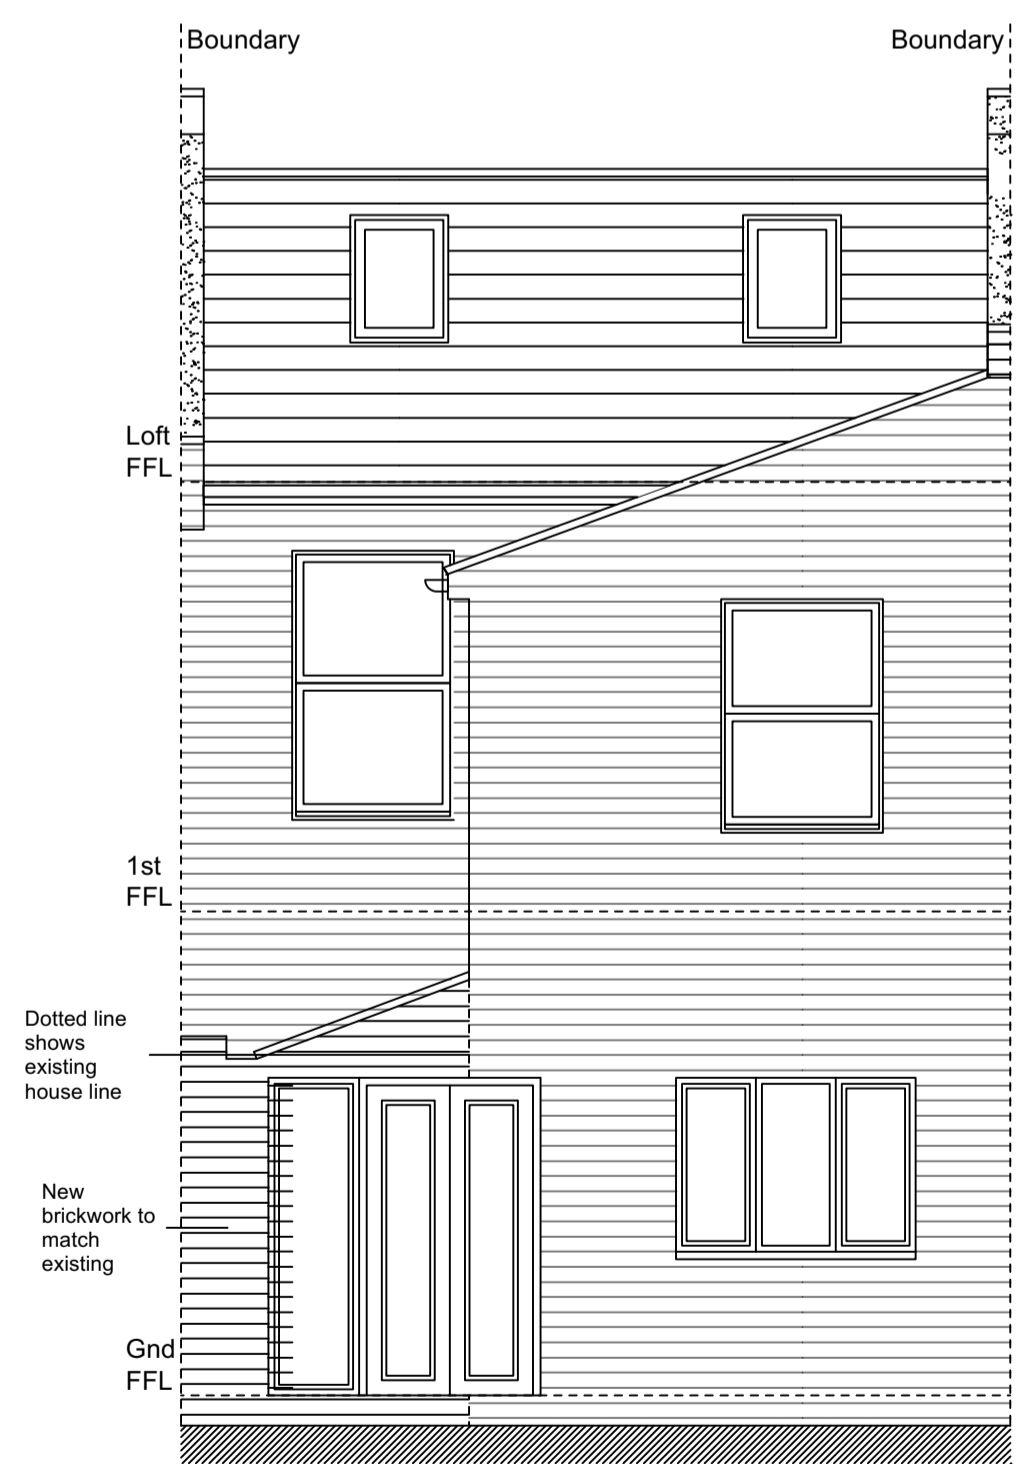

Front Elevation

Side Elevation

Rear Elevation

Section A-A

REV	DESCRIPTION	DATE	INT	CHKD
STATUS	FOR INFORMATION			

Client

Mr. G McGarvey

Project
85 Ivydale Road, Peckham
London SE15 3DS

Title
Proposed Elevations & Section

Scale	Date	Drawn	Checked
1:50@A1	27/06/2022	N/A	N/A
Project No:	Drawing No.	Revision	
2022/165	105	~	