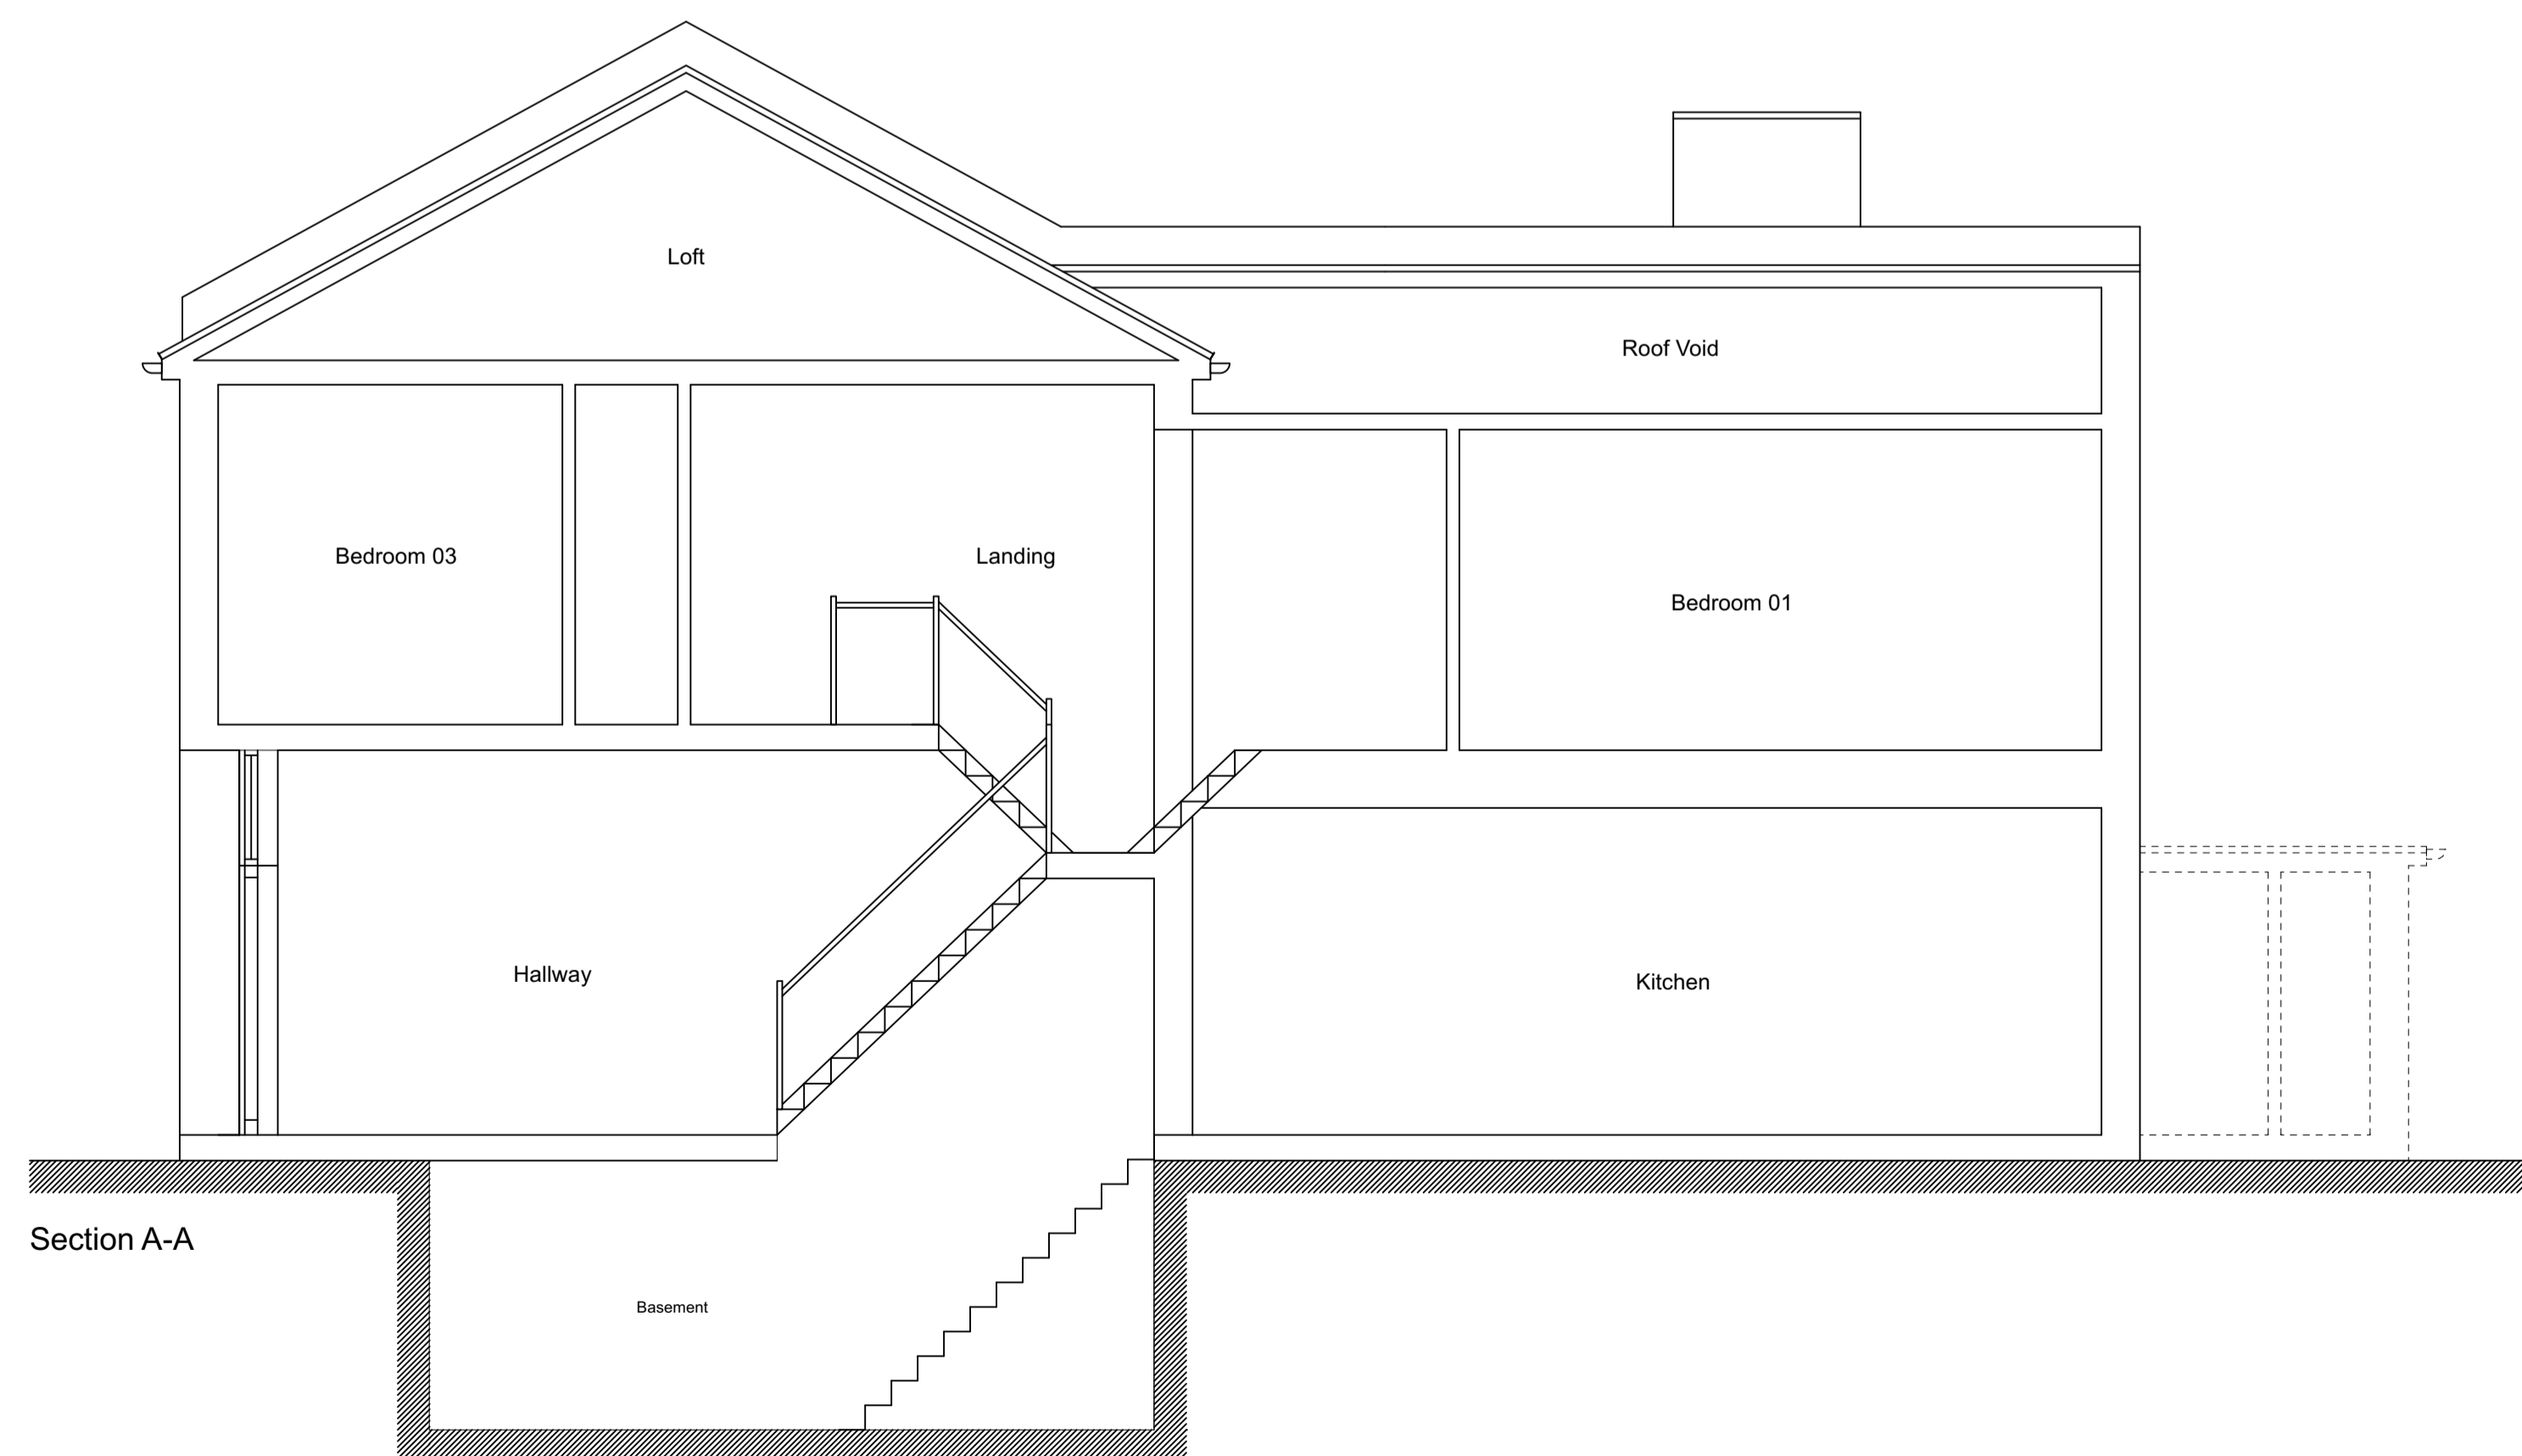

Front Elevation

Side Elevation

Rear Elevation

Section A-A

REV	DESCRIPTION	DATE	INT	CHKD
STATUS	FOR INFORMATION			

Client

Mr. G McGarvey

Project
85 Ivydale Road, Peckham
London SE15 3DS

Title
Proposed Elevations & Section

Scale	Date	Drawn	Checked
1:50@A1	27/06/2022	N/A	N/A
Project No:	Drawing No.	Revision	
2022/165	105	~	