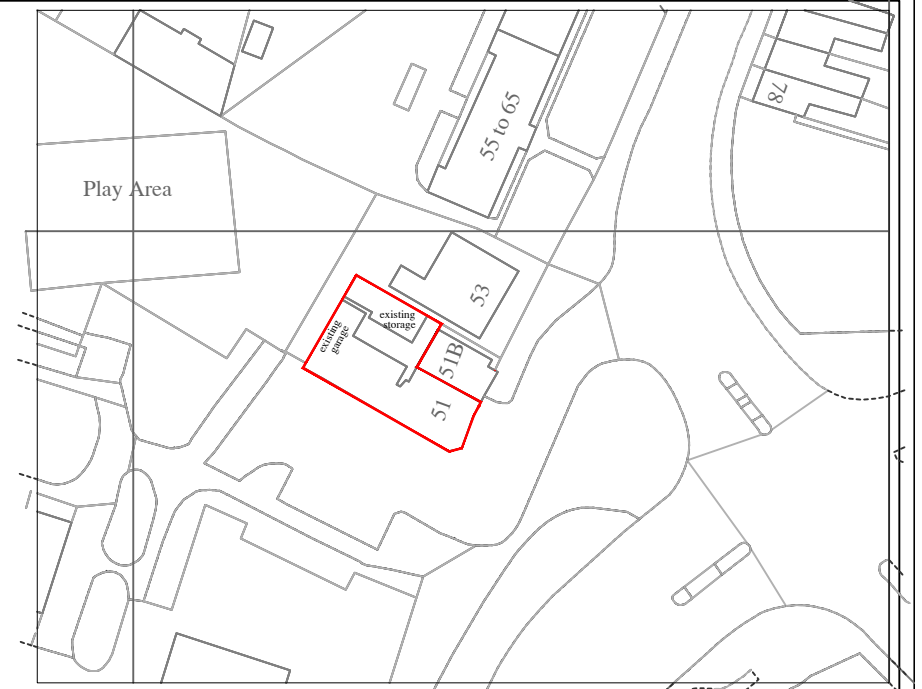

Play Area

no	revision	date	control
project 51A AND C MONTAGU ROAD EDMONTON N18 2LX			
drawing title EXISTING FIRST FLOOR PLAN			
scale 1/100#A3			
date MAY 2023			
dwg.no A.TONBUL-05-PL02