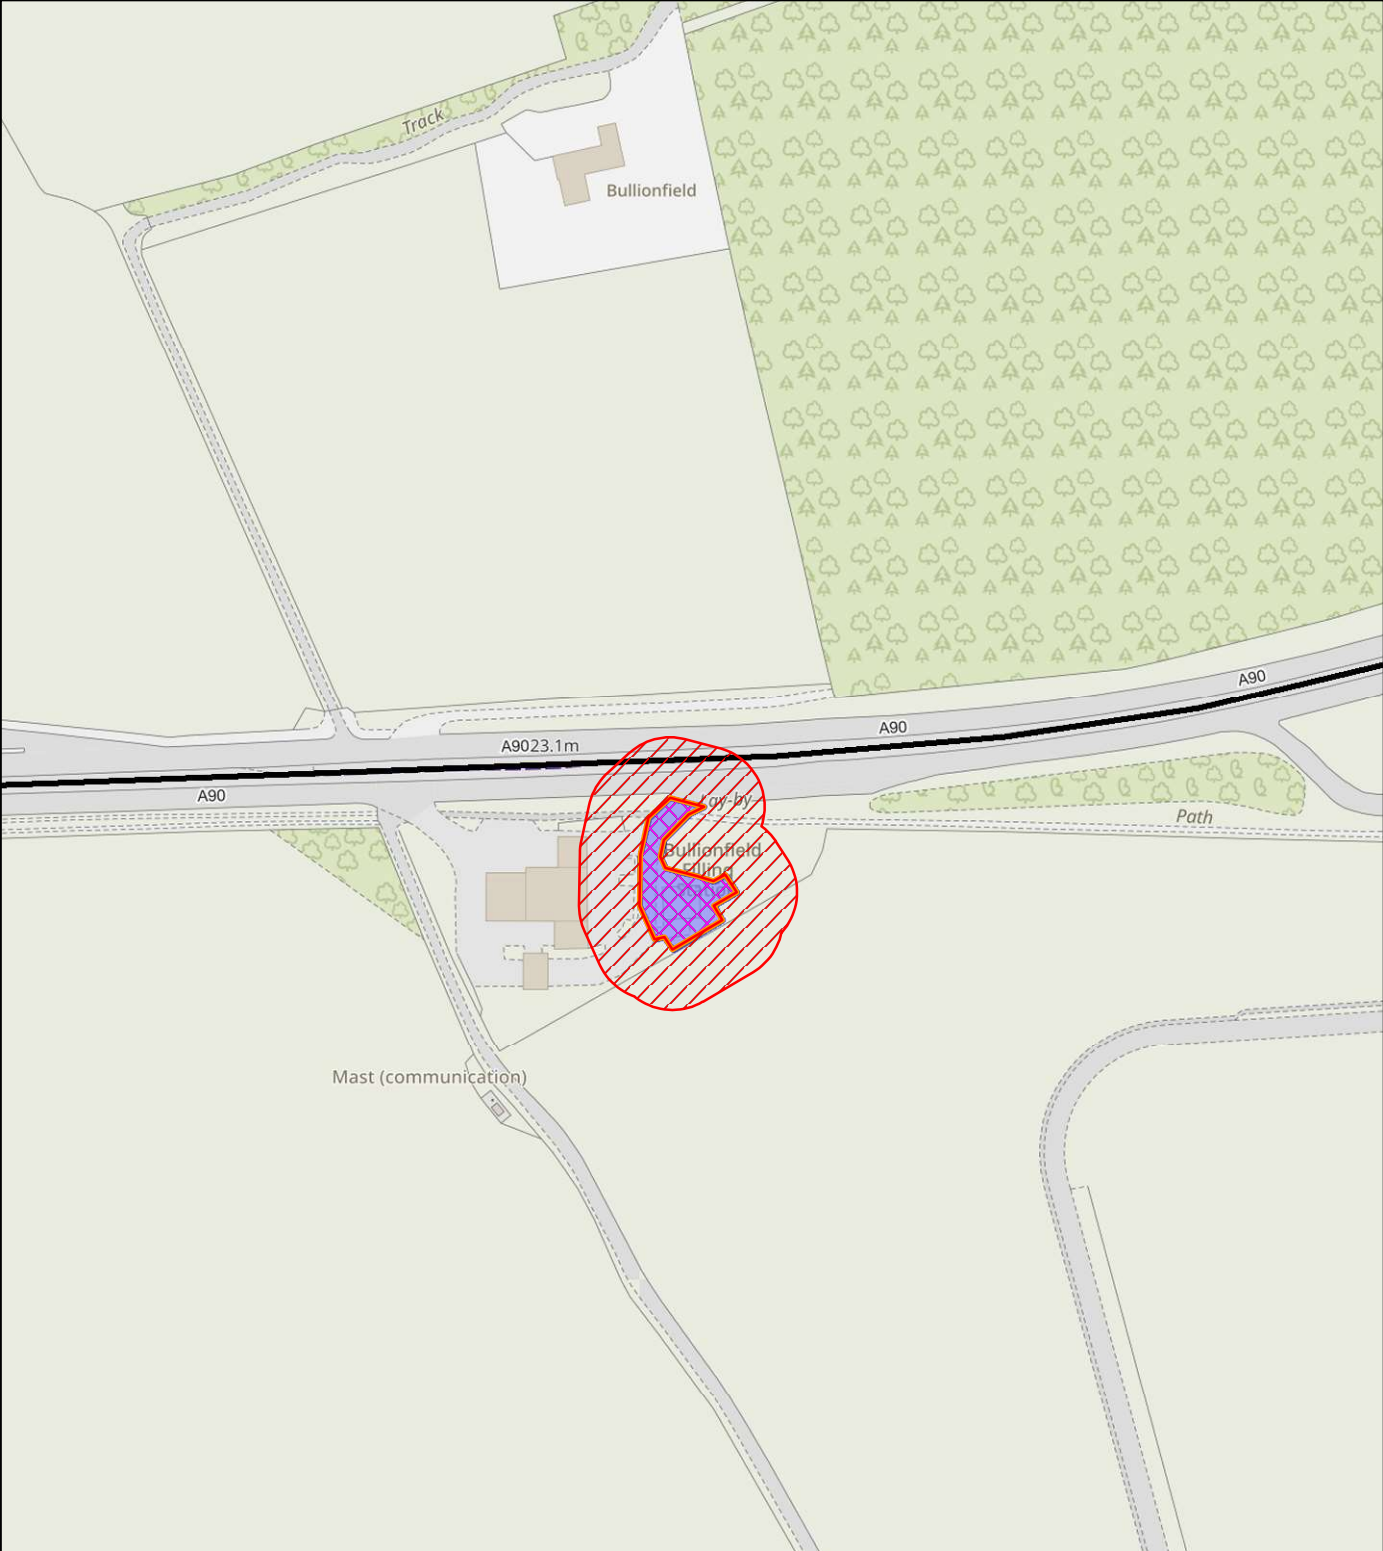

## NEIGHBOUR NOTIFICATION

Location Plan showing planning application site

This map is for Neighbour Notification ONLY. It must not be reproduced or used for any other purpose.

© Crown copyright [and database rights] 2023 OS 100016971. You are permitted to use this data solely to enable you to respond to, or interact with, the organisation that provided you with the data. You are not permitted to copy, sub-licence, distribute or sell any of this data to third parties in any form.