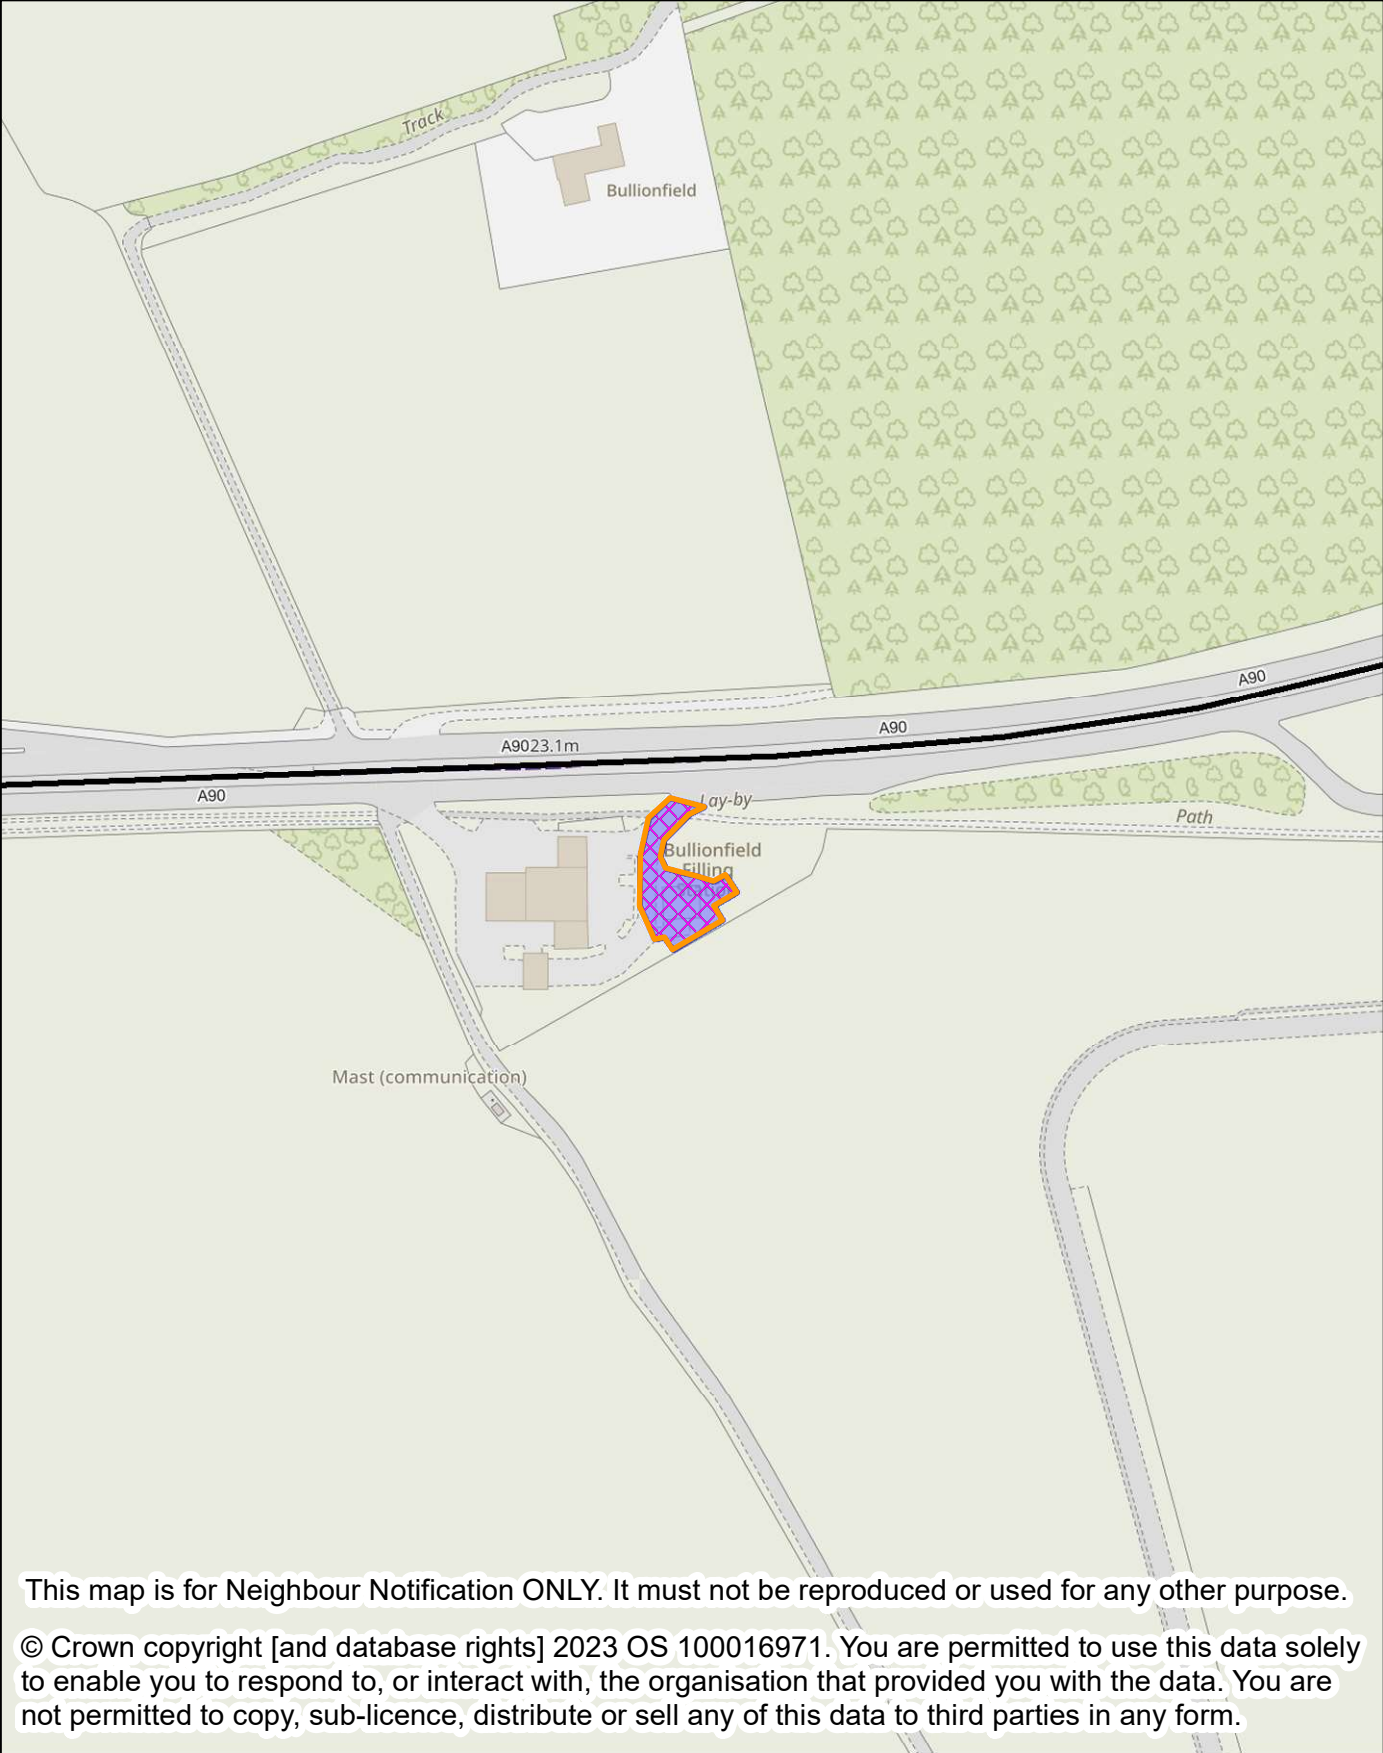

## NEIGHBOUR NOTIFICATION

Location Plan showing planning application site

This map is for Neighbour Notification ONLY. It must not be reproduced or used for any other purpose.

© Crown copyright [and database rights] 2023 OS 100016971. You are permitted to use this data solely to enable you to respond to, or interact with, the organisation that provided you with the data. You are not permitted to copy, sub-licence, distribute or sell any of this data to third parties in any form.