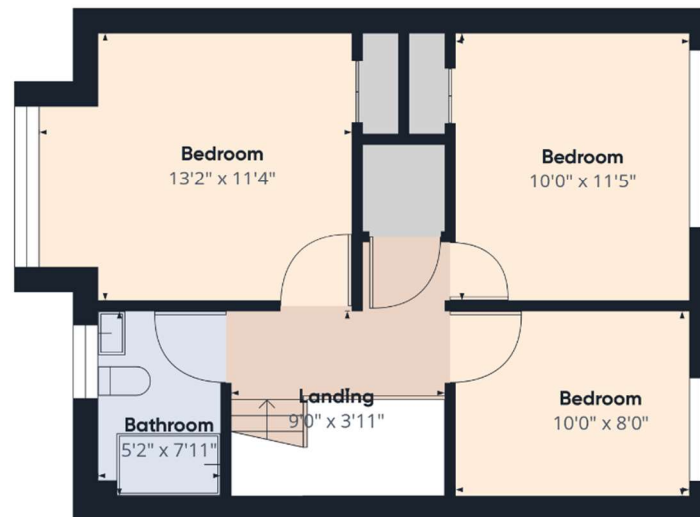

Floor 0

Floor 1

Approximate total area⁽¹⁾
1066.97 ft²

Excluding balconies and terraces

While every attempt has been made to ensure accuracy, all measurements are approximate, not to scale. This floor plan is for illustrative purposes only.