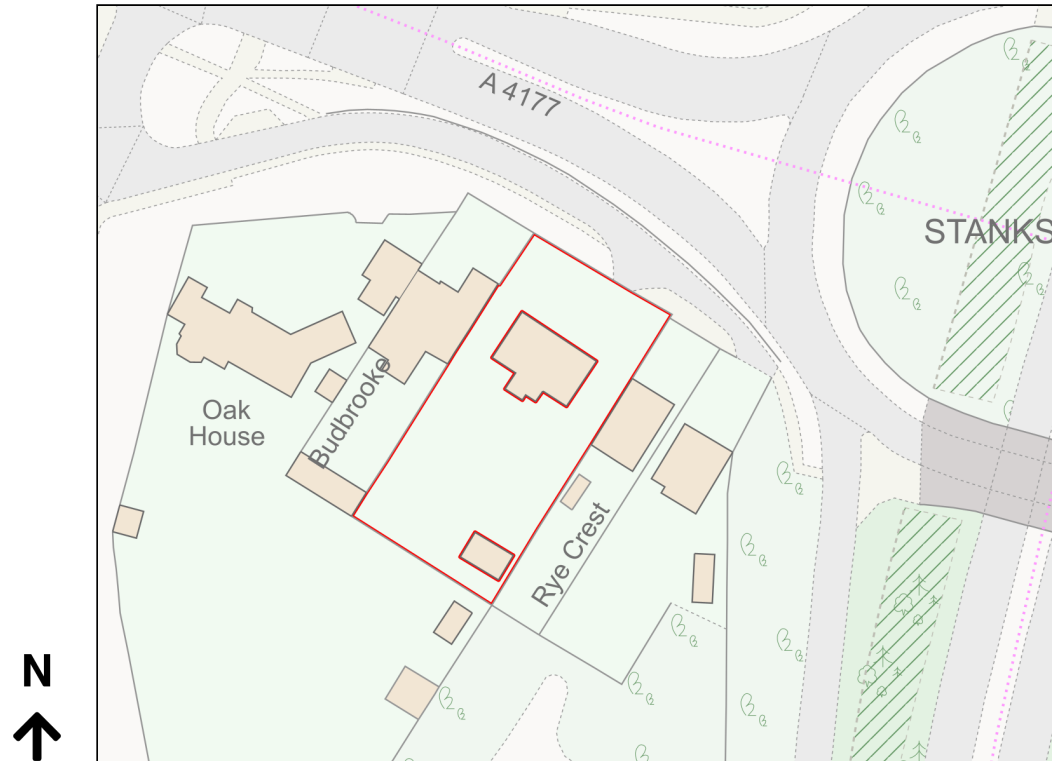

Location Plan

Site Address: Ilmington, Birmingham Road, Budbrooke, CV35 7DX

Date Produced: 10-Dec-2023

Scale: 1:1250 @A4

Planning Portal Reference: PP-12666698v1