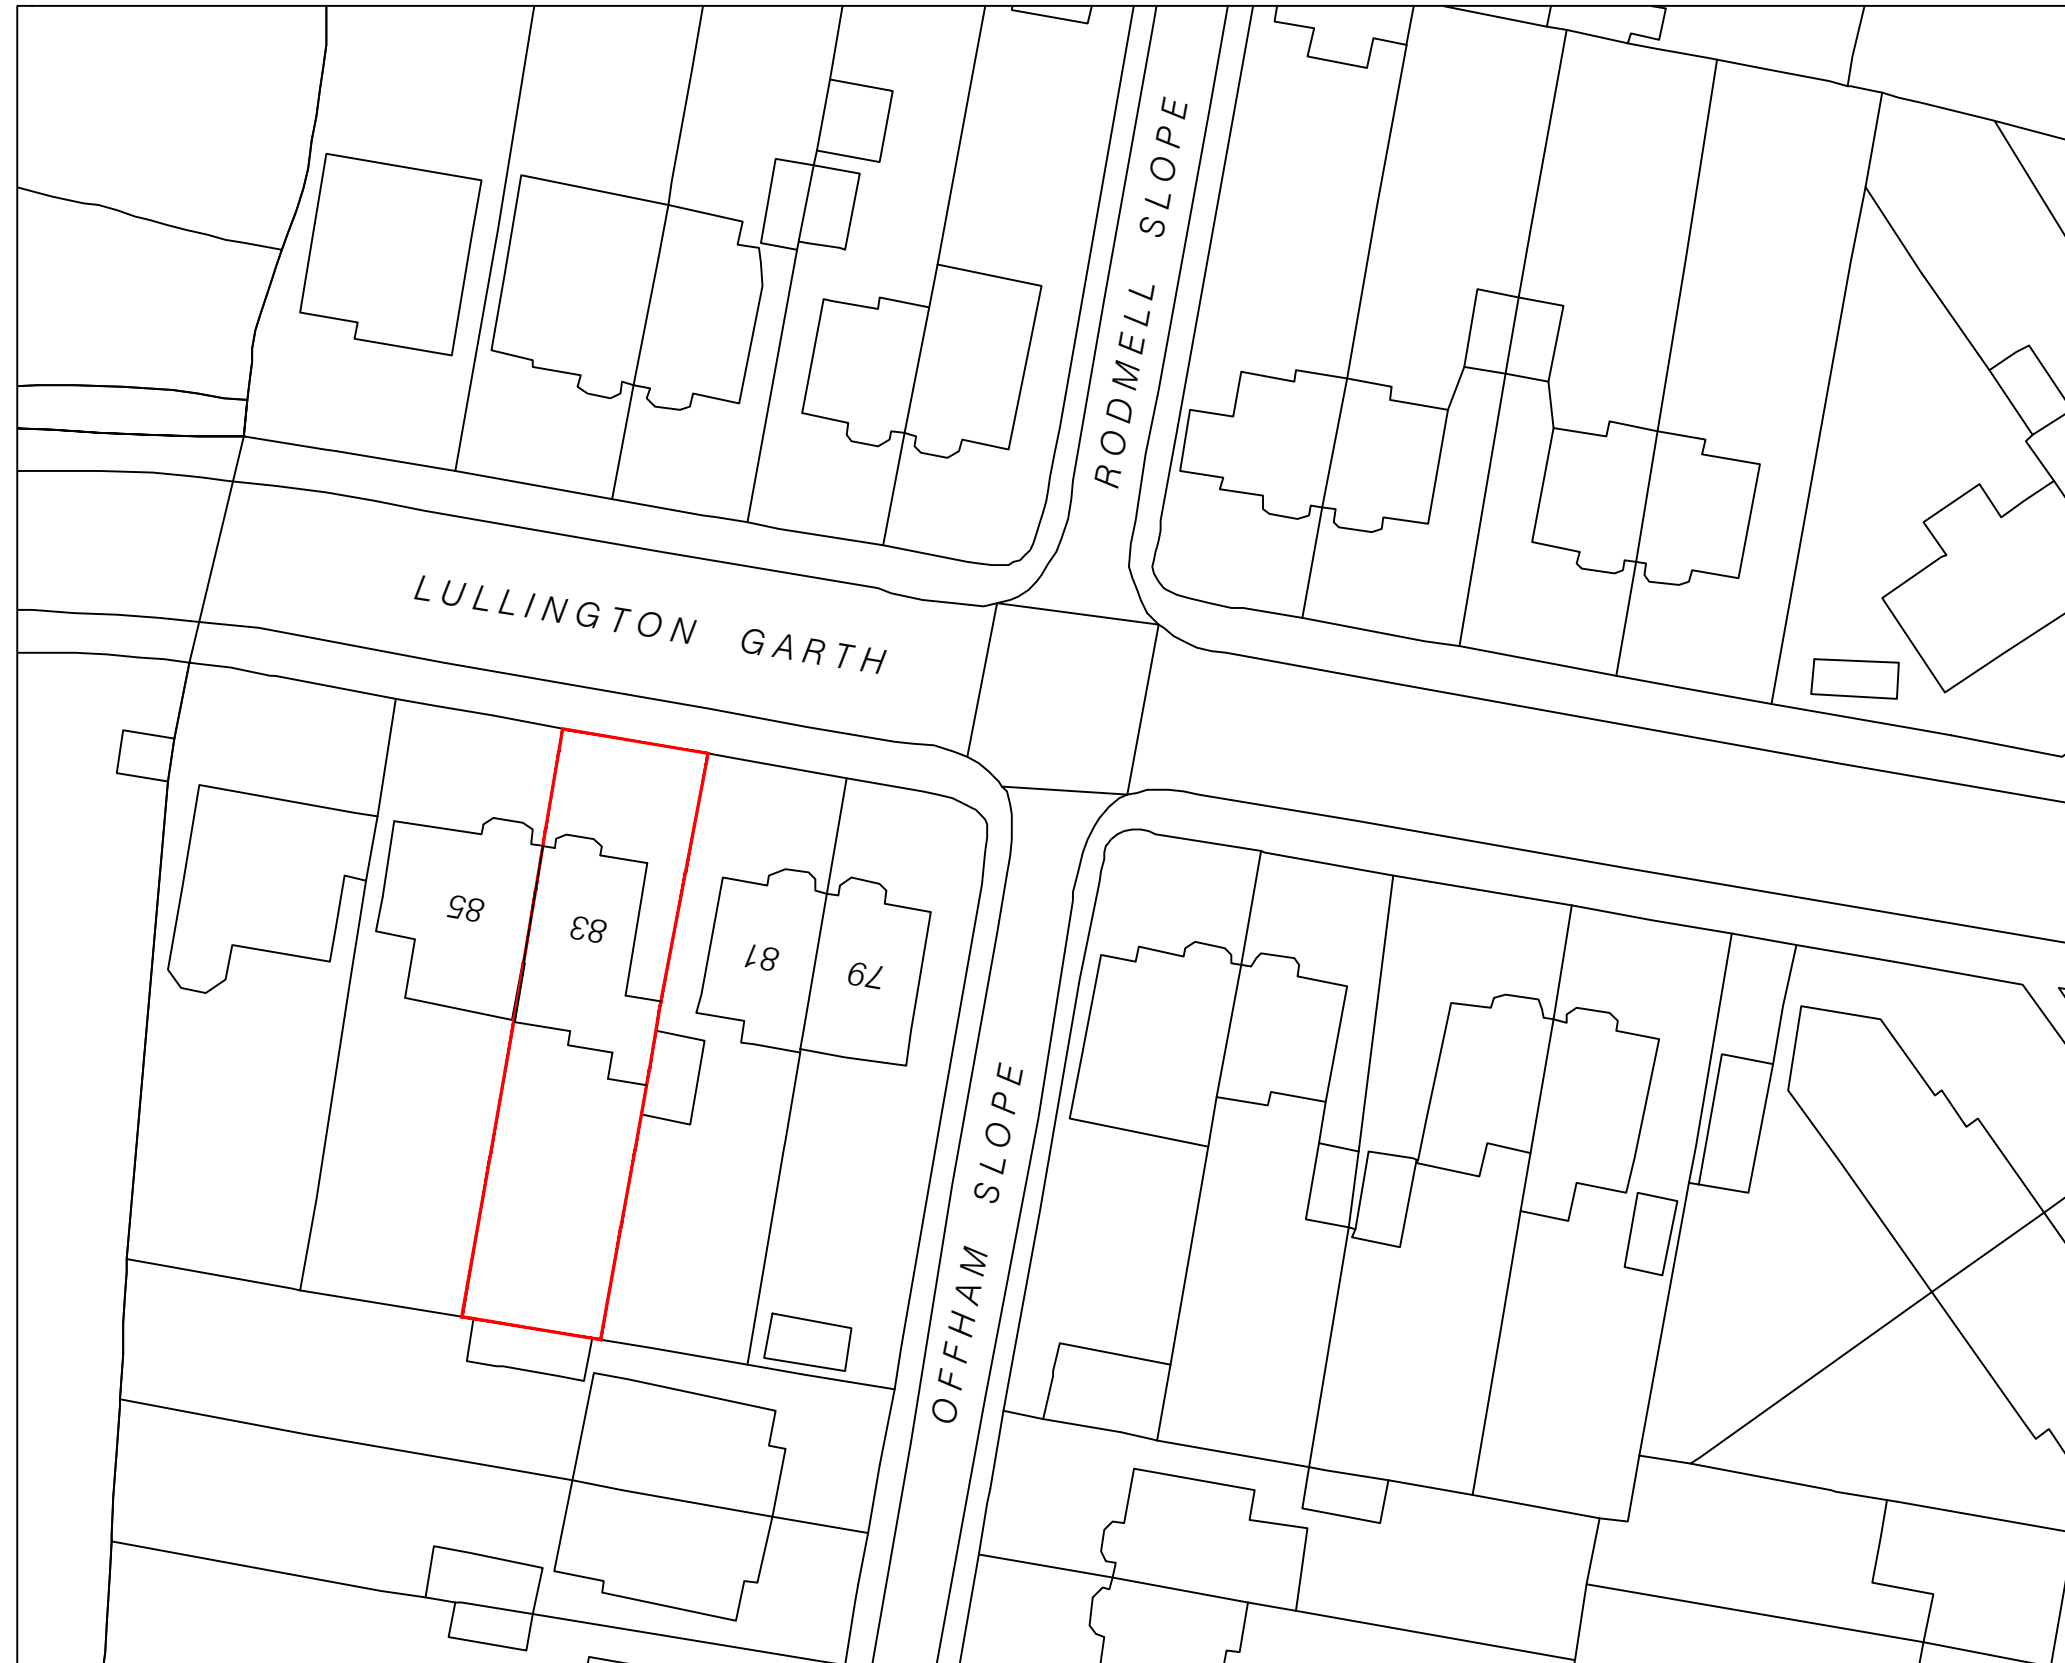

NOTES
THIS DRAWING IS FOR PLANNING USE ONLY,
STRUCTURE AND BUILDING CONTROL
APPROVAL IS REQUIRED BEFORE
COMMENCEMENT OF ANY BUILDING
WORKS. DO NOT REPRODUCE THIS
DRAWING WITHOUT PERMISSION, THIS
DRAWING IS SUBJECT TO COPYRIGHT .

THE LOFT CONVERTER

The Loft Converter (City) Ltd
33 East Barnet road New barnet EN4 8RN
info@theloftconverter.com
www.theloftconverter.com
Mobile: 07525041120
Tel:0208 361 7458

Client
83 LULLINGTON GARTH,
GREATER LONDON N12 7BL

Drawing Title
BLOCK PLAN

Scale 1:500	Date 27/10/2023	Checked AZ	Drawn By AZ

Drawing Number D11	Revision