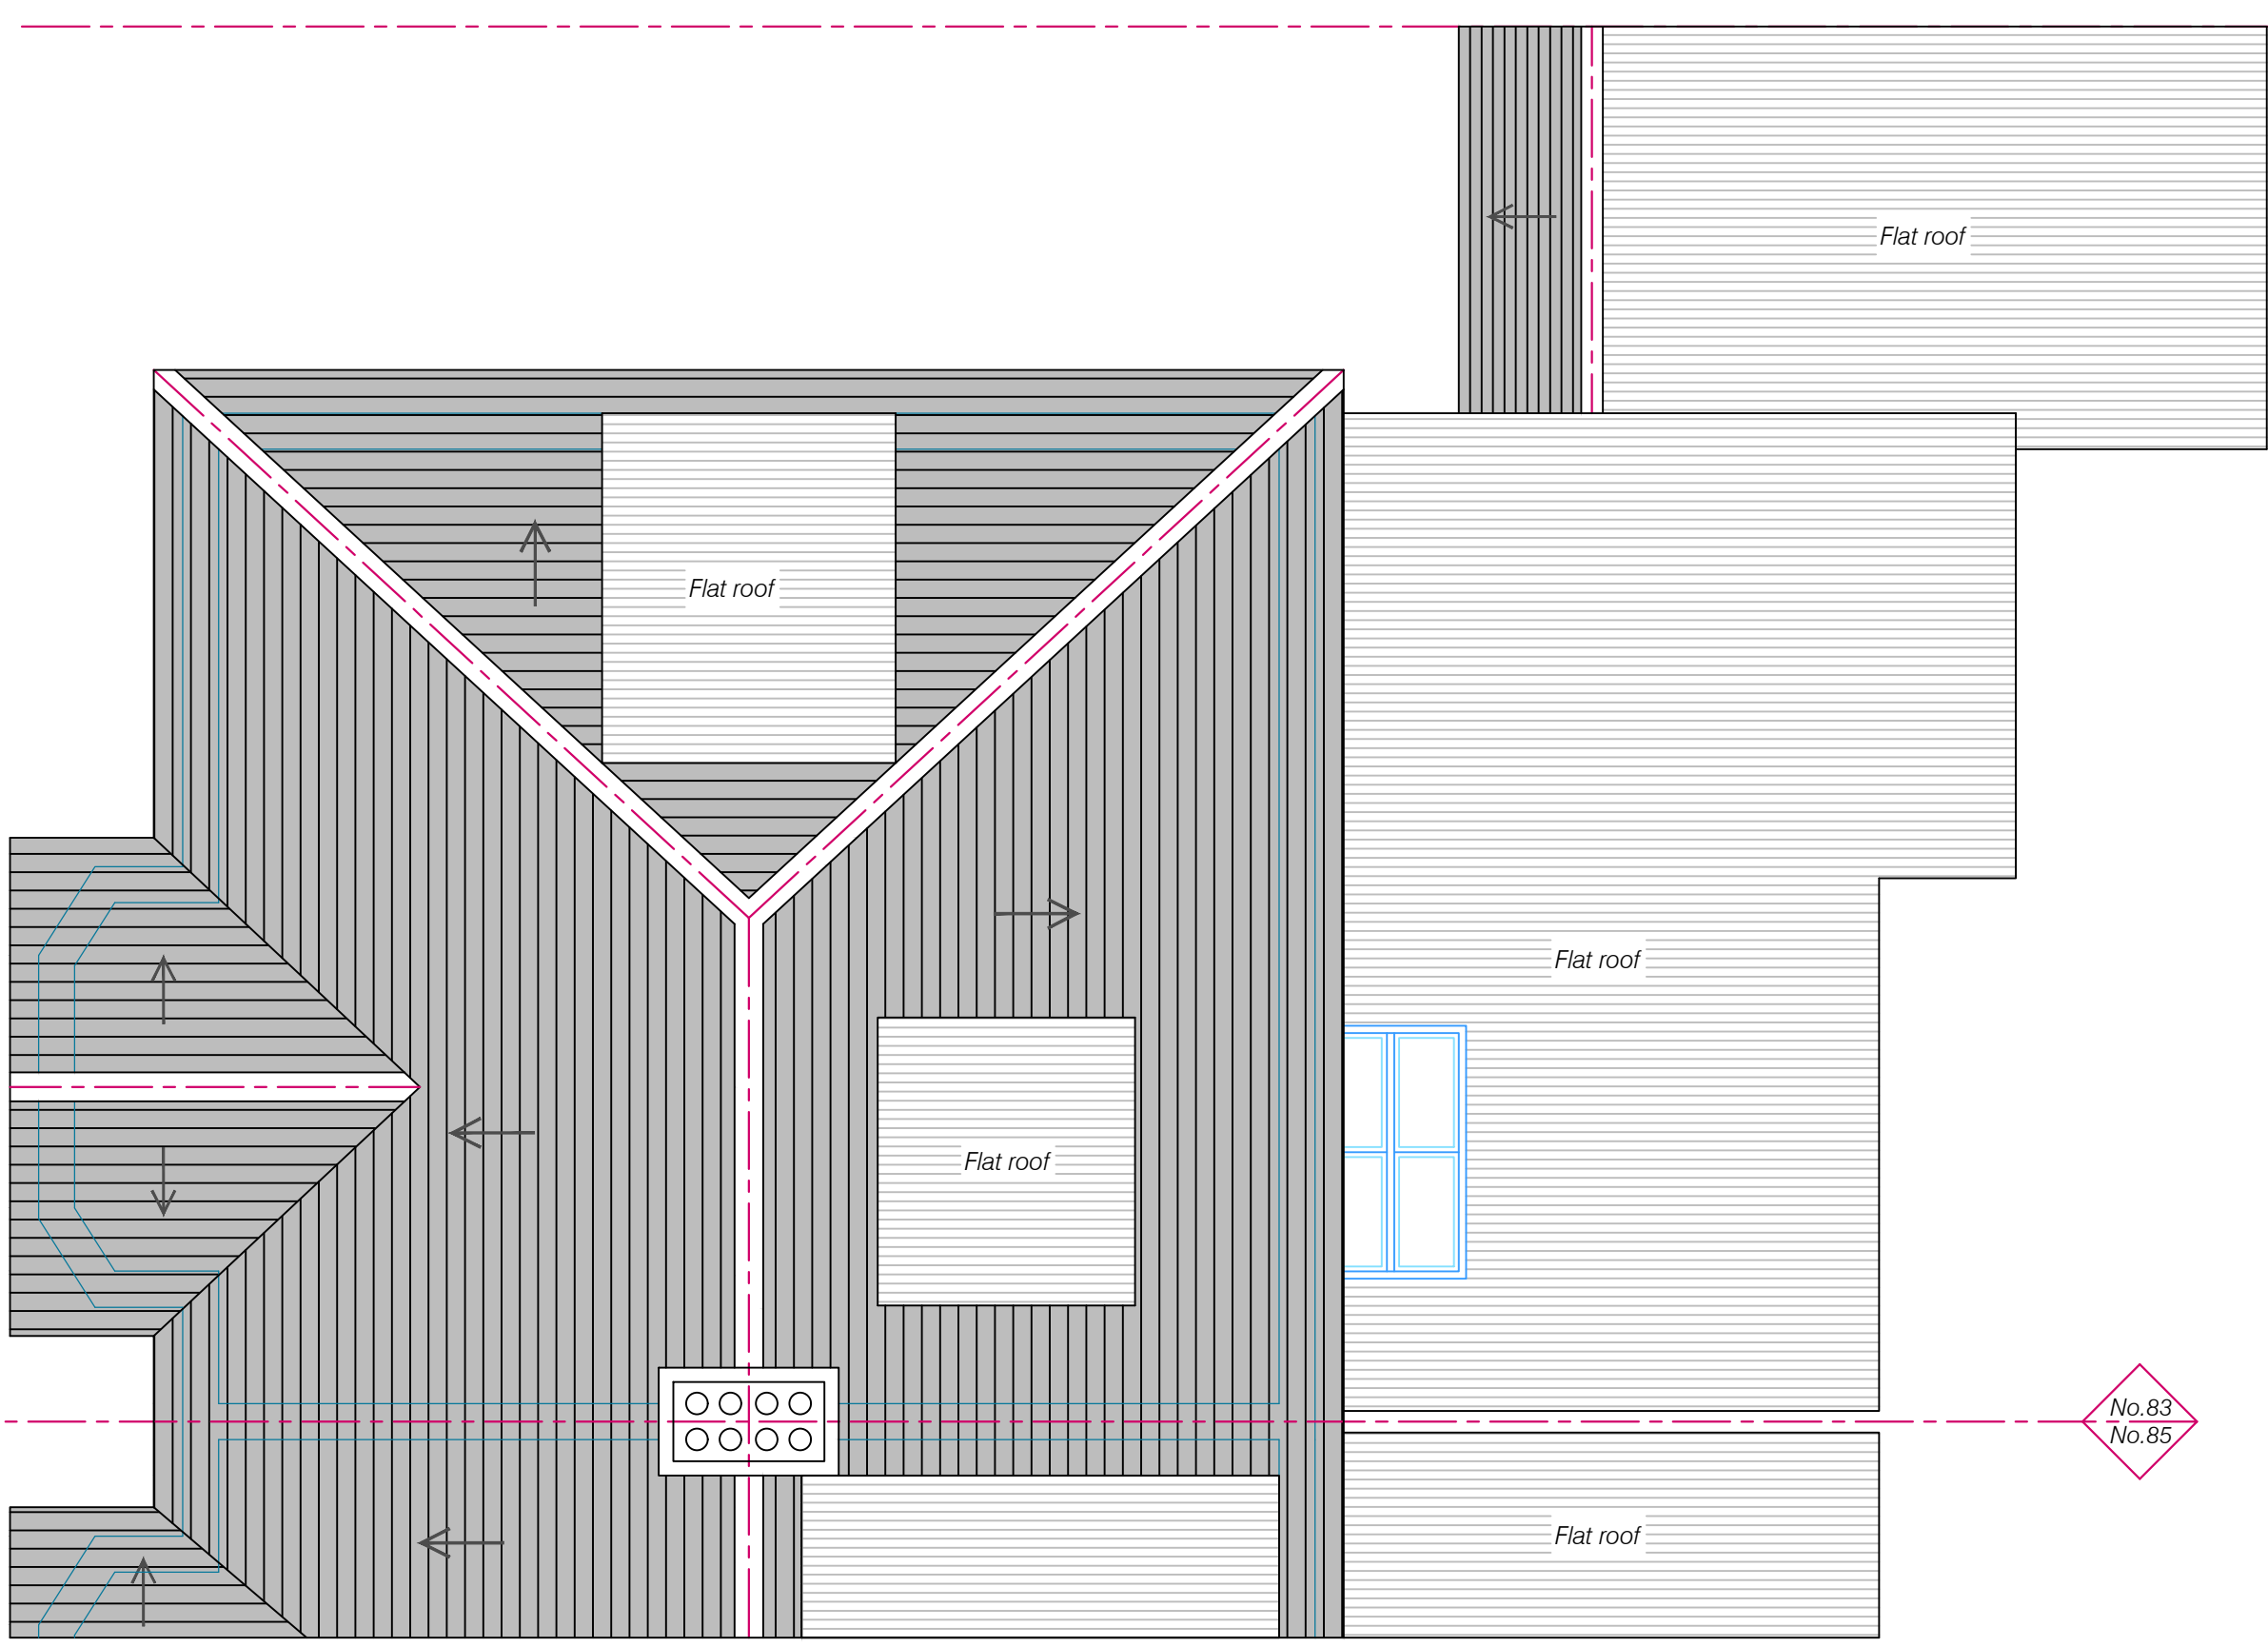

NOTES
THIS DRAWING IS FOR PLANNING USE ONLY,
STRUCTURE AND BUILDING CONTROL
APPROVAL IS REQUIRED BEFORE
COMMENCEMENT OF ANY BUILDING
WORKS. DO NOT REPRODUCE THIS
DRAWING WITHOUT PERMISSION, THIS
DRAWING IS SUBJECT TO COPYRIGHT .

No.81
No.83

EXISTING ROOF PLAN