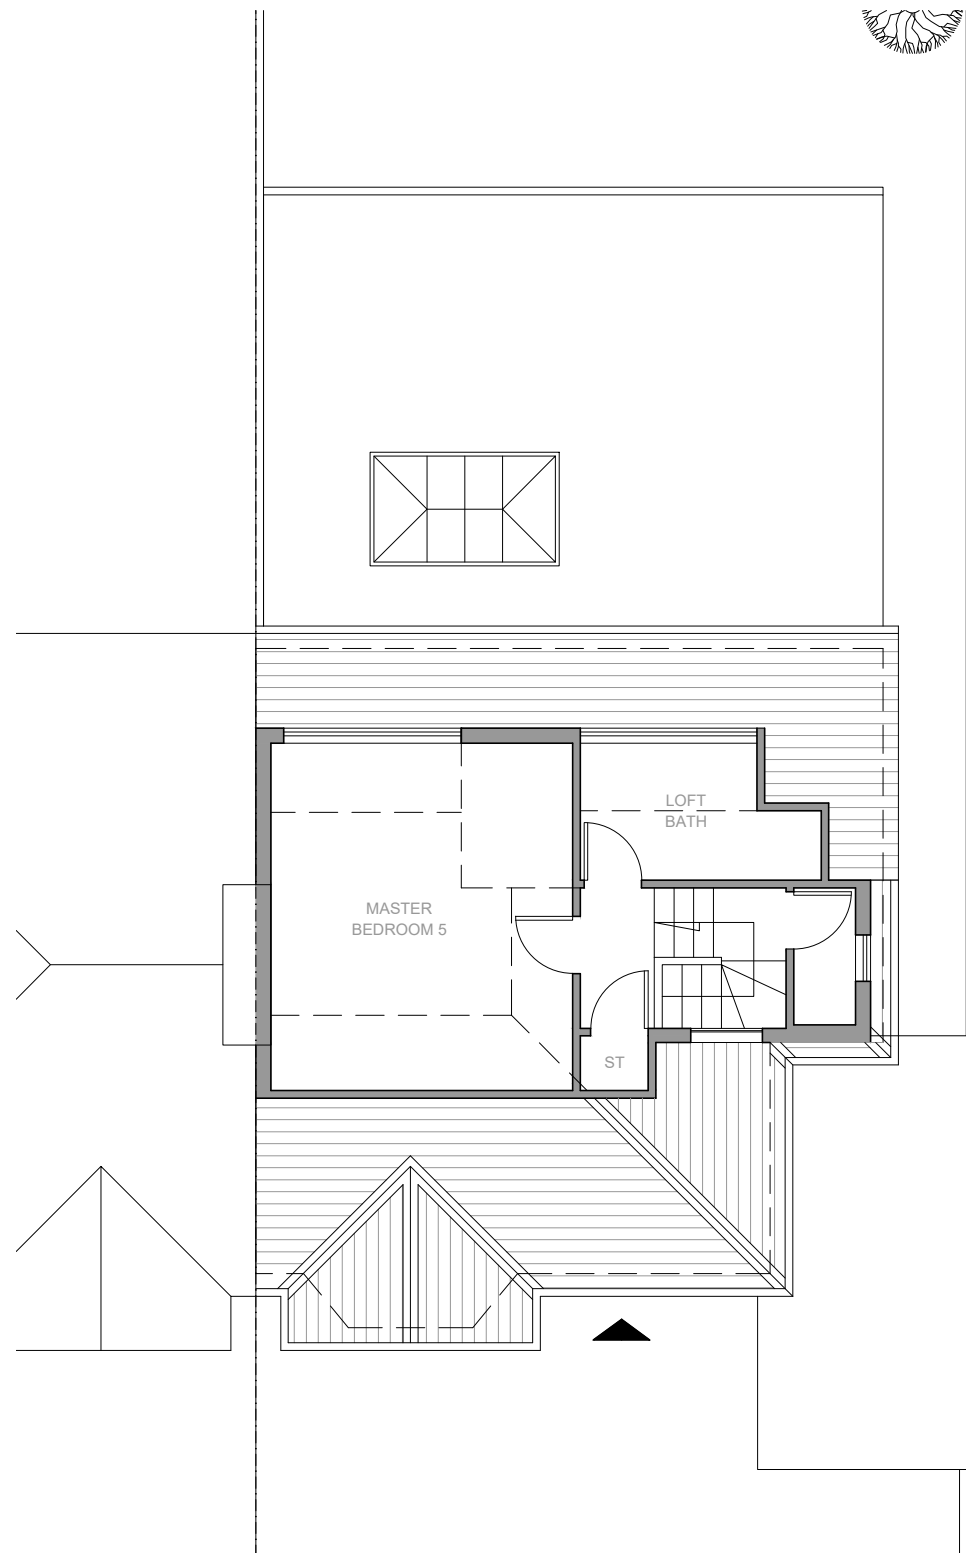

1 / Ground Floor, @1:100

2 / First Floor, @1:100

Job Title:
9 Greenfield Gardens, London NW2 1HT

Drawing Title:
Proposed Floor Plans

Planning Architecture Ltd
71-75 Shelton Street,
London, WC2H 9JQ
Email: info@planningarchitecture.co.uk
Website: planningarchitecture.co.uk

Project No: -
Status: Planning

Date: 21/07/2023
Scale: As shown@ A3
Drawing No: 10 PL
Rev: -

3 / Second Floor, @1:100

4 / Roof Plan, @1:100

Job Title:
9 Greenfield Gardens, London NW2 1HT
 Drawing Title:
Proposed Floor Plans

Project No: -
 Status: Planning

Date: 21/09/2023
 Scale: As shown@ A3
 Drawing No: 12 PL
 Rev: -

1 / Side Elevation, @1:100

Job Title:
 9 Greenfield Gardens, London NW2 1HT
 Drawing Title:
 Proposed Elevation

Project No: -
 Status: Planning

Date: 21/09/2023
 Scale: As shown@ A3
 Drawing No: 15 PL
 Rev: -