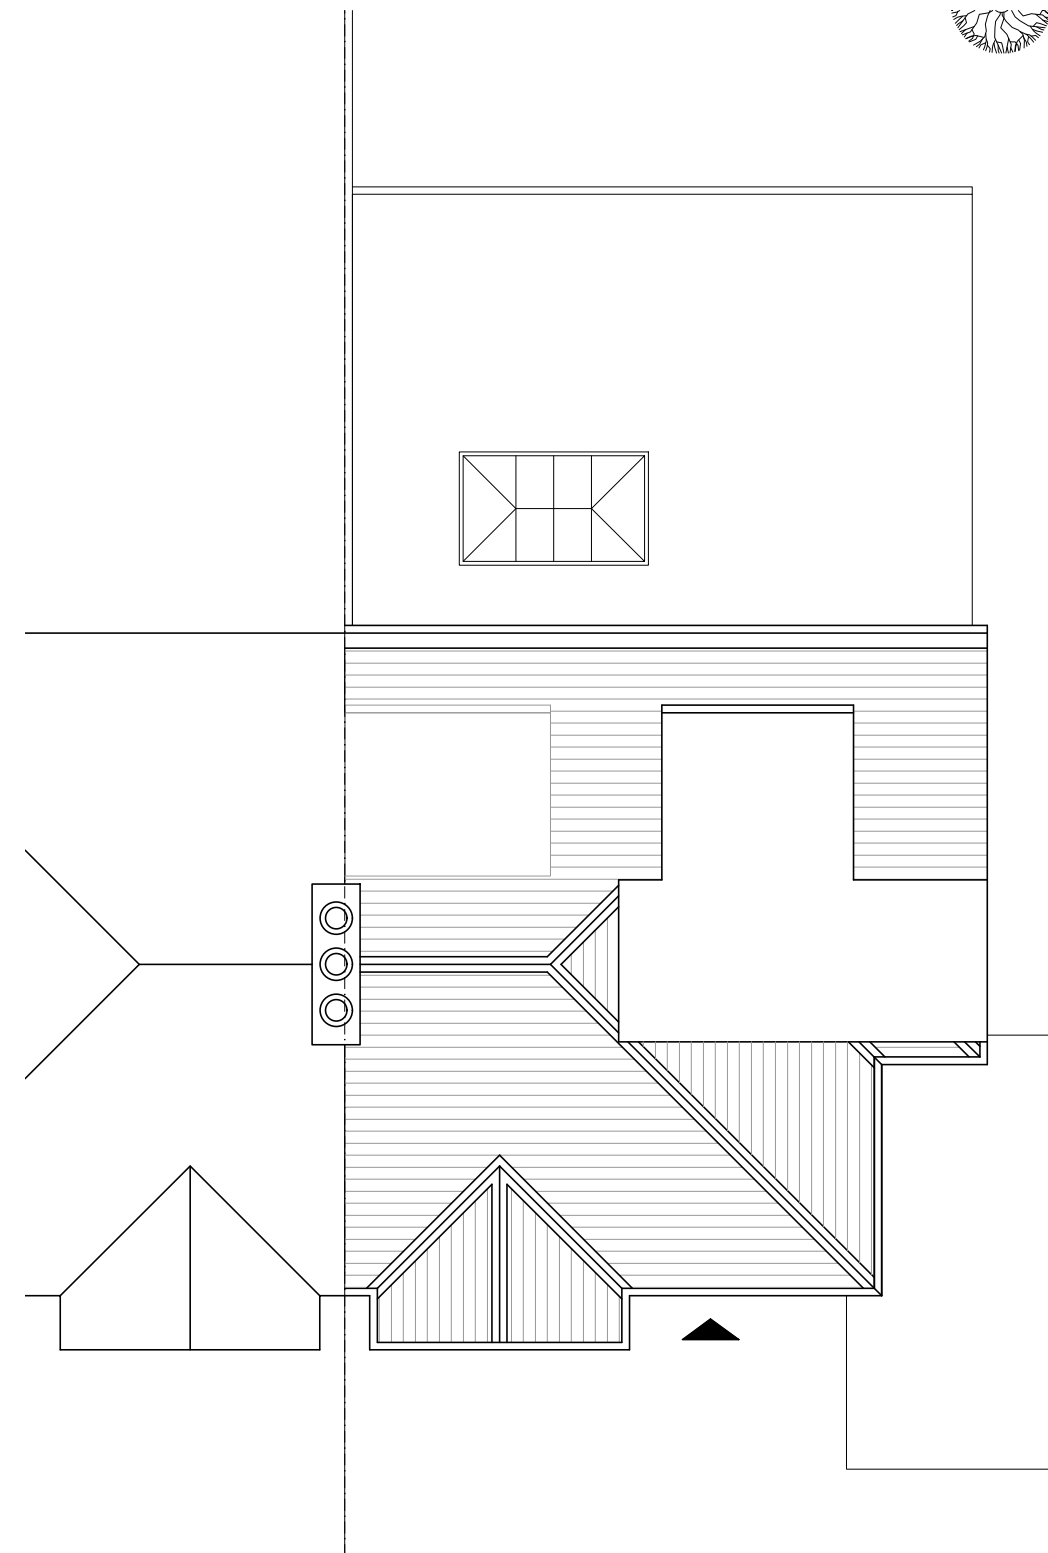

1 / Ground Floor, @1:100

2 / First Floor, @1:100

Job Title:
9 Greenfield Gardens, London NW2 1HT

Drawing Title:
Proposed Floor Plans

Planning Architecture Ltd
71-75 Shelton Street,
London, WC2H 9JQ
Email: info@planningarchitecture.co.uk
Website: planningarchitecture.co.uk

Project No: -
Status: Planning

Date: 21/07/2023
Scale: As shown@ A3
Drawing No: 10 PL
Rev: -

3 / Second Floor, @1:100

4 / Roof Plan, @1:100

Job Title:
9 Greenfield Gardens, London NW2 1HT
 Drawing Title:
Proposed Floor Plans

Project No: -
 Status: Planning

Date: 21/09/2023
 Scale: As shown@ A3
 Drawing No: 12 PL
 Rev: -

1 / Side Elevation, @1:100

Job Title:
 9 Greenfield Gardens, London NW2 1HT
 Drawing Title:
 Proposed Elevation

Project No: -
 Status: Planning

Date: 21/09/2023
 Scale: As shown@ A3
 Drawing No: 15 PL
 Rev: -