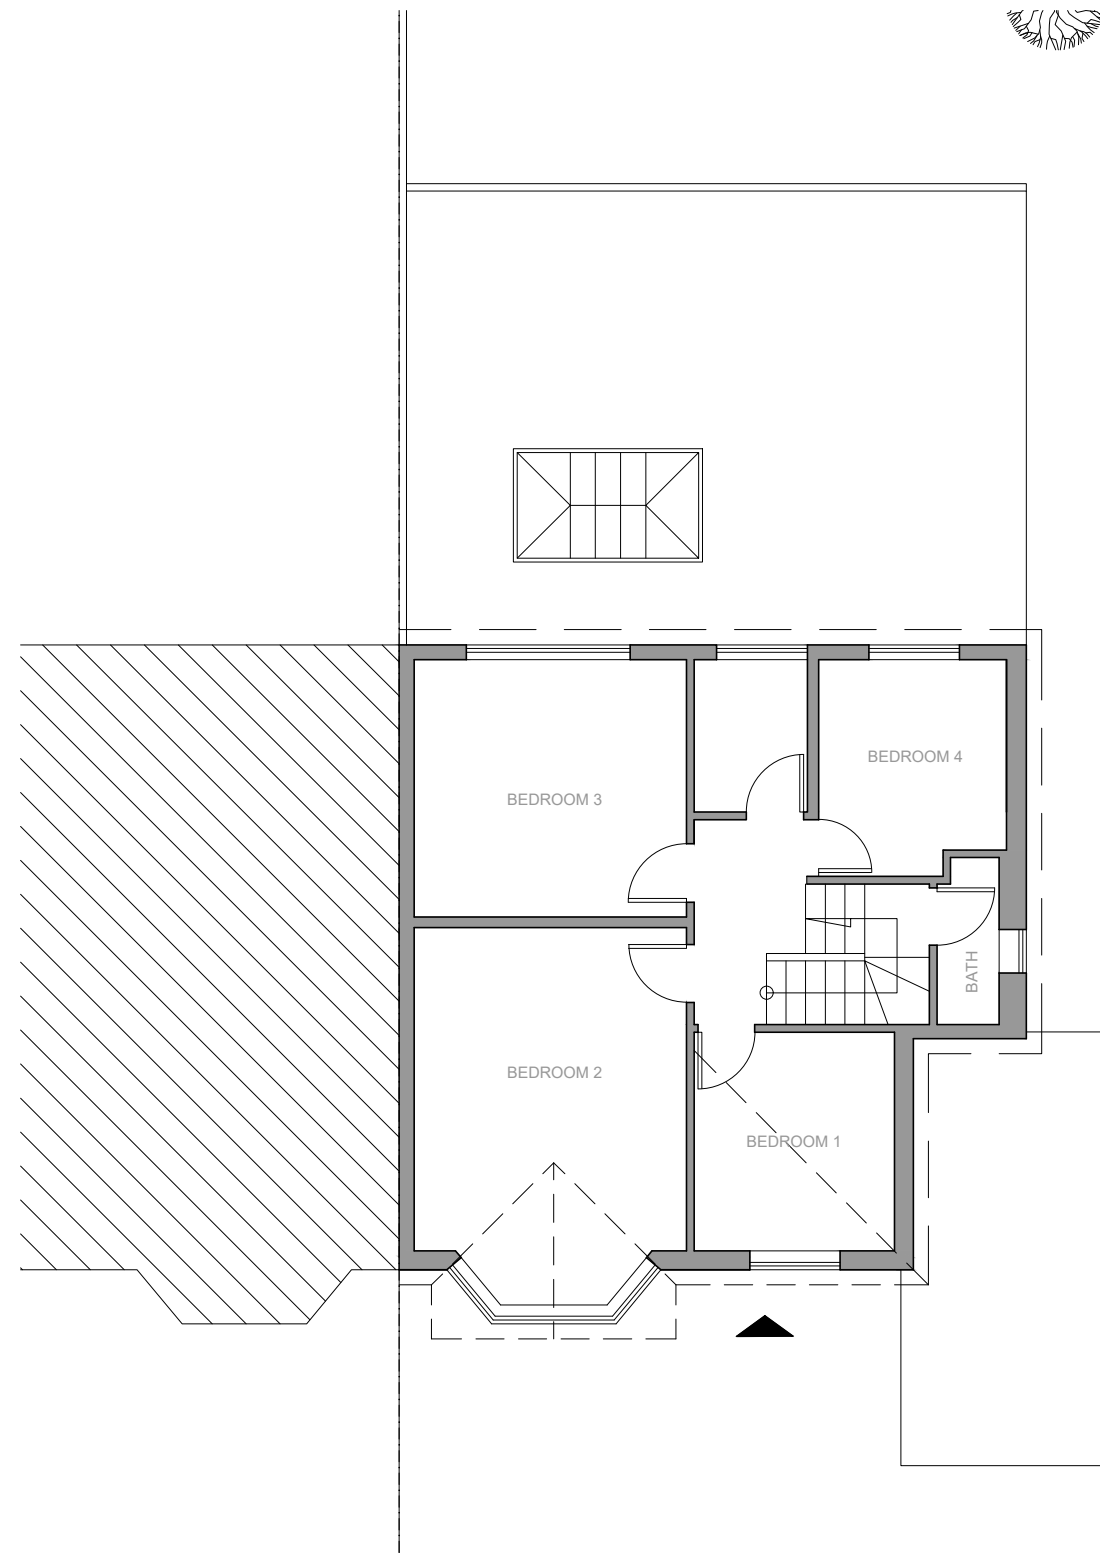

1 / Ground Floor, @1:100

2 / First Floor, @1:100

Job Title:
9 Greenfield Gardens, London NW2 1HT

Drawing Title:
Proposed Floor Plans

Planning Architecture Ltd
71-75 Shelton Street,
London, WC2H 9JQ
Email: info@planningarchitecture.co.uk
Website: planningarchitecture.co.uk

Project No: -
Status: Planning

Date: 21/07/2023
Scale: As shown@ A3
Drawing No: 10 PL
Rev: -

3 / Second Floor, @1:100

4 / Roof Plan, @1:100

Job Title:
9 Greenfield Gardens, London NW2 1HT
 Drawing Title:
Proposed Floor Plans

Project No: -
 Status: Planning

Date: 21/09/2023
 Scale: As shown@ A3
 Drawing No: 12 PL
 Rev: -

1 / Side Elevation, @1:100

Job Title:
 9 Greenfield Gardens, London NW2 1HT
 Drawing Title:
 Proposed Elevation

Project No: -
 Status: Planning

Date: 21/09/2023
 Scale: As shown@ A3
 Drawing No: 15 PL
 Rev: -