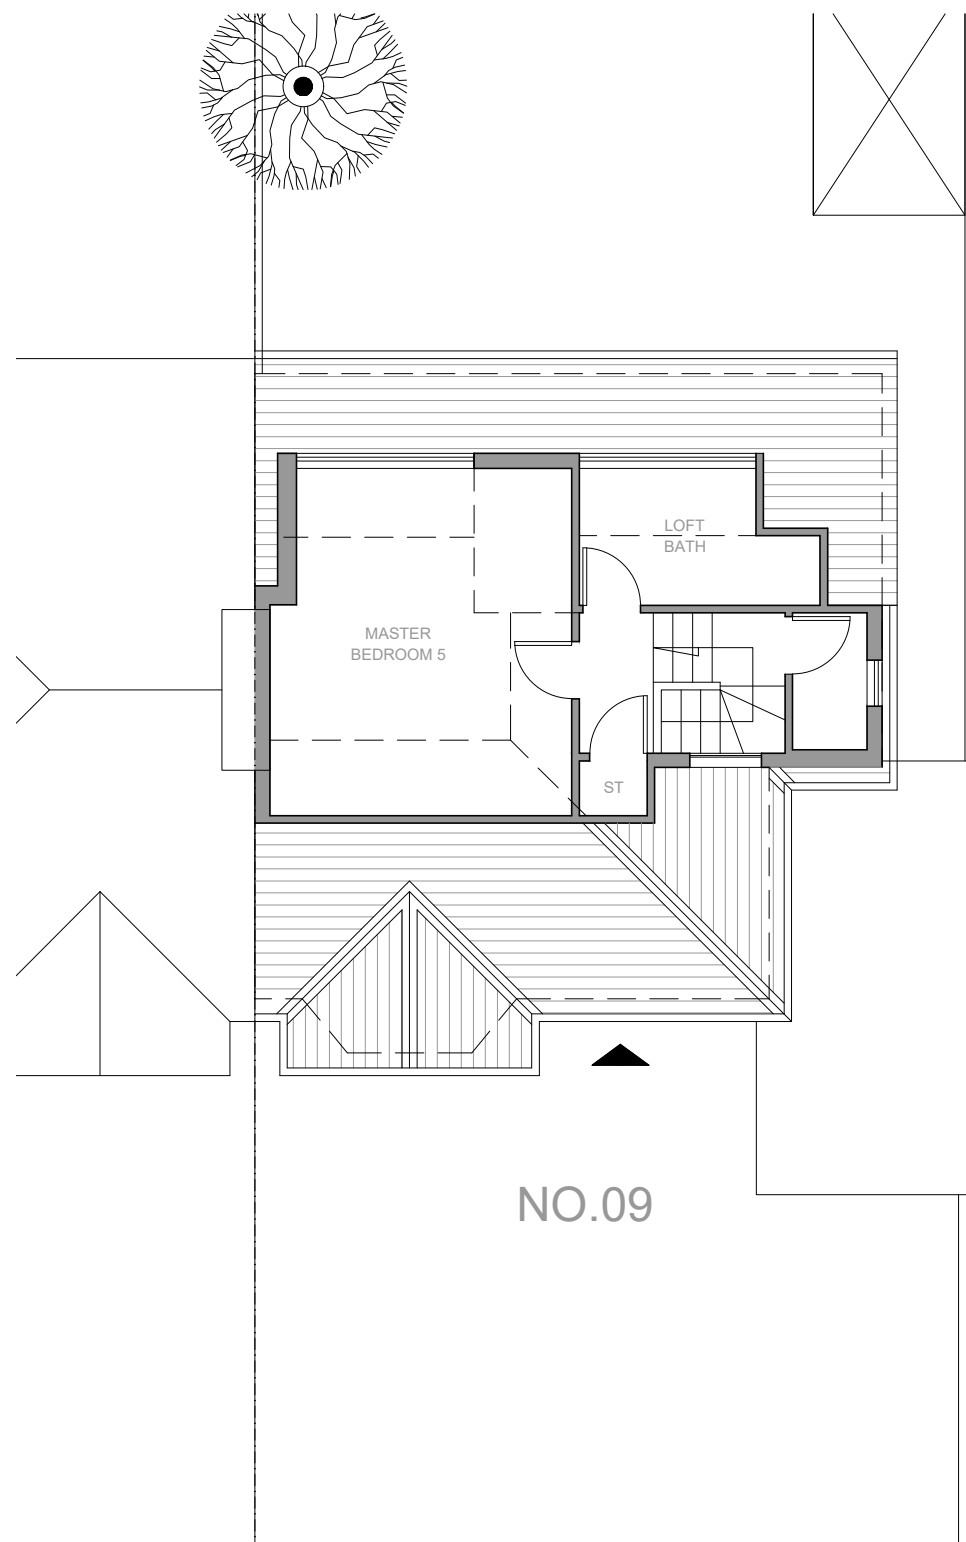

1 / Ground Floor, @1:100

2 / First Floor, @1:100

Job Title:  
**9 Greenfield Gardens, London NW2 1HT**  
 Drawing Title:  
**Existing Floor Plans**

Planning Architecture Ltd  
 71-75 Shelton Street,  
 London, WC2H 9JQ  
 Email: info@planningarchitecture.co.uk  
 Website: planningarchitecture.co.uk

Project No: -  
 Status: Planning

Date: 21/09/2023  
 Scale: As shown@ A3  
 Drawing No: 02 PL  
 Rev: -

1 / Second Floor, @1:100

2 / Roof Plan, @1:100

Job Title:  
**9 Greenfield Gardens, London NW2 1HT**  
 Drawing Title:  
**Existing Floor Plans**

Project No: -  
 Status: Planning

Date: 21/09/2023  
 Scale: As shown@ A3  
 Drawing No: 04 PL  
 Rev: -

1 / Side Elevation, @1:100

Job Title:  
 9 Greenfield Gardens, London NW2 1HT  
 Drawing Title:  
 Existing Elevations

Project No: -  
 Status: Planning

Date: 21/09/2023  
 Scale: As shown@ A3  
 Drawing No: 06 PL  
 Rev: -