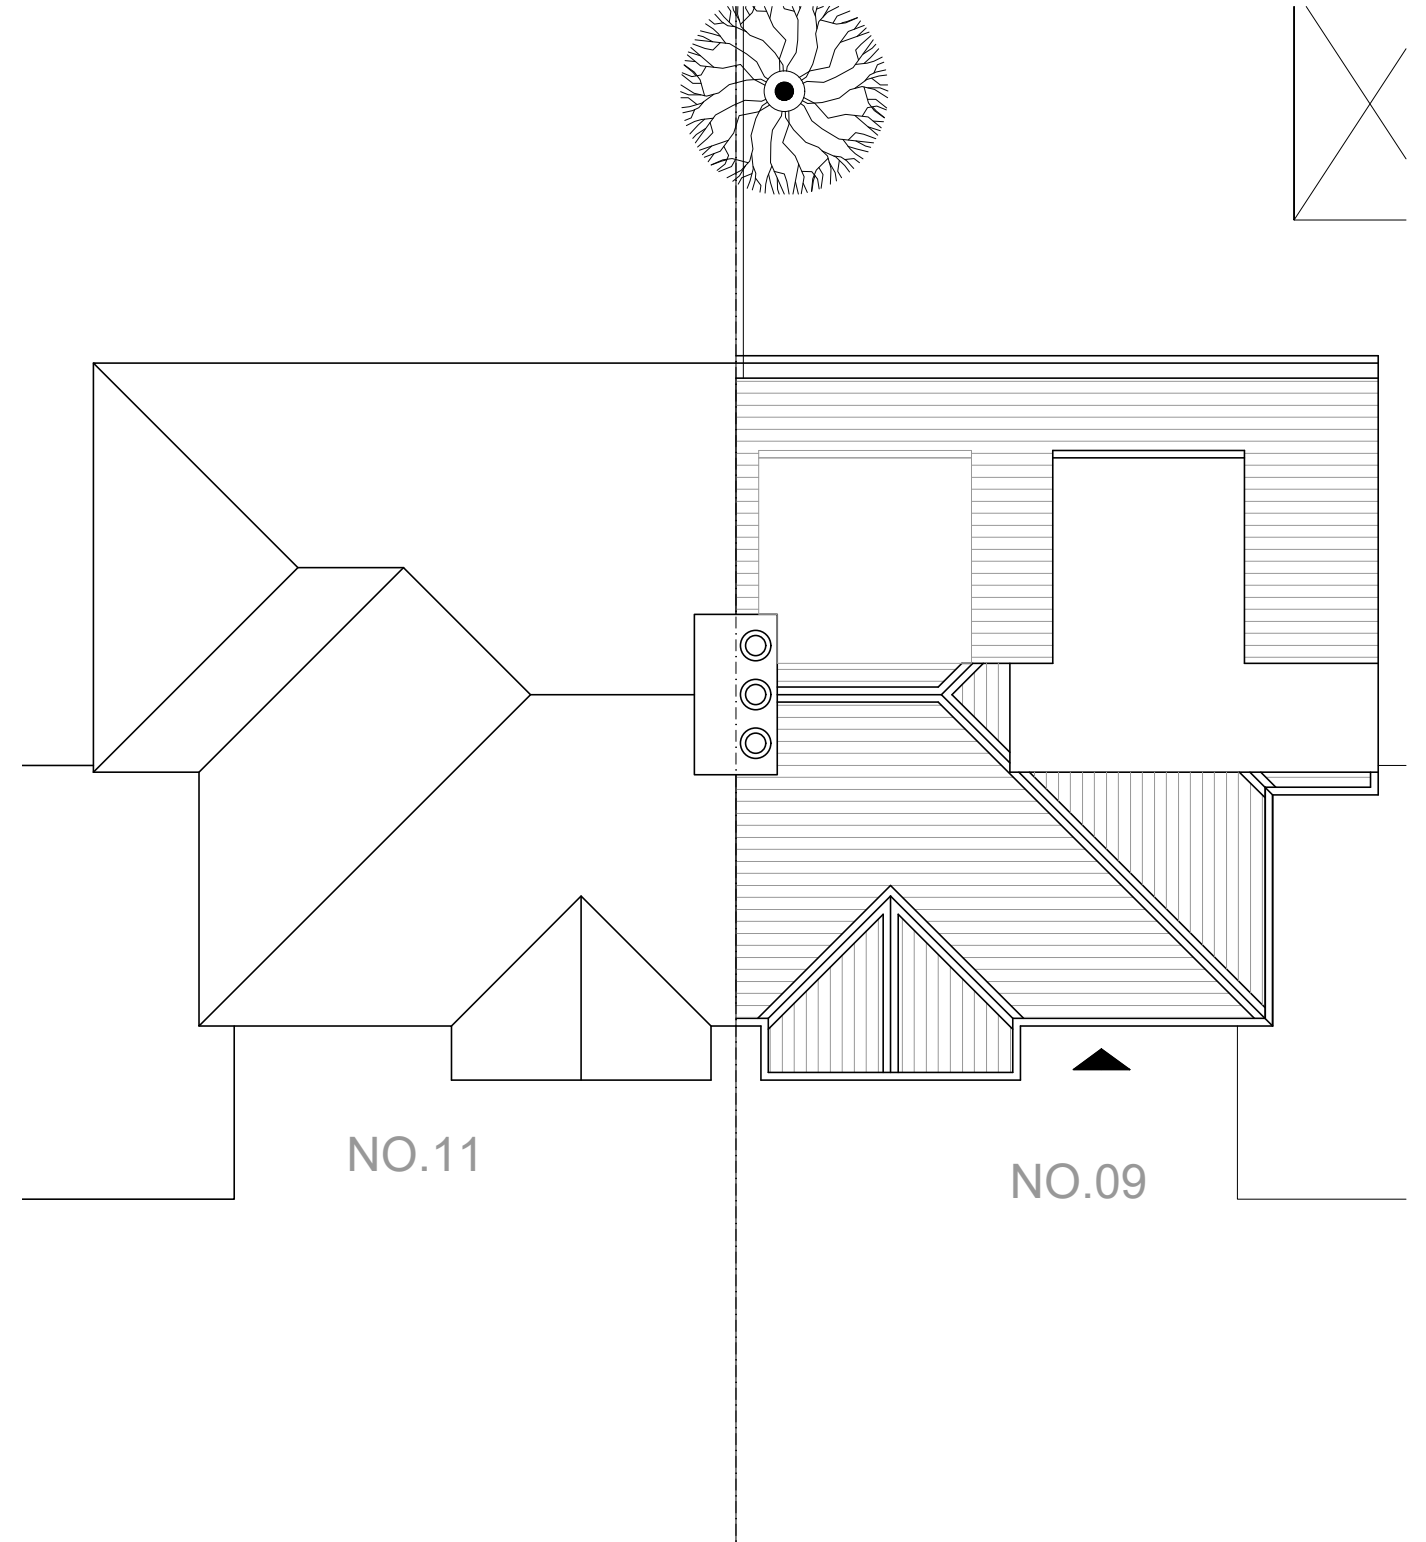

1 / Ground Floor, @1:100

2 / First Floor, @1:100

Job Title:  
**9 Greenfield Gardens, London NW2 1HT**  
 Drawing Title:  
**Existing Floor Plans**

Planning Architecture Ltd  
 71-75 Shelton Street,  
 London, WC2H 9JQ  
 Email: info@planningarchitecture.co.uk  
 Website: planningarchitecture.co.uk

Project No: -  
 Status: Planning

Date: 21/09/2023  
 Scale: As shown@ A3  
 Drawing No: 02 PL  
 Rev: -

1 / Second Floor, @1:100

2 / Roof Plan, @1:100

Job Title:  
**9 Greenfield Gardens, London NW2 1HT**  
 Drawing Title:  
**Existing Floor Plans**

Project No: -  
 Status: Planning

Date: 21/09/2023  
 Scale: As shown@ A3  
 Drawing No: 04 PL  
 Rev: -

1 / Side Elevation, @1:100

Job Title:  
 9 Greenfield Gardens, London NW2 1HT  
 Drawing Title:  
 Existing Elevations

Project No: -  
 Status: Planning

Date: 21/09/2023  
 Scale: As shown@ A3  
 Drawing No: 06 PL  
 Rev: -