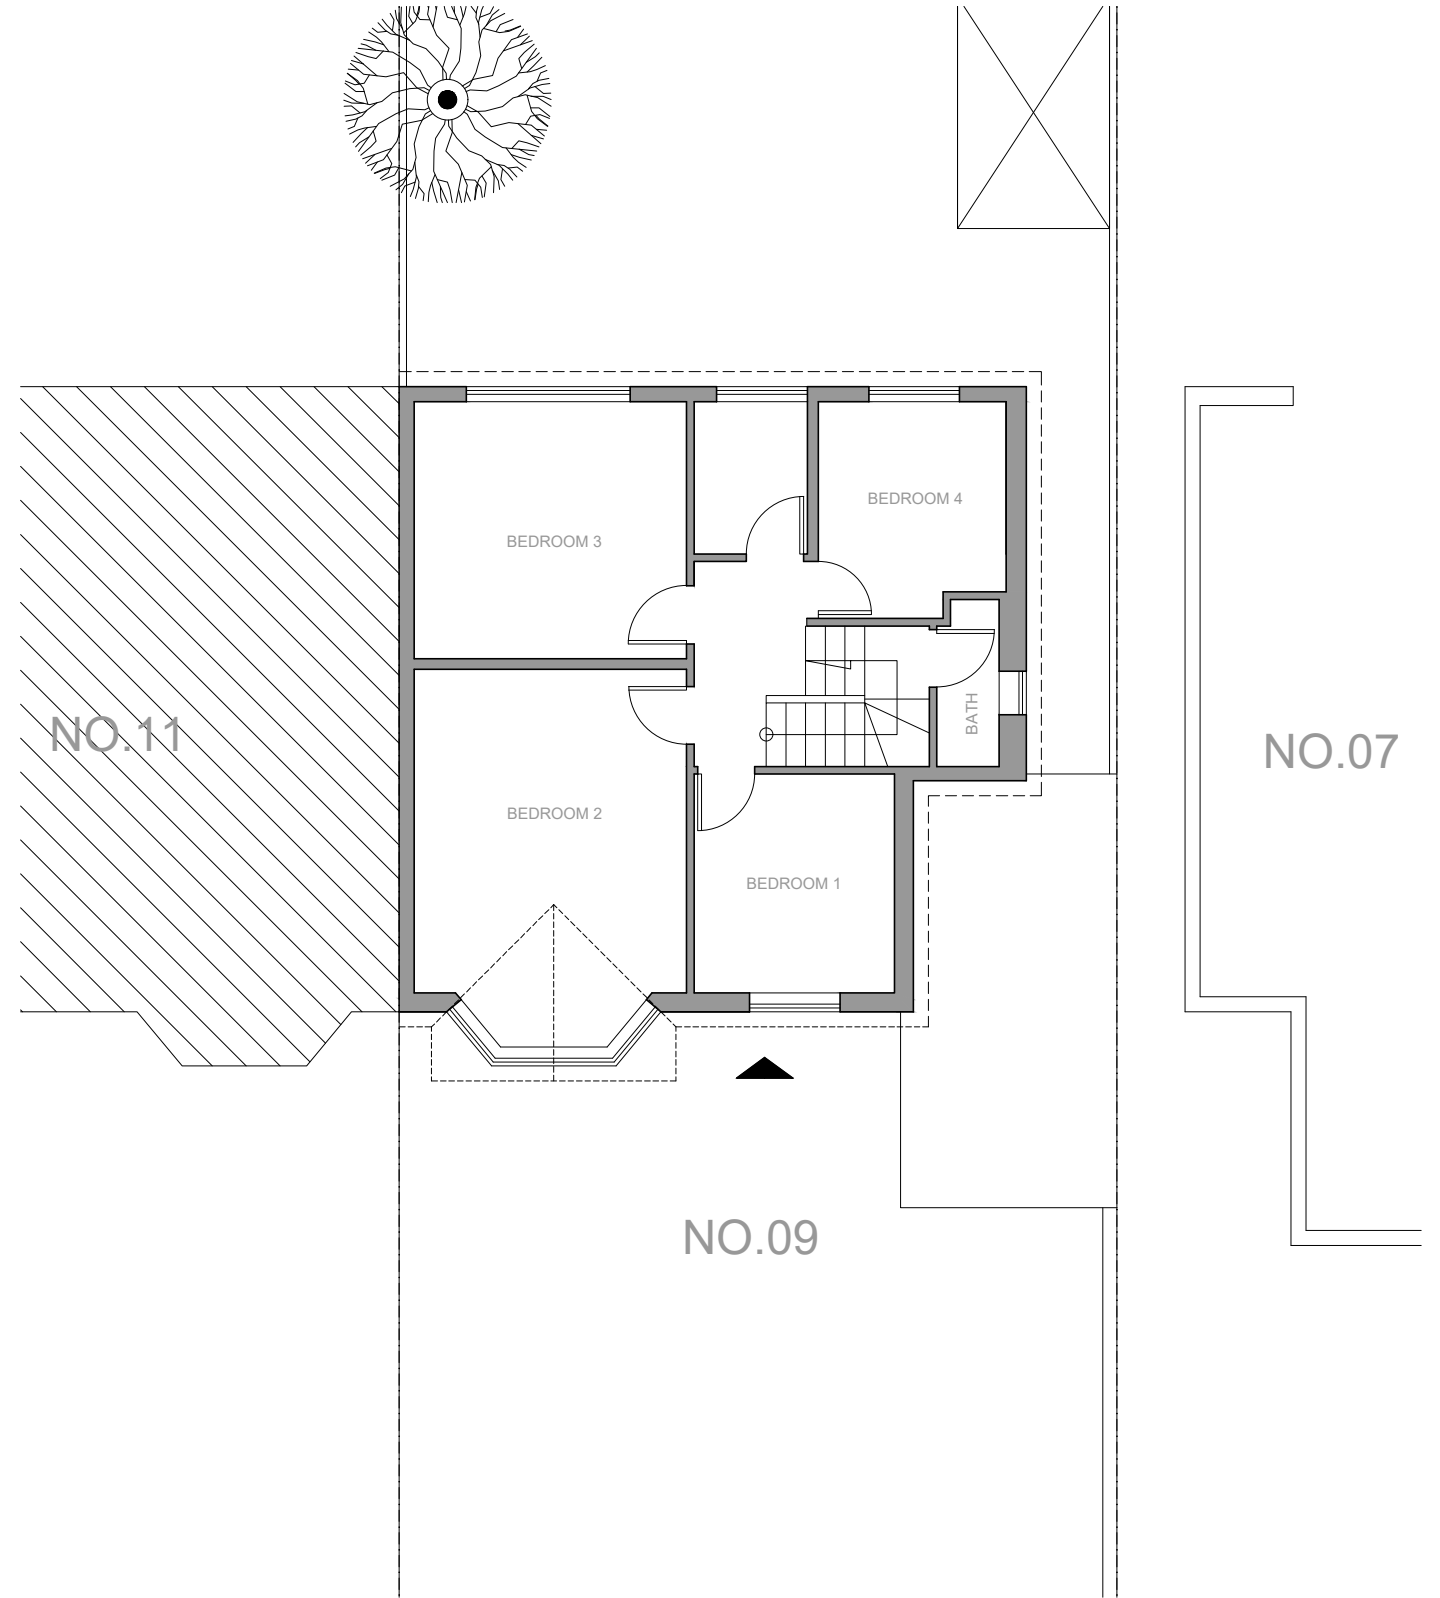

1 / Ground Floor, @1:100

2 / First Floor, @1:100

Job Title:  
**9 Greenfield Gardens, London NW2 1HT**  
 Drawing Title:  
**Existing Floor Plans**

Planning Architecture Ltd  
 71-75 Shelton Street,  
 London, WC2H 9JQ  
 Email: info@planningarchitecture.co.uk  
 Website: planningarchitecture.co.uk

Project No: -  
 Status: Planning

Date: 21/09/2023  
 Scale: As shown@ A3  
 Drawing No: 02 PL  
 Rev: -

1 / Second Floor, @1:100

2 / Roof Plan, @1:100

Job Title:  
**9 Greenfield Gardens, London NW2 1HT**  
 Drawing Title:  
**Existing Floor Plans**

Project No: -  
 Status: Planning

Date: 21/09/2023  
 Scale: As shown@ A3  
 Drawing No: 04 PL  
 Rev: -

1 / Side Elevation, @1:100

Job Title:  
 9 Greenfield Gardens, London NW2 1HT  
 Drawing Title:  
 Existing Elevations

Project No: -  
 Status: Planning

Date: 21/09/2023  
 Scale: As shown@ A3  
 Drawing No: 06 PL  
 Rev: -