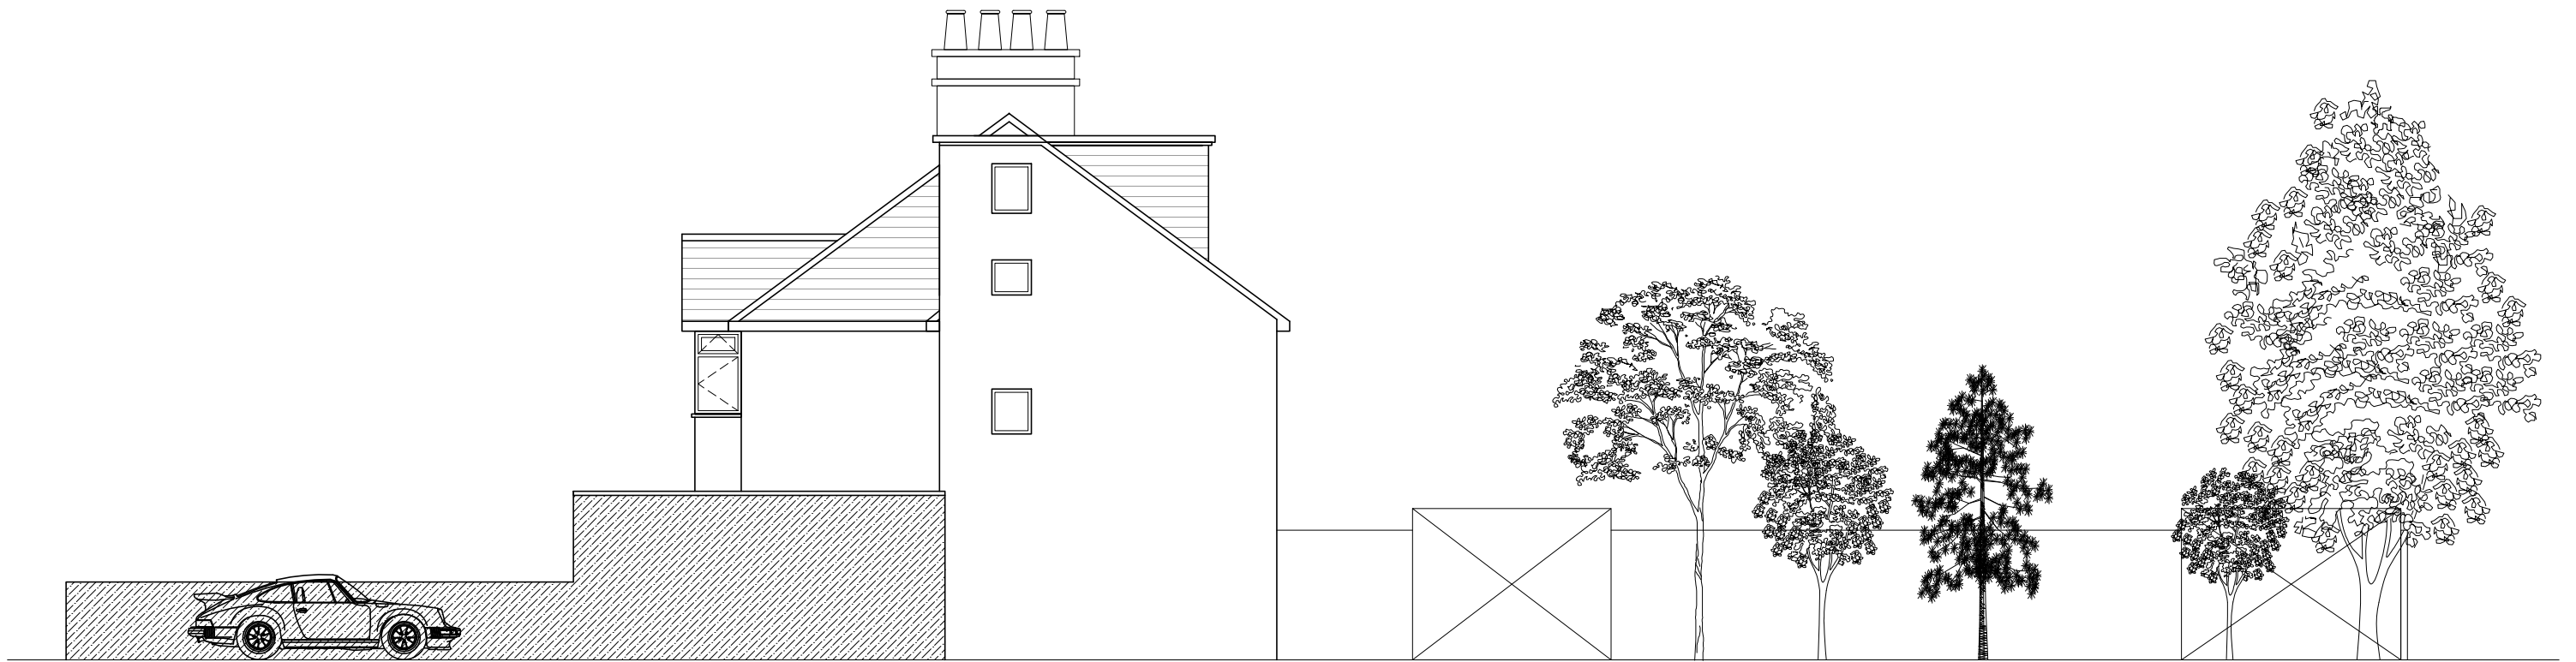

1 / Front Elevation, @1:100

2 / Rear Elevation, @1:100

Job Title:  
**9 Greenfield Gardens, London NW2 1HT**  
 Drawing Title:  
**Existing Elevations**

Planning Architecture Ltd  
 71-75 Shelton Street,  
 London, WC2H 9JQ  
 Email: info@planningarchitecture.co.uk  
 Website: planningarchitecture.co.uk

Project No: -  
 Status: Planning

Date: 21/09/2023  
 Scale: As shown@ A3  
 Drawing No: 04 PL  
 Rev: -

1 / Side Elevation, @1:100

Job Title:  
 9 Greenfield Gardens, London NW2 1HT  
 Drawing Title:  
 Existing Elevations

Date: 21/09/2023  
 Scale: As shown@ A3  
 Drawing No: 05 PL  
 Rev: -

1 / Side Elevation, @1:100

Job Title:  
**9 Greenfield Gardens, London NW2 1HT**  
 Drawing Title:  
**Existing Section**

Planning Architecture Ltd  
 71-75 Shelton Street,  
 London, WC2H 9JQ  
 Email: info@planningarchitecture.co.uk  
 Website: planningarchitecture.co.uk

Project No: -  
 Status: Planning

Date: 21/09/2023  
 Scale: As shown@ A3  
 Drawing No: 06 PL  
 Rev: -