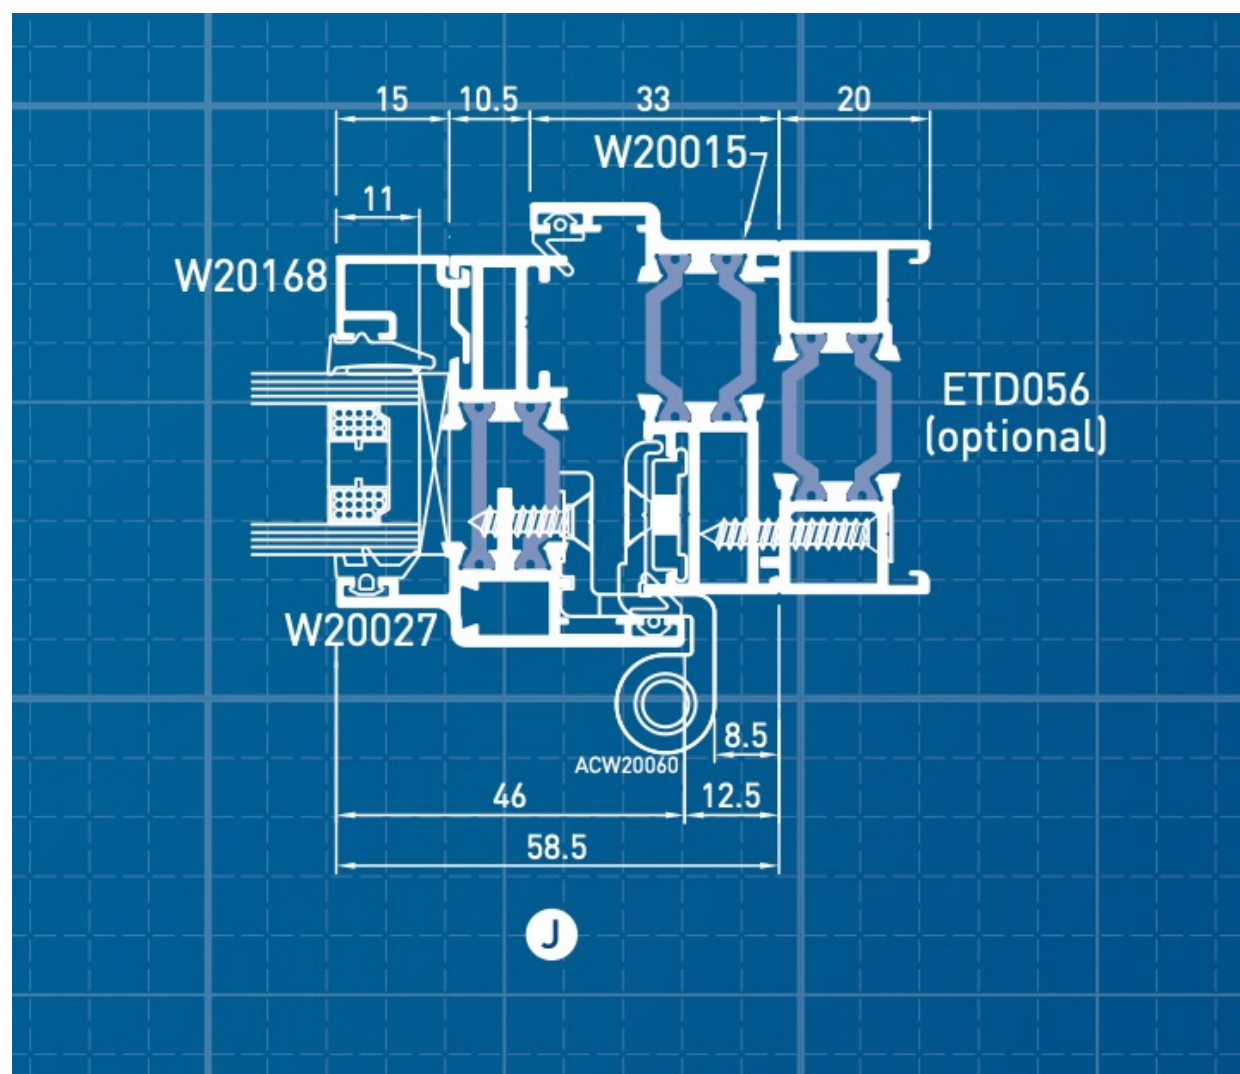

# PROPOSED WEST OPENING INFILL

SCALE 1:33 at A3

# PROPOSED EAST OPENING INFILL

SCALE 1:20 at A3

# PROPOSED WEST OPENING INFILL

SCALE 1:20 at A3

Section of window frame

Scale 1:1

Section of door frame

Scale 1:1

Brochure example of the Heritage range supplied by Alchemy Architectural that have been used elsewhere at this site.