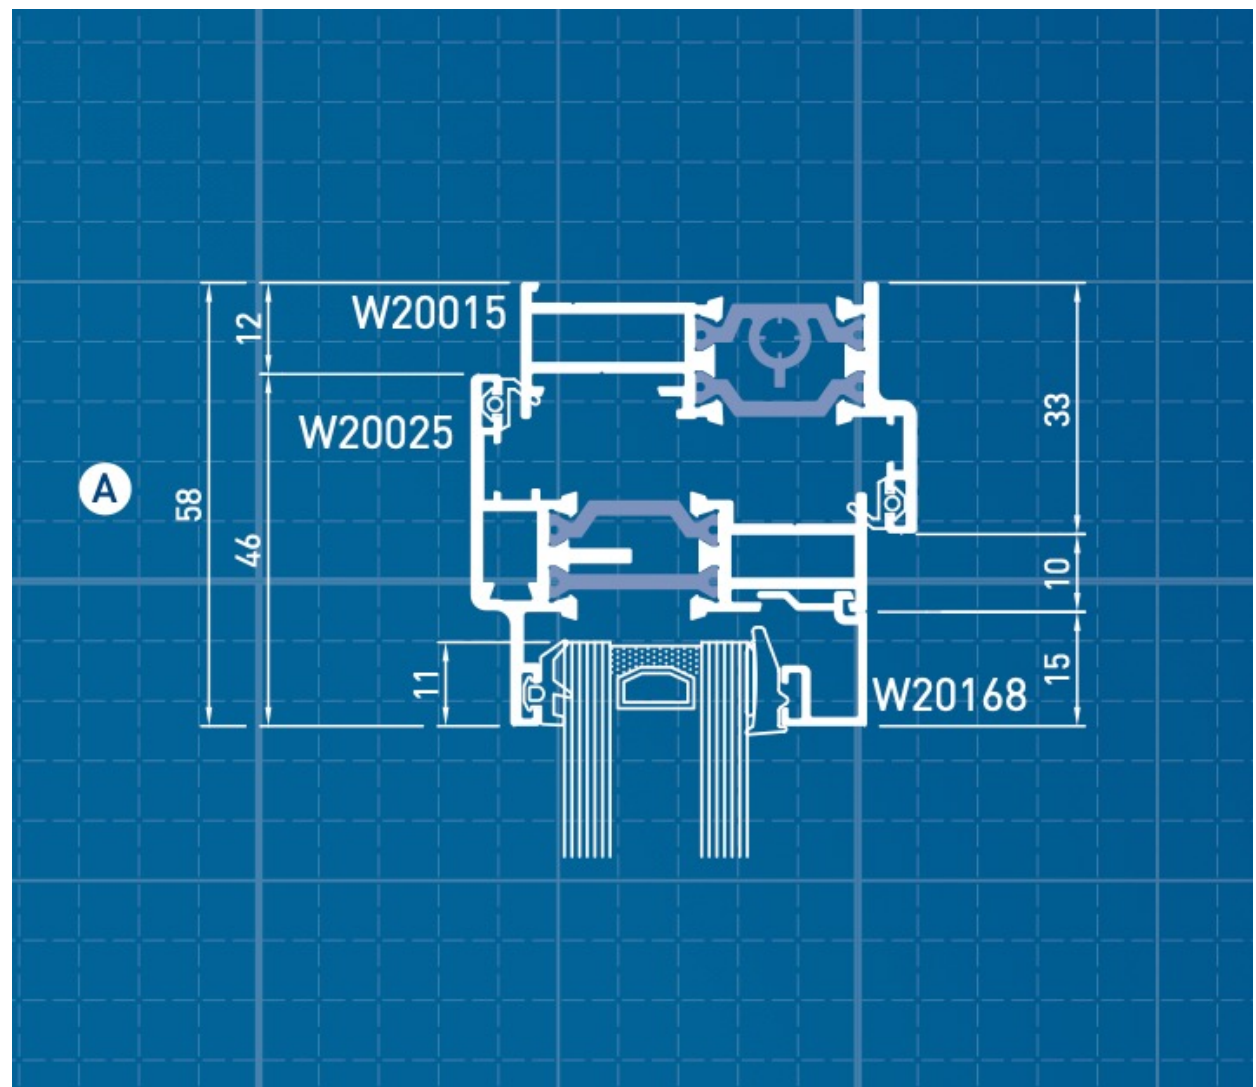

# PROPOSED WEST OPENING INFILL

SCALE 1:33 at A3

# PROPOSED EAST OPENING INFILL

SCALE 1:20 at A3

# PROPOSED WEST OPENING INFILL

SCALE 1:20 at A3

Section of window frame

Scale 1:1

Section of door frame

Scale 1:1

Brochure example of the Heritage range supplied by Alchemy Architectural that have been used elsewhere at this site.