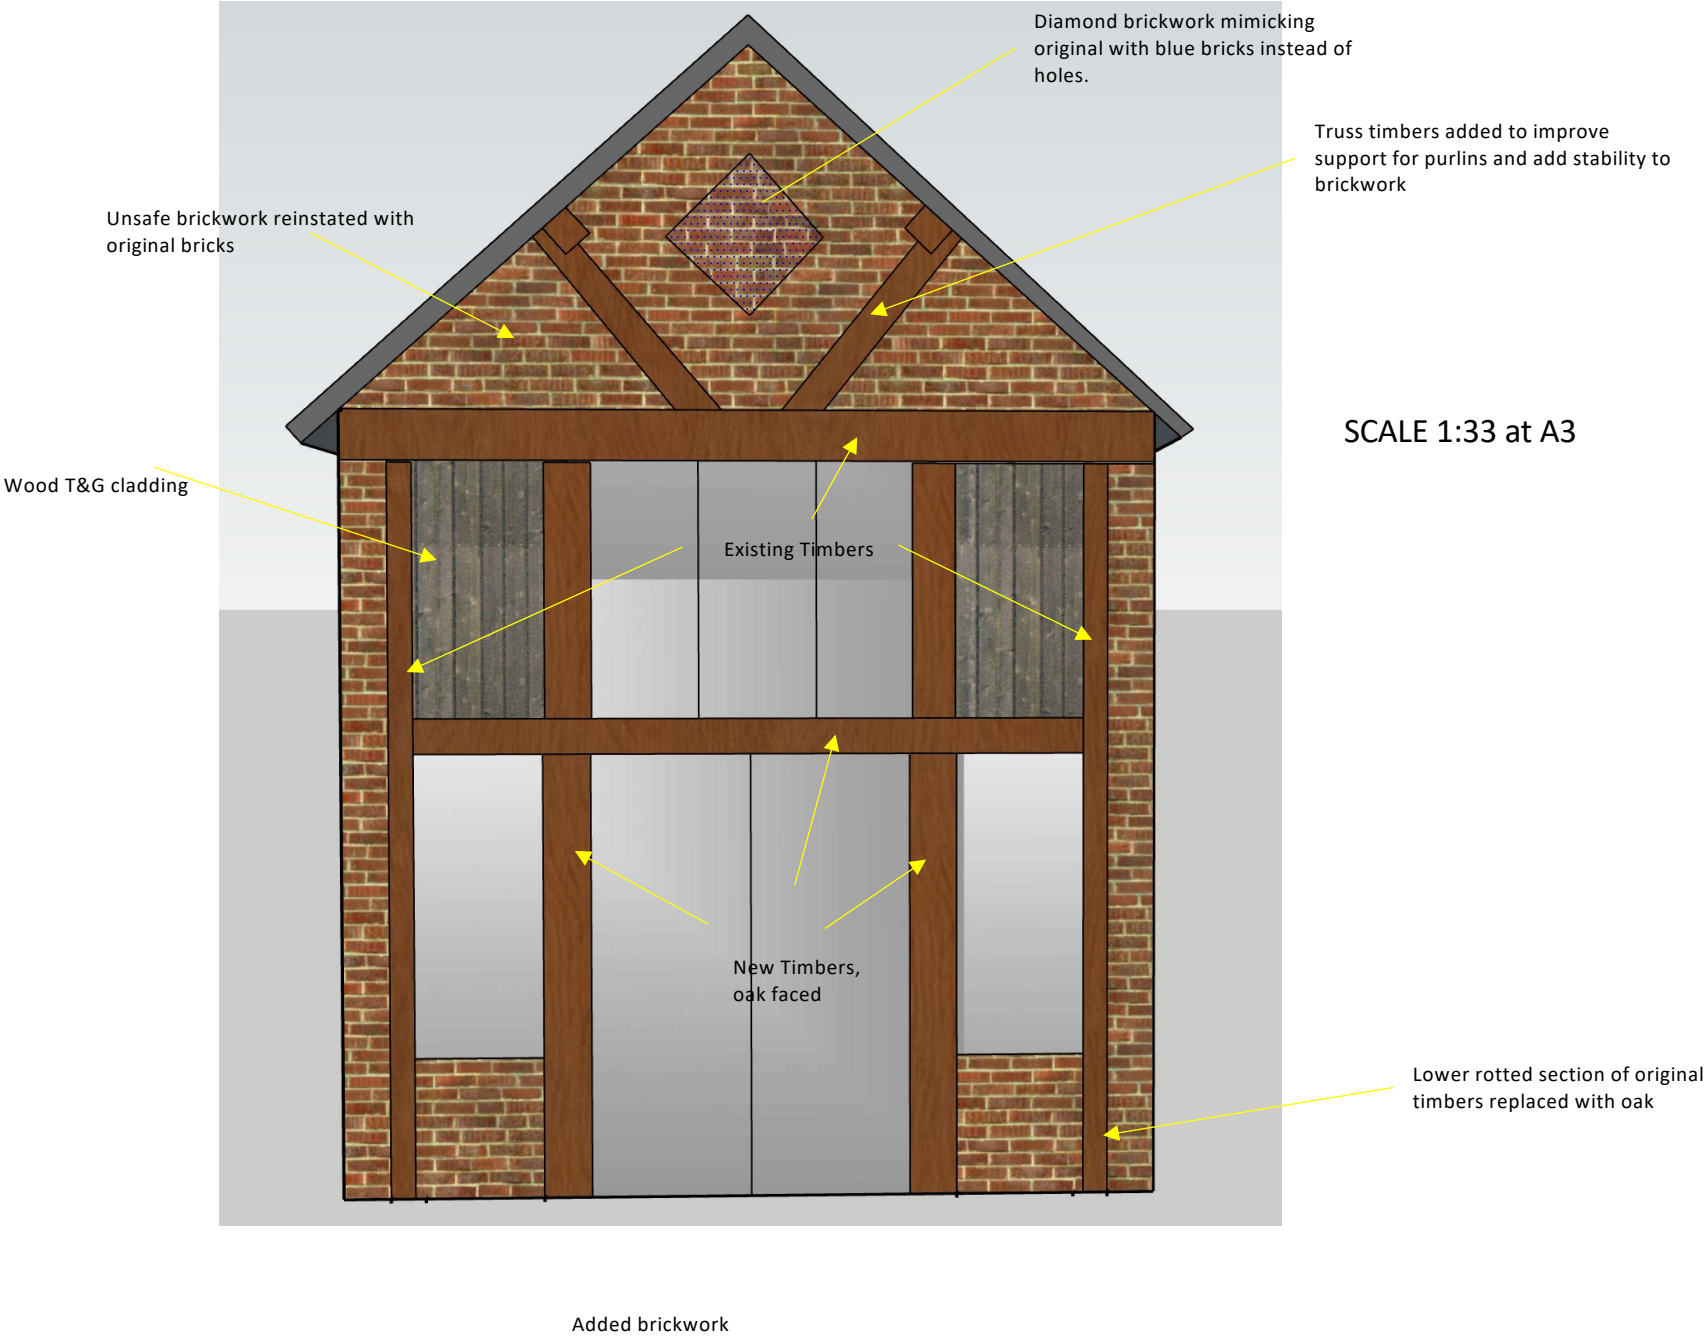

# PROPOSED EAST OPENING INFILL

# PROPOSED WEST OPENING INFILL

SCALE 1:33 at A3

# PROPOSED EAST OPENING INFILL

SCALE 1:20 at A3

# PROPOSED WEST OPENING INFILL

SCALE 1:20 at A3

Section of window frame

Scale 1:1

Section of door frame

Scale 1:1

Brochure example of the Heritage range supplied by Alchemy Architectural that have been used elsewhere at this site.