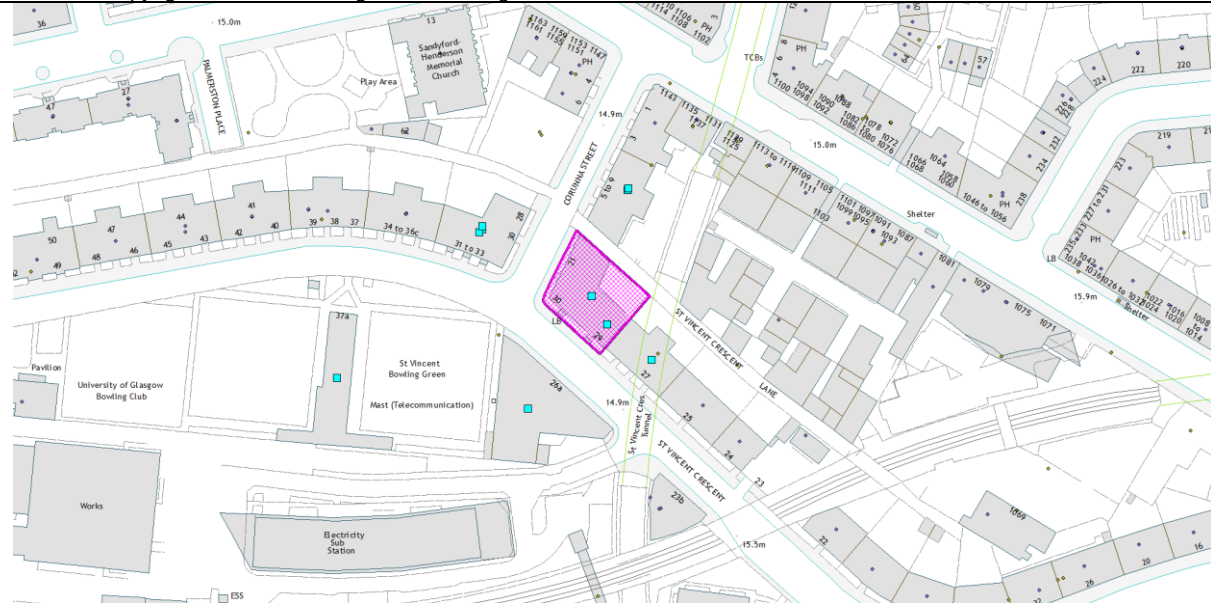

23/02743/FUL

Flat B/3 30 St Vincent Crescent Glasgow G3 8LQ

NEIGHBOURING LAND TO BE NOTIFIED

None – householder application

NEIGHBOURS NOTIFIED

Please note that any mapping is for illustrative purposes only and is not true to any marked scale

© Crown Copyright and database Right 2020. All rights reserved. OS Licence number 100023379

Any Ordnance Survey mapping included within this document is provided by Glasgow City Council under licence from the Ordnance Survey in order to fulfil its public function to make available Council-held public domain information. Persons viewing this mapping should contact Ordnance Survey Copyright for advice where they wish to license Ordnance Survey mapping/map data for their own use. The OS website can be found at www.ordnancesurvey.co.uk

1. Bowling Club 37A St Vincent Crescent Glasgow G3 8NG
2. Flat B/1 7 Corunna Street Glasgow G3 8NE
3. Flat 0/1 30 Corunna Street Glasgow G3 8NF
4. 26A St Vincent Crescent Glasgow G3 8LQ
5. 31 St Vincent Crescent Glasgow G3 8NG
6. Flat 1/1 30 Corunna Street Glasgow G3 8NF
7. Flat 2/1 30 Corunna Street Glasgow G3 8NF
8. Flat 2/1 7 Corunna Street Glasgow G3 8NE
9. 5 Corunna Street Glasgow G3 8NE
10. Flat 1/2 7 Corunna Street Glasgow G3 8NE
11. 33 St Vincent Crescent Glasgow G3 8NG
12. Flat 1 32 St Vincent Crescent Glasgow G3 8NG
13. Flat 2 32 St Vincent Crescent Glasgow G3 8NG