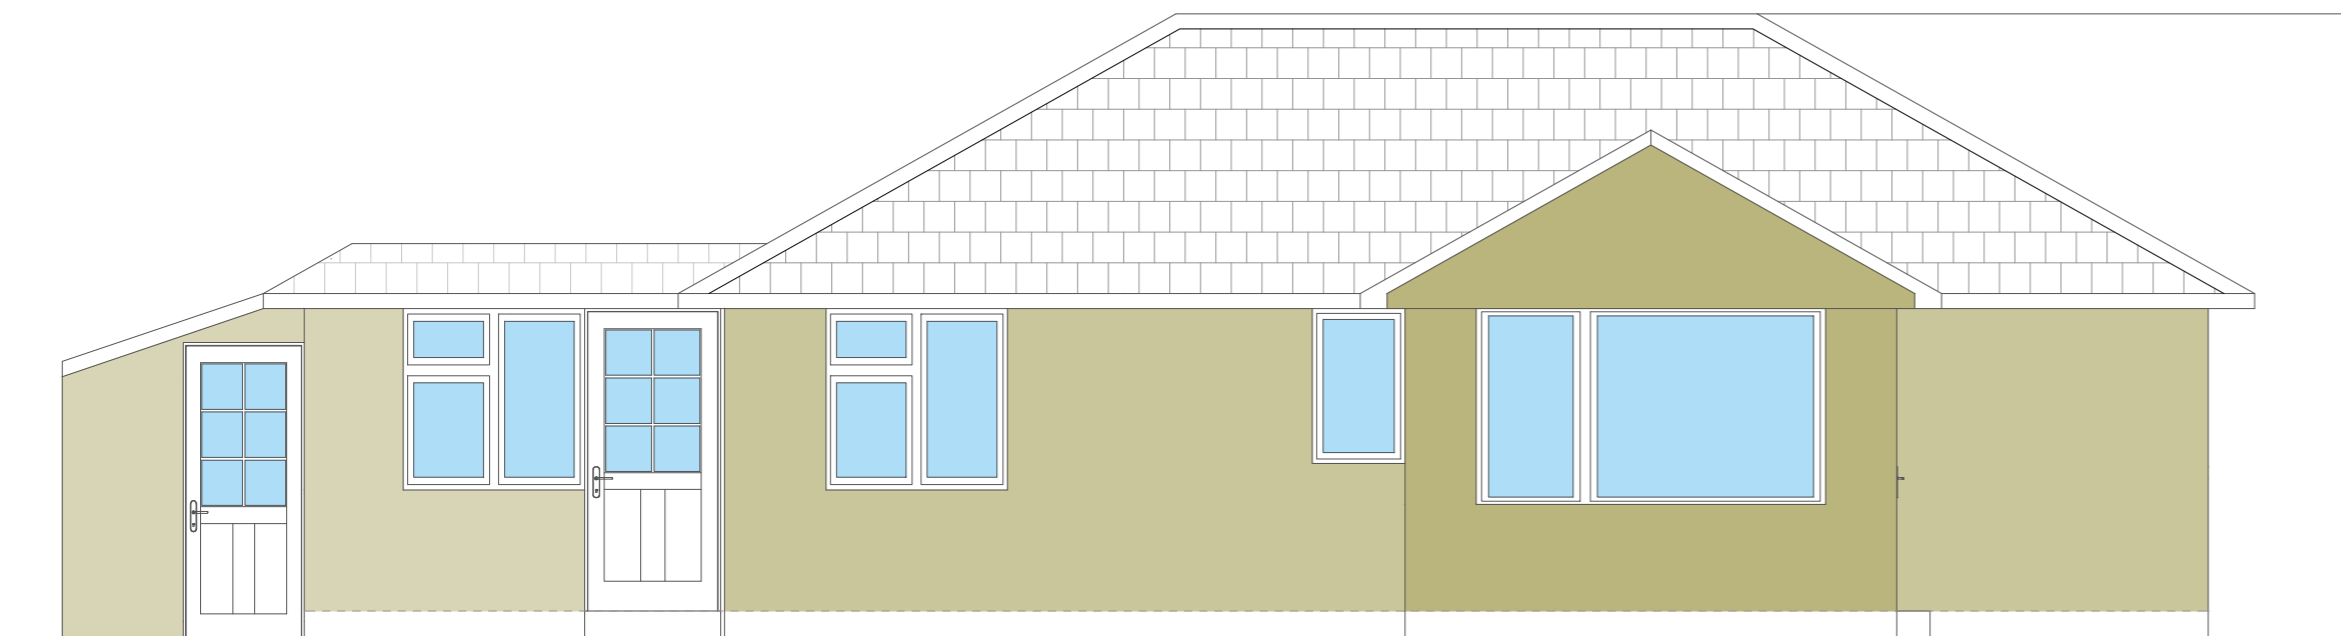

SOUTH ELEVATION

EXISTING

WEST ELEVATION

EXISTING

NORTH ELEVATION

EXISTING

EAST ELEVATION

EXISTING

VIEW FROM SOUTHWEST

EXISTING

VIEW FROM NORTH

EXISTING

Location: Iken, Church Lane, Brading, Sandown, PO36 0BX

Drawing: Elevations Existing

Scale @ A2: 1:50

Drawing No: DK/002