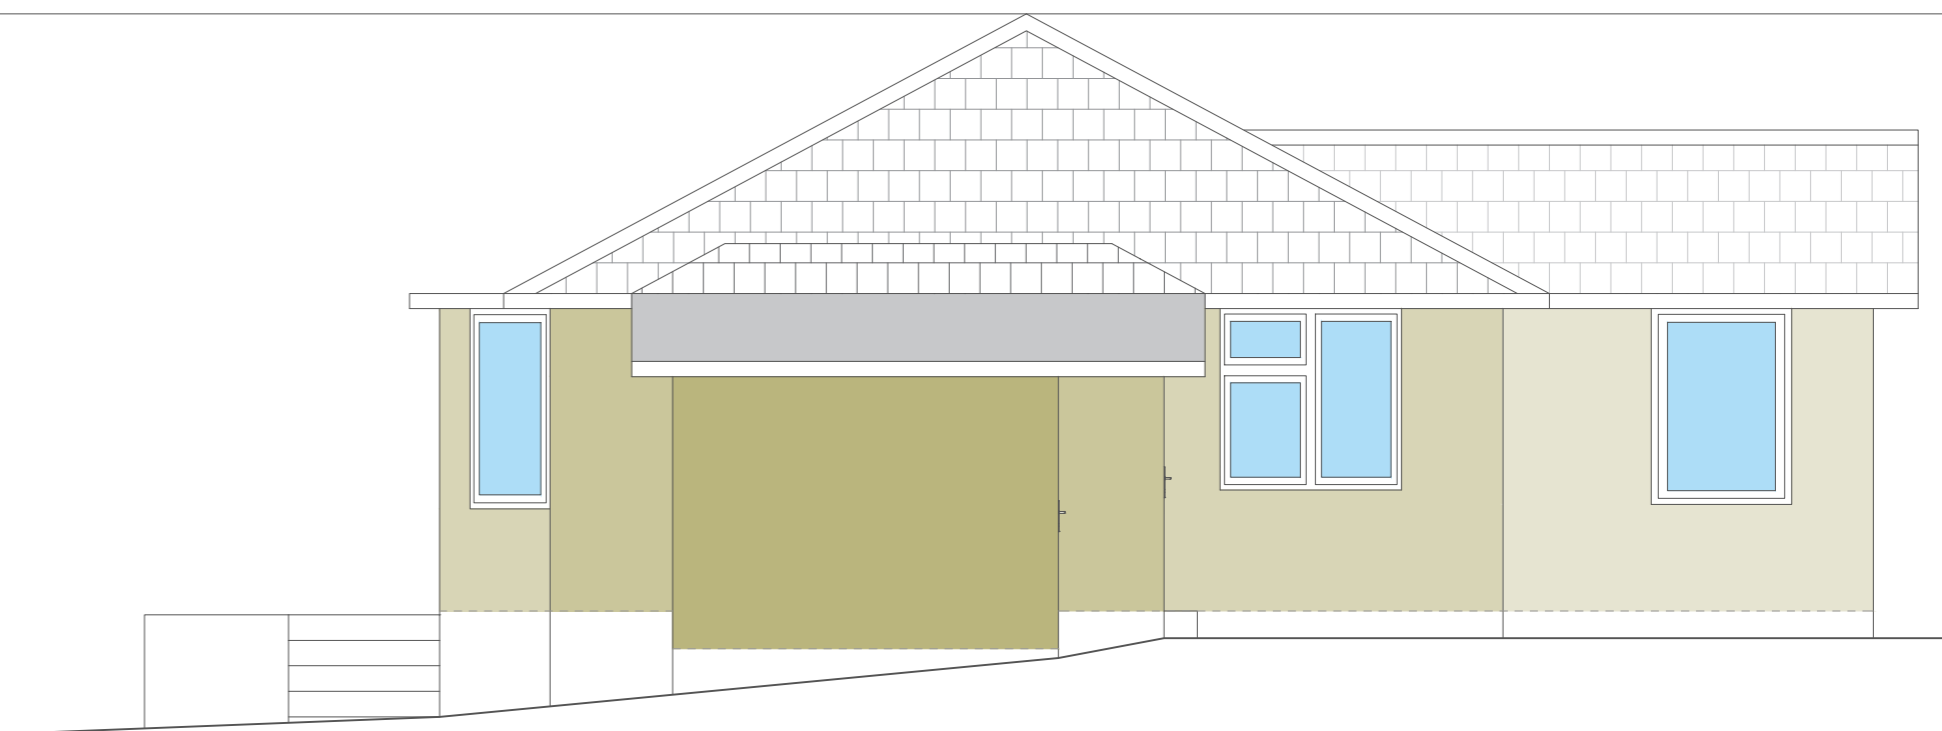

SOUTH ELEVATION

EXISTING

WEST ELEVATION

EXISTING

NORTH ELEVATION

EXISTING

EAST ELEVATION

EXISTING

VIEW FROM SOUTHWEST

EXISTING

VIEW FROM NORTH

EXISTING

Location: Iken, Church Lane, Brading, Sandown, PO36 0BX

Drawing: Elevations Existing

Scale @ A2: 1:50

Drawing No: DK/002