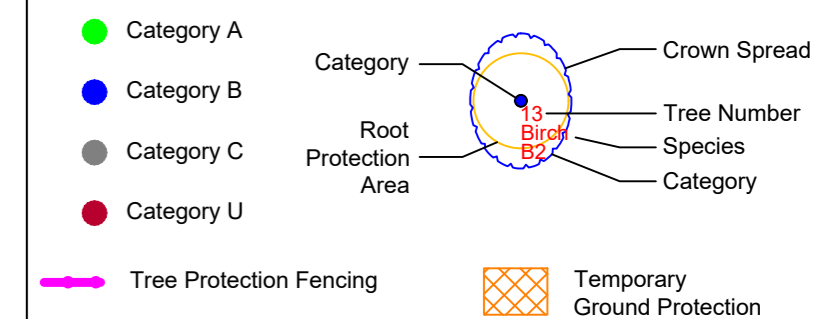

t: 07884 056 025
 e: glen@ghatrees.co.uk
 www.ghatrees.co.uk

Site: Church at Tekels Park, Camberley

1:250 @ A2

Drawing Title: Tree Protection Plan

November 2023
 Rev B

Key:

NOTE: Tree/group numbers marked with an * have approximate locations.