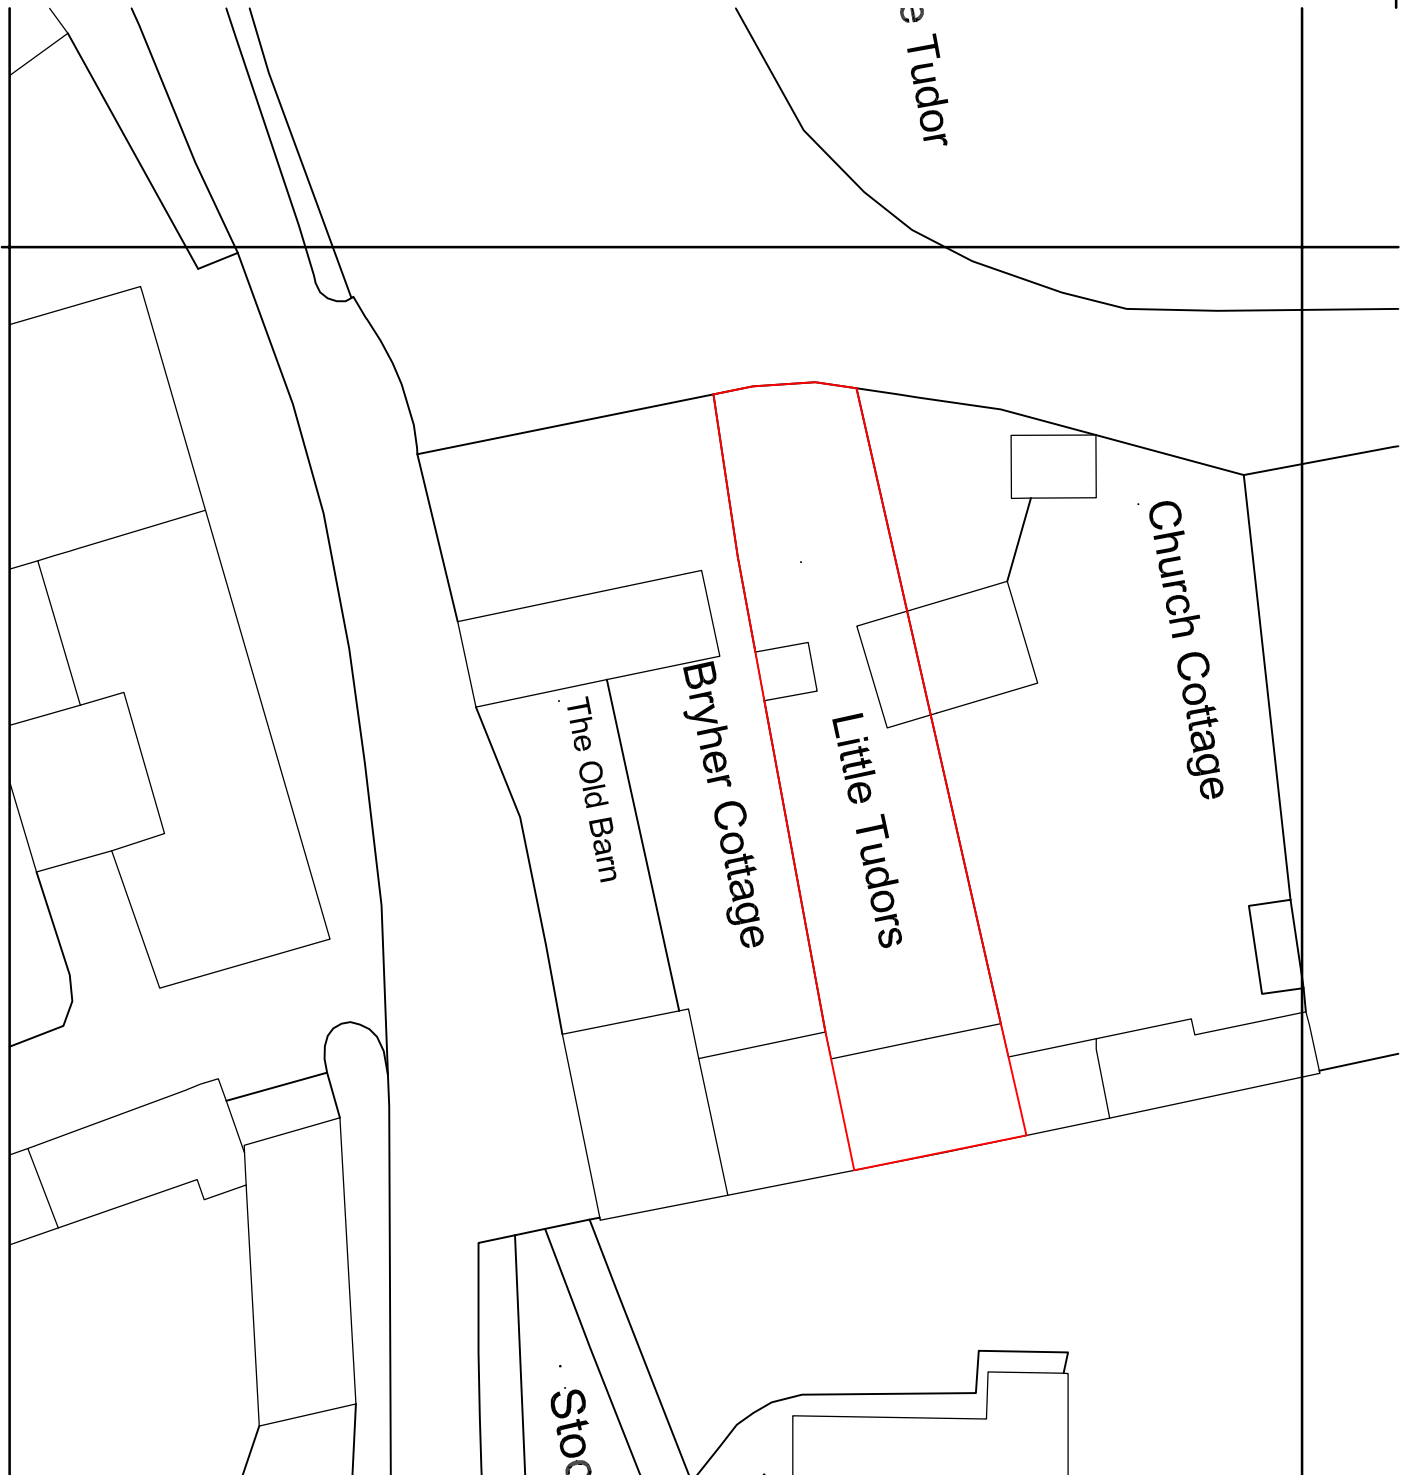

NORTH

0 5m

Metric Scale 1:500

Tudor

JOB TITLE LITTLE TUDOR, CHURCH HILL, MAIDENHEAD, SL6 3JH

DRG. TITLE BLOCK PLAN

DRAWN

CHECKED

DATE

FEB 23

SCALE

1:500

CREATIVE DESIGN (STRUCTURAL) Ltd.

17 FOX ROAD, LANGLEY

SLOUGH SL3 7SQ

Tel 01753 543129