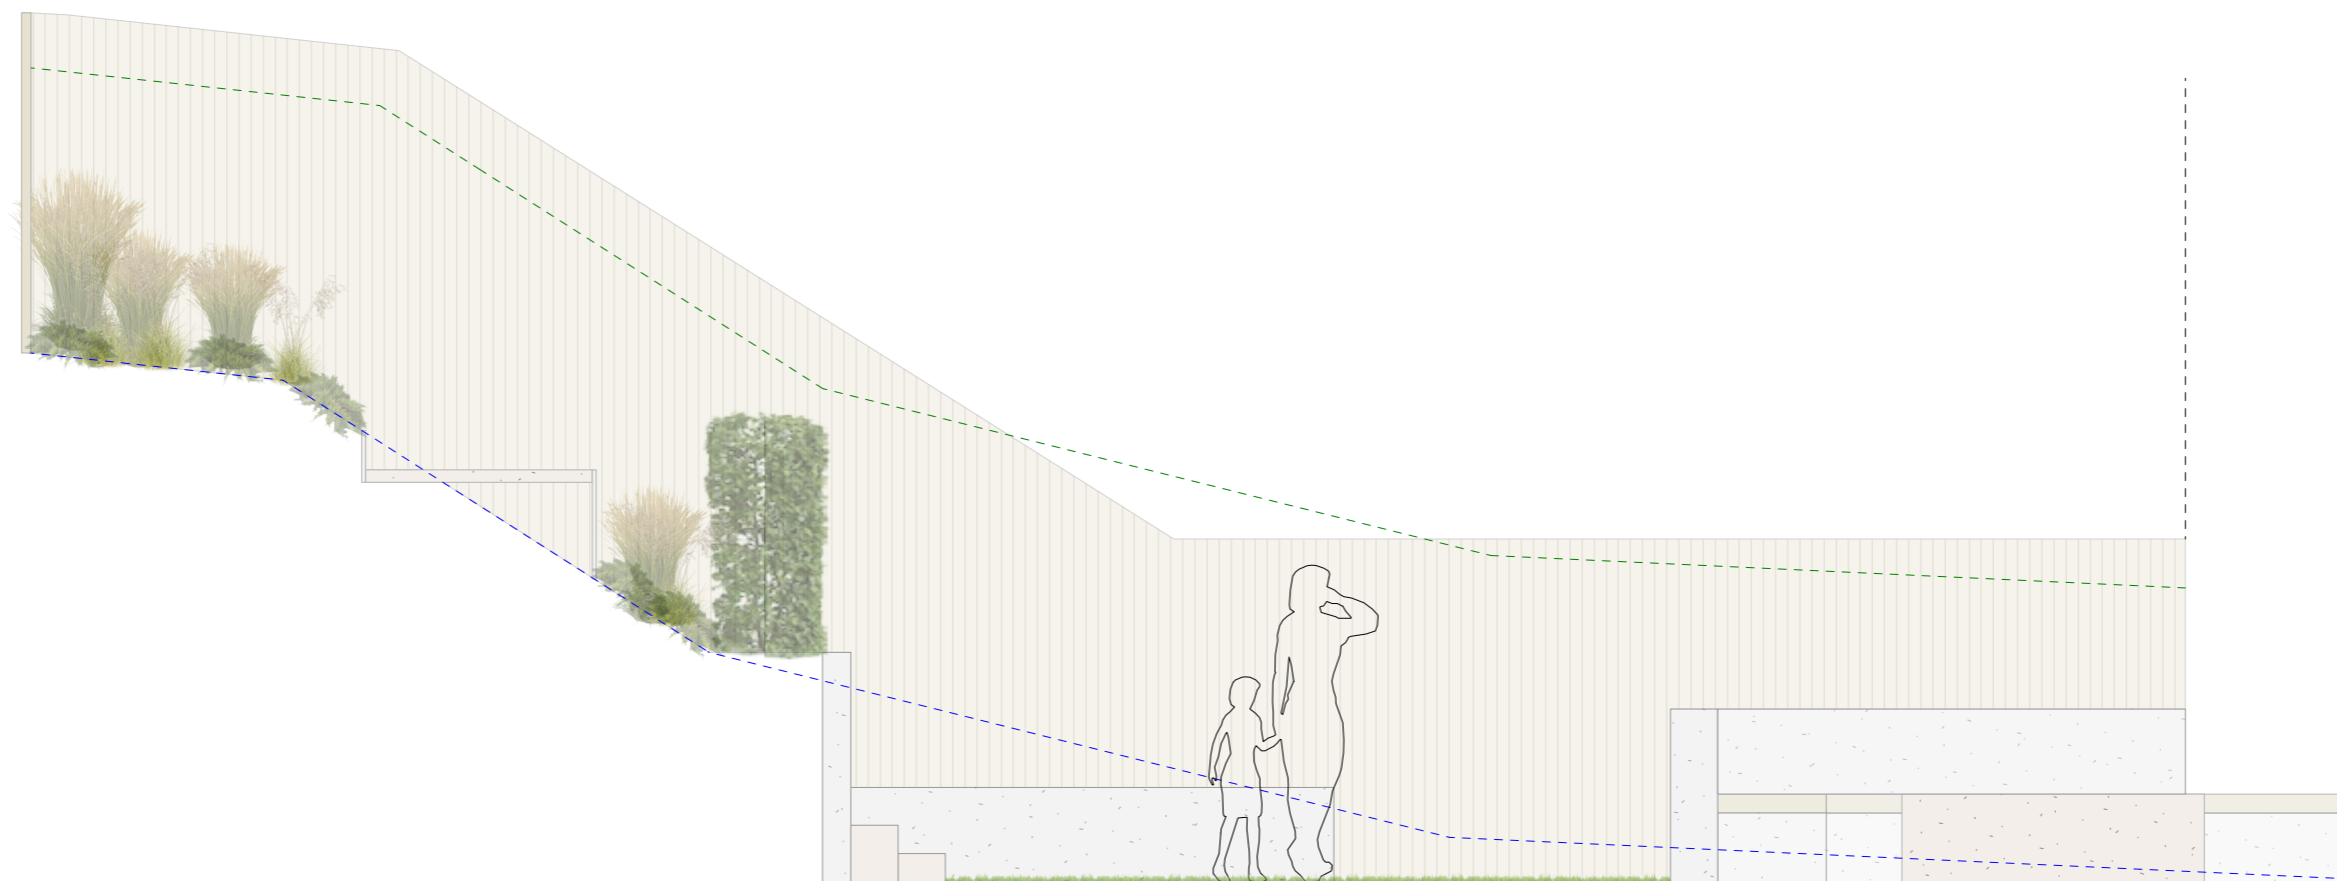

Site Plan
Scale: 1:100 @ A2

A-A Elevation
Scale: 1:40 @ A2

B-B Elevation
Scale: 1:40 @ A2

**THE
LANDSCAPE
SERVICE**

Landscape & Garden Design

T: 02381 980022
E: info@thelandscape-service.com
W: www.thelandscape-service.com

Site Address
34 Potters Way
Poole

Drawing Title
Elevations

Drawing Number
406 - 2 - R1

Date
07.11.2023

Scale
Various @ A2