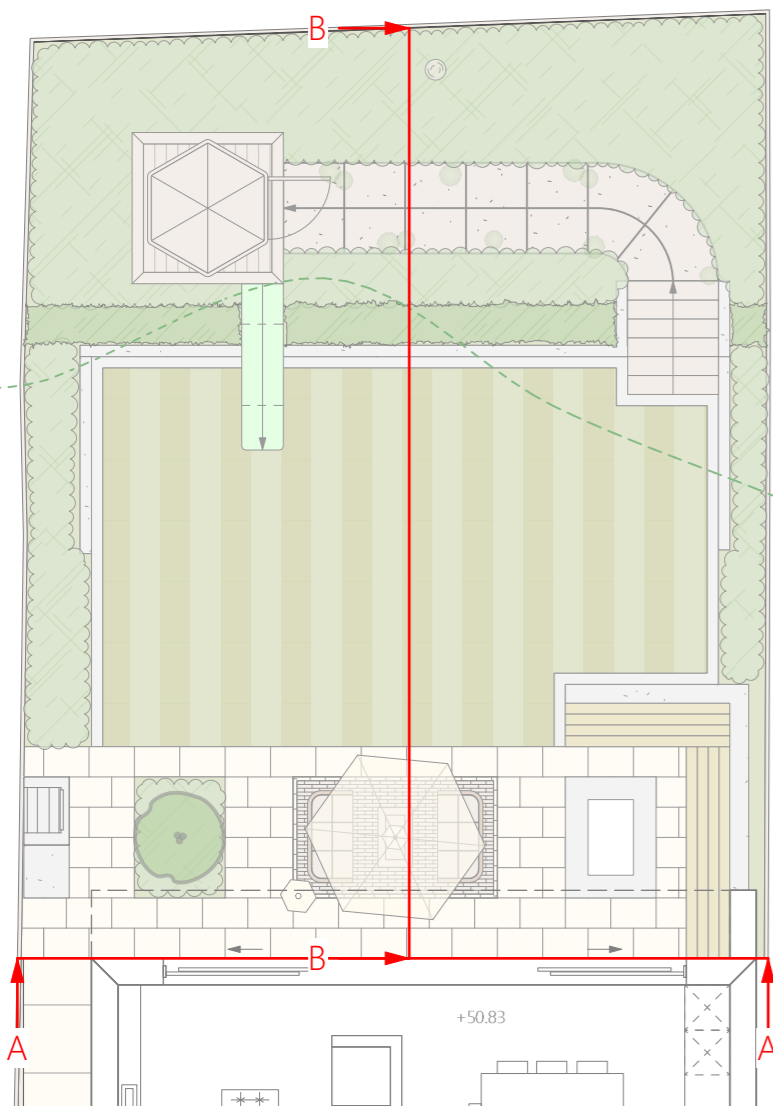

Site Plan
Scale: 1:100 @ A2

A-A Elevation
Scale: 1:40 @ A2

B-B Elevation
Scale: 1:40 @ A2

**THE
LANDSCAPE
SERVICE**

Landscape & Garden Design

T: 02381 980022
E: info@thelandscape-service.com
W: www.thelandscape-service.com

Site Address
34 Potters Way
Poole

Drawing Title
Elevations

Drawing Number
406 - 2 - R1

Date
07.11.2023

Scale
Various @ A2