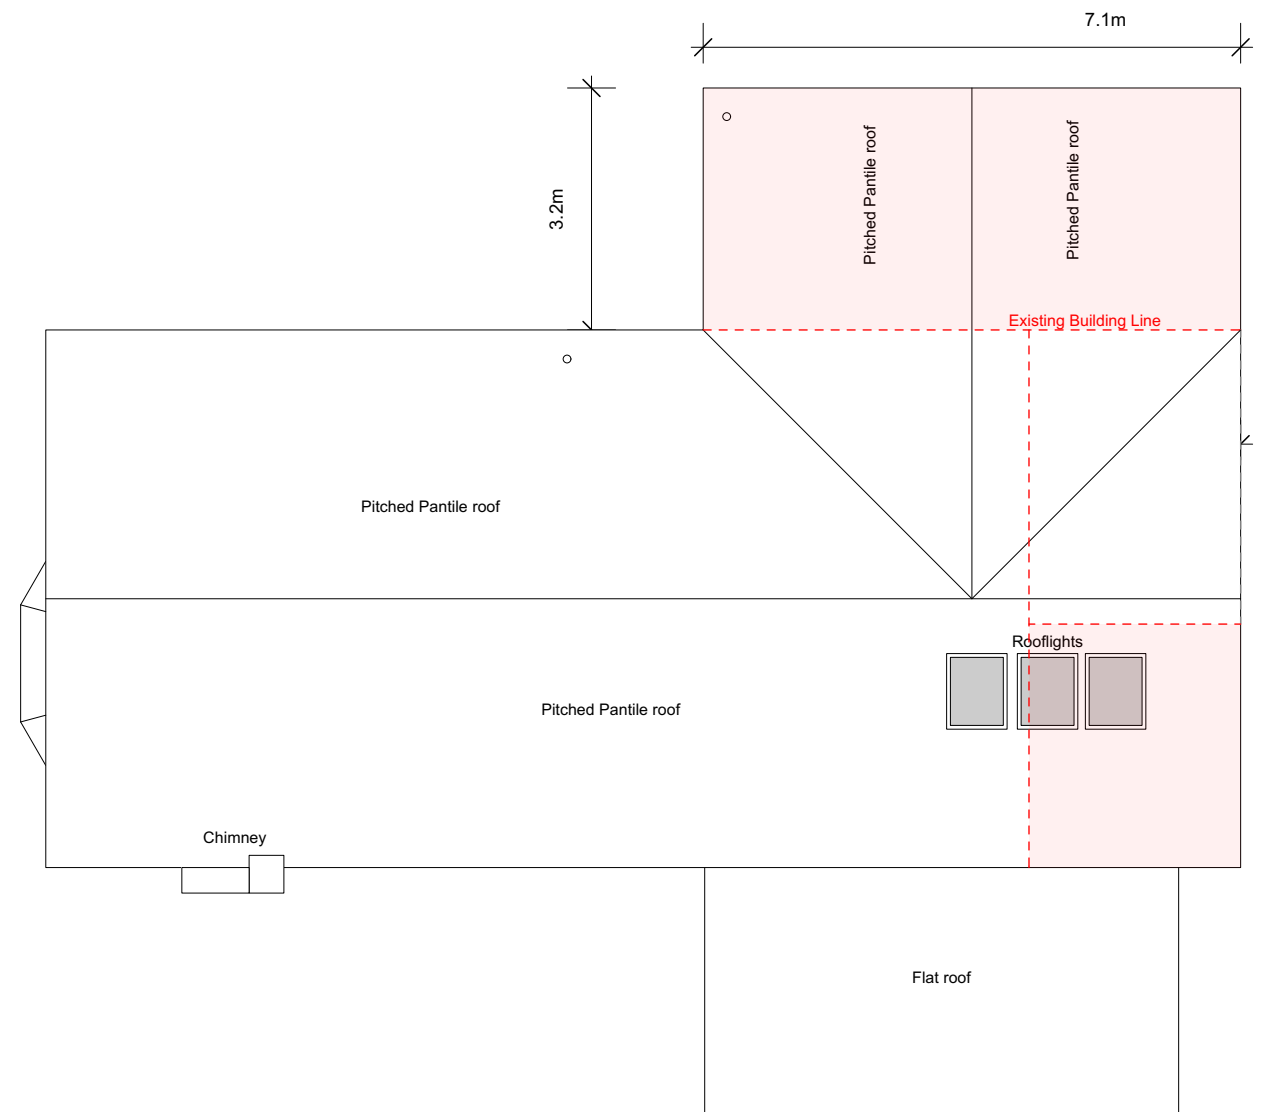

1 Ground Floor Plan
Scale: 1:100

New Walls in Dark Grey

Extension

2 Roof Plan
Scale: 1:100